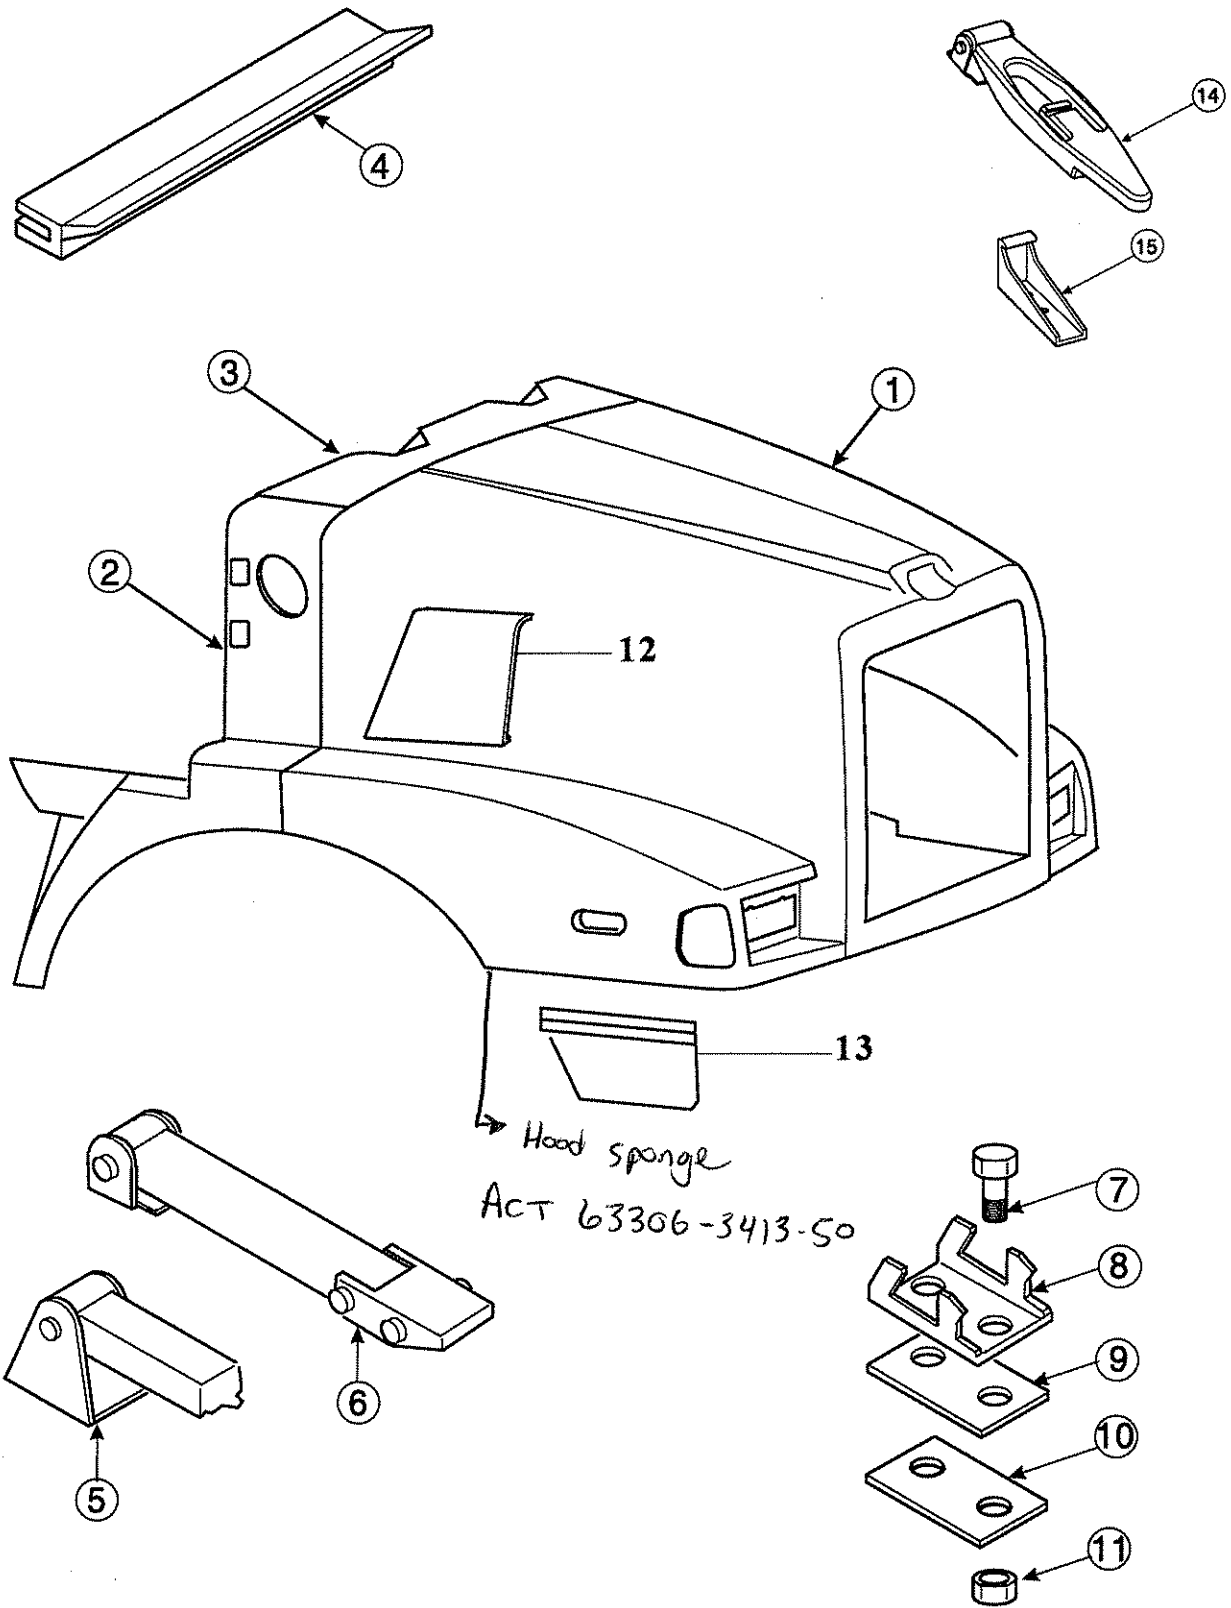

Specific BOMs listed: 4268-030-01

HOOD 12

HOOD 5800SS

Item	Description	Part Number	Qty
1	Hood Assembly, Rectangular Headlights	67012-3554S109	1
2	Fender Assembly, LH, Under Hood Air Cleaner	67012L3569	1
2	Fender Assembly, RH, Under Hood Air Cleaner	67012R3572	1
3	Cowl, Hood	67003-3476	1
4	Hood seal, Rubber Extrusion	67002-3543-061	1
5	Latch, Flexible Draw, Cab Side	67101-3409	2
6	Latch, Flexible Draw, Quarter Fender	67101-3404	2
7	Screw, #10-32 x .75 Stainless	4008-3401	8
8	Keeper, Flexible Draw Latch	67101-3405	4
9	Cushion, for Cab Latch	67113-3416	4
9	Cushion, for Keeper	67113-3410	2
10	Latch, Backing Plate	67113-3417	2
11	Washer, Flat #10 x .22	99-120391	32
11	Washer, Lock #10	99-131183	16
11	Nut, #10-32	349186	16
12	Hood Scoop	22209-3403	1
13	Bumper Seal, LH Rubber Extrusion	67002-3521	1
13	Bumper Seal, RH Rubber Extrusion	67002-3522	1
<i>Trucks built after July 14, 1998</i>			
14	Latch, Over Center, Hood	67101-3419	2
14	Latch, Over Center, Fender	67101-3417	2
15	Keeper, Over Center	67101-3418	2