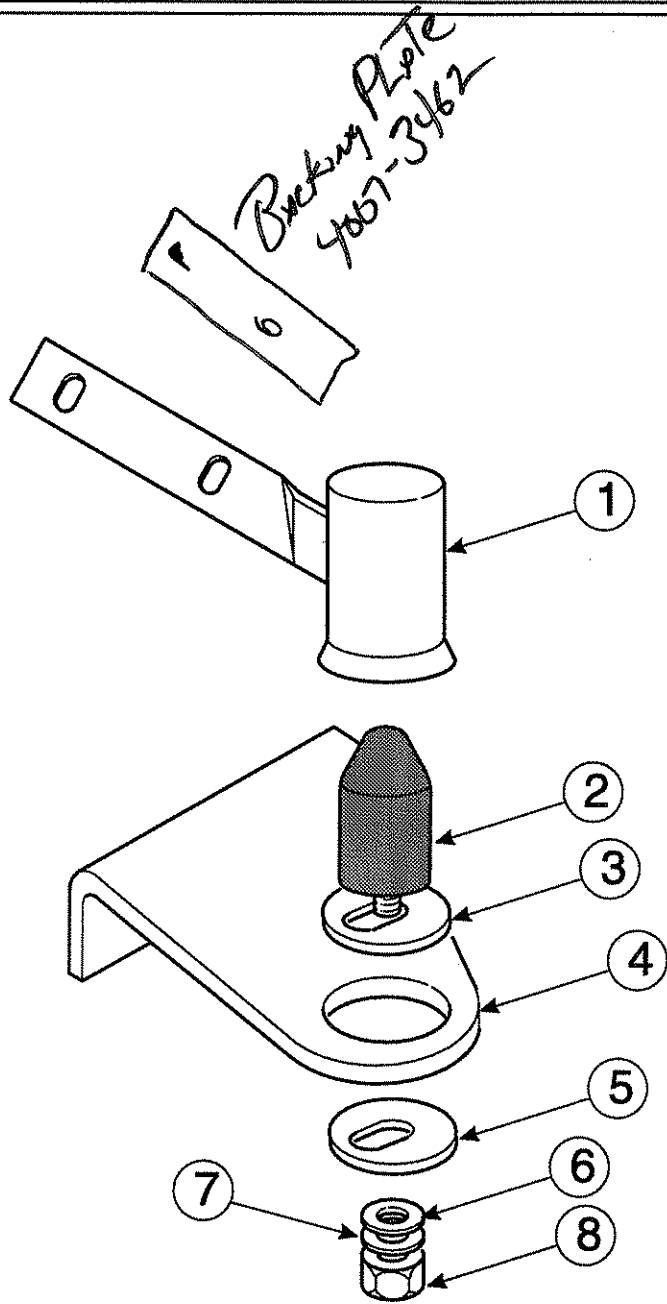

FENDER SUPPORTS, 49EX POST TYPE STABILIZER

Item	Description	Part Number	Qty
1	Stabilizer, LH	67116-3520	1
1	Stabilizer, RH	67116-3521	1
2	Post	04-9027950	2
3	Washer, Post Stabilizer	04-9027940	2
4	Stabilizer Bracket (LH for Short Spring)	67116-3523	1
4	Stabilizer Bracket (RH for Long Spring)	67116-3523	1
4	Stabilizer Bracket (RH for Short Spring)	67116-3522	1
4	Stabilizer Bracket (LH for Long Spring)	67116-3522	1
5	Washer, Post Stabilizer	04-9027940	2
6	Washer, Lock	120397	2
7	Washer	120396	2
8	Nut	1200371	2

Specific BOMs listed: 4268-003-02