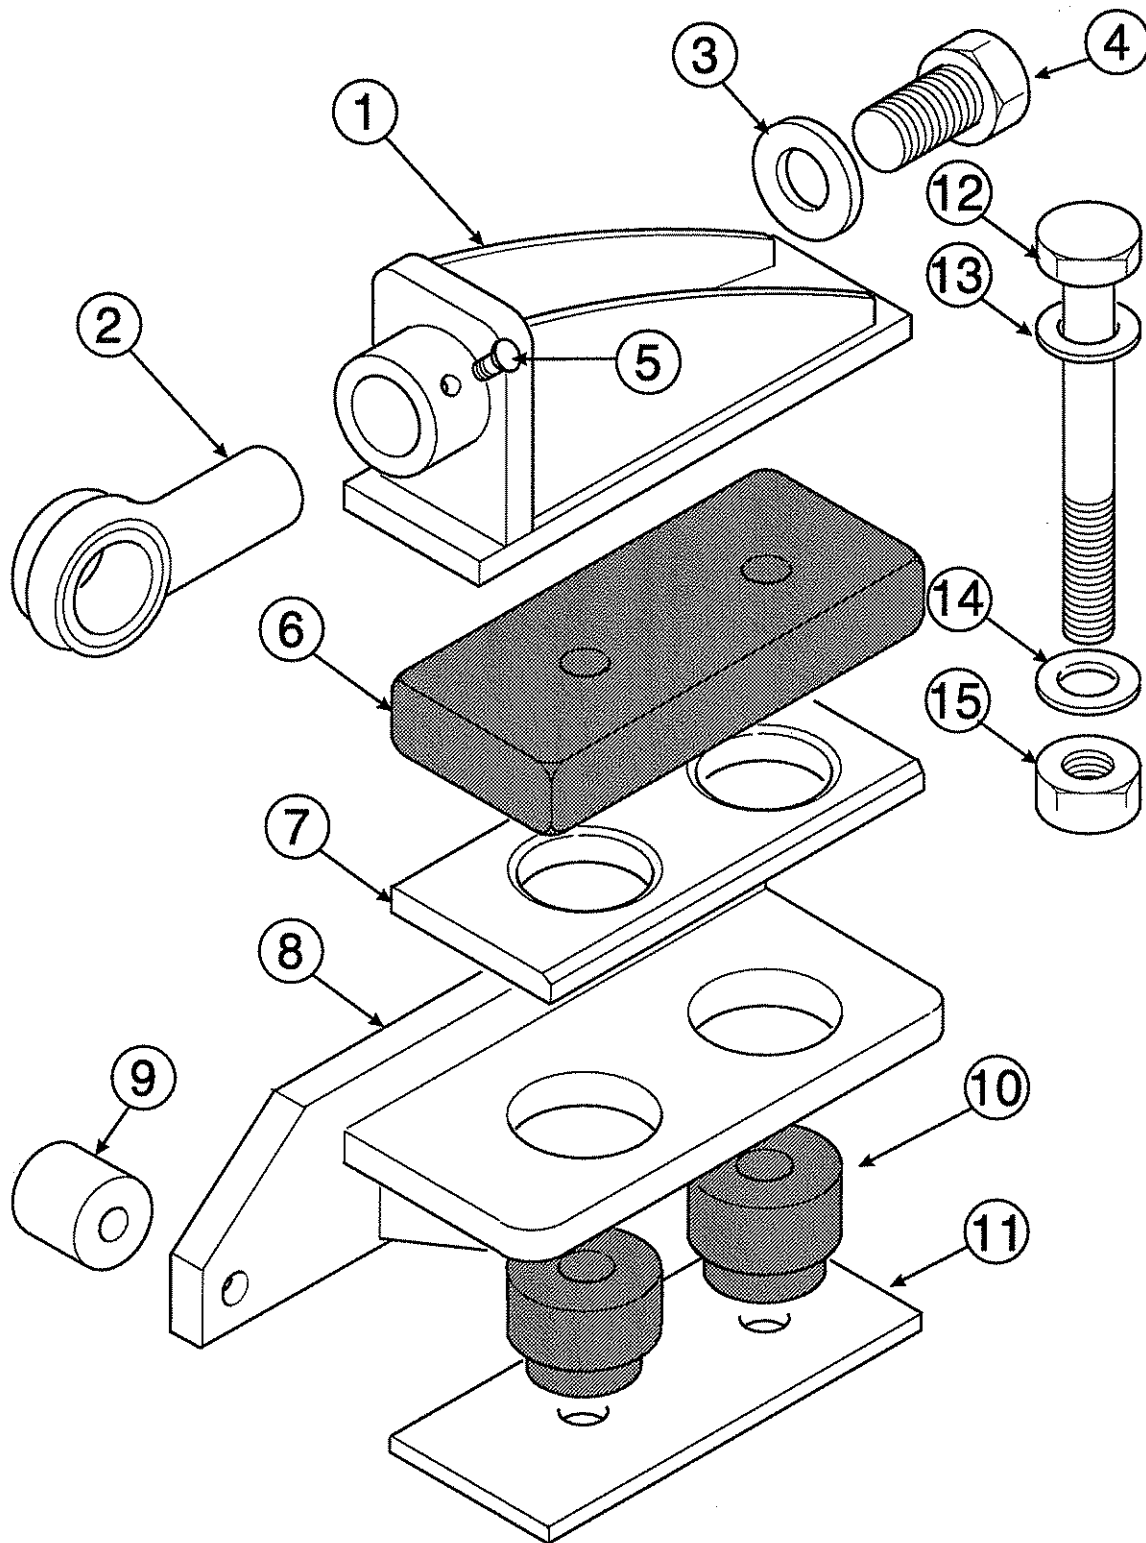

FRAME MOUNTED HOOD PIVOT

FRAME MOUNTED HEAVY DUTY HOOD PIVOT

Item	Description	Part Number	Qty
1	Support, Hood Pivot	67026-3548	2
2	Joint, Hood Pivot, 4900 HD	67026-3522	2
3	Washer, Helspg Lock ZN .7	131036	2
4	Bolt, Hex 8Znc .75-16 x 2.0	223825	2
5	Bolt, Hex 5Anc .31-18 x .75	180077	2
6	Rubber Mount Upper, 70 Durometer	9009997	2
7	Spacer, Isolator	67026-3549	2
8	Bracket, Frame Mounted Hood LH	67026-3563	1
8	Bracket, Frame Mounted Hood RH	67026-3564	1
8	Bracket, Frame Mounted Hood RH, with RAM	67026-3565	1
9	Spacer, .53 IDD x 1.25 OD x .69	4007-3421	2
10	Rubber Mount, Lower 70 Durometer	04-9009996	4
11	Plate	04-9016904	2
12	Bolt, Hex 8 Phos .62-18 x 4.5	4019-3410-4.50	4
13	Washer, Hard 5/8 x 1/28 x .17	4011-3415	4
14	Washer, Hard 5/8 x 1/28 x .17	4011-3415	4
15	Nut, Lock .62-18F	4012-3421	4

Specific BOMs listed: 4268-007-04/05