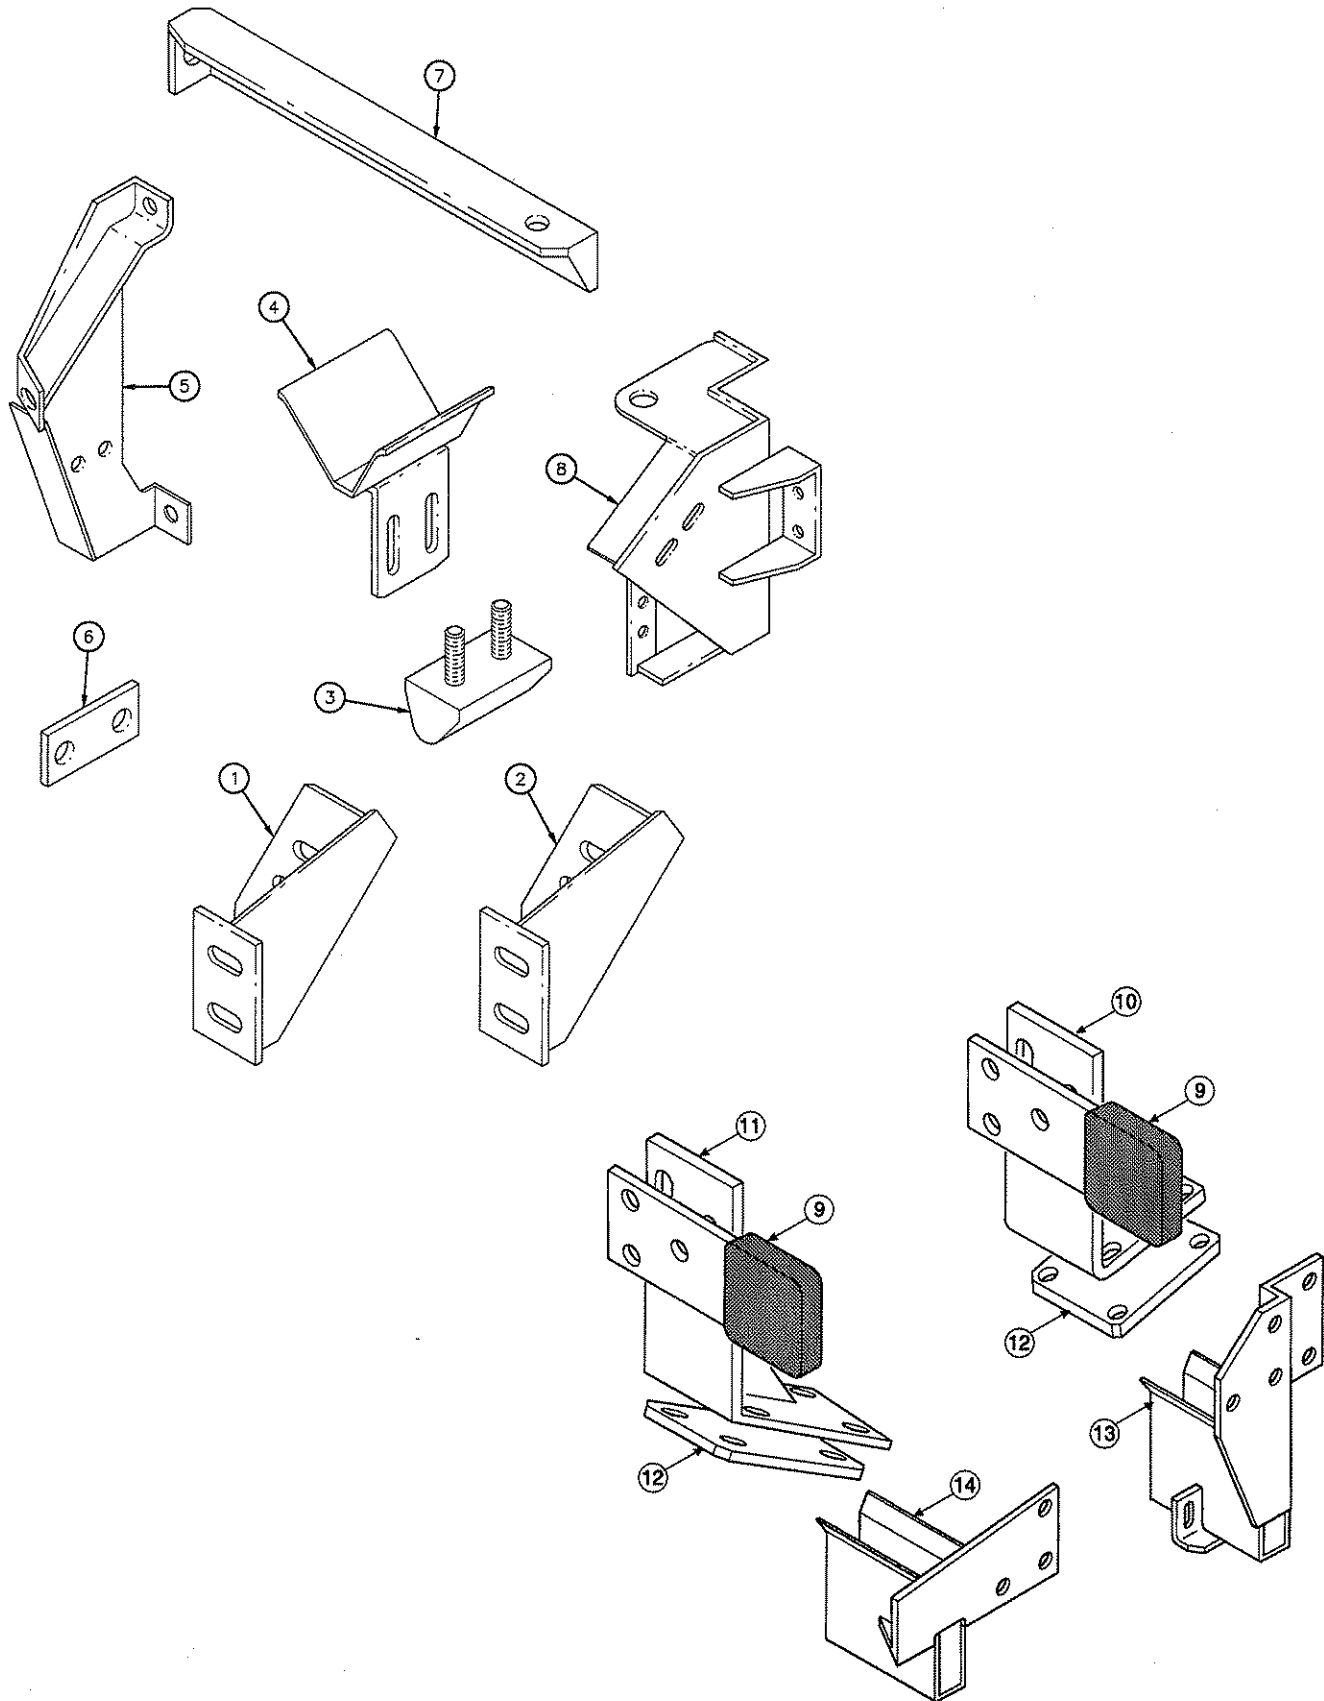

HOOD SUPPORT 5800SS & 5900SS SERIES

Item	Description	Part Number	Qty
1	Bracket, Hood Support, RH	67026-3554	1
2	Bracket, Hood Support, LH	67026-3555	1
3	Isolator, Hood Support	67009-3436	2
4	Channel, Hood Support	67014-3409	2
5	Bracket, Rear Hood Support, RH	67026-3558	1
6	Tapping Plate	67026-3557	1
7	Brace, Rad Rod	20203-3555	1
8	Bracket, Rear Hood Support, LH	67026-3553	1
9	Guide Blade, Hood	67122-3466	2
10	Bracket, Support, Hood Guide RH 5900	67122-3467	1
10	Bracket, Support, Hood Guide RH 5800	67122-3472	1
11	Bracket, Support, Hood Guide LH 5900	67122-3484	1
11	Bracket, Support, Hood Guide LH 5800	67122-3471	1
12	Backing Plate	69009-3480	2
13	Bracket, Hood Guide, Firewall RH 5900	67122-3465	1
13	Bracket, Hood Guide, Firewall RH 5800	67122-3470	1
14	Bracket, Hood Guide, Firewall LH 5900/5800	67122-3469	1

Specific BOMs listed: 4268-005-01/02, 4268-006-01/02, 4268-006-05/08