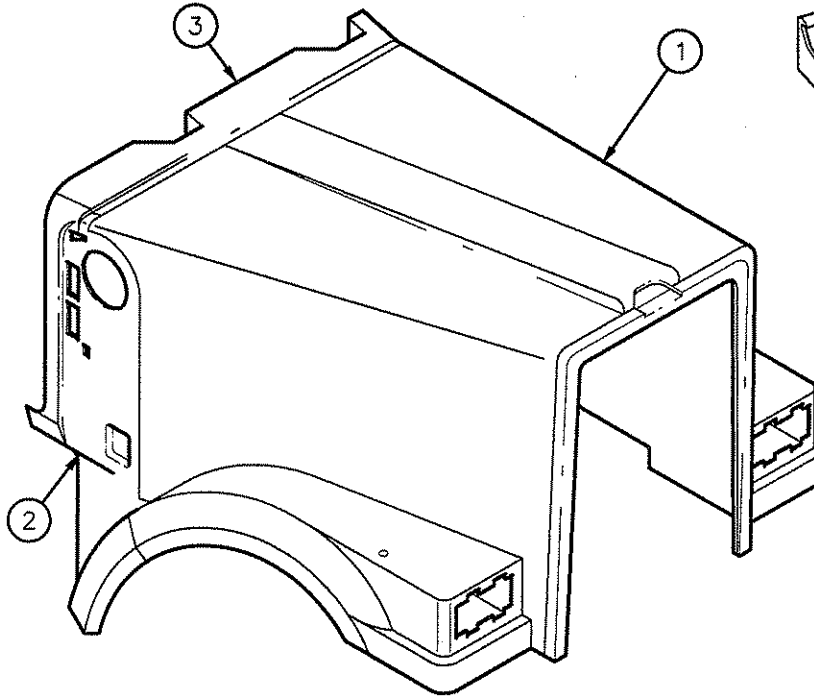

Specific BOMs listed: 4268-001-01/02

FIGURE REV. A

HOOD 4900FX

Item	Description	Part Number	Qty
1	Hood Assembly, Single Outside Air Cleaner	67012-3592F123	1
1	Hood Assembly, Dual Outside Air Cleaner	67012-3556F123	1
1	Heavy Duty Hood, Dual Single Air Cleaner	67016-3407F123H	1
1	Heavy Duty Hood, Dual Outside Air Cleaner HD	67016-3464F123H	1
2	Fender Assembly, LH, without Air Cleaner	67016L3415	1
2	Fender Assembly, LH, Air Cleaner	67016L3414	1
2	Fender Assembly, RH, Air Cleaner	67016R3414	1
3	Cowl, Hood	67003-3473	1
4	Hood Seal, Rubber Extrusion	67002-3543-061	1
5	Latch, Flexible Draw, Cab Side	67101-3409	2
6	Latch, Flexible Draw, Quarter Fender	67101-3404	2
7	Screw, #10-32 x .75 Stainless	4008-3401	8
8	Keeper, Flexible Draw Latch	67101-3405	4
9	Cushion, for Cab Latch	67113-3416	4
9	Cushion, for Keeper	67113-3410	2
10	Latch, Backing Plate	67113-3417	2
11	Washer, Flat #10 x .22	99-120391	32
11	Washer, Lock #10	99-131183	16
11	Nut, #10-32	349186	16
<i>Trucks built after July 14, 1998</i>			
12	Latch, Over Center, Hood	67101-3419	2
12	Latch, Over Center, Fender	67101-3417	2
13	Keeper, Over Center	67101-3418	2