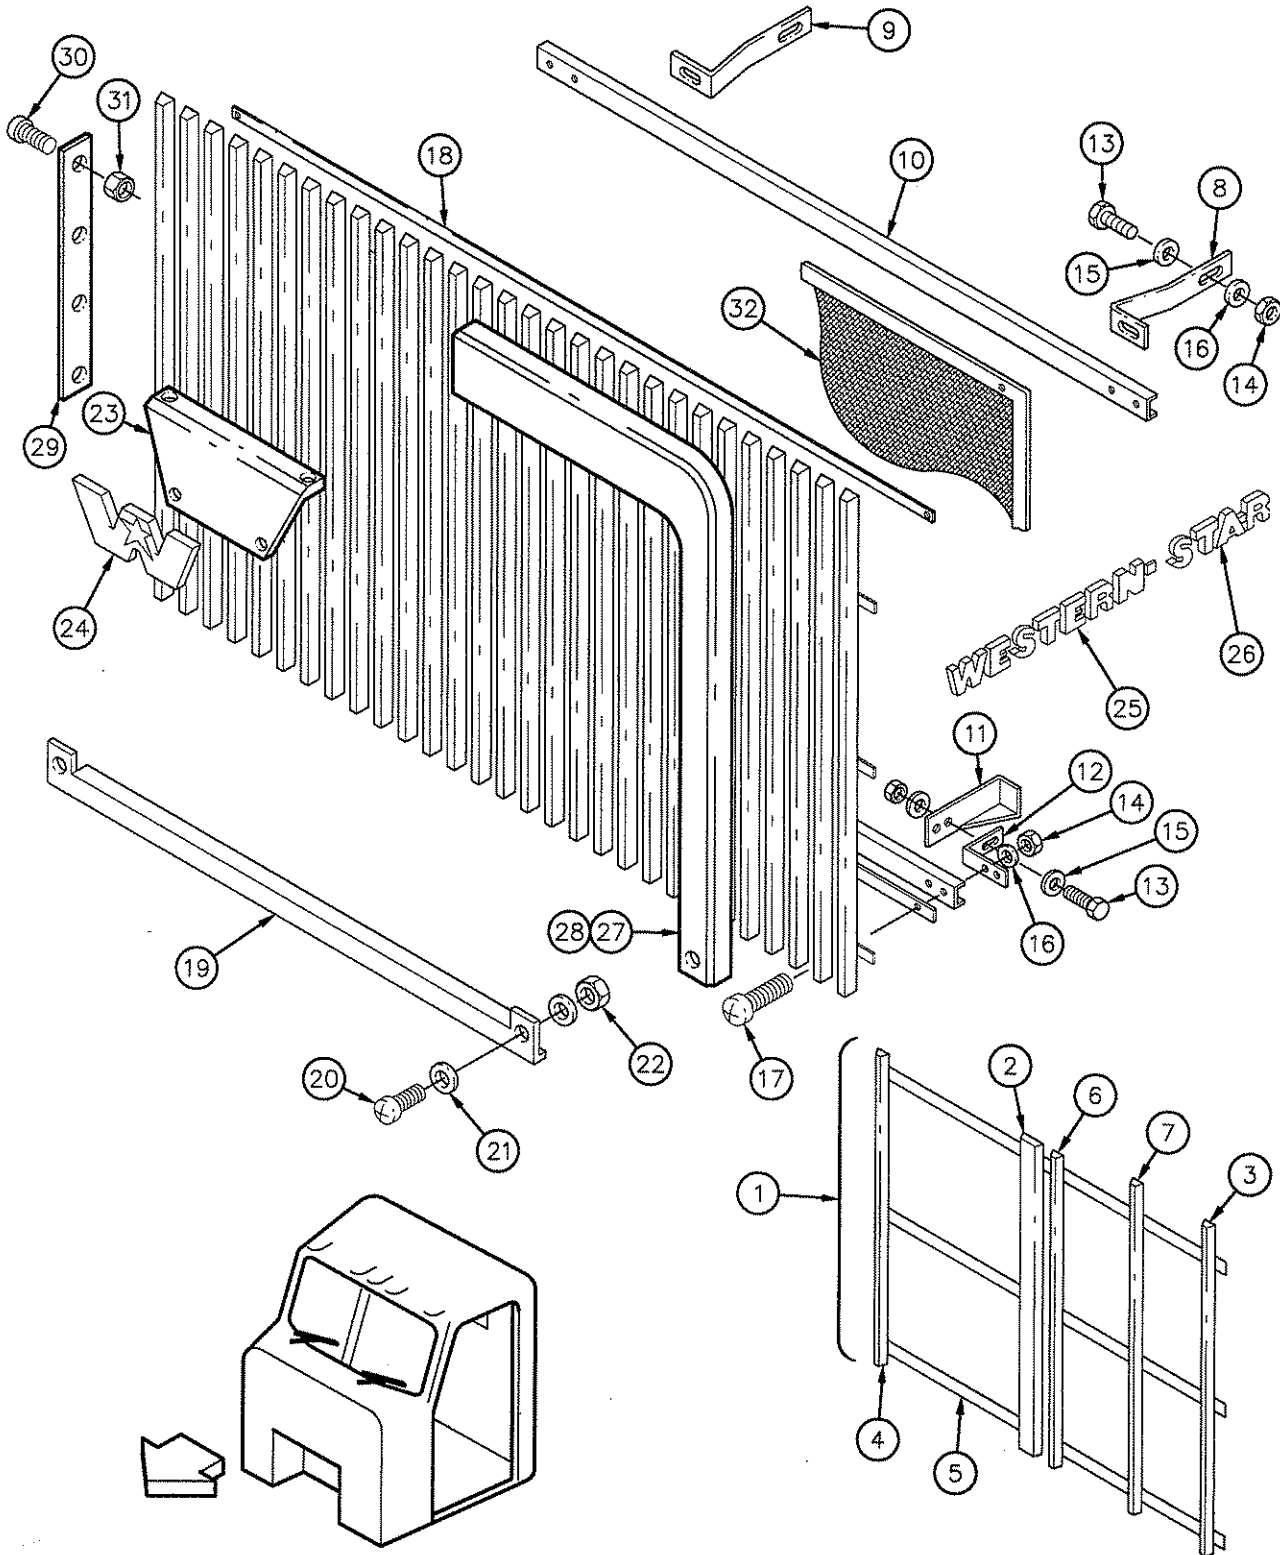

FGAFERL REV. A

HOOD

48/49 RAD MOUNTED GRILLE

12.3.3

48/49 GRILLE, STATIONARY (CONTINUED)

Item	Description	Part Number	Qty
28	Hood Bezel, RH	67404-3446	1
29	Strip, Bezel Retainer	67411-3444	2
30	Screw, Phillips 10-24 x 1.0	99-155954	8
31	Nut, Nylock #10-24	656140	4
32	Bug Screen	67501-3415	1
-	Ratchet Fastener, .25 Hole	4021-3408	4
-	Ratchet Fastener, .19 Hole	4021-3414	8
-	Washer, Flat .25 Stainless	4002-3404	4

BUGSCREEN & WINTERFRONT - WITHOUT CUTOUTS FOR FRAME EXTENSIONS

-	Bugscreen, Behind Grille	67501-3415
-	Bugscreen, in Front of Grille	67501-3410
-	Winterfront	67503-3411

Specific BOMs listed: 4268-009-00/09, 4268-010-06, 4398-051-04, 4398-051-06/07

HOOD 12