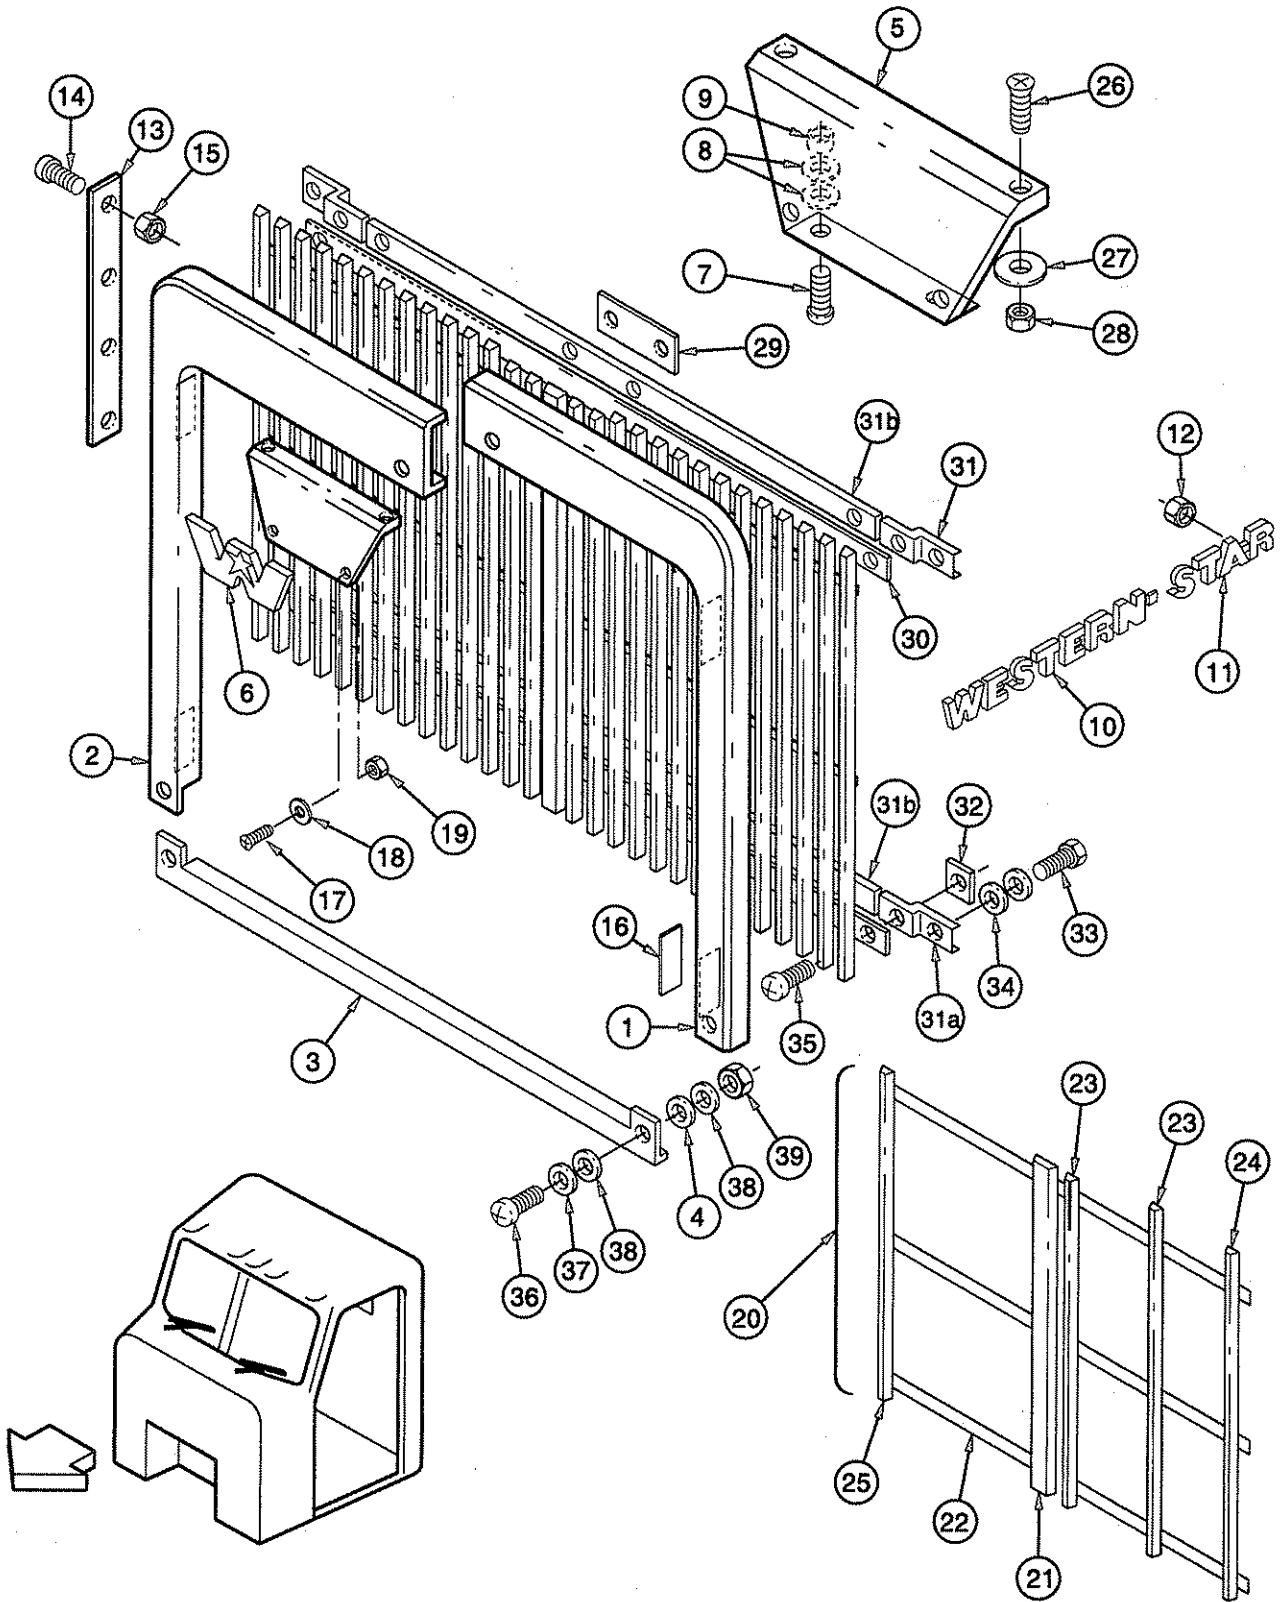

58/59 HOOD MOUNTED GRILLE

58/59 GRILLE, HOOD MOUNTED

Item	Description	Part Number	Qty
1	Bezel, LH	67404-3432	1
2	Bezel, RH	67404-3433	1
3	Bezel, Lower, Stainless	67404-3471	1
-	Clip, Stud Retainer	4012-3431	AR
4	Spacer, between Bottom Bezel and Hood	67411-3447	2
5	Handle	67111-3407	1
6	Emblem, Western Star	68008-3401	1
7	Screw, Pan Head Phillips Stainless .25-20 x 2.25	4009-3406	2
8	Washer, Flat Stainless .25	4002-3404	4
9	Nut, Stainless .25-20	4006-3401	2
10	Nameplate, Western	9004728	2
11	Nameplate, Star	9004727	2
12	Speed Nut	9001571	16
13	Anti Skid, 14"	50246-3411	2
14	Screw, Pan Head Phillips #10-24 x 1.0	155954	8
15	Nut, Nylock #10-24	656140	8
16	Foam Tape	50246-3411	16 in.
17	Screw Stainless .25 x 1.25	4009-3404	4
18	Washer, .28 ID x 1.25 OD	426403	2
19	Nut, Nylock .25-20 UNC	656310	4
20	Grille Assembly, Plain	67205-3473	1
21	- Grille Bar, Centre	67206-3419	1
22	- Crossbar	67203-3409	3
23	- Grille Bars, cut as required	67206-3422	AR
24	- LH End Bar	67206-3420	1
25	- RH End Bar	67206-3421	1
-	- Fastener for Winterfront or Bugscreen	47290-4400	12
26	Screw, Oval Phillips Stainless .25 x 1.25	4009-3404	2
27	Washer, .28 x 1.25	426403	2
28	Nut, .25-20	656310	2
29	Shim, Handle Mount Plate	67111-3404	2
30	Sponge, between Grille and Crossbar	63306-3413	AR
31	Bracket, Upper Grille Support	67209-3483	4
31a	Bracket, Lower Grille Support	67209-3484	4
31b	Crossbar, Grille Mounting	67209-3525	2

Specific BOMs listed: 4268-008-05/08, 4268-010-05, 4398-051-01/03