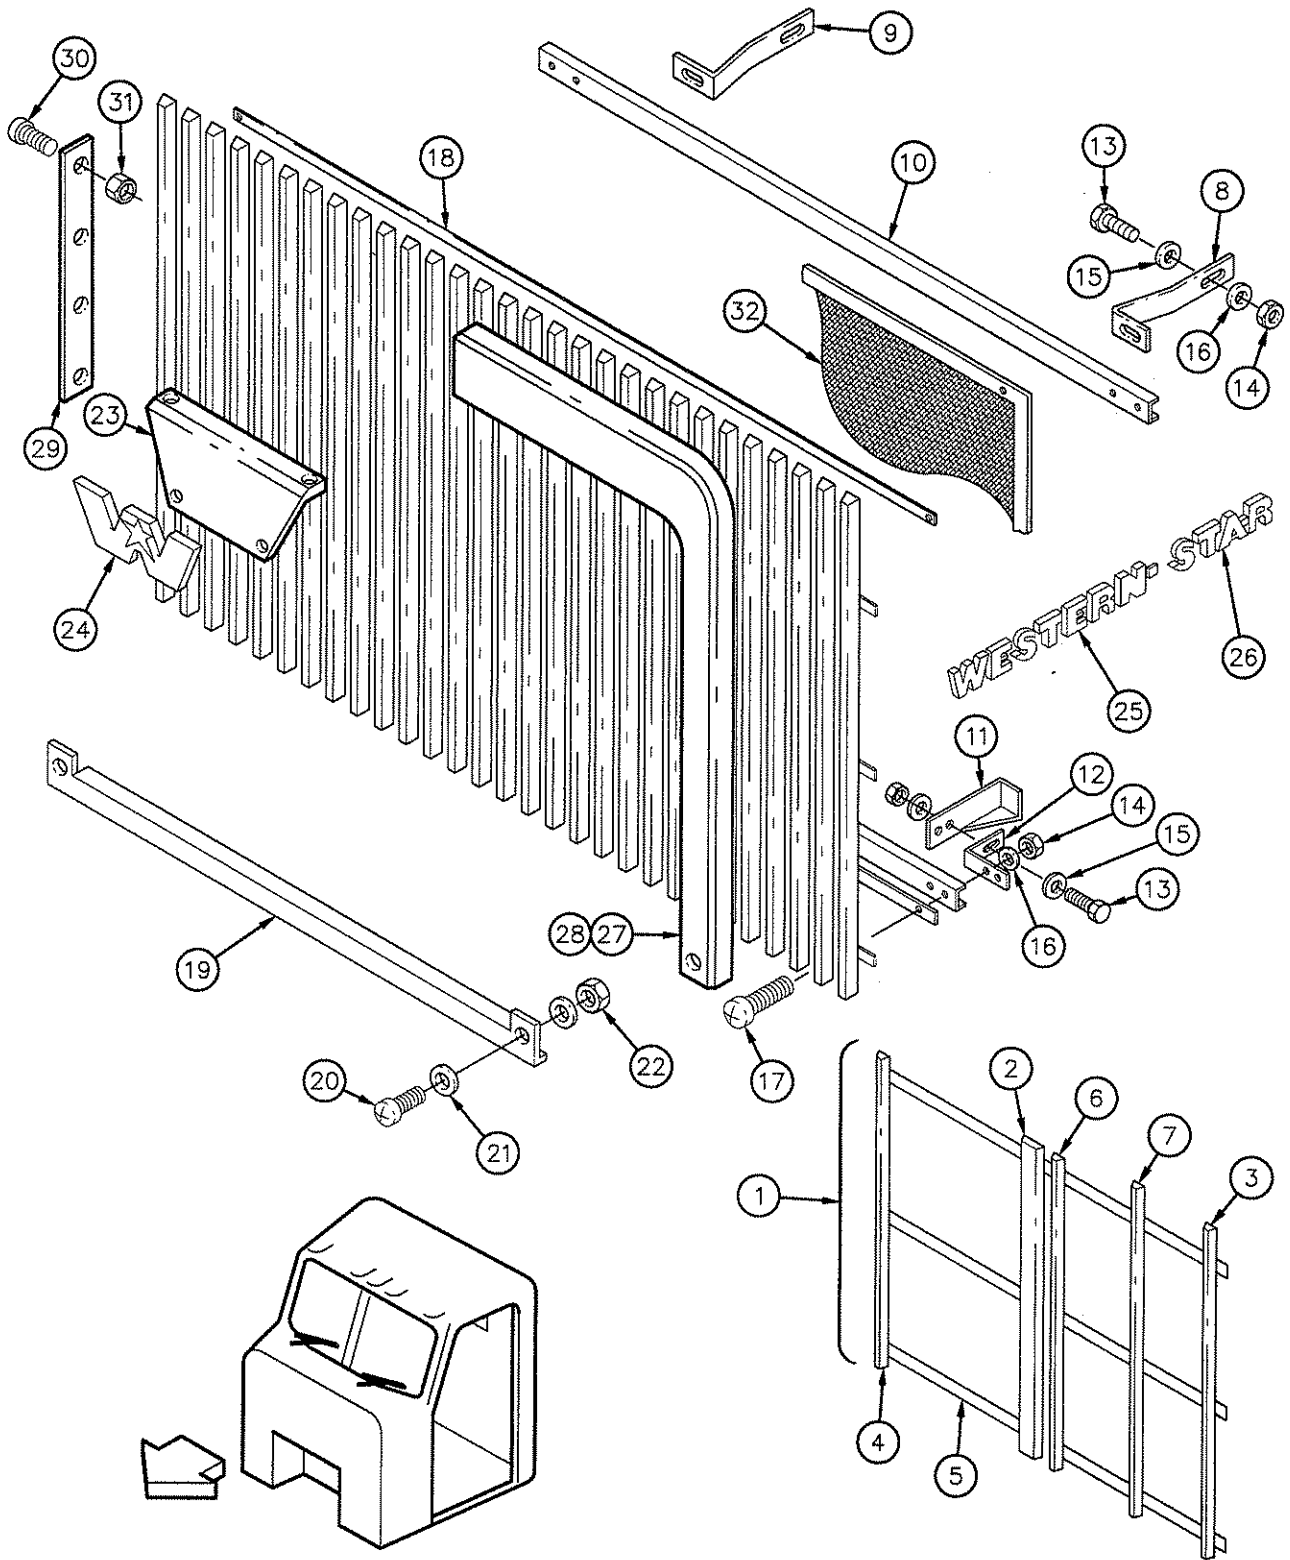

HOOD

48/49 RAD MOUNTED GRILLE

12.3.3

48/49 GRILLE, STATIONARY

Item	Description	Part Number	Qty
1	Grille Assembly, Plain	67205-3412	1
1	Grille Assembly, Frame Extension Cutouts	67205-3420	1
2	- Centre Bar	67206-3448	1
3	- LH End Bar	67206-3451	1
4	- RH End Bar	67206-3452	1
5	- Crossbar	67203-3449	3
6	- Lower Centre Bar	67204-3450	4
7	- Grille Bars, cut as required	67206-3422	AR
-	- Fastener for Winterfront or Bugscreen	47290-4400	12
8	Bracket, Grille Top Left Hand	67209-3537	1
9	Bracket, Grille Top Right Hand	67209-3538	1
10	Crossbar, Grille Support	67209-3449	2
11	Bracket, Grille Bottom, LH	67209-3526	2
11	Bracket, Grille Bottom, RH	67209-3527	2
12	Bracket, Grille	67209-3455	2
-	Clip, Grille mount, .25-20	4012-3427	4
13	Bolt, Hex .25-20 x 1.0 Stainless	4001-3421	8
14	Nut, Hex .25-20 Stainless	4006-3401	12
15	Washer, Flat .25 Stainless	4002-3404	12
16	Washer, Lock .25 Stainless	4004-3401	12
17	Screw, .25-20 x 1.0 Stainless	9028591	2
17	Screw, .25-20 x .75 Stainless	9028590	2
18	Sponge, mounts between Grille and Crossbar	63306-3413	AR
19	Bezel, Lower Stainless	67404-3435	1
20	Screw, Panhead Phillips Stainless .25-20 x 2.25	4009-3406	2
21	Washer, Flat Stainless .25	4002-3404	4
22	Nut, Hex Stainless .25-20	4006-3401	2
23	Handle	67111-3409	1
24	Emblem, Western Star	68008-3401	1
25	Nameplate, Western	9004728	2
26	Nameplate, Star	9004727	2
-	Speed Nut	9001571	16
-	Clip, Stud Retainer	4012-3431	AR
27	Hood Bezel, LH	67404-3445	1

Specific BOMs listed: 4268-009-00/09, 4268-010-02/05, 4398-051-04, 4398-051-06/07

HOOD 12