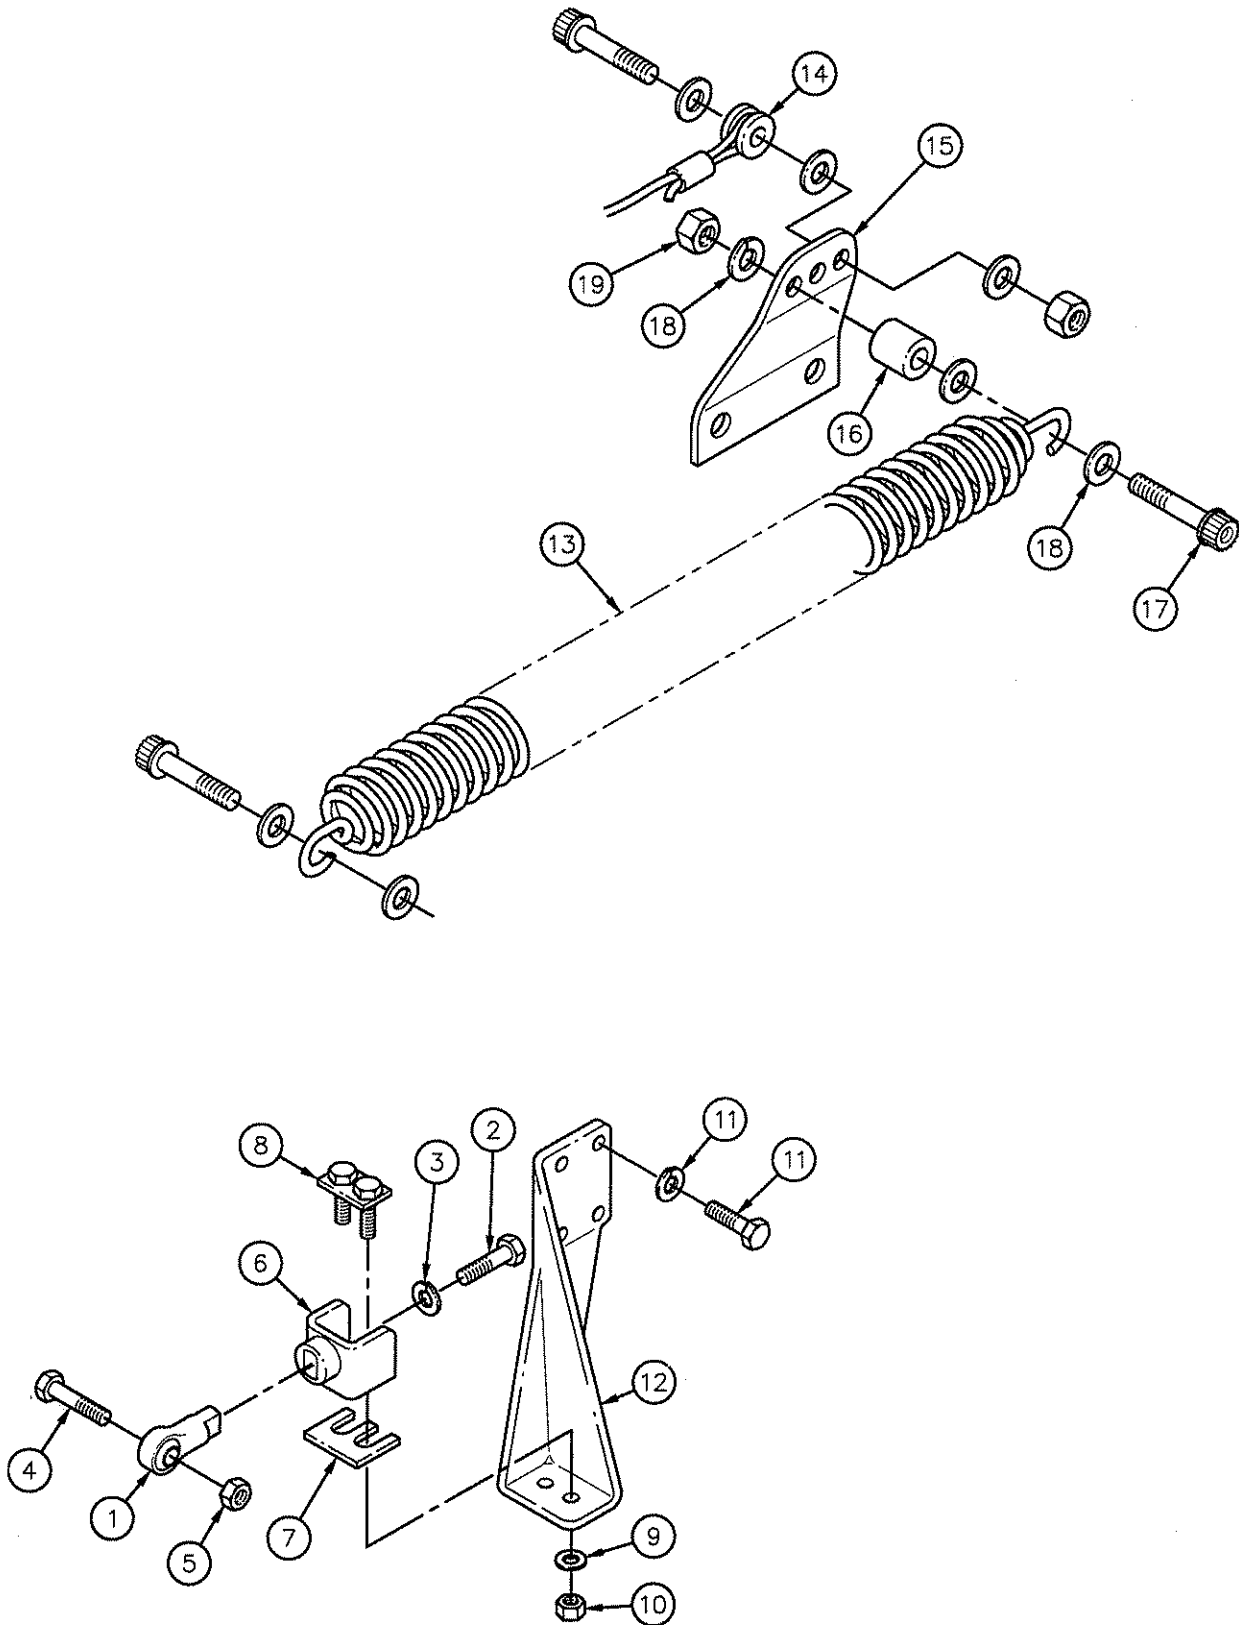

HOOD SPRING & CABLE

Item	Description	Part Number	Qty
Spring Hood Assist			
13	Free Length, 10.25, Spring Eye, 1.66 ID, red	67135-3406	2
13	Free Length, 20.00, Spring Eye, 1.56 ID	67135-3407	2
13	Free Length, 16.00, Spring Eye, 1.56 ID	67135-3408	2
13	Free Length, 19.27, Spring Eye, 1.69 ID, yellow	67135-3409	2
13	Free Length, 18.06, Spring Eye, 1.69 ID	67135-3410	2
13	Free Length, 21.03, Spring Eye, 1.69 ID, blue	67135-3411	2
13	Free Length, 20.58, Spring Eye, 2.68 ID	67135-3412	2
13	Free Length, 20.00, Spring Eye, 2.0 ID	67135-3413	2
13	Free Length, 18.12, Spring Eye, 1.59 ID	67135-3414	2
13	Free Length, 18.00, Spring Eye, 1.69 ID	67135-3415	2
13	Free Length, 18.00, Spring Eye, 1.792 ID, blue	67135-3416	2
13	Free Length, 18.00, Spring Eye, 1.488 ID, orange	67135-3417	2
13	Free Length, 18.00, Spring Eye, 1.850 ID, red	67135-3418	2
13	Free Length, 18.00, Spring Eye, 1.69 ID	67135-3419	2
13	Free Length, 20.44, Spring Eye, 1.945 ID, red	67135-3420	2
Cable Hood Assist Note: length measured with 10 lb. load			
14	Length, 47.25, blue	67126-3433	2
14	Length, 44.50, white	67126-3432	2
14	Length, 27.75	67126-3427	2
14	Length, 43.75, yellow	67126-3422	2
14	Length, 35.50, green	67126-3421	2
14	Length, 42.50	67126-3420	2
14	Length, 38.00, red	67126-3419	2
14	Length, 32.75	67126-3418	2
14	Length, 42.50	67126-3417	2

Specific BOMs listed: 4268-007-01/02