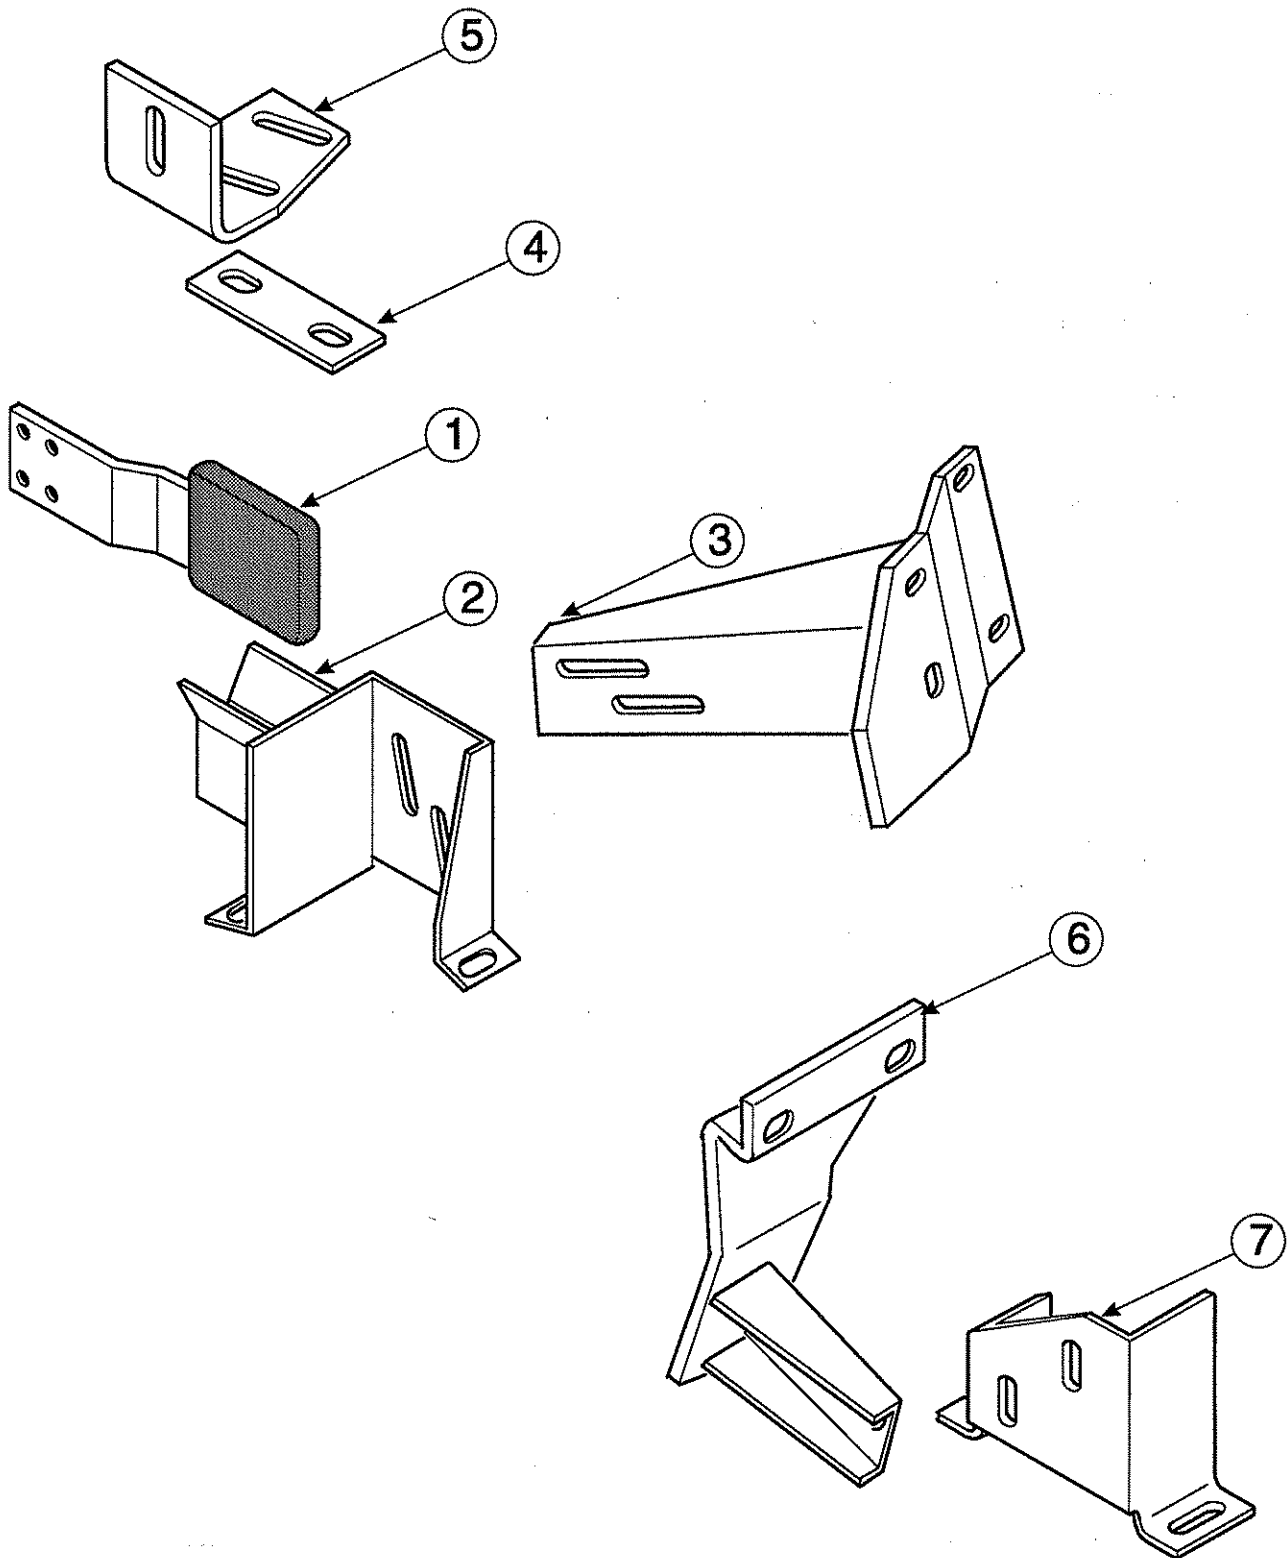

FENDER SUPPORTS, 4900FX (TRUCKS BUILT AFTER JULY 1996)

Item	Description	Part Number	Qty
1	Stabilizer Knife Assembly LH	67122-3483	1
1	Stabilizer Knife Assembly RH	67122-3486	1
2	Bracket, Quarter Fender Support LH (w/o Aircleaner)	69018-3422	1
2	Bracket, Quarter Fender Support LH (with Aircleaner)	69018-3424	1
2	Bracket, Quarter Fender Support RH (w/o Aircleaner)	69018-3423	1
2	Bracket, Quarter Fender Support RH (with Aircleaner)	69018-3425	1
3	Brace, Quarter Fender Support LH (with Aircleaner)	69009-3518	1
3	Brace, Quarter Fender Support LH (w/o Aircleaner)	69009-3516	1
3	Brace, Quarter Fender Support RH (with Aircleaner)	69009-3519	1
3	Brace, Quarter Fender Support RH (w/o Aircleaner)	69009-3517	1
4	Backing Bar, Quarter Fender Support	69009-3493	2
5	Brace, Upper Quarter Fender LH (with Aircleaner)	69009-3470	1
5	Brace, Upper Quarter Fender LH (w/o Aircleaner)	69009-3472	1
5	Brace, Upper Quarter Fender RH (with Aircleaner)	69009-3471	1
5	Brace, Upper Quarter Fender RH (w/o Aircleaner)	69009-3473	1
6	Bracket, Quarter Fender to Cab Skirt LH	69009-3524	1
6	Bracket, Quarter Fender to Cab Skirt RH	69009-3525	1
-	Installation Drawing	690A1-3413	-

Specific BOMs listed: 4268-002-01/10