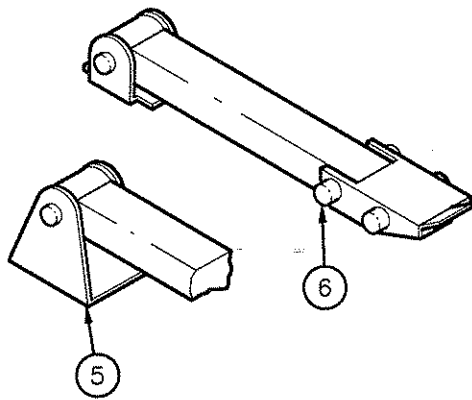

Specific BOMs listed: 4268-001-01/02

FIGURE REV. A

HOOD 4900FX

Item	Description	Part Number	Qty
1	Hood Assembly, Single Outside Air Cleaner	67012-3592F123	1
1	Hood Assembly, Dual Outside Air Cleaner	67012-3556F123	1
1	Heavy Duty Hood, Dual Single Air Cleaner	67016-3407F123H	1
1	Heavy Duty Hood, Dual Outside Air Cleaner HD	67016-3464F123H	1
2	Fender Assembly, LH, without Air Cleaner	67016L3415	1
2	Fender Assembly, LH, Air Cleaner	67016L3414	1
2	Fender Assembly, RH, Air Cleaner	67016R3414	1
3	Cowl, Hood	67003-3473	1
4	Hood Seal, Rubber Extrusion	67002-3543-061	1
5	Latch, Flexible Draw, Cab Side	67101-3409	2
6	Latch, Flexible Draw, Quarter Fender	67101-3404	2
7	Screw, #10-32 x .75 Stainless	4008-3401	8
8	Keeper, Flexible Draw Latch	67101-3405	4
9	Cushion, for Cab Latch	67113-3416	4
9	Cushion, for Keeper	67113-3410	2
10	Latch, Backing Plate	67113-3417	2
11	Washer, Flat #10 x .22	99-120391	32
11	Washer, Lock #10	99-131183	16
11	Nut, #10-32	349186	16
<i>Trucks built after July 14, 1998</i>			
12	Latch, Over Center, Hood	67101-3419	2
12	Latch, Over Center, Fender	67101-3417	2
13	Keeper, Over Center	67101-3418	2