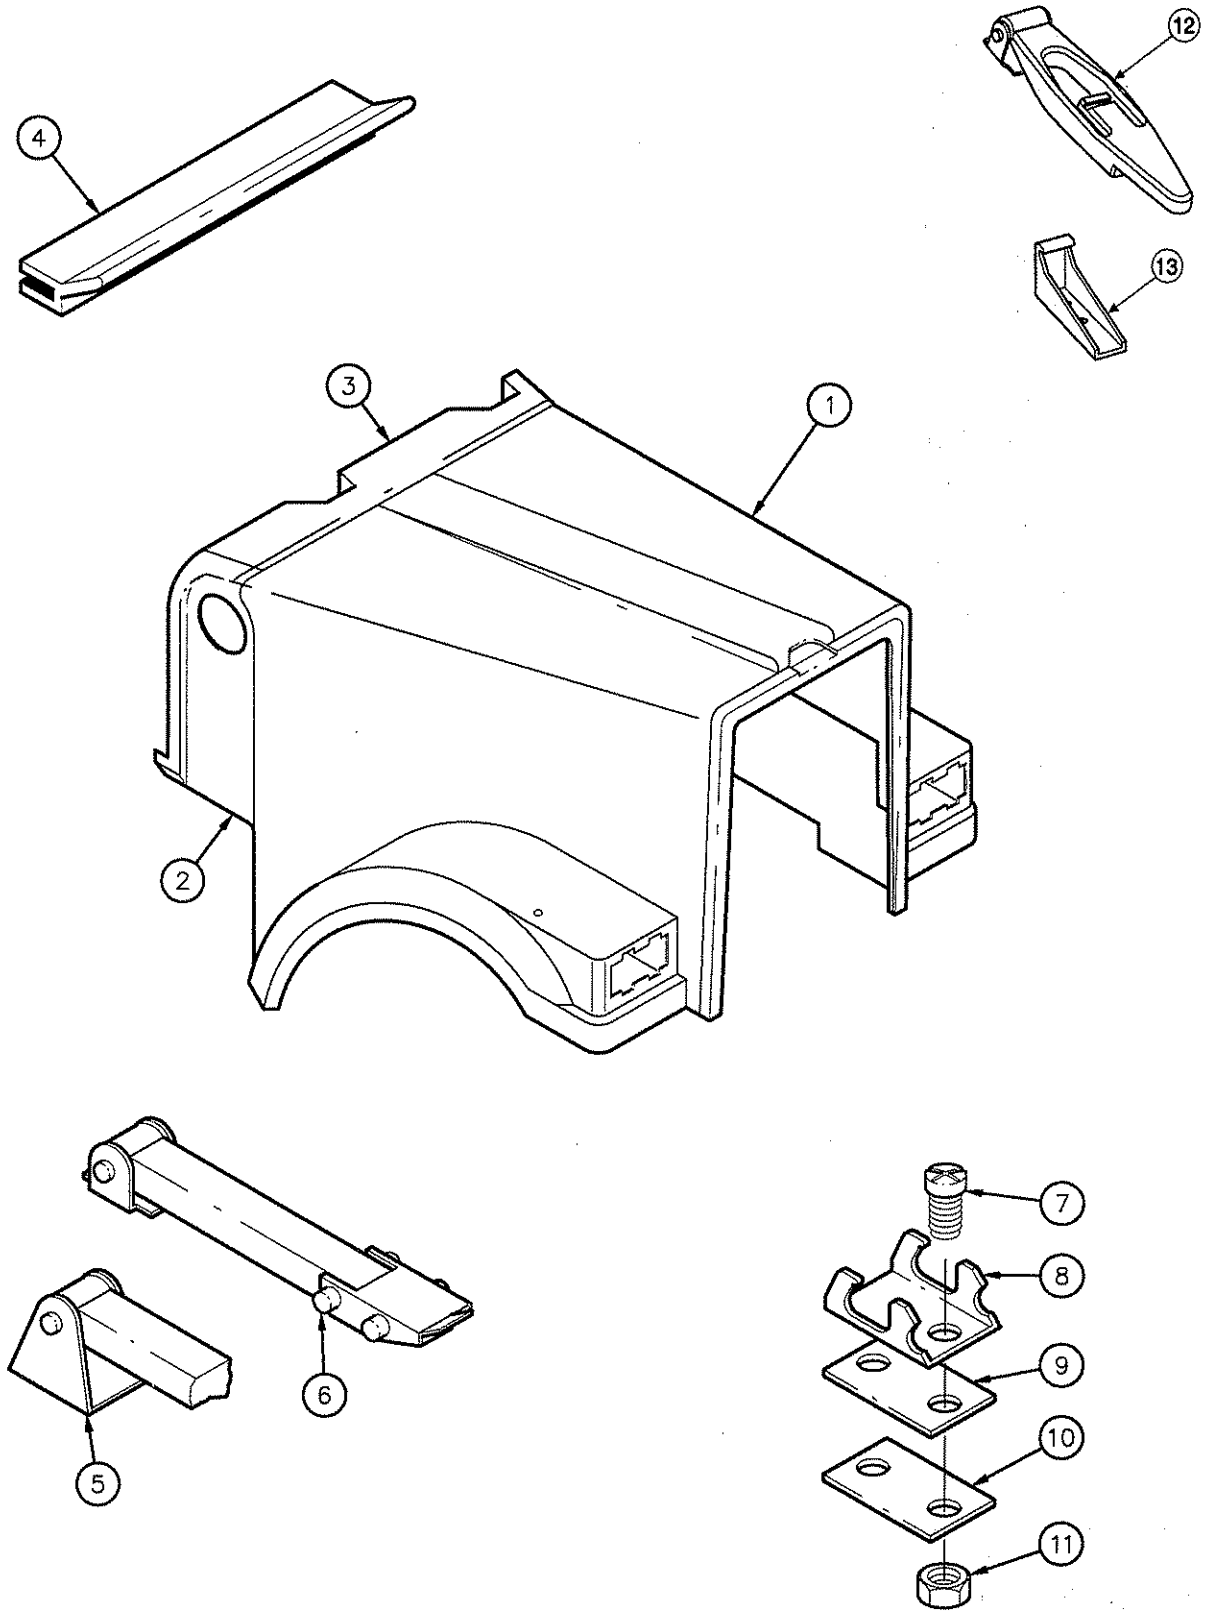

WESTERN STAR TRUCKS

FGAFERO REV. A

HOOD 4900EX DUAL AIR

Item	Description	Part Number	Qty
1	Hood Assembly, Dual Outside Air Cleaner	67016-3426F132	1
2	Air Cleaner Panel, LH	67005L3562	1
2	Air Cleaner Panel, RH	67005R3562	1
3	Cowl, Hood	67003-3473	1
4	Hood Seal, Rubber Extrusion	67002-3543-033	1
5	Latch, Flexible Draw, Cab Side	67101-3409	2
7	Screw, #10-32 x .75 Stainless	4008-3401	4
8	Keeper, Flexible Draw Latch	67101-3405	2
9	Cushion, for Cab Latch	67113-3416	2
9	Cushion, for Keeper	67113-3410	2
10	Latch, Backing Plate	67113-3417	2
11	Washer, Flat #10 x .22	99-120391	16
11	Washer, Lock #10	99-131183	8
11	Nut, #10-32	349186	8
<i>Trucks built after July 14, 1998</i>			
12	Latch, Over Center, Hood	67101-3419	2
12	Latch, Over Center, Fender	67101-3417	2
13	Keeper, Over Center	67101-3418	2

Specific BOMs listed: 4268-003-02