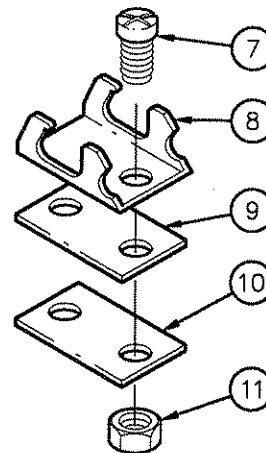

Specific BOMs listed: 4268-001-01/02

FIGURE REV. A

HOOD 4900FX

Item	Description	Part Number	Qty
1	Hood Assembly, Single Outside Air Cleaner	67012-3592F123	1
1	Hood Assembly, Dual Outside Air Cleaner	67012-3556F123	1
1	Heavy Duty Hood, Dual Single Air Cleaner	67016-3407F123H	1
1	Heavy Duty Hood, Dual Outside Air Cleaner HD	67016-3464F123H	1
2	Fender Assembly, LH, without Air Cleaner	67016L3415	1
2	Fender Assembly, LH, Air Cleaner	67016L3414	1
2	Fender Assembly, RH, Air Cleaner	67016R3414	1
3	Cowl, Hood	67003-3473	1
4	Hood Seal, Rubber Extrusion	67002-3543-061	1
5	Latch, Flexible Draw, Cab Side	67101-3409	2
6	Latch, Flexible Draw, Quarter Fender	67101-3404	2
7	Screw, #10-32 x .75 Stainless	4008-3401	8
8	Keeper, Flexible Draw Latch	67101-3405	4
9	Cushion, for Cab Latch	67113-3416	4
9	Cushion, for Keeper	67113-3410	2
10	Latch, Backing Plate	67113-3417	2
11	Washer, Flat #10 x .22	99-120391	32
11	Washer, Lock #10	99-131183	16
11	Nut, #10-32	349186	16
<i>Trucks built after July 14, 1998</i>			
12	Latch, Over Center, Hood	67101-3419	2
12	Latch, Over Center, Fender	67101-3417	2
13	Keeper, Over Center	67101-3418	2