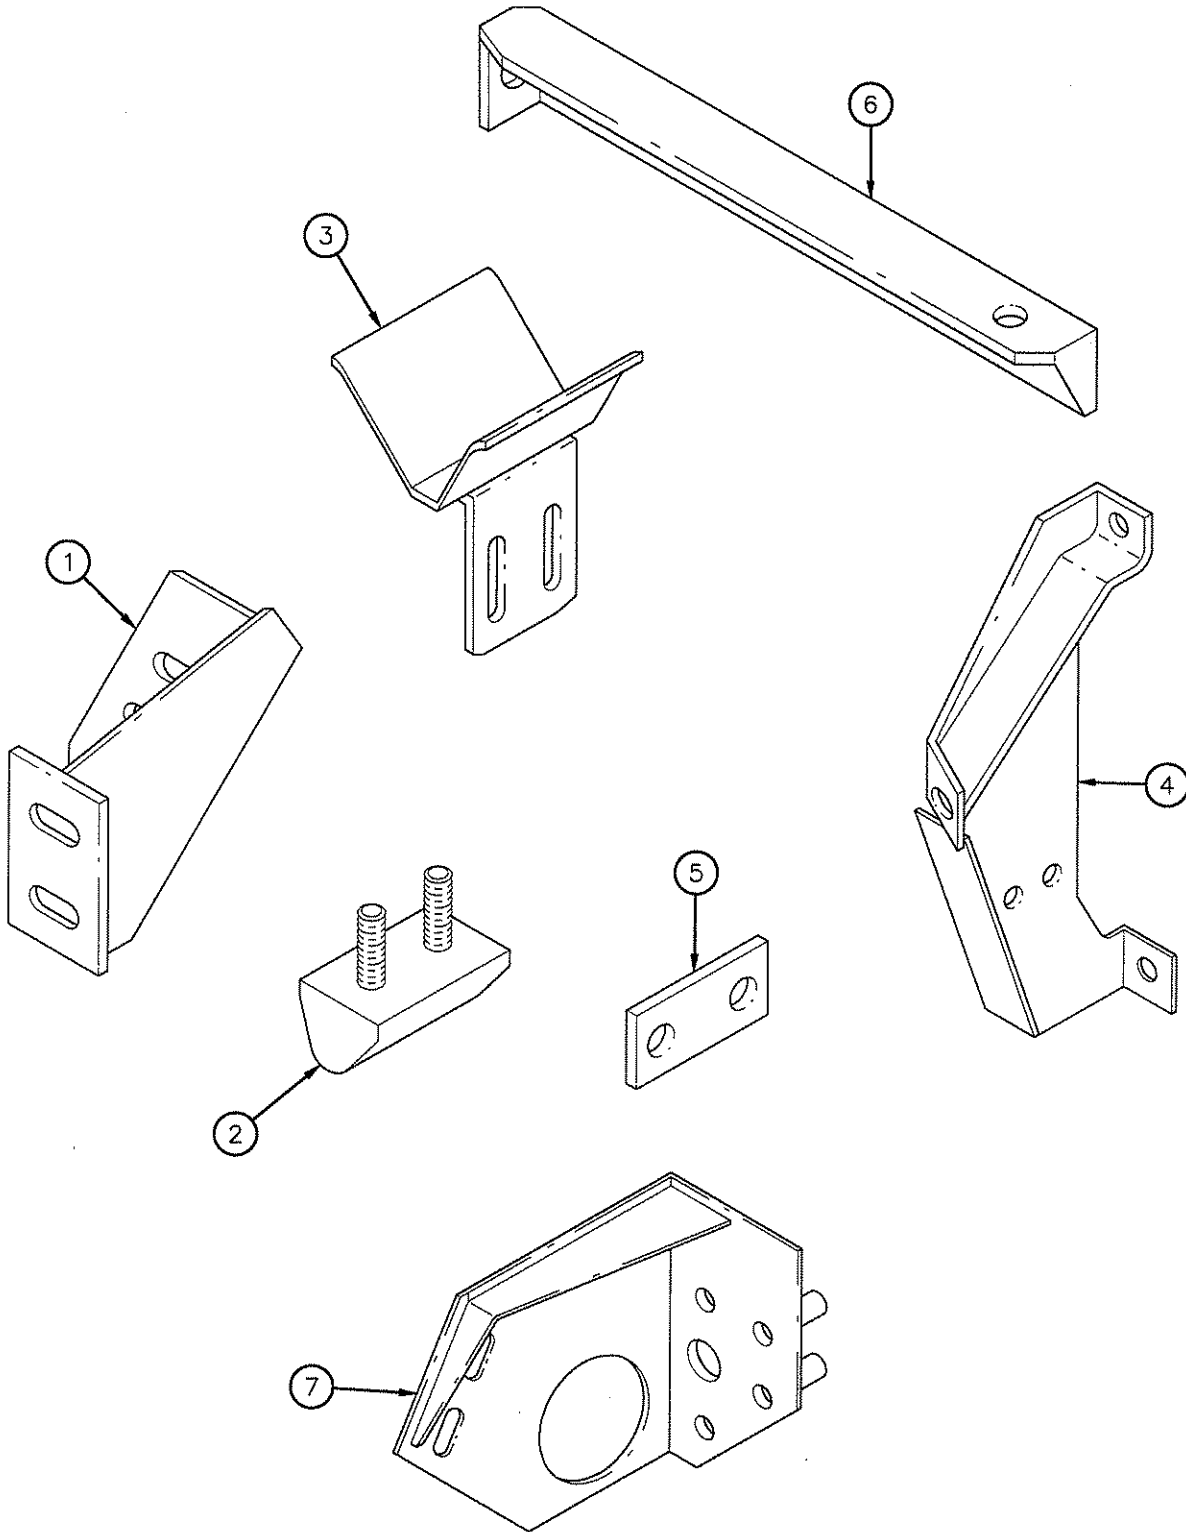

HOOD SUPPORTS 4800, 4900 SERIES

Item	Description	Part Number	Qty
1	Bracket, Hood Support	67026-3554	2
2	Isolator, Hood Support	67009-3436	2
3	Channel, Hood Support	67014-3409	2
4	Bracket, Rear Hood Support, RH	67026-3558	1
5	Tapping Plate	67026-3557	2
6	Brace, Rad Rod	20203-3555	1
7	Bracket, Rear Hood Support, LH	67026-3552	1

Specific BOMs listed: 4268-001-01/02, 4268-002-01/02, 4268-003-02, 4268-004-01/02
4268-005-01