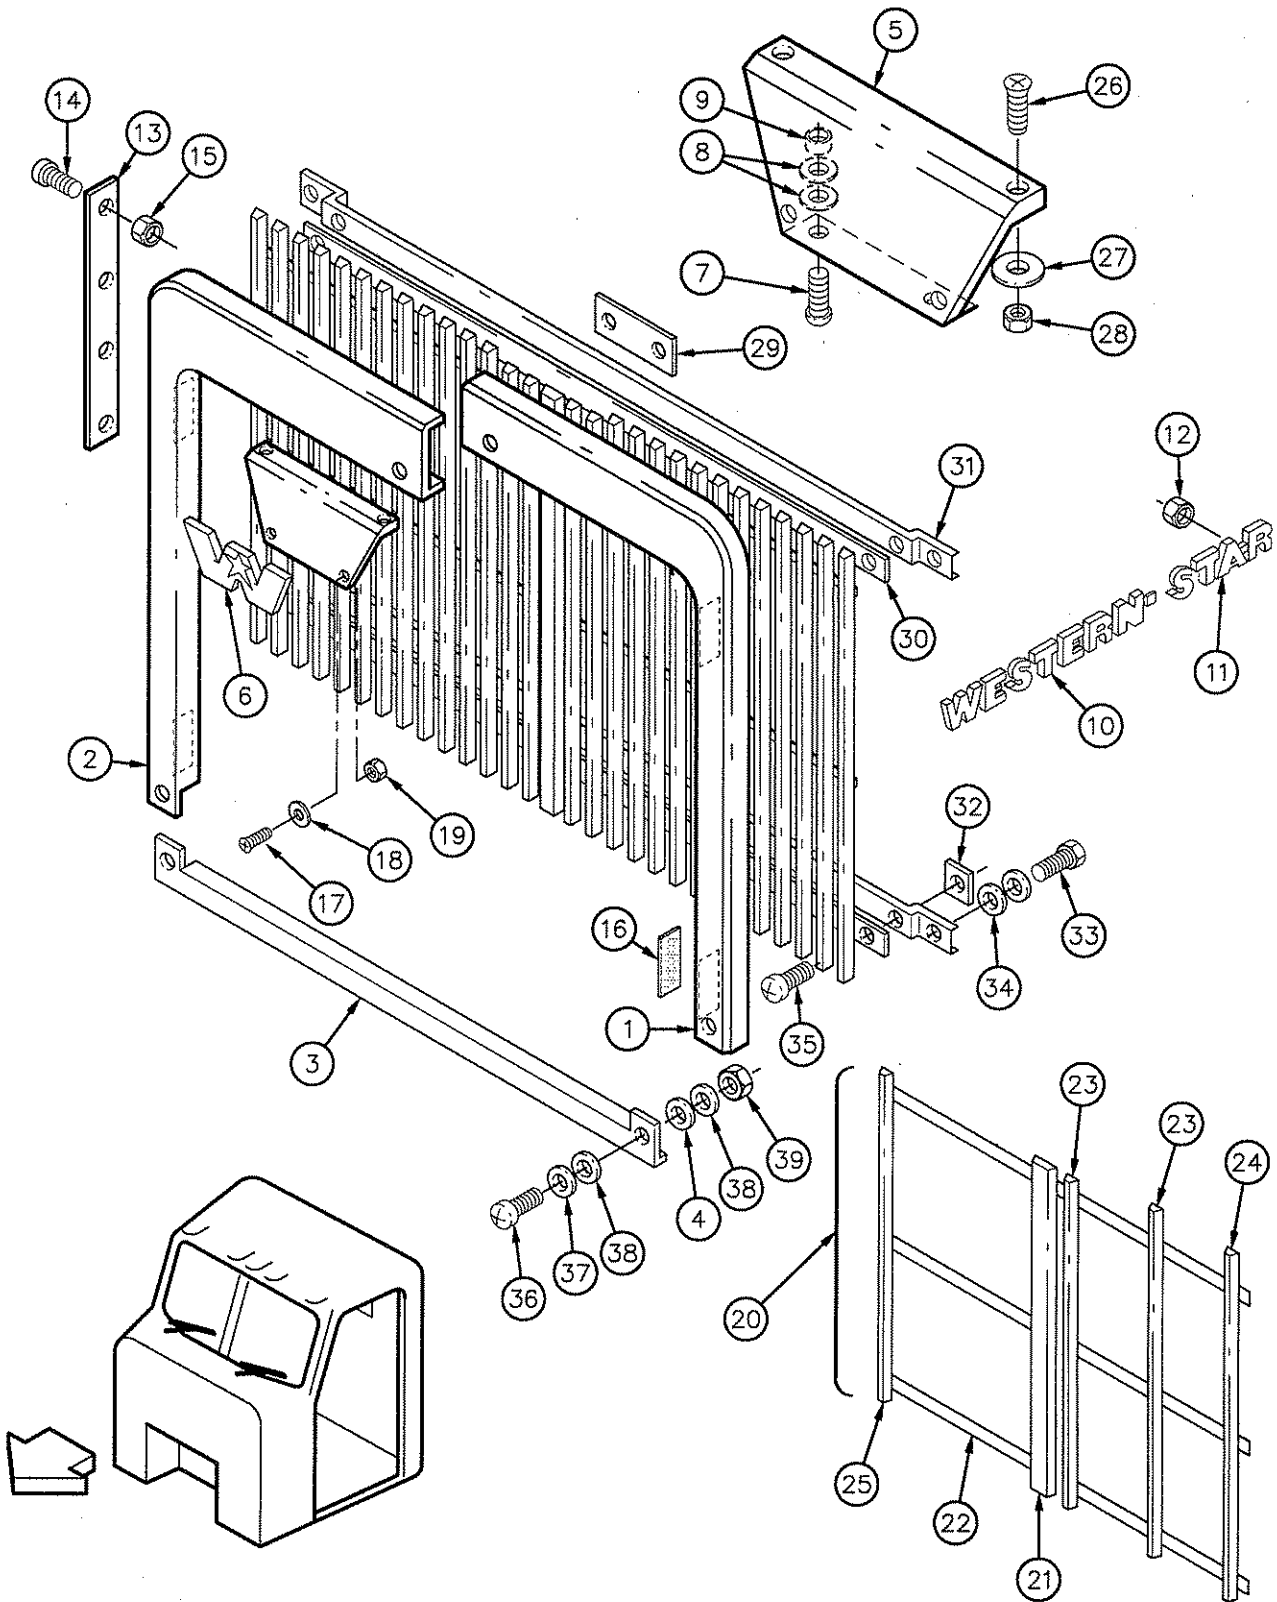

FGAFERK REV. A

48/49 GRILLE, HOOD MOUNTED (CONTINUED)

Item	Description	Part Number	Qty
34	Washer, Flat .31 x .59	99-120393	4
35	Screw, Pan Head Phillips .25-20 x .75	9028590	8
36	Screw, Pan Head Phillips .25-20 x 1.0	90285901	2
37	Washer, Nylon	4011-3433	2
38	Washer, Flat	4002-3404	6
39	Nut, .25-20	656310	2

BUGSCREEN & WINTERFRONT - WITHOUT CUTOUTS FOR FRAME EXTENSIONS

- Bugscreen, behind Grille 67501-3415
- Bugscreen, in front of Grille 67501-3410
- Winterfront 67503-3411

Specific BOMs listed: 4268-008-01/04, 4268-010-01/04, 4398-051-04, 4398-051-06/07