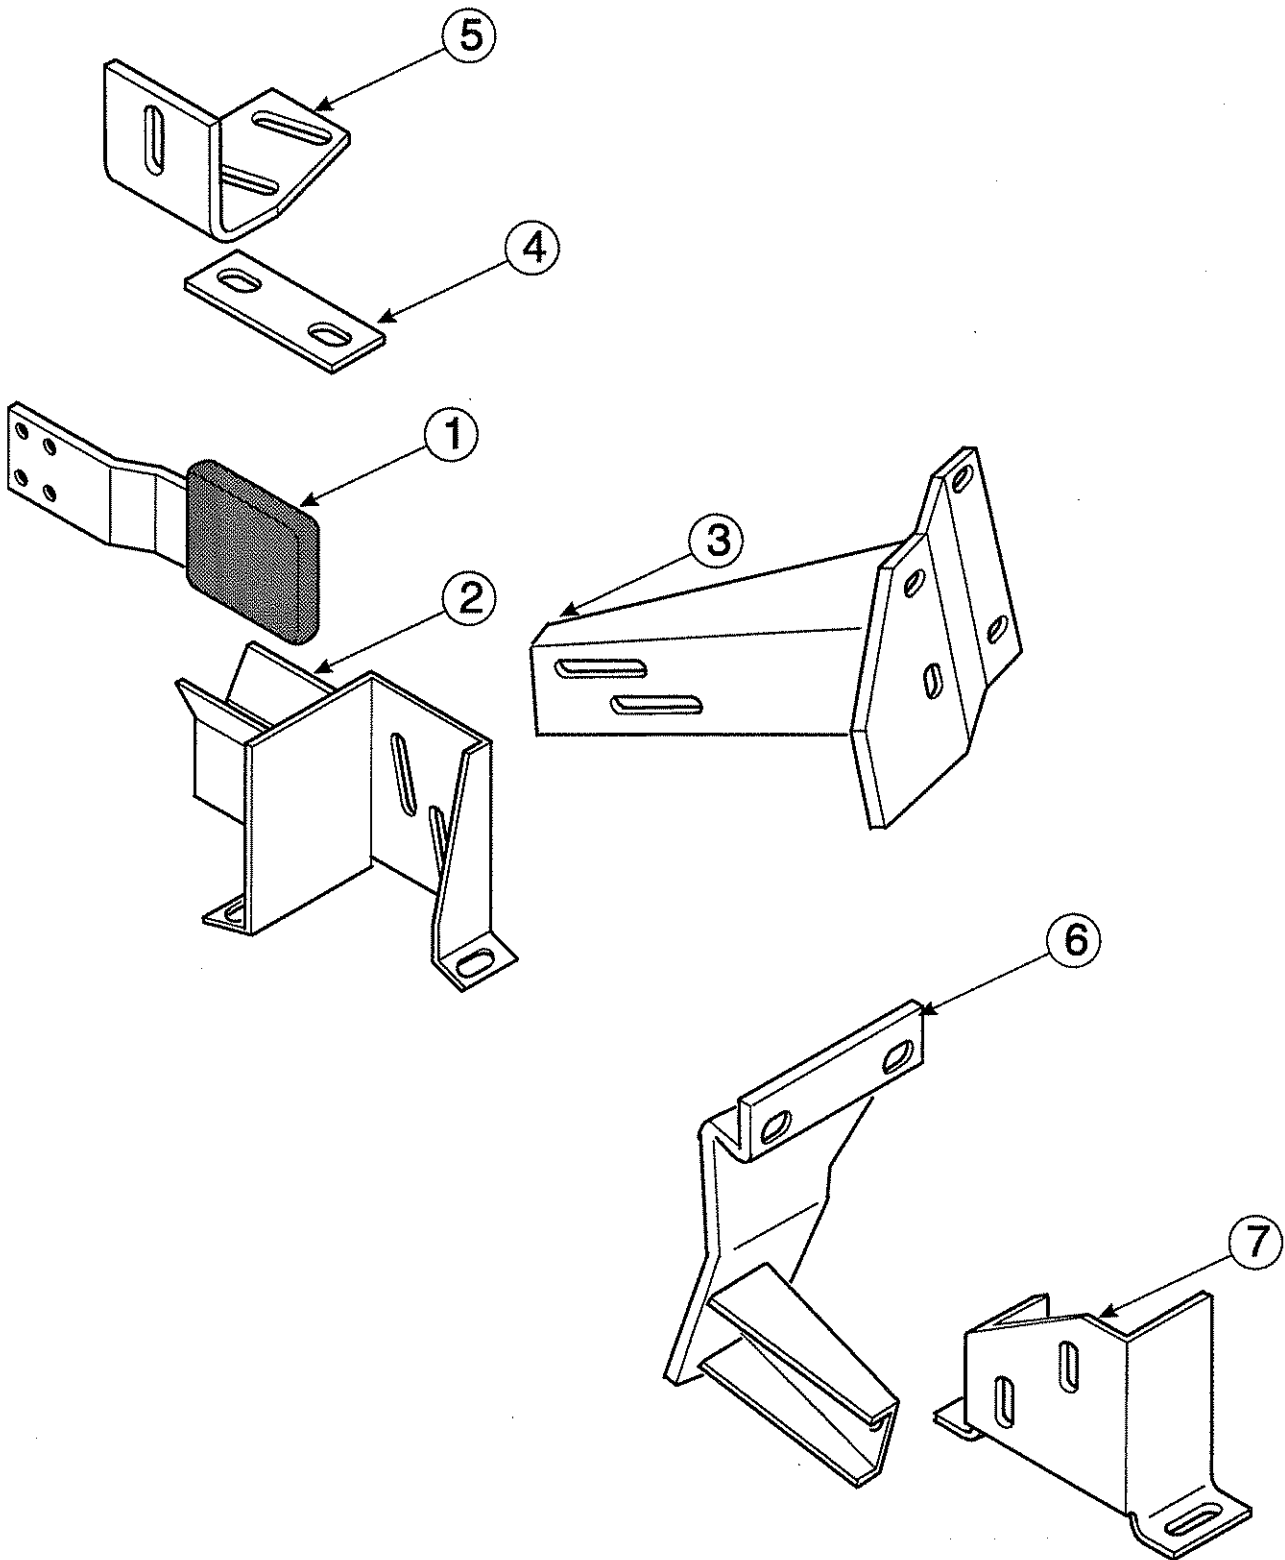

HOOD

HOOD AND FENDER SUPPORTS

12.2.4

FENDER SUPPORTS, 4900SX (TRUCKS BUILT AFTER JULY 1996)

Item	Description	Part Number	Qty
1	Stabilizer Knife Assembly LH	67122-3474	1
1	Stabilizer Knife Assembly RH	67122-3475	1
2	Bracket, Quarter Fender Support LH (with Aircleaner)	69009-3528	1
2	Bracket, Quarter Fender Support LH (w/o Aircleaner)	69009-3530	1
2	Bracket, Quarter Fender Support RH (with Aircleaner)	69009-3529	1
2	Bracket, Quarter Fender Support RH (with Aircleaner)	69009-3531	1
3	Brace, Quarter Fender Support LH (with Aircleaner)	69009-3532	1
3	Brace, Quarter Fender Support LH (w/o Aircleaner)	69009-3534	1
3	Brace, Quarter Fender Support RH (with Aircleaner)	69009-3533	1
3	Brace, Quarter Fender Support RH (w/o Aircleaner)	69009-3545	1
4	Backing Bar, Quarter Fender Support	69009-3493	2
5	Brace, Upper Quarter Fender LH (with Aircleaner)	69009-3470	1
5	Brace, Upper Quarter Fender LH (w/o Aircleaner)	69009-3472	1
5	Brace, Upper Quarter Fender RH (with Aircleaner)	69009-3471	1
5	Brace, Upper Quarter Fender RH (w/o Aircleaner)	69009-3473	1
6	Brace, Quarter Fender Lower Support LH	69009-3546	1
6	Brace, Quarter Fender Lower Support RH	69009-3547	1
7	Bracket, Quarter Fender Lower Support LH	69018-3420	1
7	Bracket, Quarter Fender Lower Support RH	69018-3421	1
-	Installation Drawing	690A1-3415	-

Specific BOMs listed: 4268-004-01/07

HOOD 12