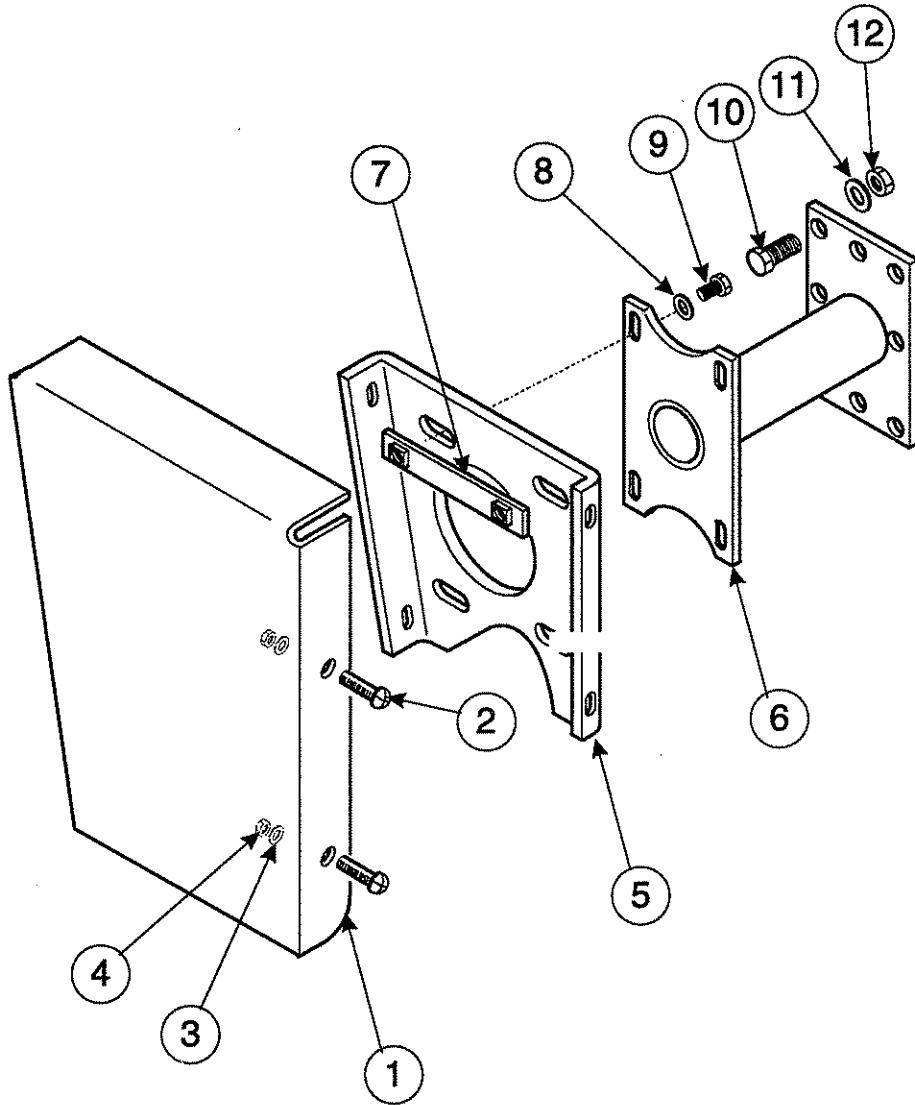

HOOD

AIR CLEANER PANEL EXTENSION

12.1.6

STAINLESS STEEL AIR CLEANER PANEL EXTENSION - 4900EX

Item	Description	Part Number	Qty
1	Panel, Hood Extension LH	67013-3401	1
1	Panel, Hood Extension RH	67013-3402	1
2	Screw, L25-20 X1.25 SST, Panhead Phil.	4009-3410	8
3	Washer, Flat Zinc, .25 x .62	120392	8
4	Nut, Elastic Stop, .25-20 UNC 3	656310	8
5	Bracket, Panel Mount, LH	67116-3528	1
5	Bracket, Panel Mount, RH	67116-3529	1
6	Frame Bracket, Panel Mount	67116-3527	2
7	Nutplate 5/16 - 18 UNC x 4.00	67026-3562	4
8	Washer, Hard, 5/16 x .63 x .06	4011-3410	8
9	Bolt, Hex 5 Zinc .31 - 18 x .75	180077	8
10	Bolt, Hex 8 Phos .50 - 20 UNC 3	656310	8
11	Washer, Hard 1/2 x 1.0 x .10	4011-3413	16
12	Nut, Lock PRTRQ Cadmium .50 - 20	4012-3419	8

Specific BOMs listed: 4268-030-01

HOOD 12