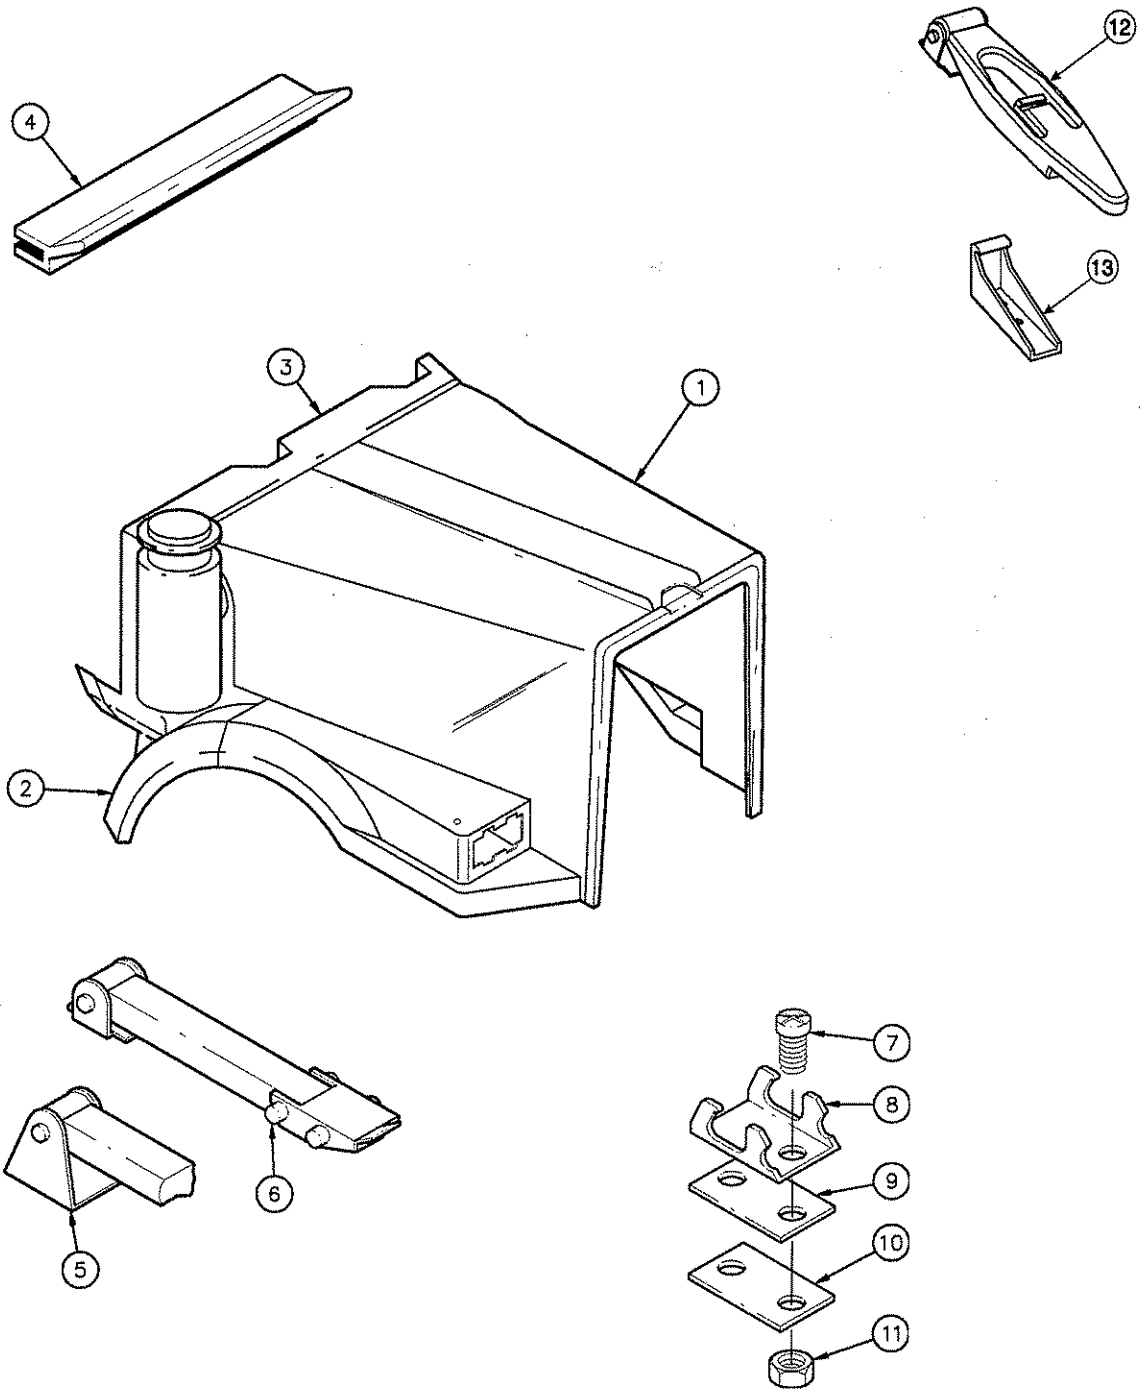

HOOD 4900SX

Item	Description	Part Number	Qty
1	Hood Assembly, Single Outside Air Cleaner	67016-3418S123N	1
1	Hood Assembly, Dual Outside Air Cleaner	67016-3419S123N	1
2	Fender Assembly, LH, without Air Cleaner	67016L3424	1
2	Fender Assembly, LH, Air Cleaner	67016L3423	1
2	Fender Assembly, RH, Air Cleaner	67016R3423	1
3	Cowl, Hood	67003-3478	1
4	Hood Seal, Rubber Extrusion	67002-3543-061	1
5	Latch, Flexible Draw, Cab Side	67101-3409	2
6	Latch, Flexible Draw, Quarter Fender	67101-3404	2
7	Screw, #10-32 x .75 Stainless	4008-3401	8
8	Keeper, Flexible Draw Latch	67101-3405	4
9	Cushion, for Cab Latch	67113-3416	4
9	Cushion, for Keeper	67113-3410	2
10	Latch, Backing Plate	67113-3417	2
11	Washer, Flat #10 x .22	99-120391	32
11	Washer, Lock #10	99-131183	16
11	Nut, #10-32	349186	16
<i>Trucks built after July 14, 1998</i>			
12	Latch, Over Center, Hood	67101-3419	2
12	Latch, Over Center, Fender	67101-3417	2
13	Keeper, Over Center	67101-3418	2

Specific BOMs listed: 4268-004-01/02