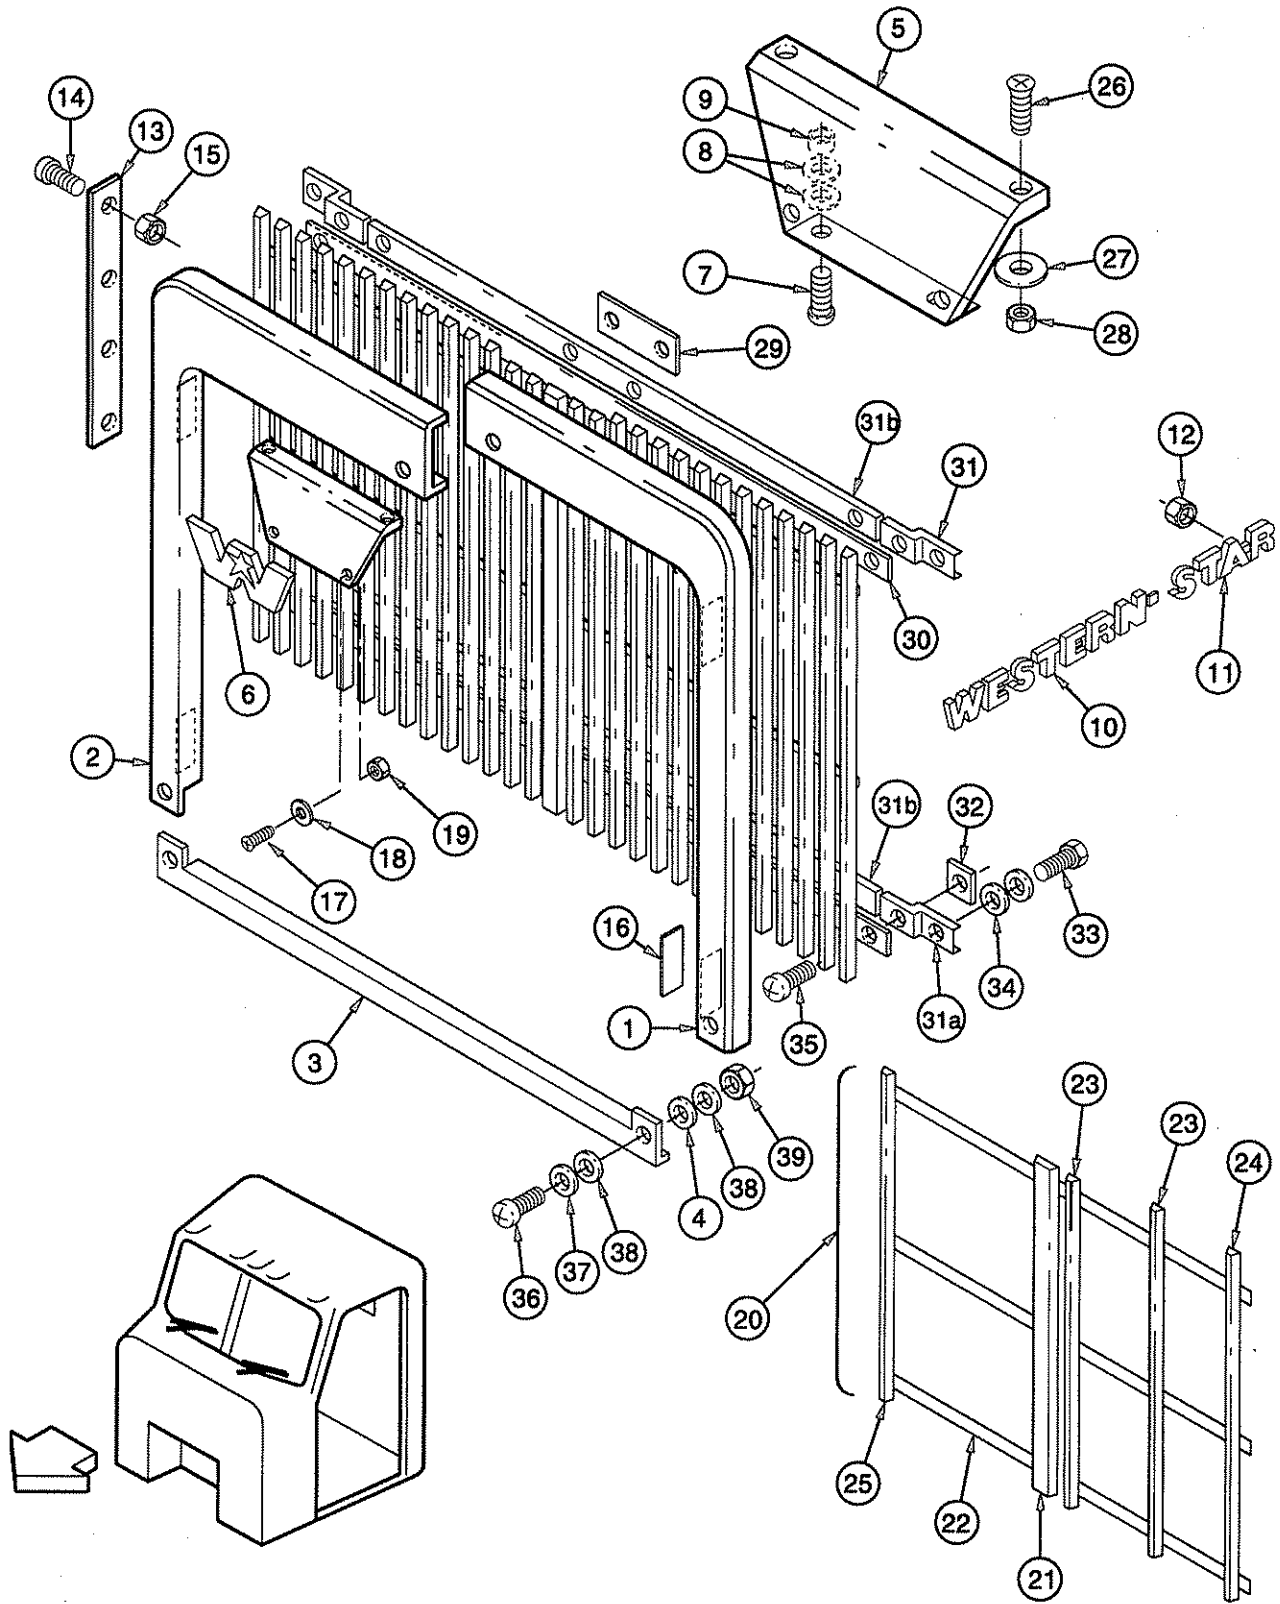

58/59 HOOD MOUNTED GRILLE

58/59 GRILLE, HOOD MOUNTED (CONTINUED)

Item	Description	Part Number	Qty
32	Clip, .25-20	4012-3427	8
33	Bolt, Hex .31-18 x 1.0	99-180079	4
34	Washer, Flat .31 x .59	99-120393	4
35	Screw, Pan Head Phillips .25-20 x .75	9028590	8
36	Screw, Pan Head Phillips .25-20 x 1.0	90285901	2
37	Washer, Nylon	4011-3433	2
38	Washer, Flat	4002-3404	6
39	Nut, .25-20	656310	2

BUGSCREEN & WINTERFRONT - WITHOUT CUTOUTS FOR FRAME EXTENSIONS

-	Bugscreen, behind Grille	67501-3433
-	Bugscreen, in front of Grille	67501-3432
-	Winterfront	67503-3427

Specific BOMs listed: 4268-008-05/08, 4268-010-05, 4398-051-01/03