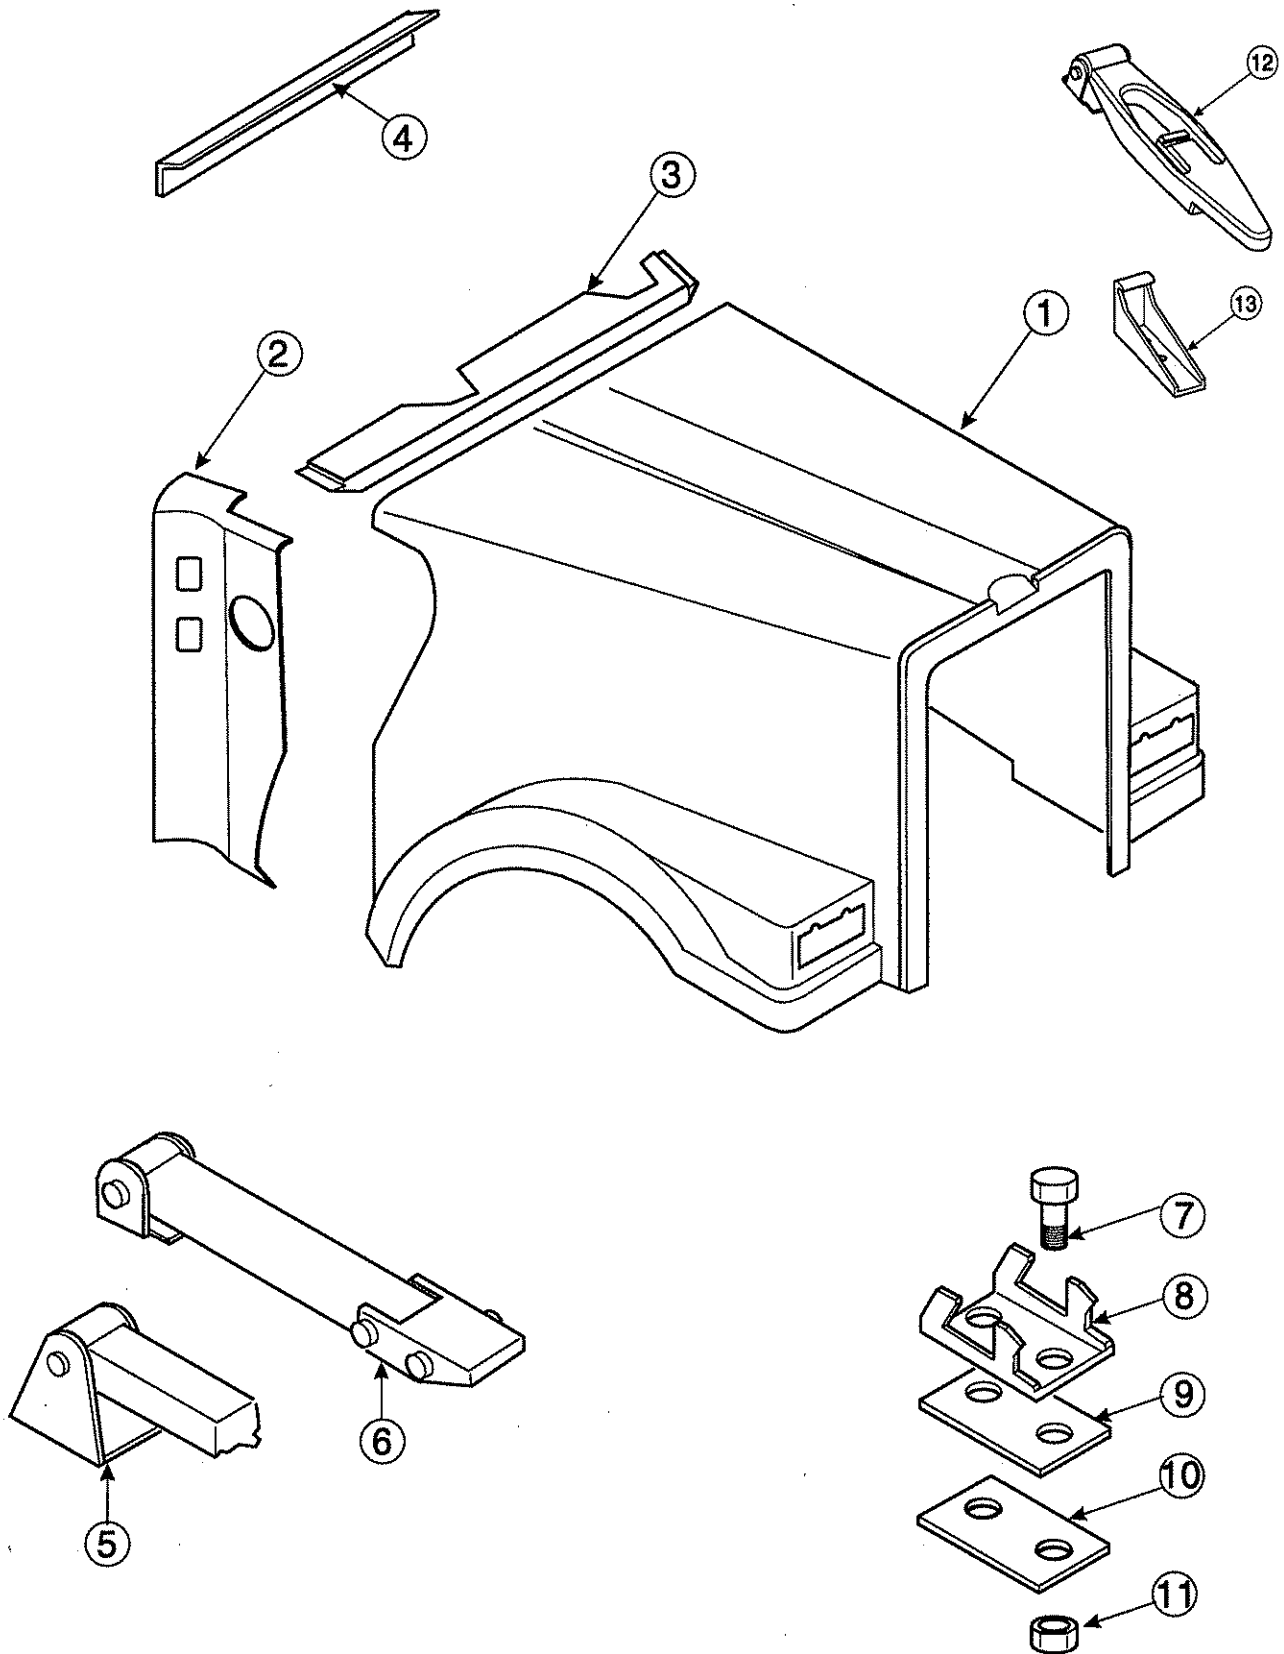

HOOD

4900FX ONE PIECE HOOD

12.1.3

HOOD 4900FX ONE PIECE HOOD

Item	Description	Part Number	Qty
1	One Piece Hood , Single Outside Air Cleaner	67016-3521F123	1
1	One Piece Hood , Dual Outside Air Cleaner	67016-3502F123	1
2	Side Panel , LH, without Air Cleaner	67005L3573	1
2	Side Panel, LH, Air Cleaner	67005L3577	1
2	Side Panel, RH, Air Cleaner	67005R3573	1
3	Cowl, Hood	67003-3473	1
4	Hood Seal, Rubber Extrusion	67003-3486	1
5	Latch, Flexible Draw, Cab Side	67101-3409	2
6	Latch, Flexible Draw, Quarter Fender	67101-3404	2
7	Screw, #10-32 x .75 Stainless	4008-3401	8
8	Keeper, Flexible Draw Latch	67101-3405	4
9	Cushion, for Cab Latch	67113-3416	4
9	Cushion, for Keeper	67113-3410	2
10	Latch, Backing Plate	67113-3417	2
11	Washer, Flat #10 x .22	99-120391	32
11	Washer, Lock #10	99-131183	16
11	Nut, #10-32	349186	16
<i>Trucks built after July 14, 1998</i>			
12	Latch, Over Center, Hood	67101-3419	2
12	Latch, Over Center, Fender	67101-3417	2
13	Keeper, Over Center	67101-3418	2

Specific BOMs listed: 4268-016-00/01

HOOD 12