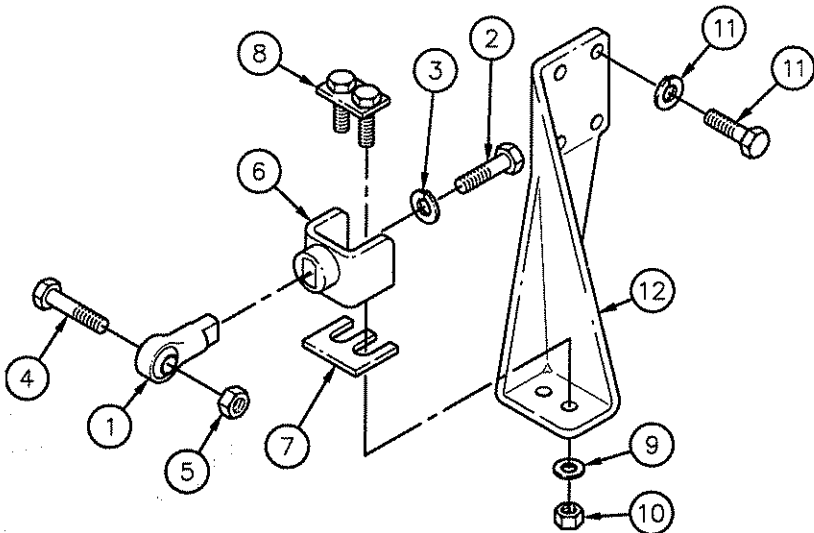

HOOD PIVOT - RAD MOUNTED

Item	Description	Part Number	Qty
1	Pivot Ball Joint	67026-3477	2
2	Bolt, .62-28 x 1.75, Pivot Ball Joint	380003	2
3	Lockwasher, Pivot Ball Joint	99-121574	2
4	Capscrew, .62-11, Hood Pivot	4019-3432-2.25	2
5	Nut, nylock, .62-11, Pivot Ball Joint	4012-3426	2
6	Bracket, Hood Pivot Mount	67026-3463	2
7	Shim, Hood Pivot Mount	67026-3484	4
8	Retainer, Hood Pivot Mount	67026-3462	2
9	Washer, Flat, .44 x .92	120395	4
10	Nut, Nylock, 44-2, Hood Pivot Mount	657699	4
11	Bolt, Bracket Hood Support	99-181639	8
11	Washer, Lock	99-120382	8
12	Bracket, Hood Support, LH, 1200/1300 Rad	67026-3431	1
12	Bracket, Hood Support, RH, 1200/1300 Rad	67026-3432	1
12	Bracket, Hood Support, RH, 1100 Rad	67026-3442	1
12	Bracket, Hood Support, RH, 1100 Rad	67026-3443	1
13	Spring Hood Assist (see next page for details)		
14	Cable Hood Assist (see next page for details)		
15	Bracket, Hood Assist	67117-3437	2
16	Spacer, .4 ID x .5 OD x .38 Long	4007-3423	2
17	Bolt, Shoulder	4019-3427	4
18	Washer, Flat .38 x .81 x .06	99-120394	6
18	Washer, Lock .31	99-120214	2
19	Nut, .31-18	99-134556	2

Specific BOMs listed: 4268-007-01/02