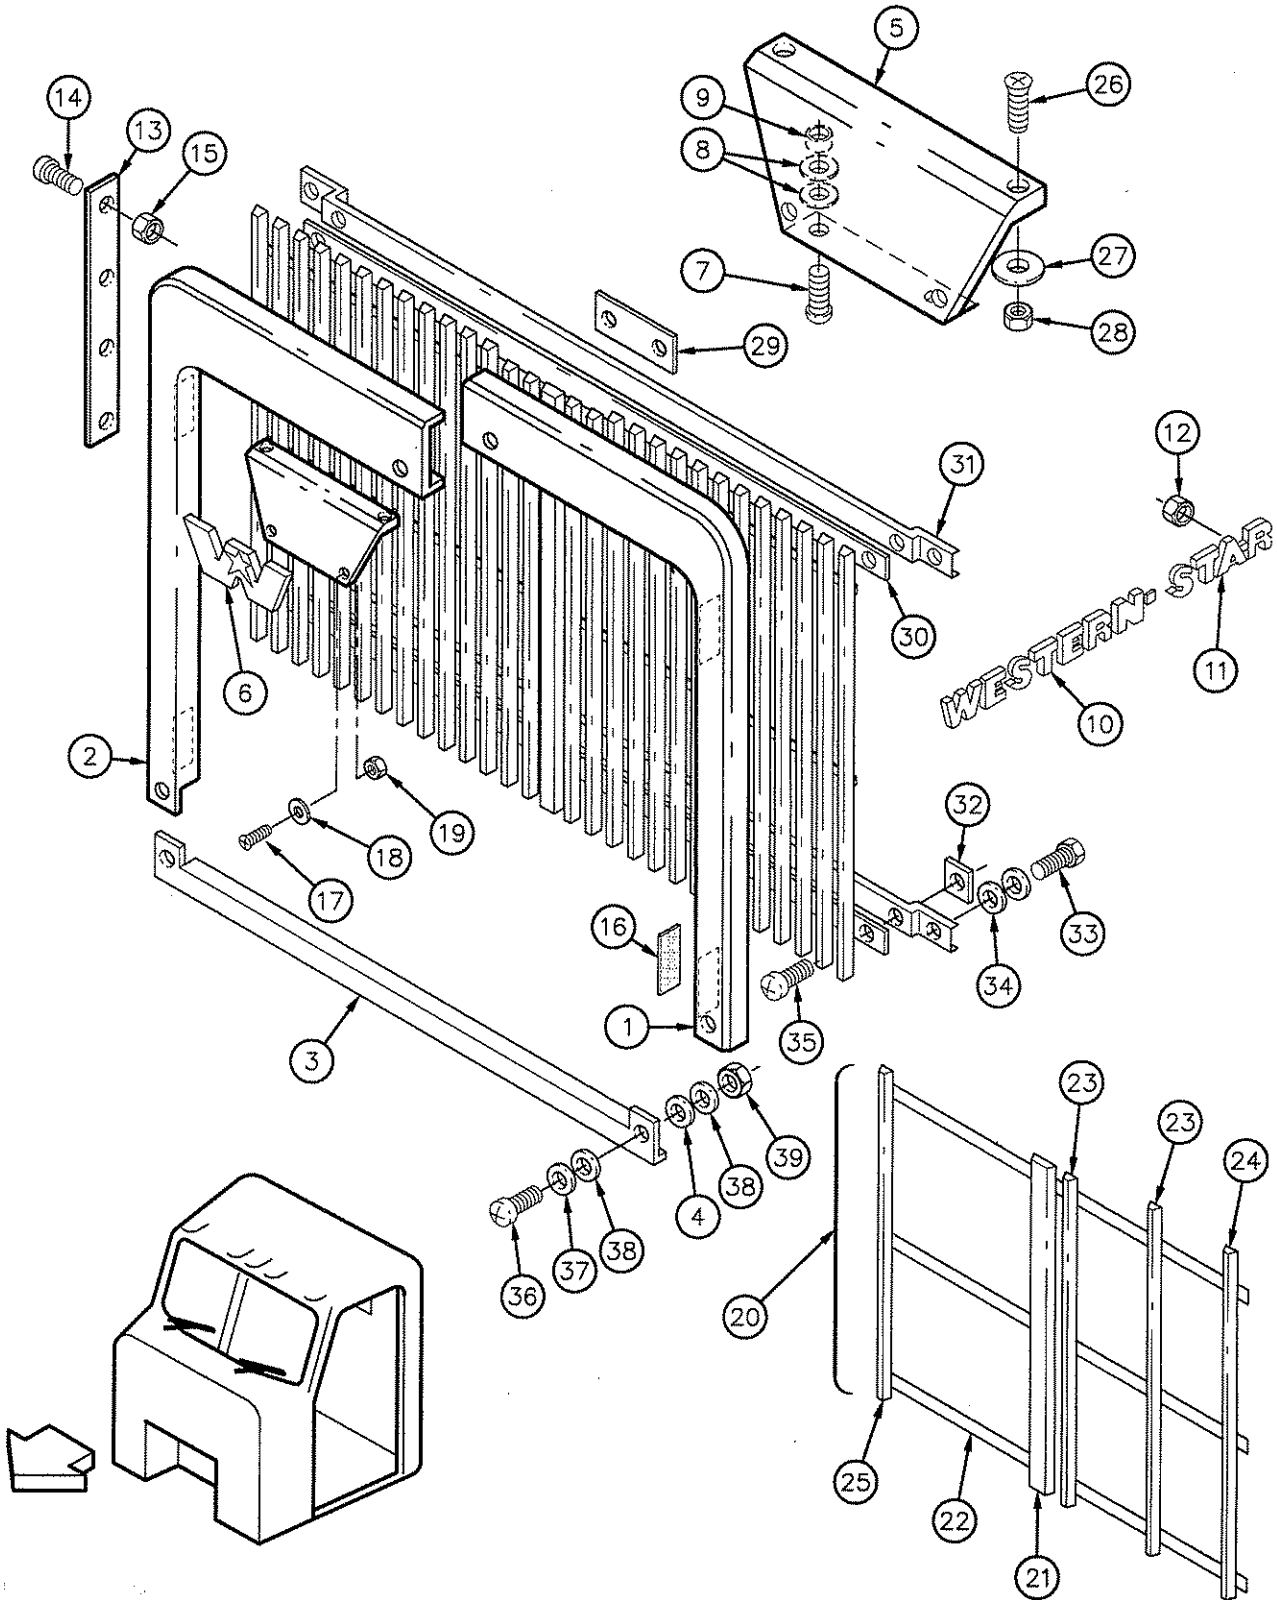

FGAFERK REV. A

HOOD

48/49 HOOD MOUNTED GRILLE

12.3.1

48/49 GRILLE, HOOD MOUNTED

Item	Description	Part Number	Qty
1	Bezel, LH	67404-3445	1
2	Bezel, RH	67404-3446	1
3	Bezel, Lower, Stainless	67404-3435	1
-	Clip, Stud Retainer	4012-3431	AR
4	Spacer, between Bottom Bezel and Hood	67411-3445	2
5	Handle	67111-3409	1
6	Emblem, Western Star	68008-3401	1
7	Screw, Pan Head Phillips Stainless .25-20 x 2.25	4009-3406	2
8	Washer, Flat Stainless .25	4002-3404	4
9	Nut, Stainless .25-20	4006-3401	2
10	Nameplate, Western	9004728	2
11	Nameplate, Star	9004727	2
12	Speed Nut	9001571	16
13	Strip, Bezel Retainer	67411-3444	2
14	Screw, pan head Phillips #10-24 x 1.0	155954	8
15	Nut, Nylock #10-24	656140	8
16	Foam Tape	50246-3411	16 in
17	Screw Stainless .25 x 1.25	4009-3404	4
18	Washer, .28 ID. x 1.25 OD.	426403	2
19	Nut, Nylock .25-20 UNC	656310	4
20	Grille Assembly, Plain	67205-3412	1
20	Grille Assembly, Cutout for Frame Extension	67205-3420	1
21	- Grille Bar, Centre	67206-3419	1
22	- Crossbar	67203-3409	3
23	- Grille Bars, cut as required	67206-3422	AR
24	- LH End Bar	67206-3420	1
25	- RH End Bar	67206-3421	1
-	- Fastener for Winterfront or Bugscreen	47290-4400	12
26	Screw, Oval Phillips Stainless .25 x 1.25	4009-3404	2
27	Washer, .28 x 1.25	426403	2
28	Nut, .25-20	656310	2
29	Shim, Handle Mount Plate	67111-3404	2
30	Sponge, between Grille and Bar	63306-3613	AR
31	Bracket, Grille Support	67209-3446	2
32	Clip, .25-20	4012-3427	8
33	Bolt, Hex .31-18 x 1.0	99-180079	4