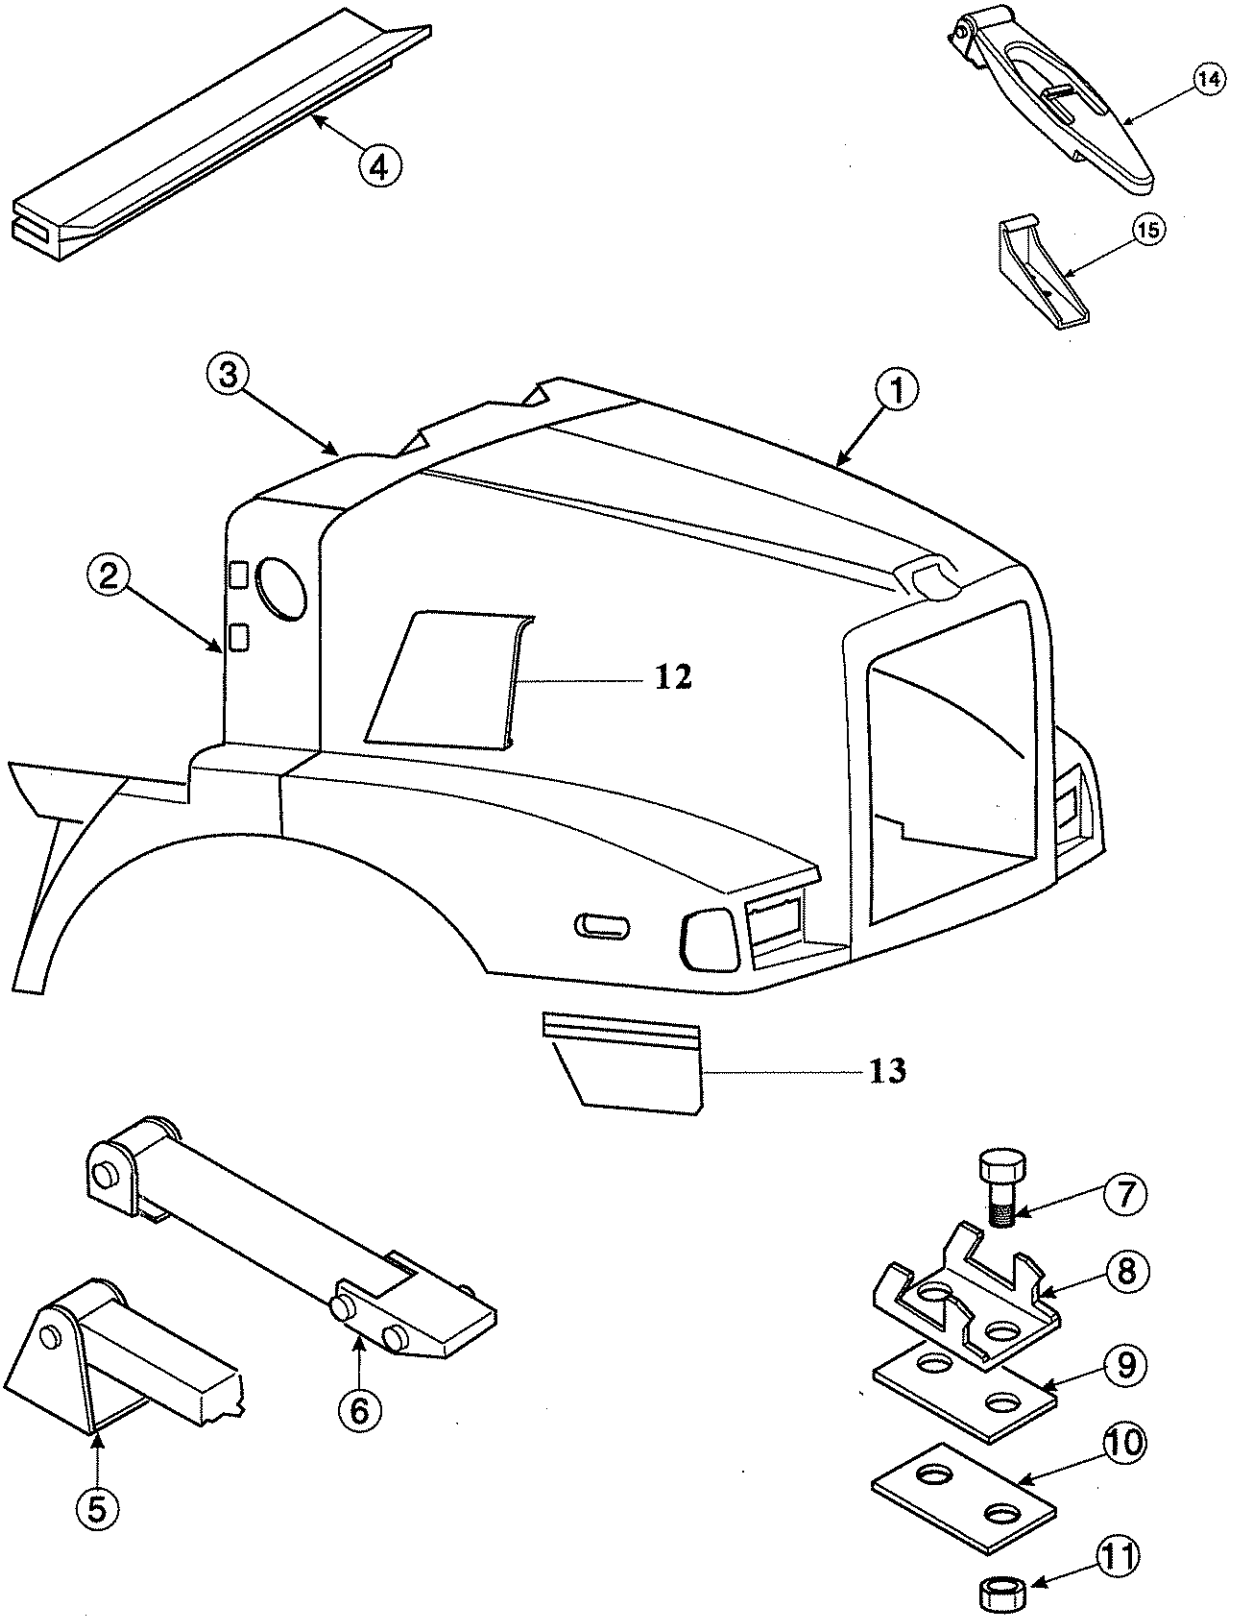

HOOD 5900SS

Item	Description	Part Number	Qty
1	Hood Assembly, Rectangular Headlights	67012-3563S123	1
2	Fender Assembly, LH	67012L3576	1
2	Fender Assembly, RH	67012R3577	1
3	Cowl, Hood	67003-3476	1
4	Hood seal, Rubber Extrusion	67002-3543-061	1
5	Latch, Flexible Draw, Cab side	67101-3409	2
6	Latch, Flexible Draw, Quarter Fender	67101-3404	2
7	Screw, #10-32 x .75 Stainless	4008-3401	8
8	Keeper, Flexible Draw Latch	67101-3405	4
9	Cushion, for Cab Latch	67113-3416	4
9	Cushion, for Keeper	67113-3410	2
10	Latch, Backing Plate	67113-3417	2
11	Washer, Flat #10 x .22	99-120391	32
11	Washer, Lock #10	99-131183	16
11	Nut, #10-32	349186	16
12	Hood Scoop	22209-3403	1
13	Bumper Seal, LH Rubber Extrusion	67002-3521	1
13	Bumper Seal, RH Rubber Extrusion	67002-3522	1
<i>Trucks built after July 14, 1998</i>			
14	Latch, Over Center, Hood	67101-3419	2
14	Latch, Over Center, Fender	67101-3417	2
15	Keeper, Over Center	67101-3418	2

Specific BOMs listed: 4268-006-01