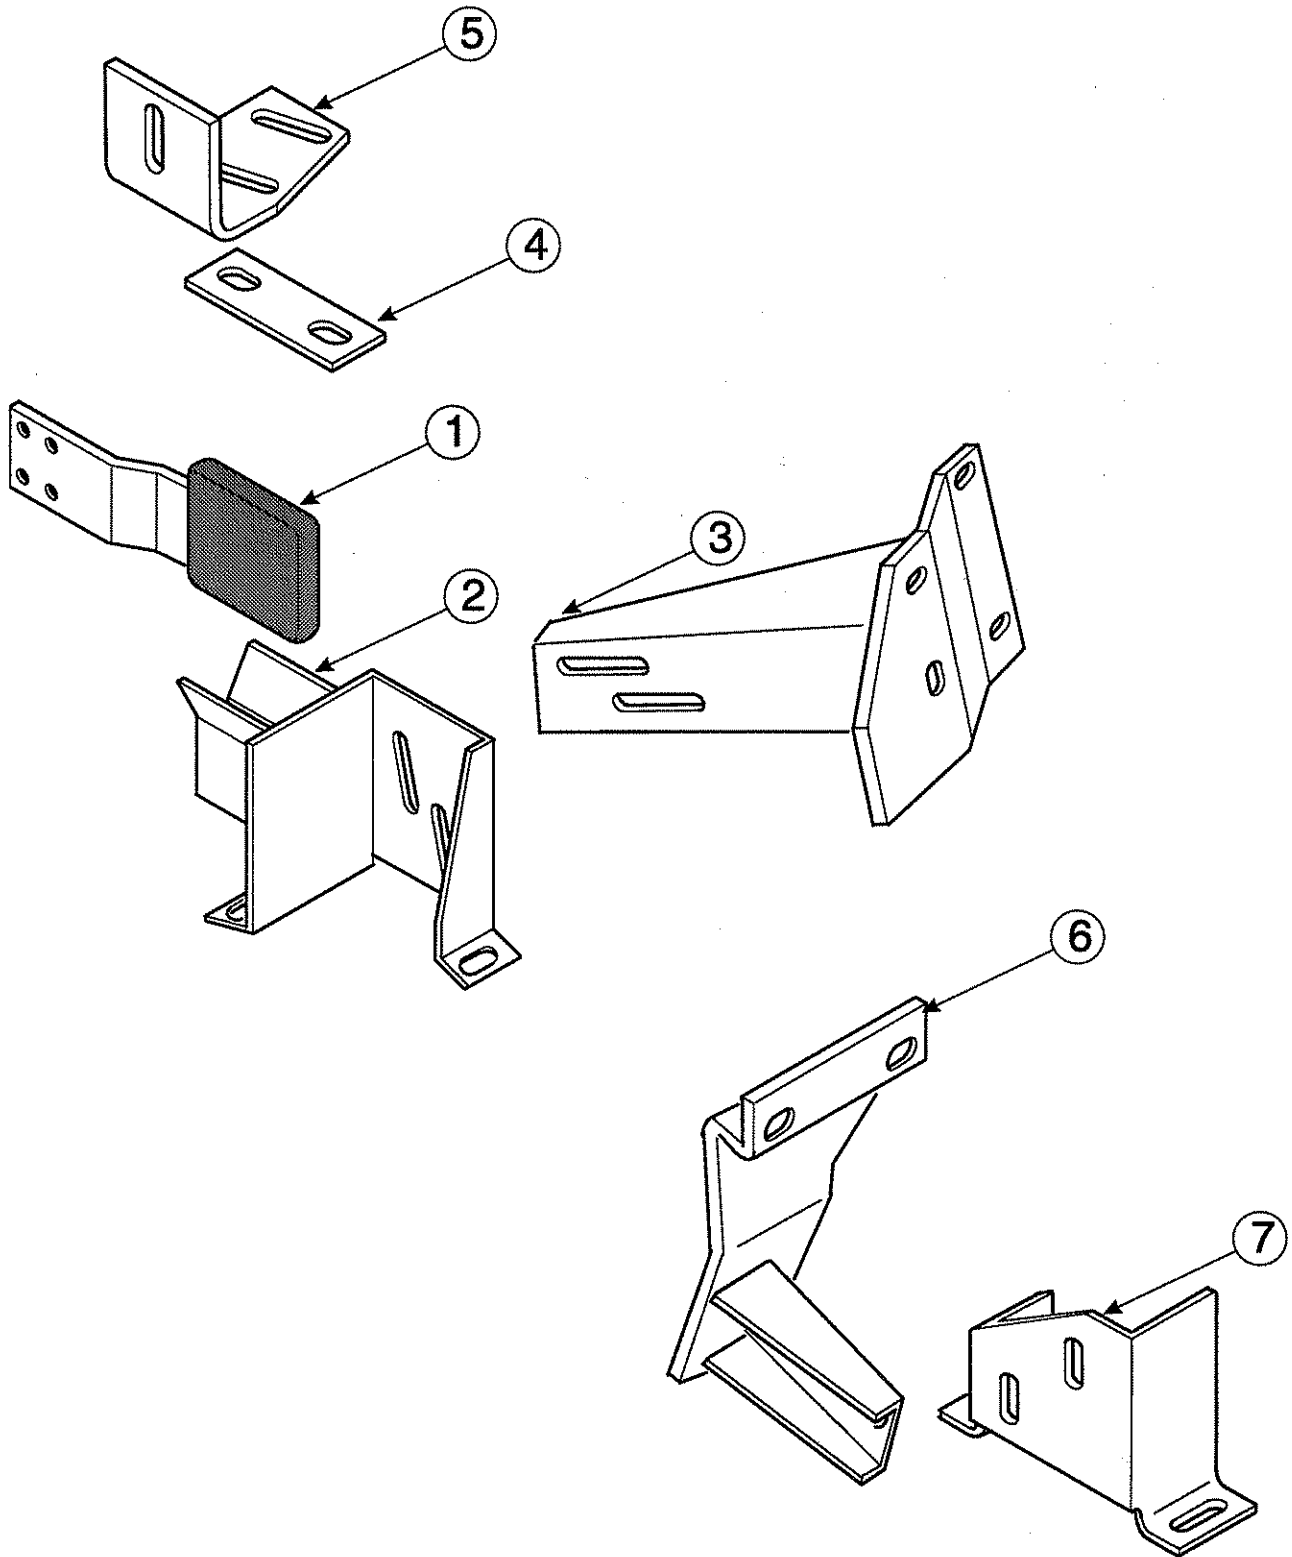

HOOD AND FENDER SUPPORTS

FENDER SUPPORTS, 4800FX (TRUCKS BUILT AFTER JULY 1996)

Item	Description	Part Number	Qty
1	Stabilizer Knife Assembly LH	67122-3480	1
1	Stabilizer Knife Assembly RH	67122-3476	1
2	Bracket, Quarter Fender Support LH (w/o Aircleaner)	69009-3540	1
2	Bracket, Quarter Fender Support LH (with Aircleaner)	69009-3538	1
2	Bracket, Quarter Fender Support RH (w/o Aircleaner)	69009-3541	1
2	Bracket, Quarter Fender Support RH (with Aircleaner)	69009-3539	1
3	Brace, Quarter Fender Support LH (w/o Aircleaner)	69009-3534	1
3	Brace, Quarter Fender Support LH (with Aircleaner)	69009-3542	1
3	Brace, Quarter Fender Support RH (w/o Aircleaner)	69009-3545	1
3	Brace, Quarter Fender Support RH (with Aircleaner)	69009-3543	1
4	Backing Bar, Quarter Fender Support	69009-3493	2
5	Brace, Upper Quarter Fender LH (w/o Aircleaner)	69009-3472	1
5	Brace, Upper Quarter Fender LH (with Aircleaner)	69009-3470	1
5	Brace, Upper Quarter Fender RH (w/o Aircleaner)	69009-3473	1
5	Brace, Upper Quarter Fender RH (with Aircleaner)	69009-3471	1
6	Brace, Quarter Fender Lower Support LH	69009-3546	1
6	Brace, Quarter Fender Lower Support RH	69009-3547	1
7	Bracket, Quarter Fender Lower Support LH	69009-3548	1
7	Bracket, Quarter Fender Lower Support RH	69009-3549	1
-	Installation Drawing	690A1-3416	-

Specific BOMs listed: 4268-001-01/04