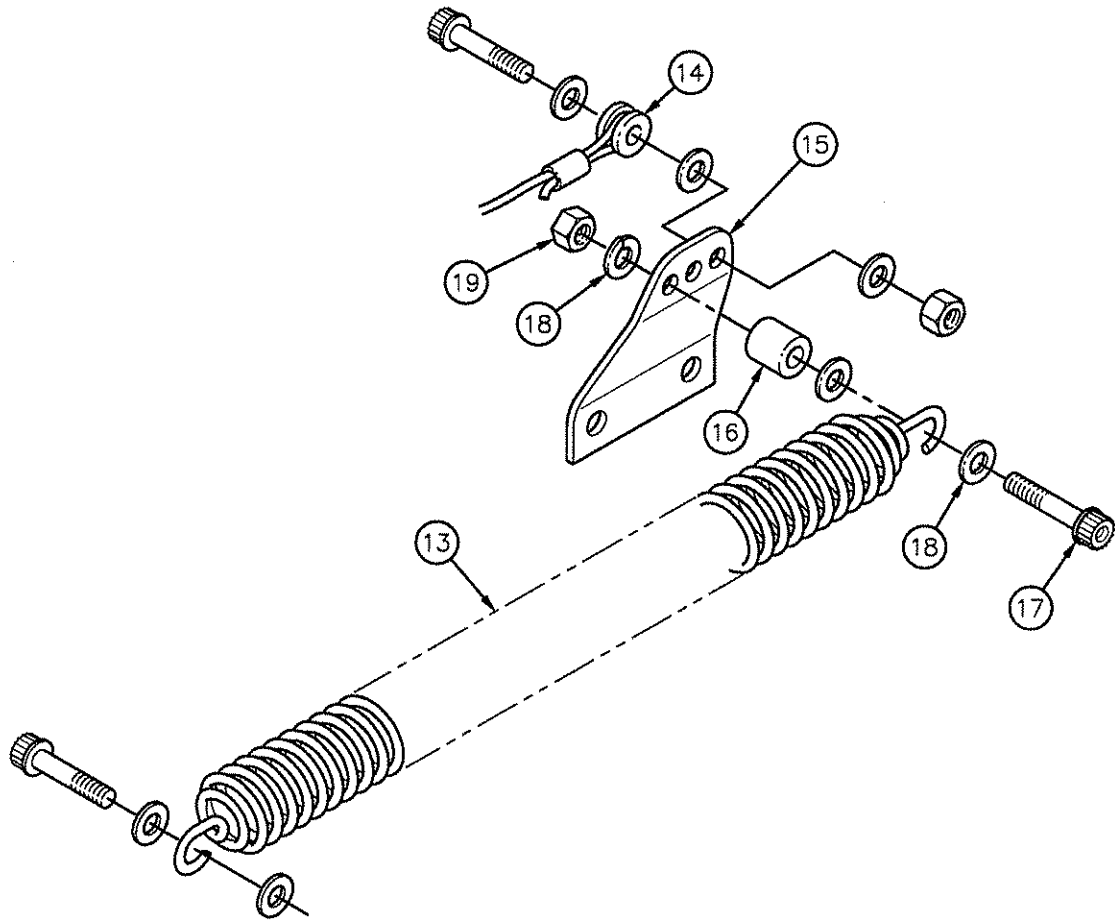

HOOD PIVOT - RAD MOUNTED

Item	Description	Part Number	Qty
1	Pivot Ball Joint	67026-3477	2
2	Bolt, .62-28 x 1.75, Pivot Ball Joint	380003	2
3	Lockwasher, Pivot Ball Joint	99-121574	2
4	Capscrew, .62-11, Hood Pivot	4019-3432-2.25	2
5	Nut, nylock, .62-11, Pivot Ball Joint	4012-3426	2
6	Bracket, Hood Pivot Mount	67026-3463	2
7	Shim, Hood Pivot Mount	67026-3484	4
8	Retainer, Hood Pivot Mount	67026-3462	2
9	Washer, Flat, .44 x .92	120395	4
10	Nut, Nylock, 44-2, Hood Pivot Mount	657699	4
11	Bolt, Bracket Hood Support	99-181639	8
11	Washer, Lock	99-120382	8
12	Bracket, Hood Support, LH, 1200/1300 Rad	67026-3431	1
12	Bracket, Hood Support, RH, 1200/1300 Rad	67026-3432	1
12	Bracket, Hood Support, RH, 1100 Rad	67026-3442	1
12	Bracket, Hood Support, RH, 1100 Rad	67026-3443	1
13	Spring Hood Assist (see next page for details)		
14	Cable Hood Assist (see next page for details)		
15	Bracket, Hood Assist	67117-3437	2
16	Spacer, .4 ID x .5 OD x .38 Long	4007-3423	2
17	Bolt, Shoulder	4019-3427	4
18	Washer, Flat .38 x .81 x .06	99-120394	6
18	Washer, Lock .31	99-120214	2
19	Nut, .31-18	99-134556	2

Specific BOMs listed: 4268-007-01/02