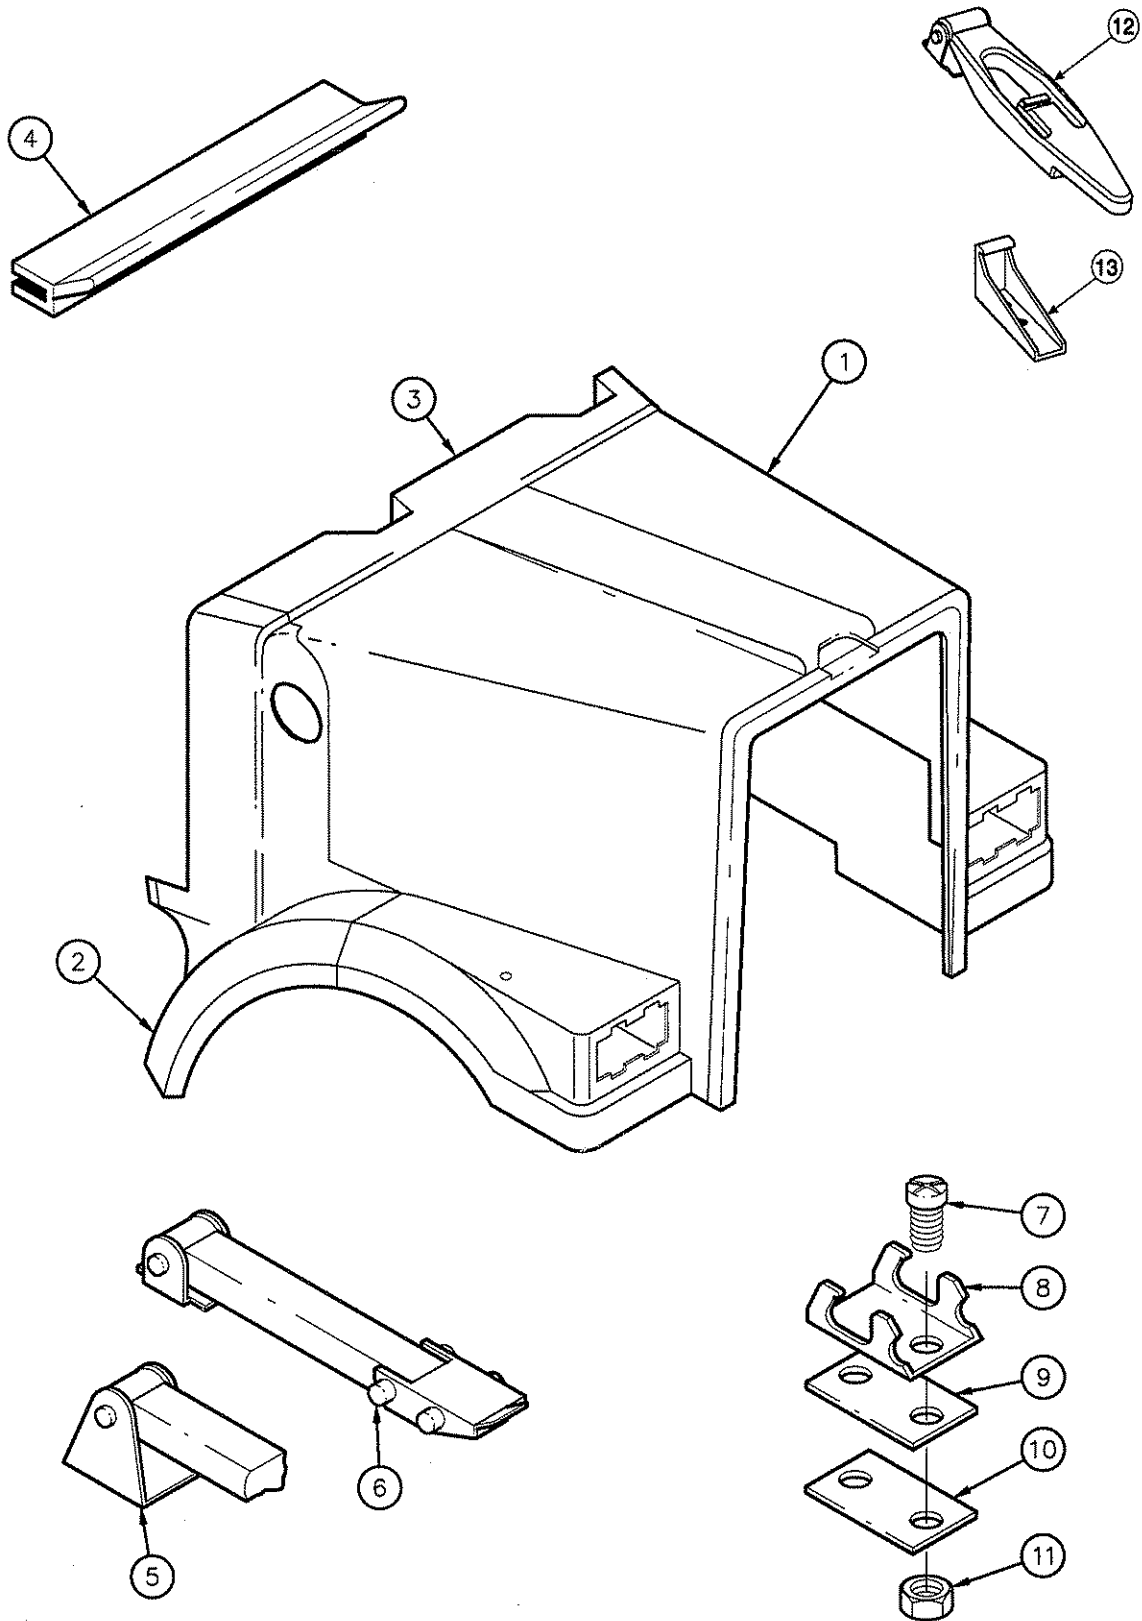

Hood 4800FX

Item	Description	Part Number	Qty
1	Hood Assembly, Single Outside Air Cleaner	67012-3593F109	1
1	Hood Assembly, Dual Outside Air Cleaner	67012-3549F109	1
2	Fender Assembly, LH, without Air Cleaner	67012L3567	1
2	Fender Assembly, LH, with Air Cleaner	67012L3566	1
2	Fender Assembly, RH, with Air Cleaner	67012R3566	1
3	Cowl, Hood	67003-3473	1
4	Hood Seal, Rubber Extrusion	67002-3543-061	1
5	Latch, Flexible Draw, Cab Side	67101-3409	2
6	Latch, Flexible Draw, Quarter Fender	67101-3404	2
7	Screw, #10-32 x .75 Stainless	4008-3401	8
8	Keeper, Flexible Draw Latch	67101-3405	4
9	Cushion, for Cab Latch	67113-3416	4
9	Cushion, for Keeper	67113-3410	2
10	Latch, Backing Plate	67113-3417	2
11	Washer, Flat #10 x .22	99-120391	32
11	Washer, Lock #10	99-131183	16
11	Nut, #10-32	349186	16
<i>Trucks built after July 14, 1998</i>			
12	Latch, Over Center, Hood	67101-3419	2
12	Latch, Over Center, Fender	67101-3417	2
13	Keeper, Over Center OR CATCH BRKT	67101-3418	2