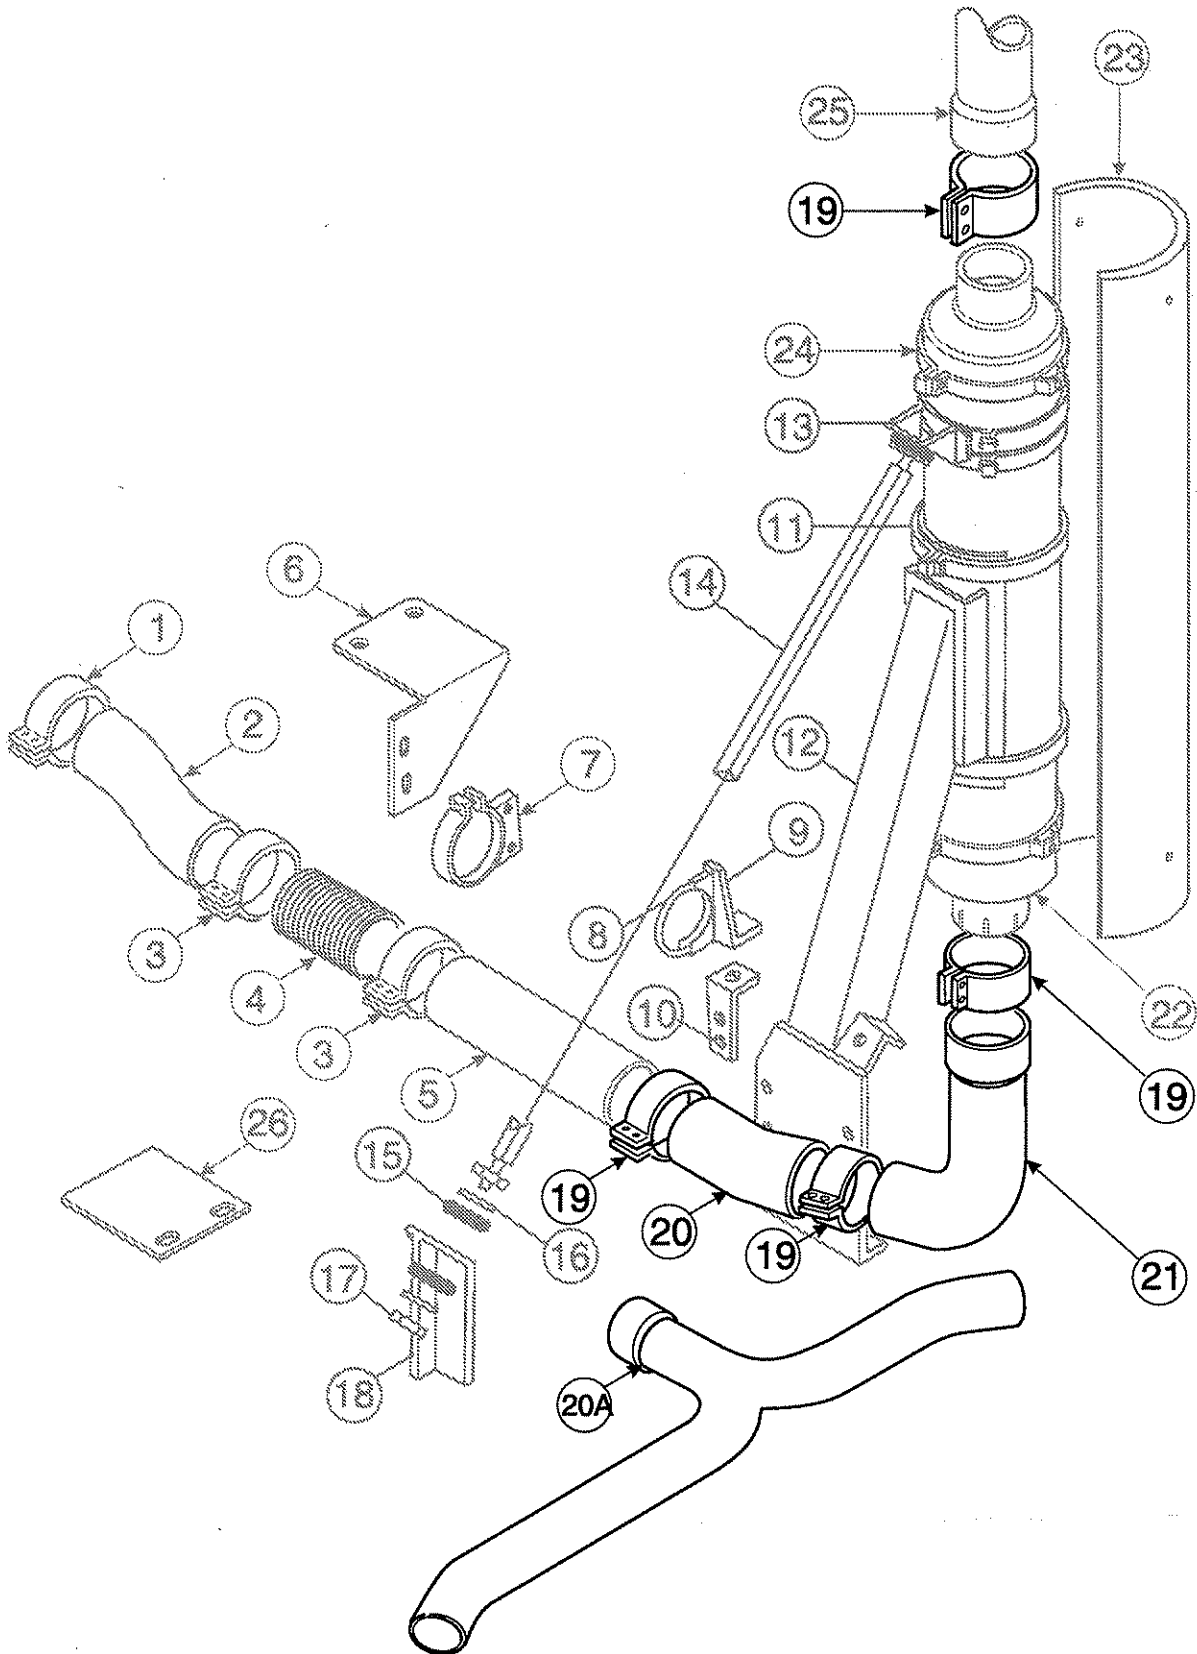

ENGINE 'FVB' SYSTEM EXHAUST

1.7.2

3108-002-05 SINGLE EXHAUST PIPES, PAINTED, HEAVY DUTY			
Item	Description	Part Number	Qty
19	Seal Clamp, 5" Preformed	9045723	3
20	Rear Pipe FVB Single Painted	23529-3544	1
21	BOC Pipe, Single Exhaust, Painted	23529B3543	1

3108-002-06 SINGLE EXHAUST PIPES, CHROME, HEAVY DUTY			
Item	Description	Part Number	Qty
19	Seal Clamp, 5" Preformed	9045723	5
20	Rear Pipe FVB Single Painted	23529-3544	1
21	BOC Pipe, Single Exhaust, Chrome	23529C3543	1

3108-002-07 DUAL EXHAUST PIPES, PAINTED, HEAVY DUTY			
Item	Description	Part Number	Qty
19	Seal Clamp, 5" Preformed	9045723	3
20A	Rear Wye Pipe FVB Dual Painted	23529-3549	1
21	BOC Pipe, Dual Exhaust, Painted	23529B3543	1

3108-002-08 DUAL EXHAUST PIPES, CHROME, HEAVY DUTY			
Item	Description	Part Number	Qty
19	Seal Clamp, 5" Preformed	9045723	5
20A	Rear Wye Pipe FVB Dual Painted	23529-3549	1
21	BOC Pipe, Dual Exhaust, Chrome	23529C3543	1

Specific BOMs listed: 3108-002-05, 3108-002-06, 3108-002-07, 3108-002-08

ENGINE 1