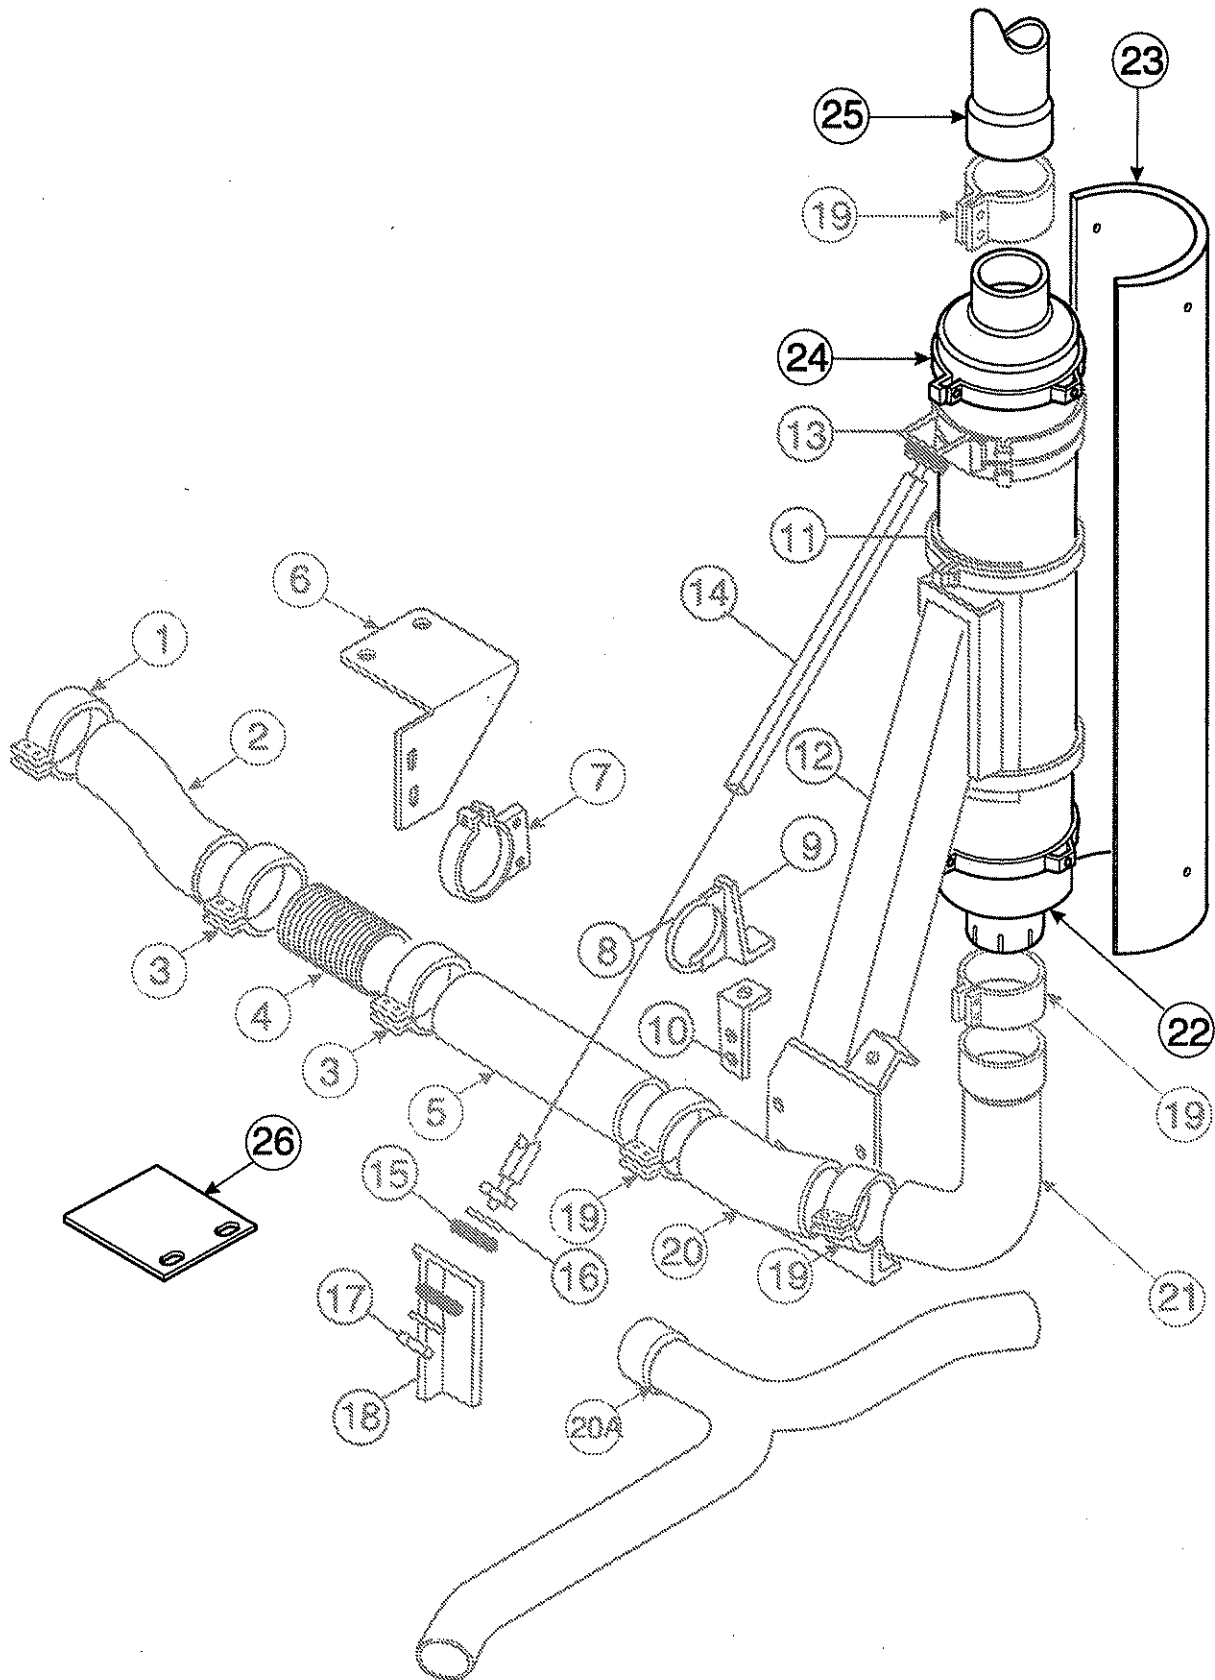

ENGINE 'FVB' SYSTEM EXHAUST

1.7.2

3108-007-01 MUFFLER

Item	Description	Part Number	Qty
22	Muffler, 5" Vertical, Double Wrap	23001-3458	1

3108-007-02 MUFFLER

Item	Description	Part Number	Qty
22	Muffler, 5" Vertical, Double Wrap	23001-3455	1

3108-007-03 MUFFLER - DUAL

Item	Description	Part Number	Qty
22	Muffler, 5" Vertical, Double Wrap	23001-3457	2

3108-003-00/04 MUFFLER SHIELD (S=Single Exhaust, D=Dual Exhaust)

Item	Description	Part Number	Qty	
			S	D
23	Muffler Shield, Solid, FVB, LH/RH	23101-3440	1	2
23	Muffler Shield, Solid, Drilled for Grab	23101-3452	1	2
23	Muffler Shield, Perforated, FVB, LH/RH	23101-3420	1	2
23	Muffler Shield, Perforated, Drilled for Grab	23101-3434	1	2
24	Shield Support	9041005	2	4

EXHAUST STACKS (Add a finish and length to the part number)

Finish C = Chrome, B = Painted

Lengths in inches:

- 018
- 024
- 030
- 036
- 042
- 048
- 054

Example: 23527C43508-024

Item	Description	Part Number
25	Straight Stack	23527_3508-__
25	Curved Stack	23202_3453-__

3109-011-00 HEAT SHIELD - FUEL LINES

Item	Description	Part Number	Qty
26	Heat Shield	23102-3413	1

Specific BOMs listed: 3108-007-01/03, 3108-003-00/04, 3108-020-01/06, 3108-021-01/06, 3108-022-01/06, 3108-023-01/06, 3108-024-01/06, 3108-025-01/06, 3108-026-01/06, 3108-009-01/06

ENGINE 1