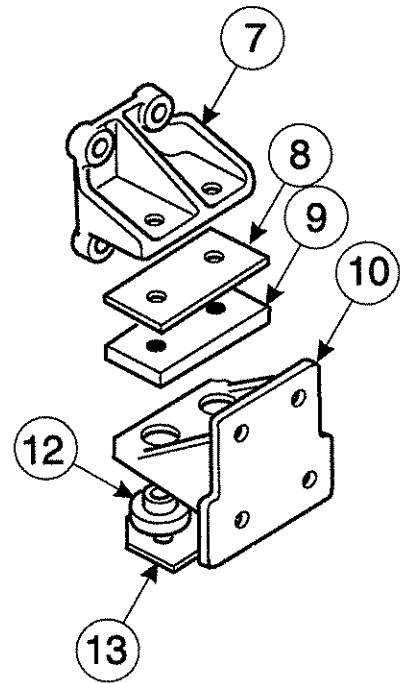

**FRONT AND REAR
ENGINE MOUNTING**

CAT 3306

ENGINE MOUNTING - CATERPILLAR 3306C

ENGINE MOUNTING - CAT 3306C

Item	Description	Part Number	Qty
1	Front Engine Support	12001-3429	1
2	Engine Crossmember	12016-3401	1
3	Engine Mount	12005-3403	2
-	Bolt (Engine Mount) 8ZNC .75-16 x 4.00	223833	2
-	Nut - Elastic Stop	657946	2
4	Crossmember Support LH	12001-3425	1
5	Crossmember Support RH	12001-3426	1
6	Plate, Lower	04-9016901	1
7	Transmission Nodal Mount, Iron	04-9047488	2
8	Spacer .31	12012-3422	2
9	Rubber Mount, Upper	12004-3402	2
10	Bracket, Frame LH	12002-3549	1
11	Bracket, Frame RH	12002-3550	1
12	Rubber Mount, Lower	12004-3401	4
13	Plate	04-9016904	2

Specific BOMs listed: 1018-001-09/10, 1018-020-09, 2058-001-02