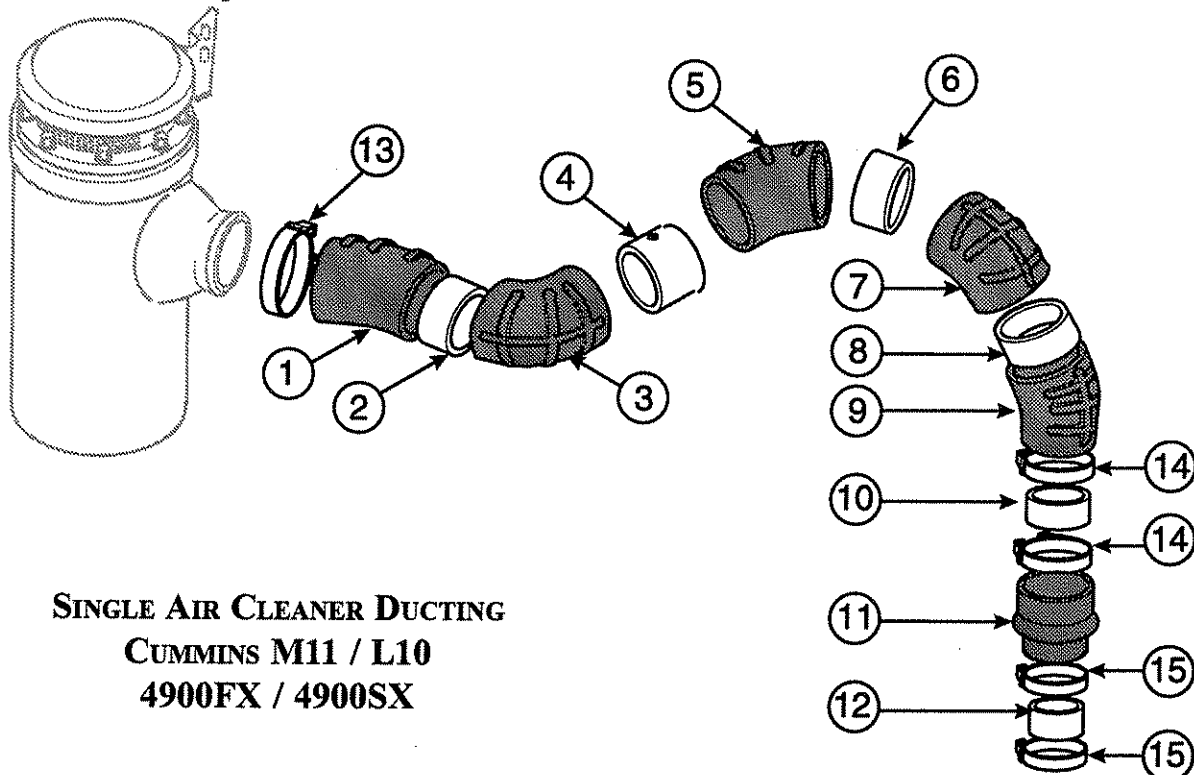

SINGLE COWL MOUNTED AIR CLEANER DUCTING

SINGLE AIR CLEANER DUCTING - CUMMINS M11 / L10 - 4900FX & 4900SX

Item	Description	Part Number	Qty
1	Elbow, 54 Deg Rubber 6" ID	04-9038089	1
2	Pipe 6" OD x 3"	22301-3550-003	1
3	Elbow, 45 Deg Rubber 6" ID	04-9048455	1
4	Pipe, 6" OD x 4" with Boss	22301-3551-4.0	1
5	Elbow, 45 Deg Rubber 6" ID	04-9048455	1
6	Pipe 6" OD x 4"	22301-3550-004	1
7	Elbow, 45 Deg Rubber x 6" ID	04-9036166	1
8	Pipe 6" OD x 4"	22301-3550-004	1
9	Elbow, 45 Deg Reducer 6" - 5"	04-9040701	1
10	Pipe 5" OD x 3"	22301-3554-003	1
11	Hump Reducer 5" - 4"	22305-3471	1
12	Pipe 4" OD x 4"	22301-3553-004	1
13	Clamp, Hose 5.75 - 6.62 HT	22302-3405	9
14	Breeze Clamp, T-Bolt 5.25	20427-3436	2
15	T-Bolt Clamp, 4.0"	04-9048280	2

**SINGLE AIR CLEANER DUCTING
CUMMINS M11 / L10
4900FX / 4900SX**

Specific BOMs listed: 3028-003-11