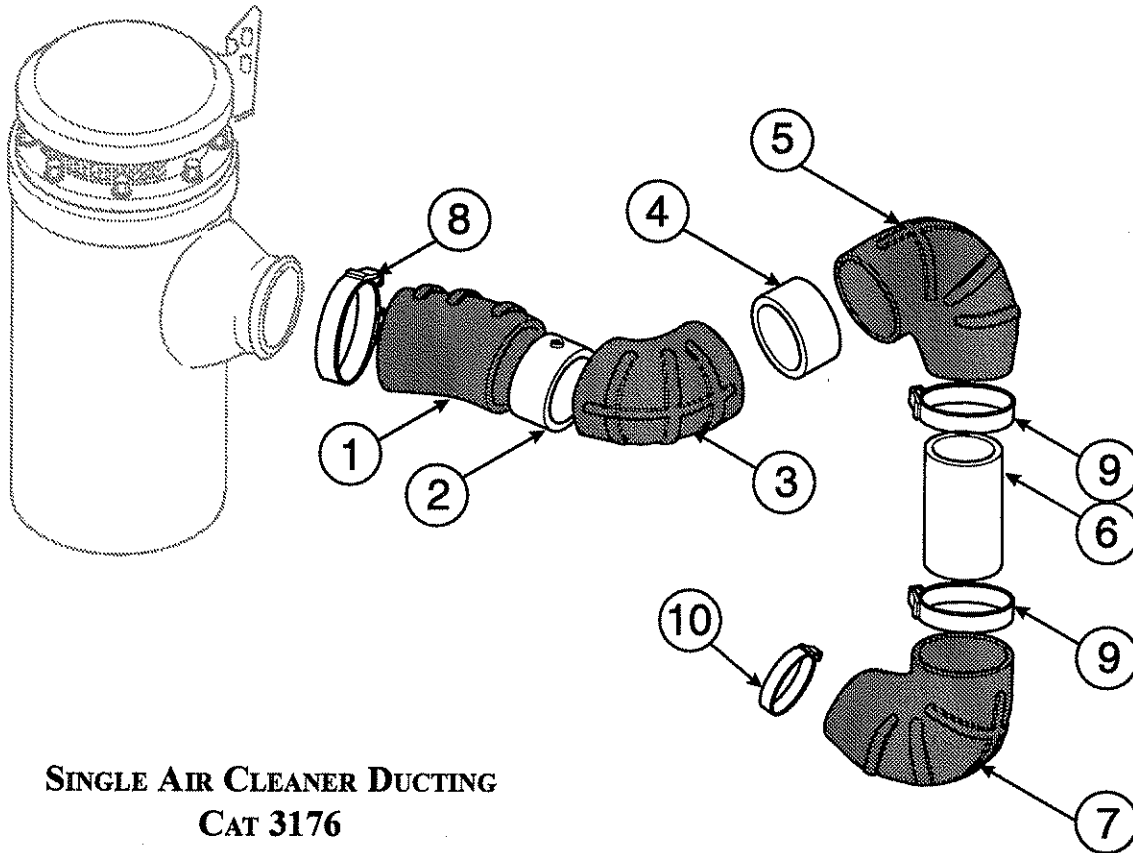

SINGLE AIR CLEANER DUCTING - CAT 3176 - 4800 & 5800

Item	Description	Part Number	Qty
1	Elbow, 54 Deg Rubber 6" ID	04-9038089	1
2	Pipe, 6" OD with Boss	22301-3551-4.0	1
3	Elbow, 69 Deg Rubber 6" ID	22305-3462	1
4	Pipe 6" OD x 4.0"	22301-3550-004	1
5	Elbow 90 Deg Reducer 6"-5" Dia.	22305-3444	1
6	Connector, Aluminum 5.0" OD x 15"	22301-3554-015	1
7	Elbow, 90 Deg Reducer 5" - 4"	22305-3470	1
8	Clamp, Hose 5.75 - 6.62 HT	22302-3405	5
9	Clamp, Breeze T-Bolt 5.25	20427-3436	2
10	Clamp, Breeze T Bolt 4"	04-9048280	1

SINGLE AIR CLEANER DUCTING
CAT 3176
4800 / 5800

Specific BOMs listed: 3028-003-03