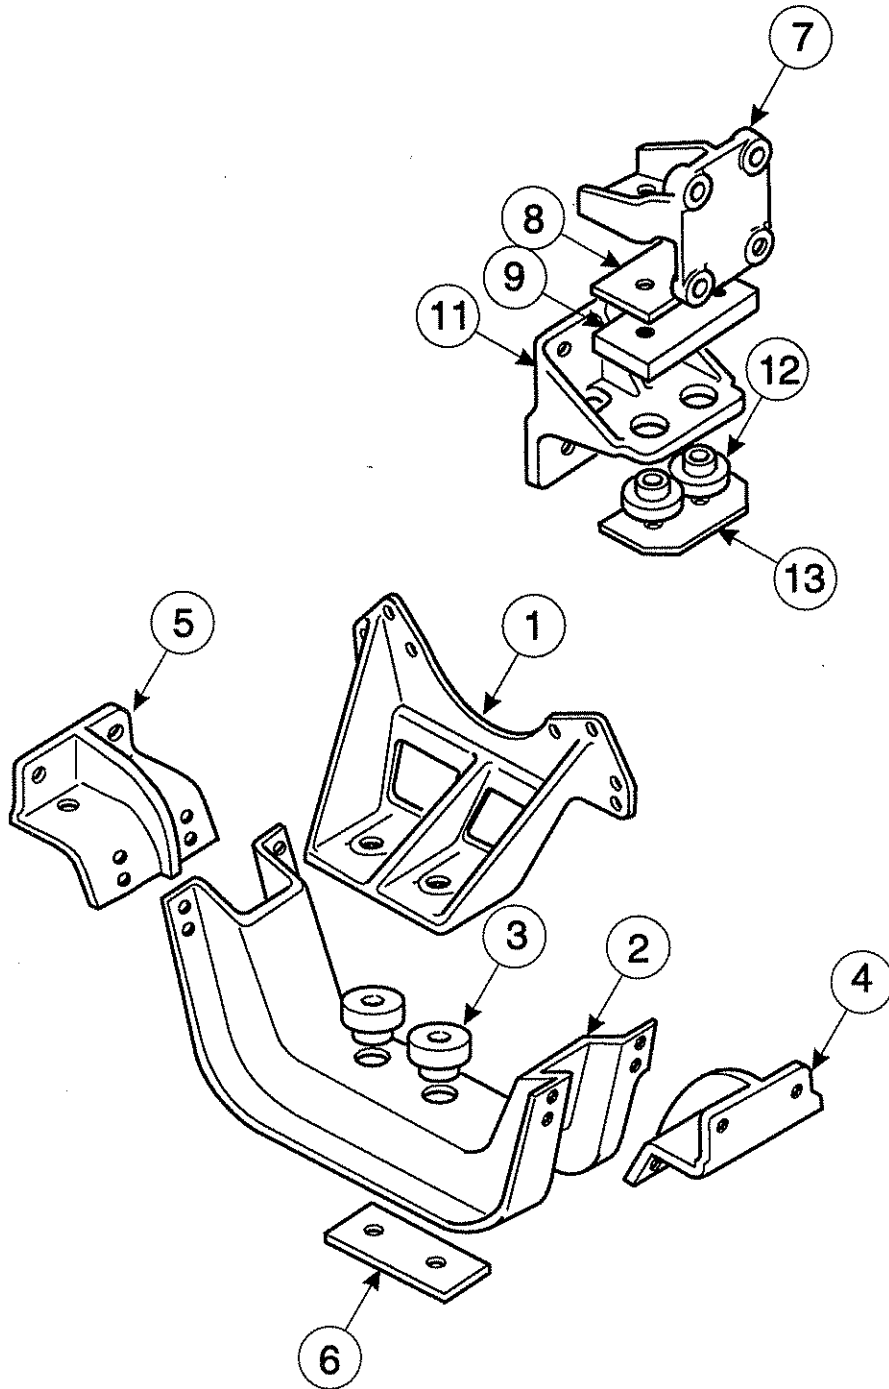

**FRONT AND REAR
ENGINE MOUNTING**

CAT 3306

ENGINE MOUNTING - CATERPILLAR 3306C

ENGINE MOUNTING - CAT 3306C

Item	Description	Part Number	Qty
1	Front Engine Support	12001-3429	1
2	Engine Crossmember	12016-3401	1
3	Engine Mount	12005-3403	2
-	Bolt (Engine Mount) 8ZNC .75-16 x 4.00	223833	2
-	Nut - Elastic Stop	657946	2
4	Crossmember Support LH	12001-3425	1
5	Crossmember Support RH	12001-3426	1
6	Plate, Lower	04-9016901	1
7	Transmission Nodal Mount, Iron	04-9047488	2
8	Spacer .31	12012-3422	2
9	Rubber Mount, Upper	12004-3402	2
10	Bracket, Frame LH	12002-3549	1
11	Bracket, Frame RH	12002-3550	1
12	Rubber Mount, Lower	12004-3401	4
13	Plate	04-9016904	2

Specific BOMs listed: 1018-001-09/10, 1018-020-09, 2058-001-02