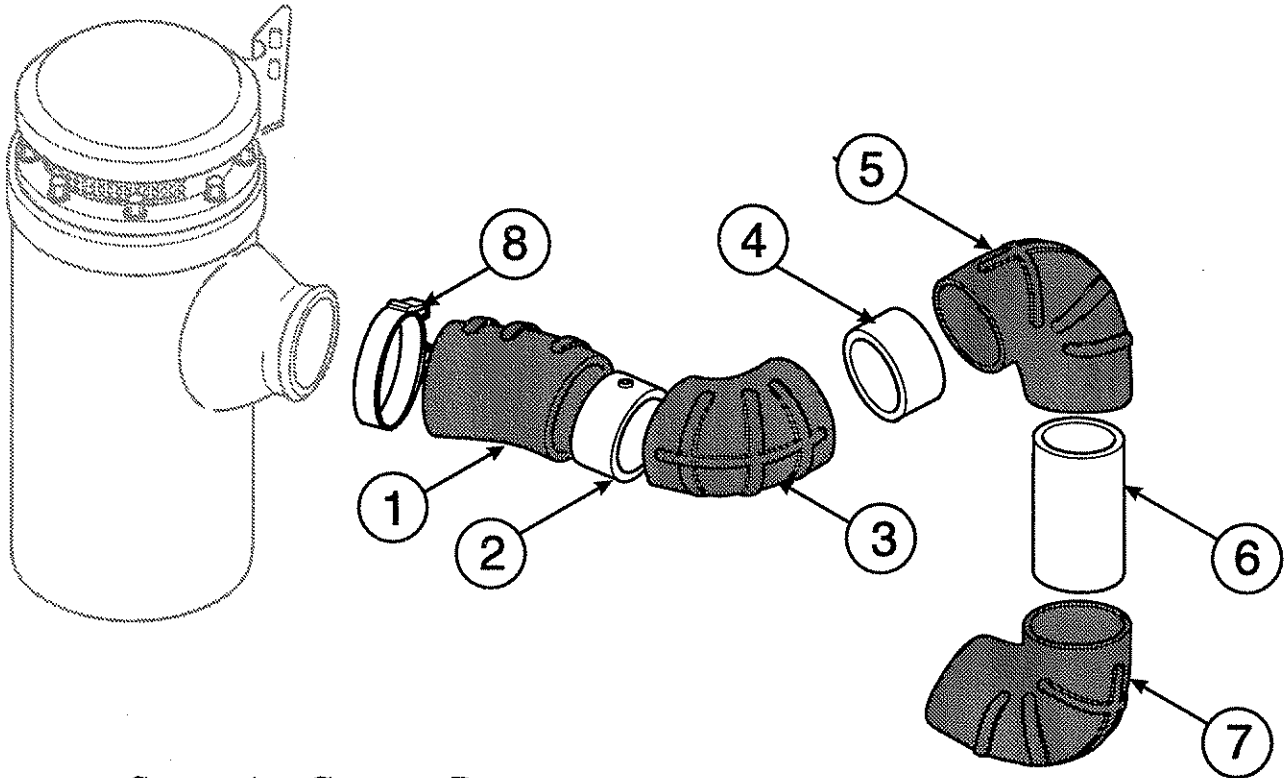

SINGLE AIR CLEANER DUCTING - CUMMINS N14 - 4800 & 5800

Item	Description	Part Number	Qty
1	Elbow, 54 Deg Rubber 6" ID	04-9038089	1
2	Pipe 6" OD x 6.5" with Boss	22301-3551-6.5	1
3	Elbow, 69 Deg Rubber 6" ID	22305-3462	1
4	Pipe, 6" OD x 4"	22301-3550-004	1
5	Elbow, 90 Deg. Rubber 6" ID	04-9038092	1
6	Pipe 6" OD x 10"	22301-3550-010	1
7	Elbow, 90 Deg. Reducer 6" - 5.5"	04-9037183	1
8	Clamp, Hose 5.75 - 6.62 HT	22302-3405	8

**SINGLE AIR CLEANER DUCTING
CUMMINS N14
4800 / 5800**

Specific BOMs listed: 3028-003-04