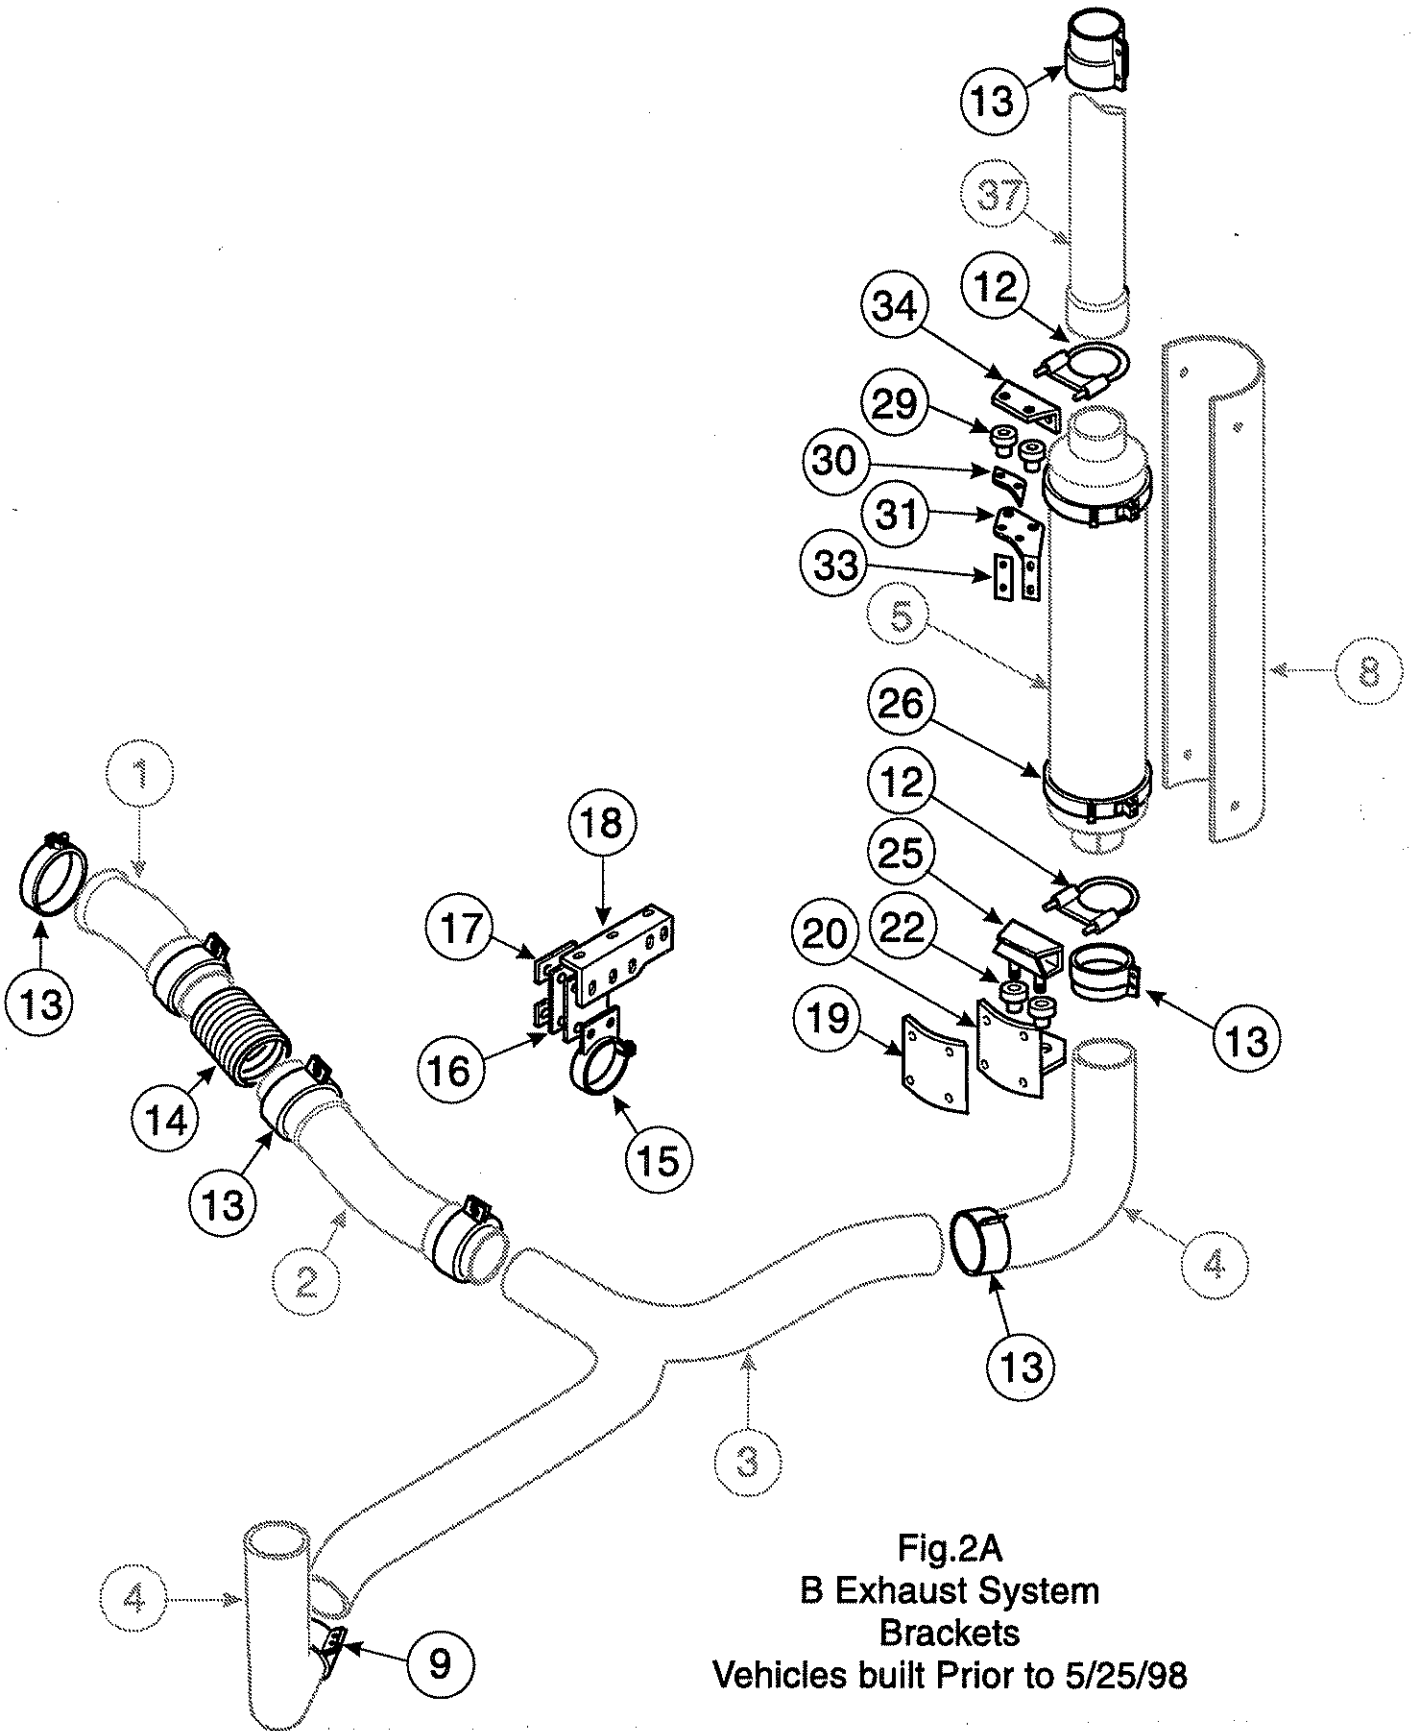

TABLE 2A - See Figure 2A
SUPPORT BRACKETS, B SYSTEM EXHAUST

Fig.2A
B Exhaust System
Brackets
Vehicles built Prior to 5/25/98

TABLE 2A - See Figure 2A
SUPPORT BRACKETS, B SYSTEM EXHAUST

BOM 3108-003-01 3108-003-02 5" Exhaust		
Item	Part Number	Description
12	519060	U-Clamp Assembly
13	9045723	Seal Clamp
14	23518-3401-012	Flex Pipe
15	23504-3418	Exhaust Support Clamp
16	23603-3462	Strap
17	23504-3423	Clamp Plate
18	23513-3574	Turbo Pipe Hanger Bracket
19	23622-3415	Isolator, Lower Exhaust Bracket
20	23605-3411	Lower Exhaust Bracket
22	636353	Lower Isolator, Exhaust Bracket
25	23603-3483	Bracket, B Exhaust Clamp, Lower
26	23103-3411	Clamp, Round Muffler shield
26	23103-3412	Clamp, Swept Back Muffler Shield, Composite Sleeper
26	23103-3406	Clamp, Swept Back Muffler Shield, Alum or Steel Sleeper
29	23622-3414	Isolator, Exhaust Bracket, Upper
30	23622-3417	Isolator, Exhaust Bracket, Upper
31	23605-3409	Bracket, B Exhaust, Upper Cab, RH
31	23605-3410	Bracket, B Exhaust, Upper Cab, LH
33	23622-3416	Isolator, Upper Exhaust Bracket
34	23603-3482	Support, Exhaust, Upper Muffler

Note: Vehicles built Prior to 5/25/1998 only
See T.S.B. 236 98WS001

Specific BOMs listed: 3108-003-01/02