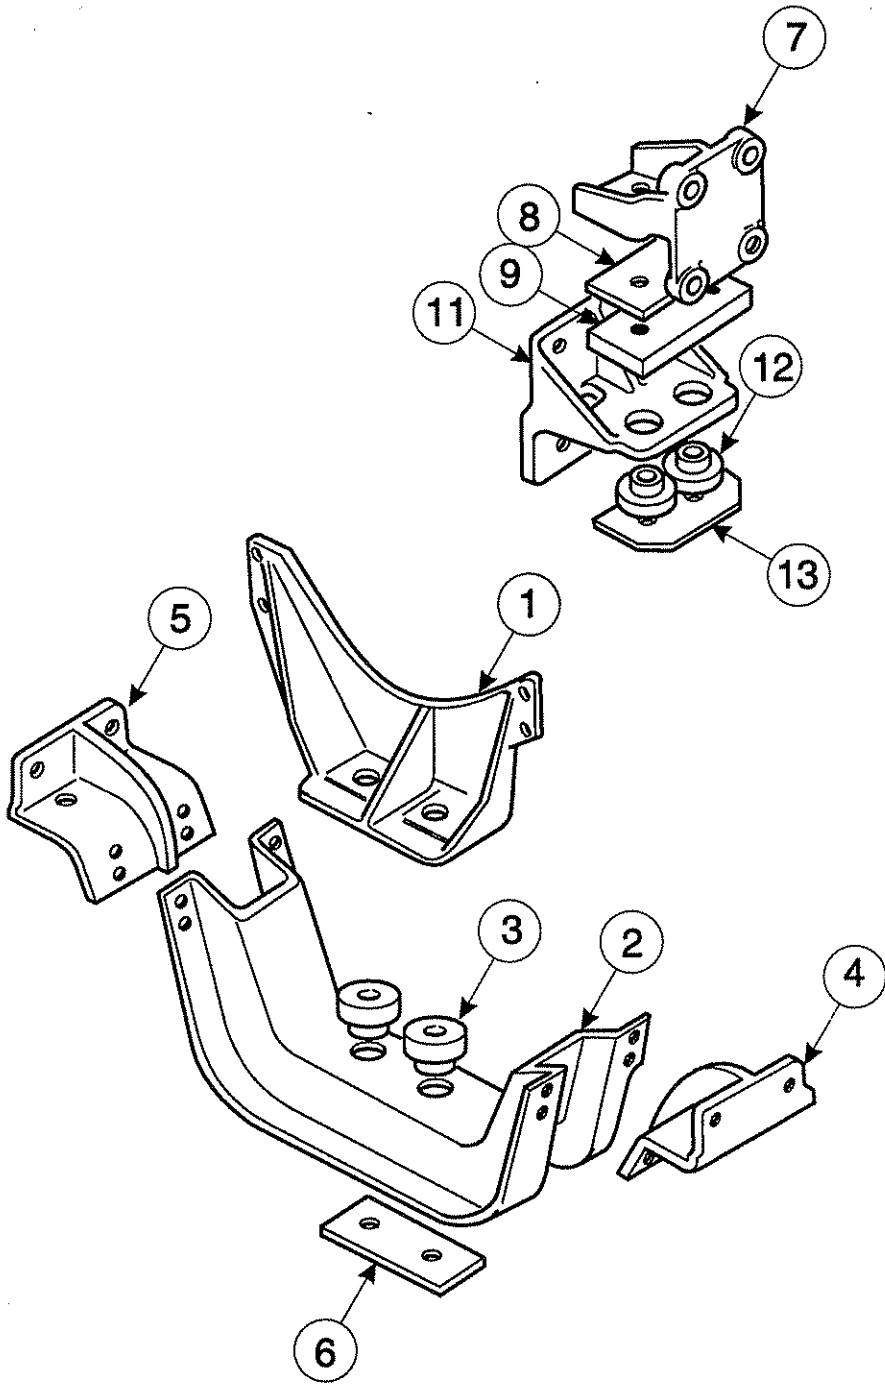

**FRONT AND REAR
ENGINE MOUNTING**

CUMMINS L10 / M11

ENGINE MOUNTING - CUMMINS L10 & M11

ENGINE MOUNTING - CUMMINS L10 & M11

Item	Description	Part Number	Qty
1	Engine Support	12001-3462	1
2	Engine Crossmember	12016-3401	1
3	Engine Mount	12005-3403	2
-	Bolt (Engine Mount) 8ZNC .75-16 x 4.00	223833	2
-	Nut, Elastic Stop	657946	2
4	Crossmember Support LH	12001-3440	1
5	Crossmember Support RH	12001-3441	1
6	Plate, Lower	04-9016901	1
7	Bracket, Transmission Nodal Mount, Iron	04-9047488	2
8	Spacer	12012-3425	2
9	Rubber Mount, Upper	12004-3402	2
10	Bracket, Frame LH	12002-3547	1
11	Bracket, Frame RH	12002-3548	1
12	Rubber Mount - Lower	12004-3401	4
13	Plate	04-9016904	2

Specific BOMs listed: 1018-005-02, 1018-025-07/08, 2058-001-04