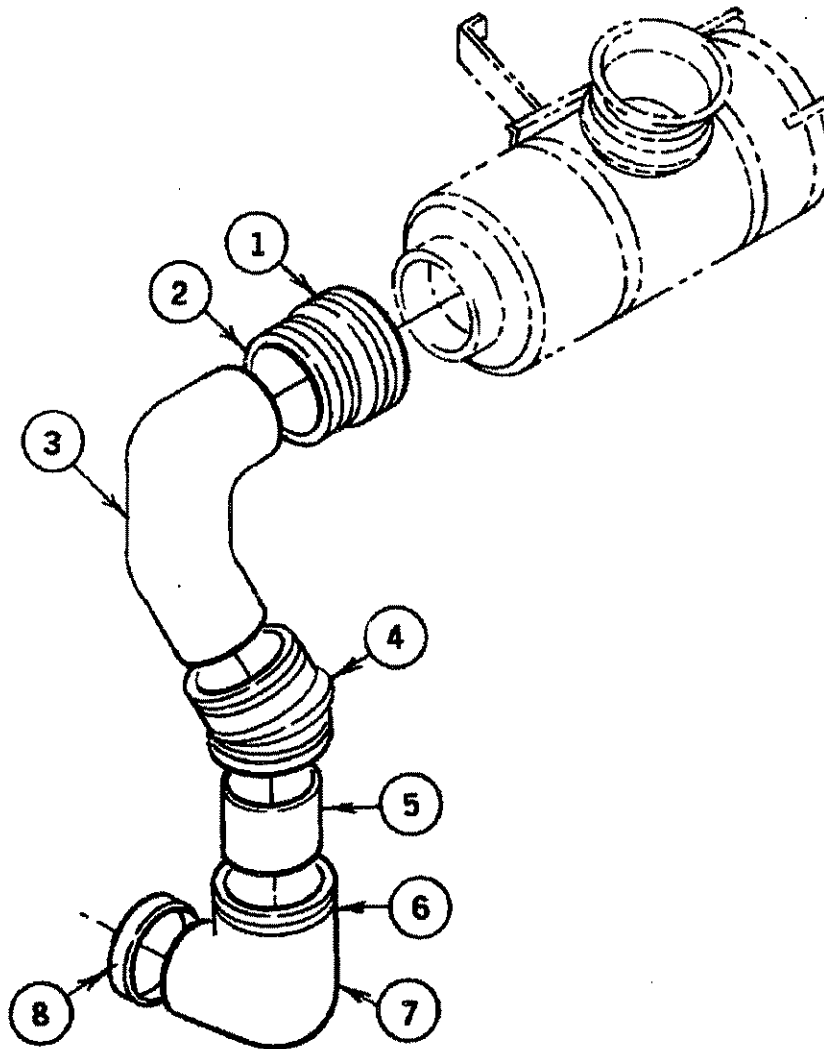

5800 MODEL WITH DETROIT DIESEL SERIES 60 ENGINE

Item	Description	Part Number	Qty
1	Clamp, T-bolt 7.0	04-9036387	1
2	Reducer, 7.0-6.0	22305-3473	1
3	Elbow, single Air Duct	22301-3497	1
4	Clamp, Hose 5.75-6.62	22302-3405	4
5	Hose, Hump 6.0 ID x 4.0 long	22315-3417	1
6	Pipe, Air Intake 6.0 x 15 Degree	22301-3556	1
7	Elbow, 90 Degree Reducer 6.0-5.0 Dia.	22305-3444	1
8	Clamp, Breeze T-bolt 5.25	20427-3436	1

Specific BOMs listed: 3028-001-11