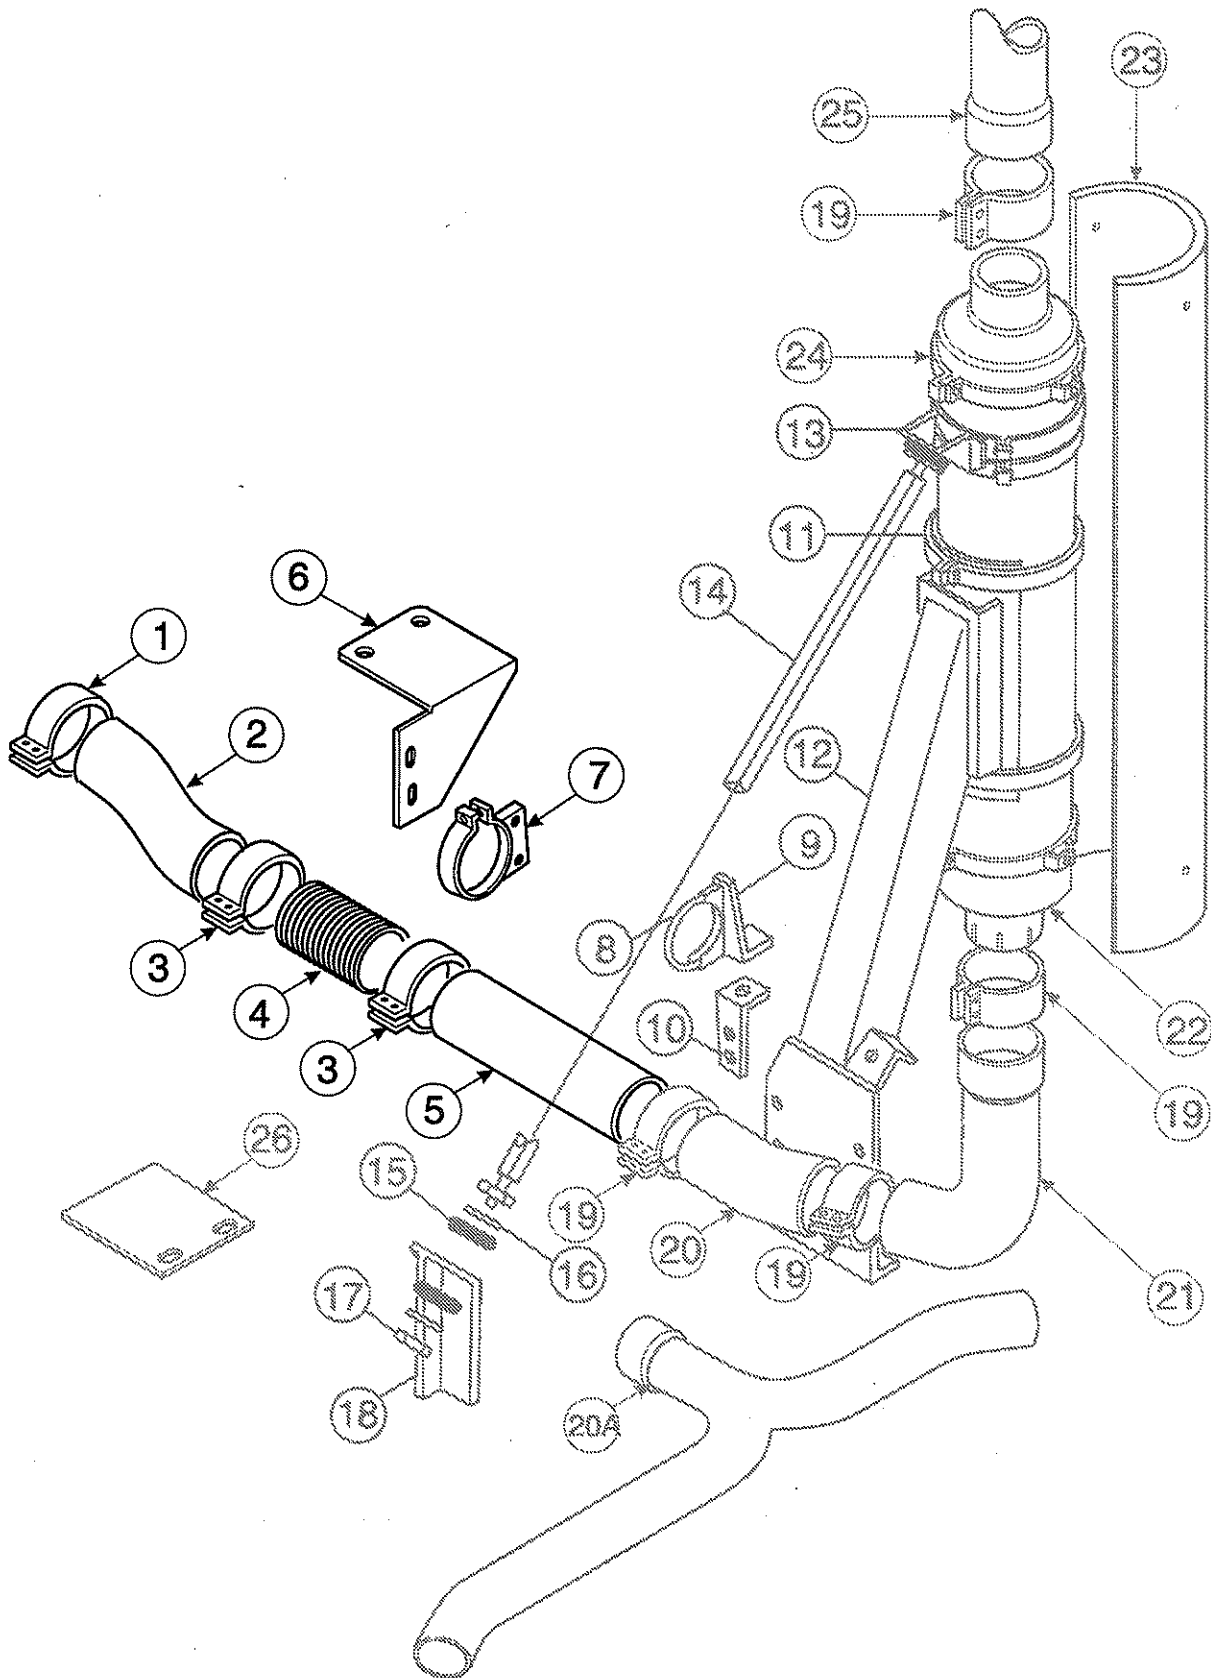

3109-006-05 CUMMINS TURBO PIPES N14 49FX/SX, & 59SS

Item	Description	Part Number	Qty
1	V-Band Clamp 5"	543871	1
2	Pipe, Upper Turbo N14	23530-3483	1
3	Seal Clamp 4" Preformed	9045723	2
4	Flexpipe 5" Dia	23518-3401-012	1
5	Pipe, Lower Turbo N14	23530-3486	1
6	Bracket, Turbo Pipe Support	23513-3549	1
7	Bracket, Exhaust Clamp	23504-3411	1

3109-006-06 CUMMINS TURBO PIPES N14 49EX

Item	Description	Part Number	Qty
1	V-Band Clamp 5"	543871	1
2	Pipe, Upper Turbo N14/S60	23530-3483	1
3	Seal Clamp 4" Preformed	9045723	2
4	Flexpipe 5" Dia	23518-3401-012	1
5	Pipe, Lower Turbo N14 EX	23530-3462	1
6	Bracket, Turbo Pipe Support	23513-3549	1
7	Bracket, Exhaust Clamp	23504-3411	1

3109-007-05 SERIES 60 TURBO PIPES, 49FX/SX, & 59SS

Item	Description	Part Number	Qty
1	V-Band Clamp 5"	543871	1
2	Pipe, Upper Turbo N14/S60	23530-3483	1
3	Seal Clamp 4" Preformed	9045723	2
4	Flexpipe 5" Dia	23518-3401-012	1
5	Pipe, Lower Turbo S60	23530-3487	1
6	Bracket, Turbo Pipe Support	23513-3549	1
7	Bracket, Exhaust Clamp	23504-3411	1

3109-007-06 SERIES 60 TURBO PIPES 49EX

Item	Description	Part Number	Qty
1	V-Band Clamp 5"	543871	1
2	Pipe, Upper Turbo N14/S60	23530-3483	1
3	Seal Clamp 4" Preformed	9045723	2
4	Flexpipe 5" Dia	23518-3401-012	1
5	Pipe, Lower Turbo N14/S60 EX	23530-3463	1
6	Bracket, Turbo Pipe Support	23513-3549	1
7	Bracket, Exhaust Clamp	23504-3411	1

Specific BOMs listed: 3109-006-05, 3109-006-06, 3109-007-05, 3109-007-06