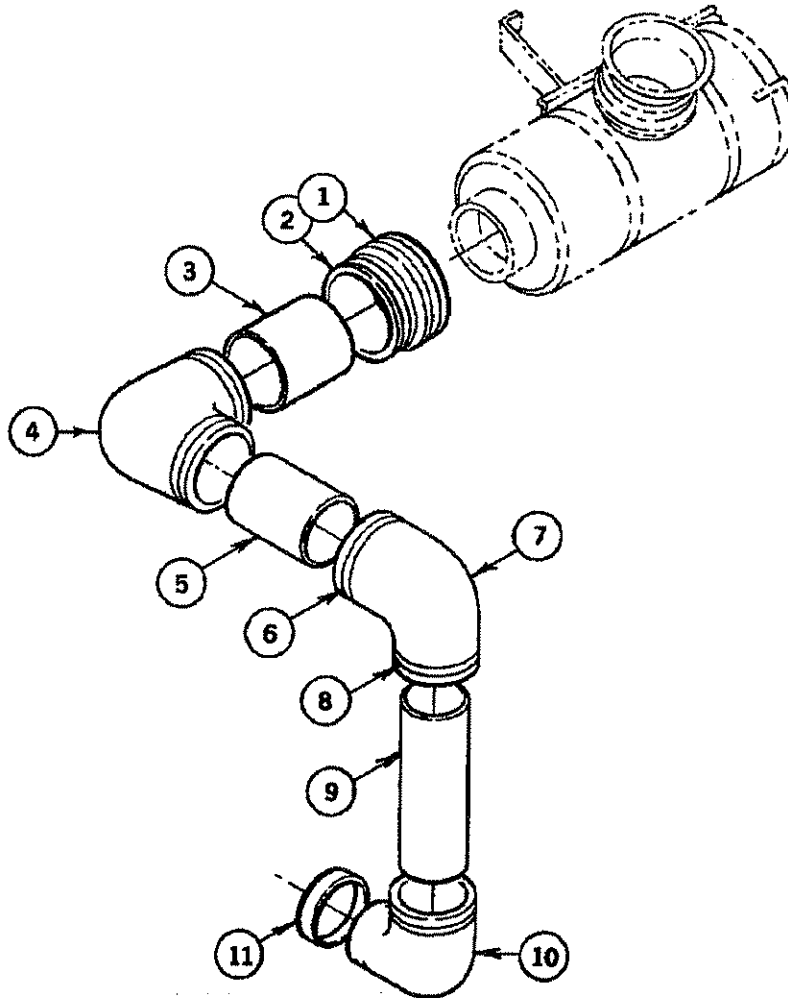

UNDER HOOD AIR CLEANER DUCTING

5900 MODEL WITH CAT 3176 ENGINE

Item	Description	Part Number	Qty
1	Reducer 7.0-6.0	22305-3473	1
2	Clamp, T-bolt 7.0	04-9036387	1
3	Pipe, 6.0 OD x 6.0 long	22301-3550-006	1
4	Elbow, 90 Degree Rubber 6.0 Dia.	04-9036165	1
5	Clamp, Hose 5.75 - 6.62	22302-3405	1
6	Pipe, 6.0 OD x 6.5 long	22301-3551-6.5	1
7	Elbow, 90 Degree Reducing 6.0-5.0	22305-3444	1
8	Pipe, 5.0 x 15.0 long	22301-3554-015	1
9	Clamp, Hose 4.75-5.62	22302-3406	2
10	Elbow, 90 Degree Reducing 5.0-4.0	22305-3470	1
11	Clamp, T-bolt 4.0	04-9048280	1

Specific BOMs listed: 3028-001-02