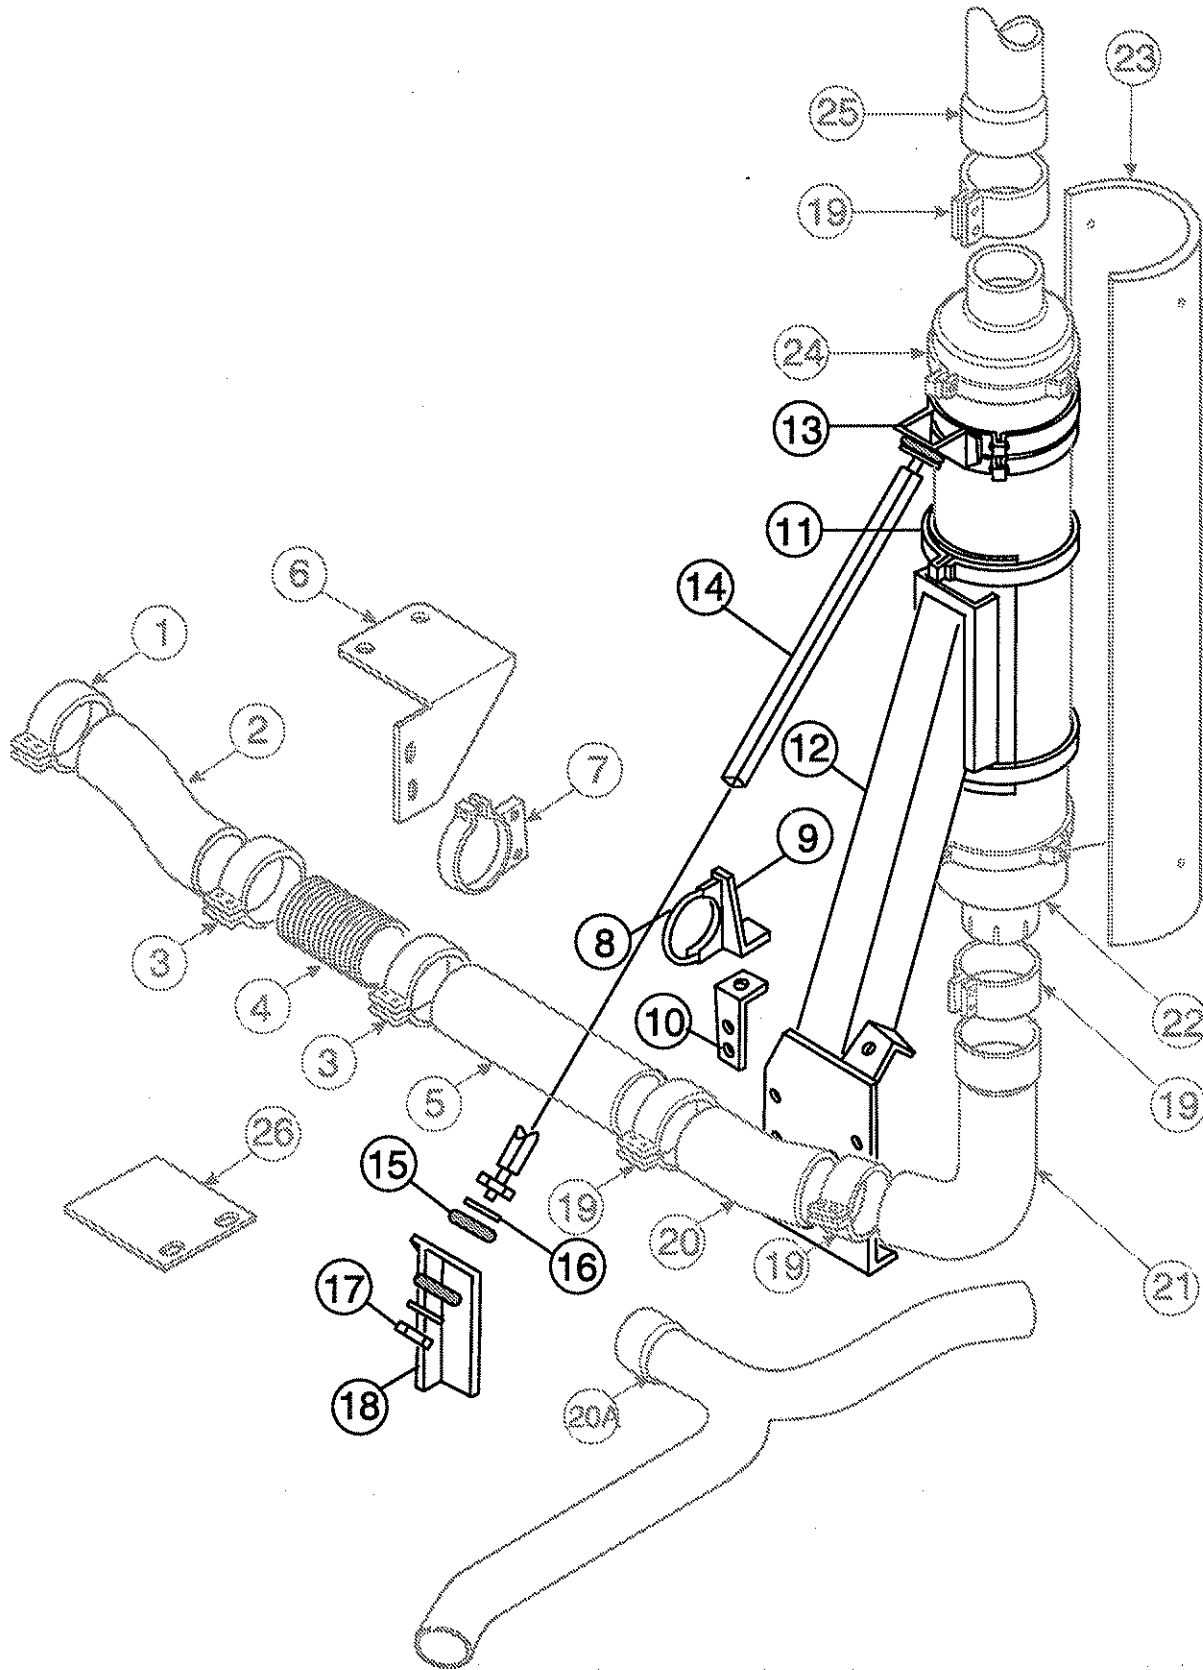

3108-004-00/12 EXHAUST SUPPORT BRACKETS (S=Single Exhaust, D=Dual Exhaust)

Item	Description	Part Number	Qty	
			S	D
8	U Clamp Assy 5"	519060	1	2
9	Bracket, FVB Pipe Support	23513-3545	1	2
10	Bracket, Bottom Pipe Support	23513-3499	1	2
11	Clamp	9029668	2	4
12	Muffler Support Bracket, FVB Single	23612-3419	1	2
13	Bracket & Clamp Assy	23613-3412	1	2
14	Strut	23614-3418	1	2
15	Rubber Bushing	23621-3402	4	8
16	Washer, Hard 2.25 x .78 x .19	4011-3429	4	8
17	Nut, Lock Prtrq Cad .50 -20 x 1.5	4012-3419	AR	AR
18	Bracket, Strut	23613-3419	1	2

Specific BOMs listed: 3109-004-00/12