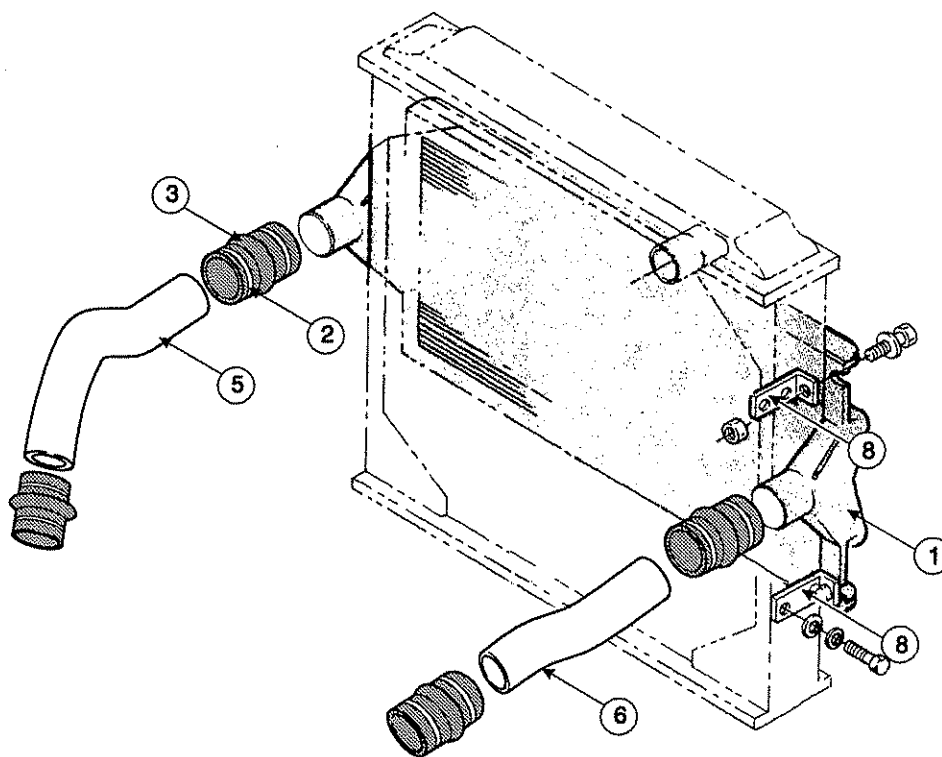

CHARGE AIR COOLER AND DUCTING - DETROIT SERIES 60

Item	Description	Part Number	Qty
1	Charge Air Cooler	22227-3409	1
2	Clamp, T Bolt HD, 4.06 - 4.3	20427-3431	8
3	Hump Hose with Reinforcing Rings	22315-3423	4
4	<i>Part of Engine Assembly</i>		
5	Tube, CAC LHS	22303-3501	1
6	Tube, CAC RHS	22303-3502	1
7	<i>Not Required</i>		
8	Bracket, CAC Support	22228-3412	4

**CHARGE AIR COOLER AND DUCTING
DETROIT SERIES 60**