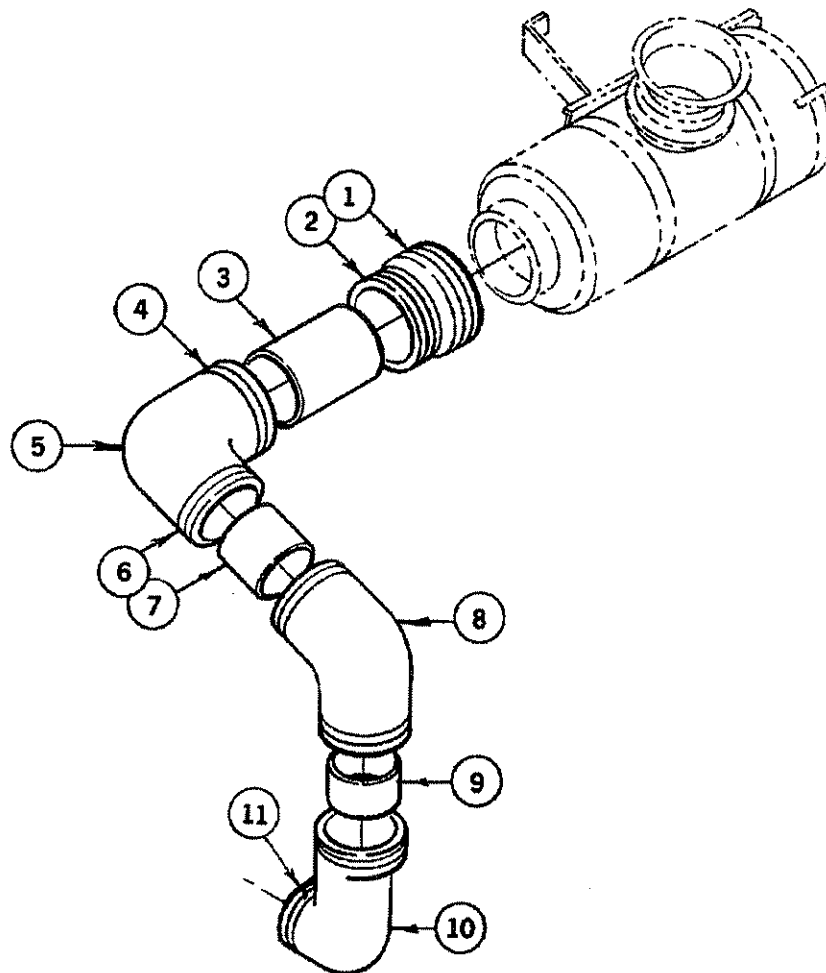

UNDER HOOD AIR CLEANER DUCTING

5800 MODEL WITH CUMMINS L10/M11 ENGINE

Item	Description	Part Number	Qty
1	Clamp, T-bolt 7.0	04-9036387	1
2	Reducer, 7.0-6.0	22305-3473	1
3	Pipe, 6.0 OD x 8.5 long	22301-3550-8.5	1
4	Clamp, Hose 5.75-6.62	22302-3405	2
5	Elbow, 90 Degree Reducing 6.0-5.5 ID	04-9037183	1
6	Clamp, Hose 4.75-5.62	22302-3406	4
7	Pipe, 5.5 OD x 4.0 long	22301-3555-004	1
8	Elbow, 45 Degree Rubber 5.5 Dia.	04-9002067	1
9	Pipe, 5.5 OD x 6.0 long	22301-3555-006	1
10	Elbow, Reducing 5.5-4.0	22305-3491	1
11	Clamp, T-bolt 4.0	04-9048280	1

Specific BOMs listed: 3028-001-10