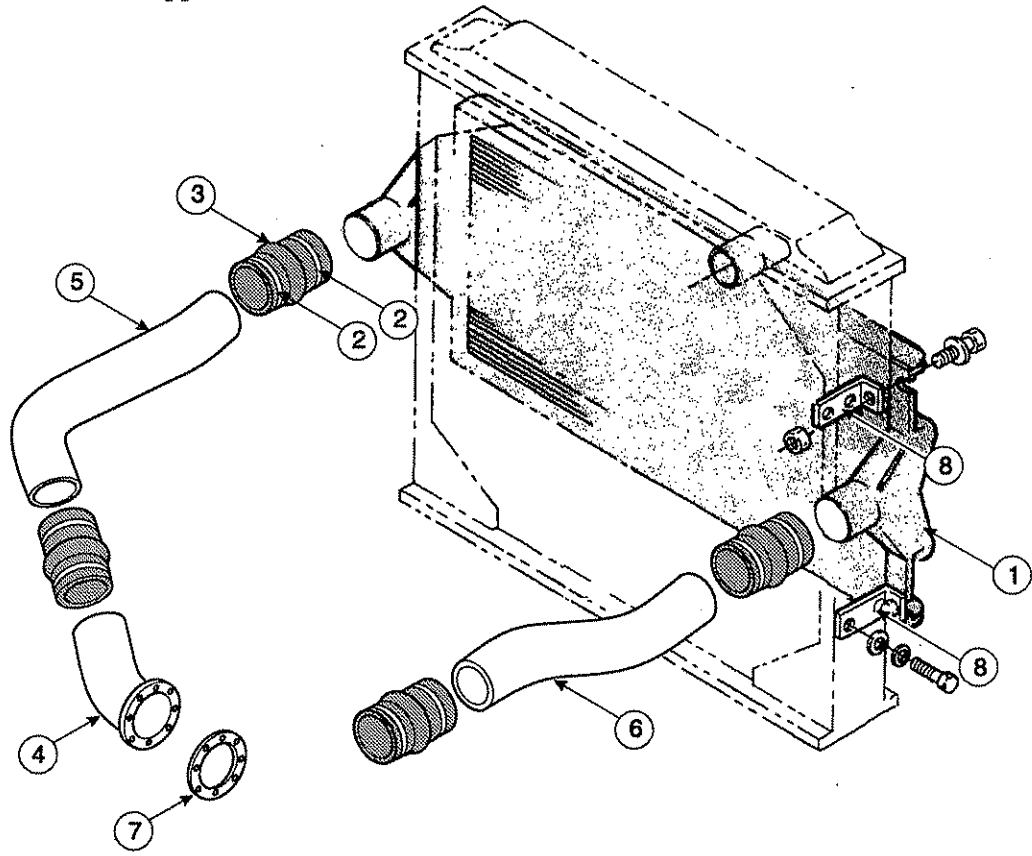

ENGINE

CHARGE AIR COOLER

1.6.6

CHARGE AIR COOLER AND DUCTING - CAT 3406E - 550 OR 750 CFM COMPRESSOR

Item	Description	Part Number	Qty
1	Charge Air Cooler	22227-3409	1
2	Clamp, T Bolt HD, 4.06 - 4.3	20427-3431	8
3	Hump Hose with Reinforcing Rings	22315-3423	4
4	CAC, Adaptor	22303-3458	1
5	Tube, CAC LHS	22303-3490	1
6	Tube, CAC RHS	22303-3491	1
7	Gasket, Intake Manifold	22319-3407	1
8	Bracket, CAC Support	22228-3412	4

**CHARGE AIR COOLER AND DUCTING
CAT 3406E
550 OR 750 CFM COMPRESSOR**