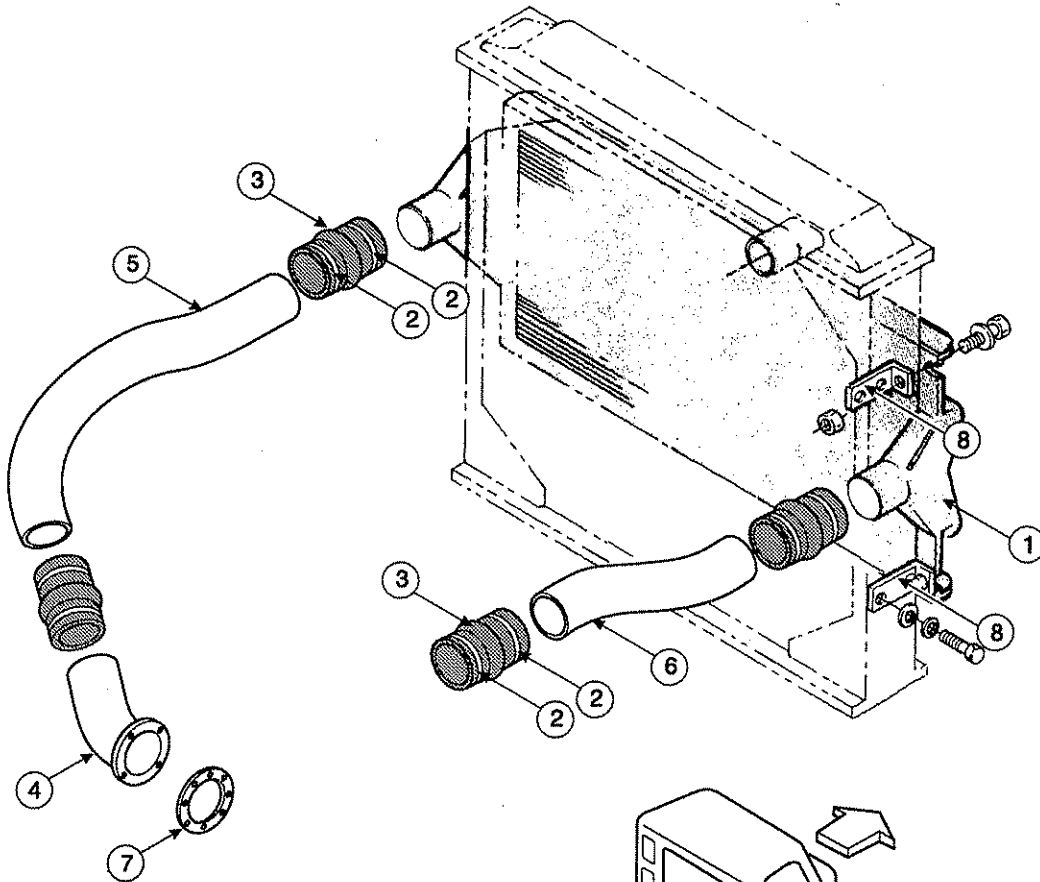

CHARGE AIR COOLER AND DUCTING - CAT 3406E - 1400 CFM COMPRESSOR

Item	Description	Part Number	Qty
1	Charge Air Cooler	22227-3409	1
2	Clamp, T Bolt HD, 4.06 - 4.3	20427-3431	8
3	Hump Hose with Reinforcing Rings	22315-3423	4
4	Adaptor, Manifold	22303-3442	1
5	Tube, CAC LHS	22303-3490	1
6	Tube, CAC RHS	22303-3492	1
7	Gasket, Intake Manifold	22319-3407	1
8	Bracket, CAC Support	22228-3412	4

CHARGE AIR COOLER AND DUCTING
CAT 3406E
1400 CFM COMPRESSOR

Specific BOMs listed: 3028-002-02