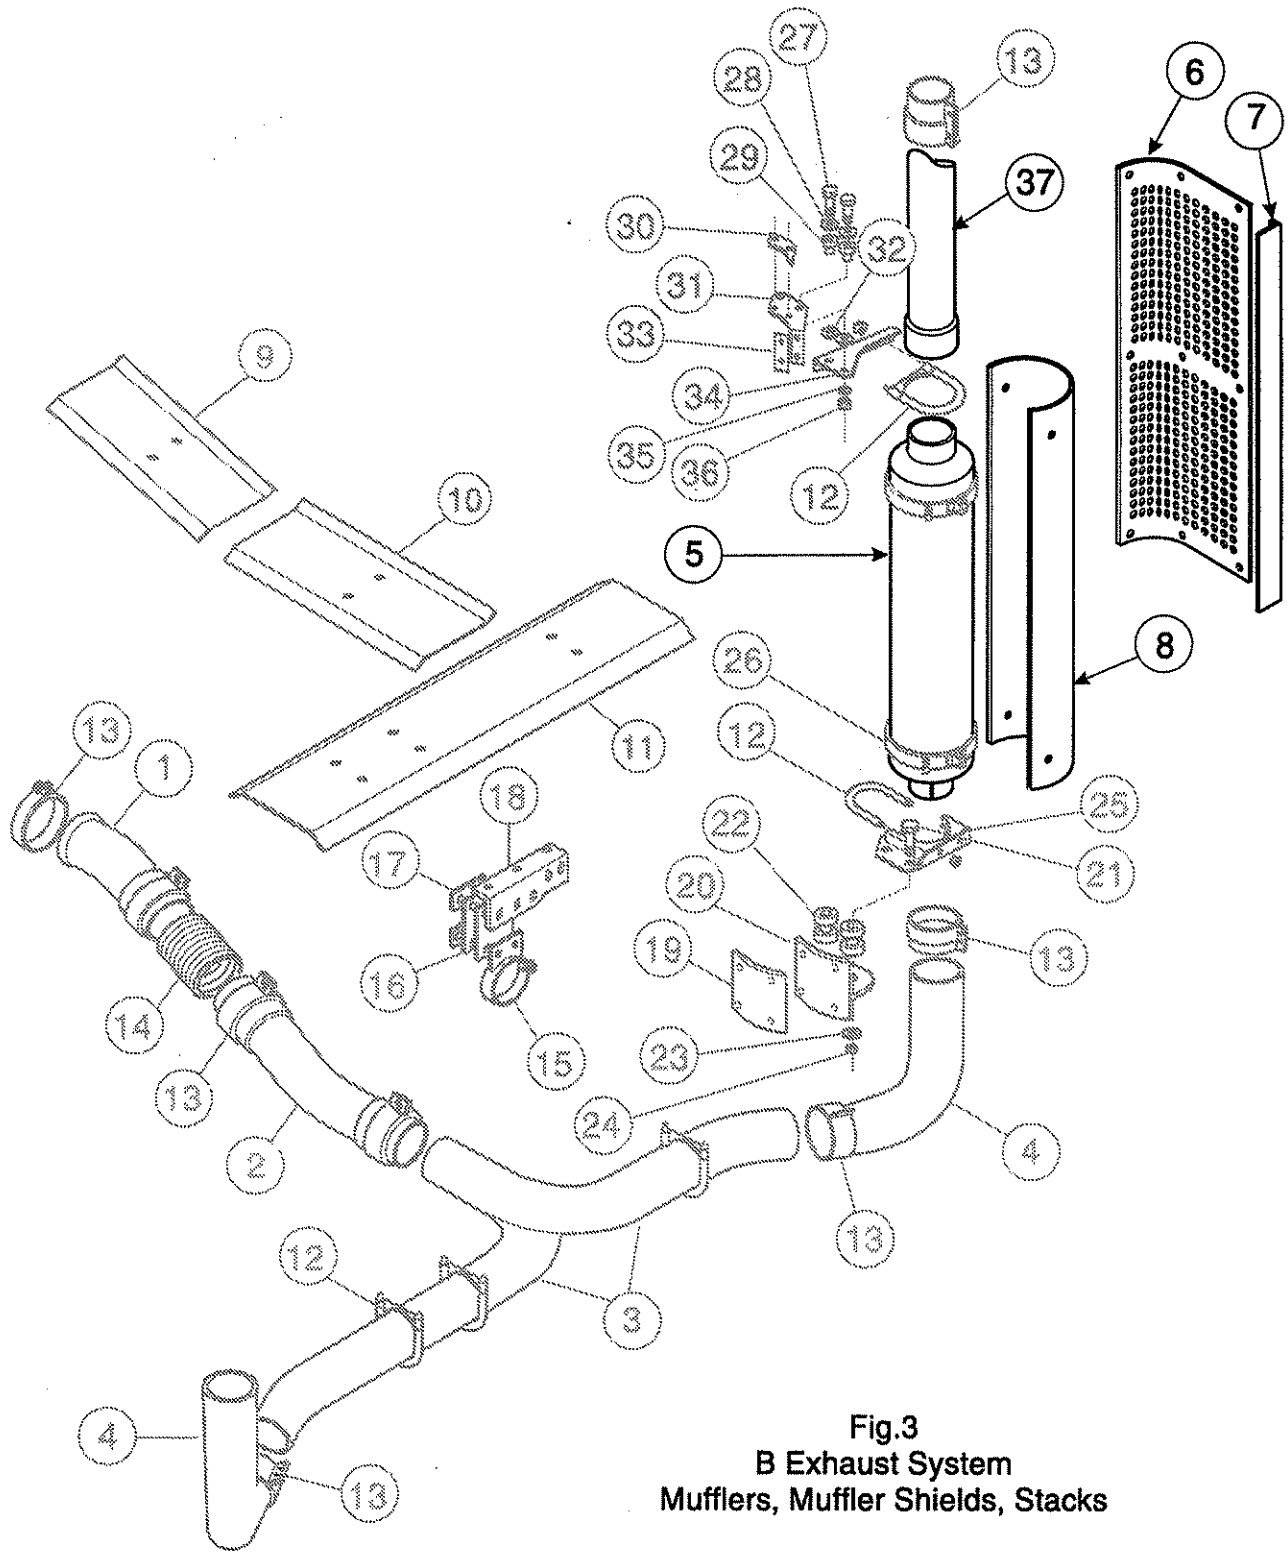

TABLE 3C Continued - See Figure 3

Fig.3
B Exhaust System
Mufflers, Muffler Shields, Stacks