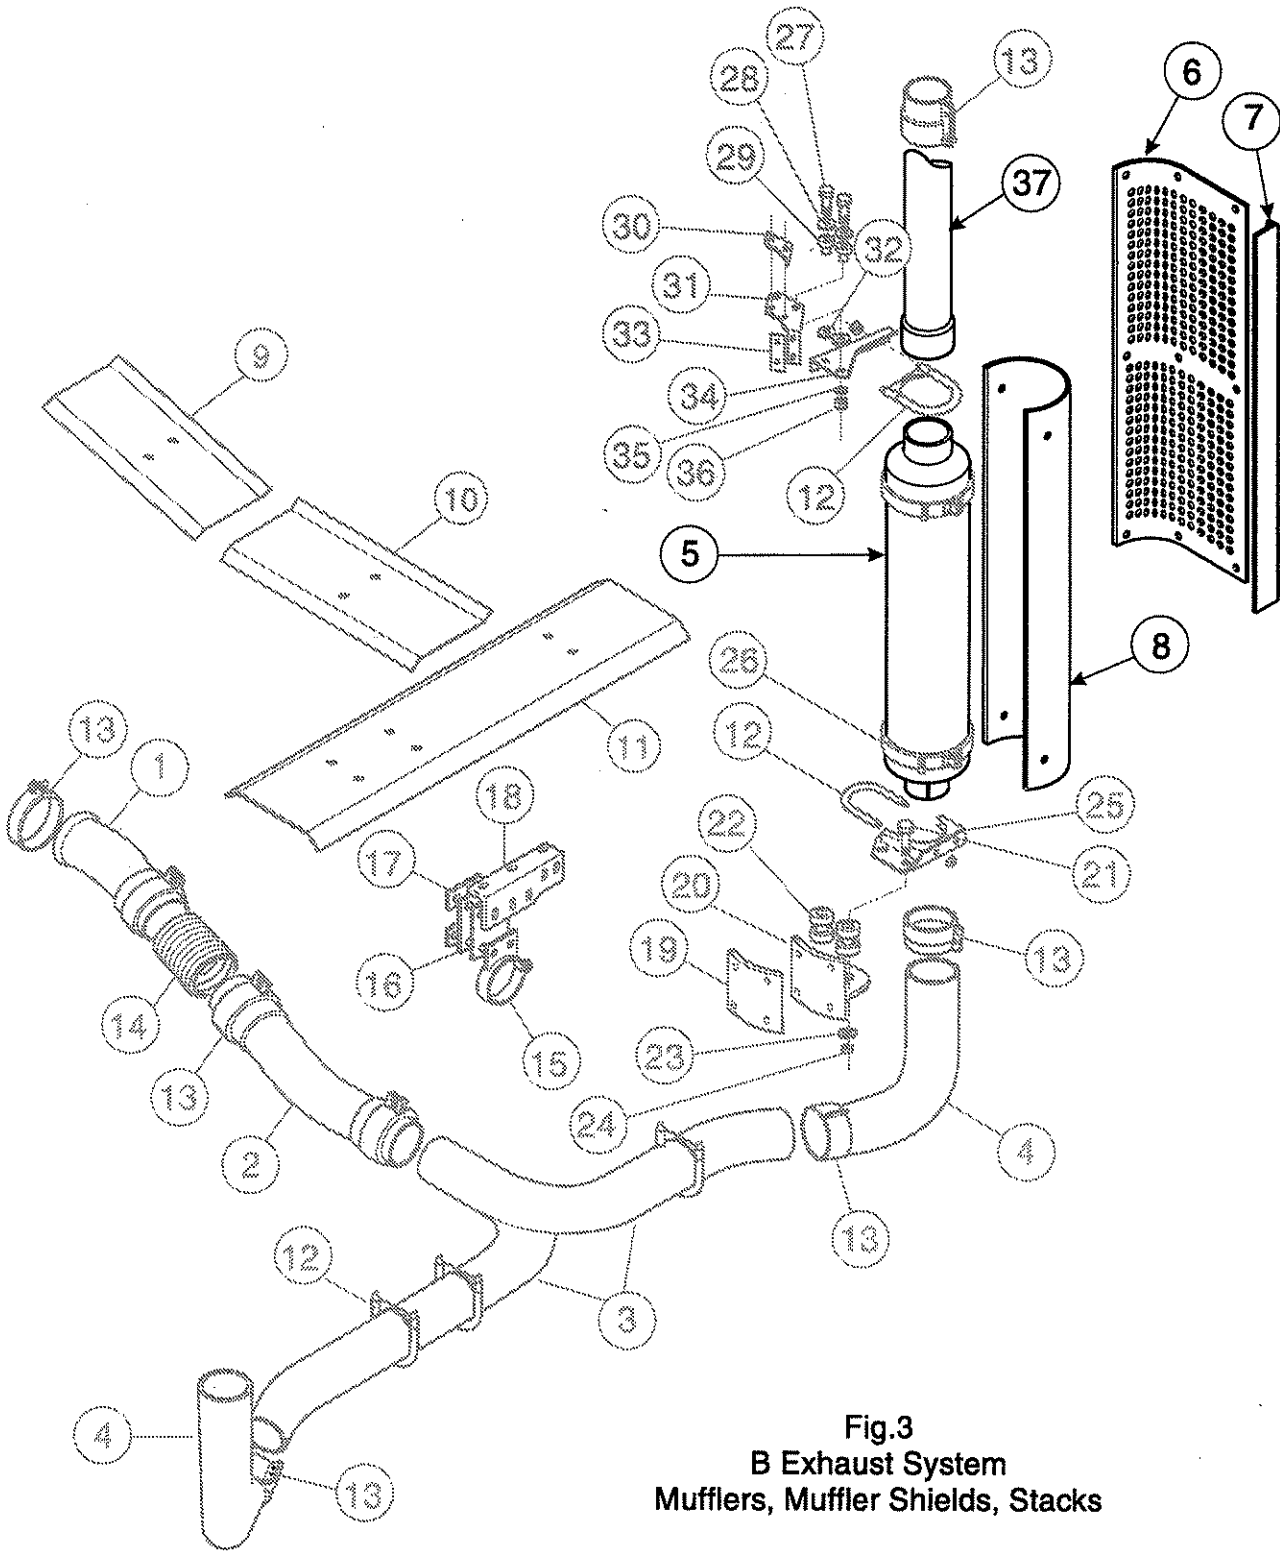

**TABLE 2B - See Figure 2B
SUPPORT BRACKETS, B SYSTEM EXHAUST**

Item #	BOM 3108-003-01 3108-003-02 5" Exhaust Part Number	BOM 3108-003-03 3108-003-06 4" Exhaust Part Number	Description
12	519060	669724	U-Clamp Assembly
13	9045723	9045722	Seal Clamp
14	23518-3401-012	23518-3402-012	Flex Pipe
15	23504-3418	23504-3422	Exhaust Support Clamp
16	23603-3462	23603-3473	Strap
17	23504-3423	23504-3423	Clamp Plate
18	23513-3574	23513-3574	Turbo Pipe Hanger Bracket
19	23622-3415	23622-3415	Isolator, Lower Exhaust Bracket
20	23605-3424	23605-3411	Lower Exhaust Bracket
21	181649	181649	Bolt, Hex 52NC, .38-24x2.25
22	23622-3419	636353	Lower Isolator, Exhaust Bracket
23	23622-3420	23622-3420	Washer, Exhaust Isolator
24	656312	656312	Nut, Elastic Stop CAD, .38-24
25	23603-3497	23603-3491	Bracket, B Exhaust Clamp, Lower
26	23103-3411	23103-3411	Clamp, Round Muffler shield
26	23103-3412	23103-3412	Clamp, Swept Back Muffler Shield, Composite Sleeper
26	23103-3406	23103-3406	Clamp, Swept Back Muffler Shield, Alum or Steel Sleeper
27	4001-3425	4001-3425	Bolt, Hex, SS .38-16x2.0
28	4002-3408	4002-3408	Washer, SST 1.25x.41x.078
29	23622-3414	23622-3414	Isolator, Exhaust Bracket, Upper
30	23622-3417	23622-3417	Isolator, Exhaust Bracket, Upper
31	23605-3409	23605-3409	Bracket, B Exhaust, Upper Cab, RH
31	23605-3410	23605-3410	Bracket, B Exhaust, Upper Cab, LH
32	4002-3402	4002-3408	Flat Washer, SS .38 Std.
33	23622-3416	23622-3416	Isolator, Upper Exhaust Bracket
34	23605-3417	23605-3417	Support, Exhaust, Upper Muffler
35	4002-3402	4002-3402	Flat Washer, SS .38 Std.
36	4003-3402	4003-3402	Locknut, SS Nylock, .38-16

Note: Vehicles built After 5/25/1998 only

Specific BOMs listed: 3108-003-01/02, 3108-003-03, 3108-003-06

**TABLE 3A - See Figure 3
MUFFLERS - B SYSTEM EXHAUST**

Fig.3
B Exhaust System
Mufflers, Muffler Shields, Stacks