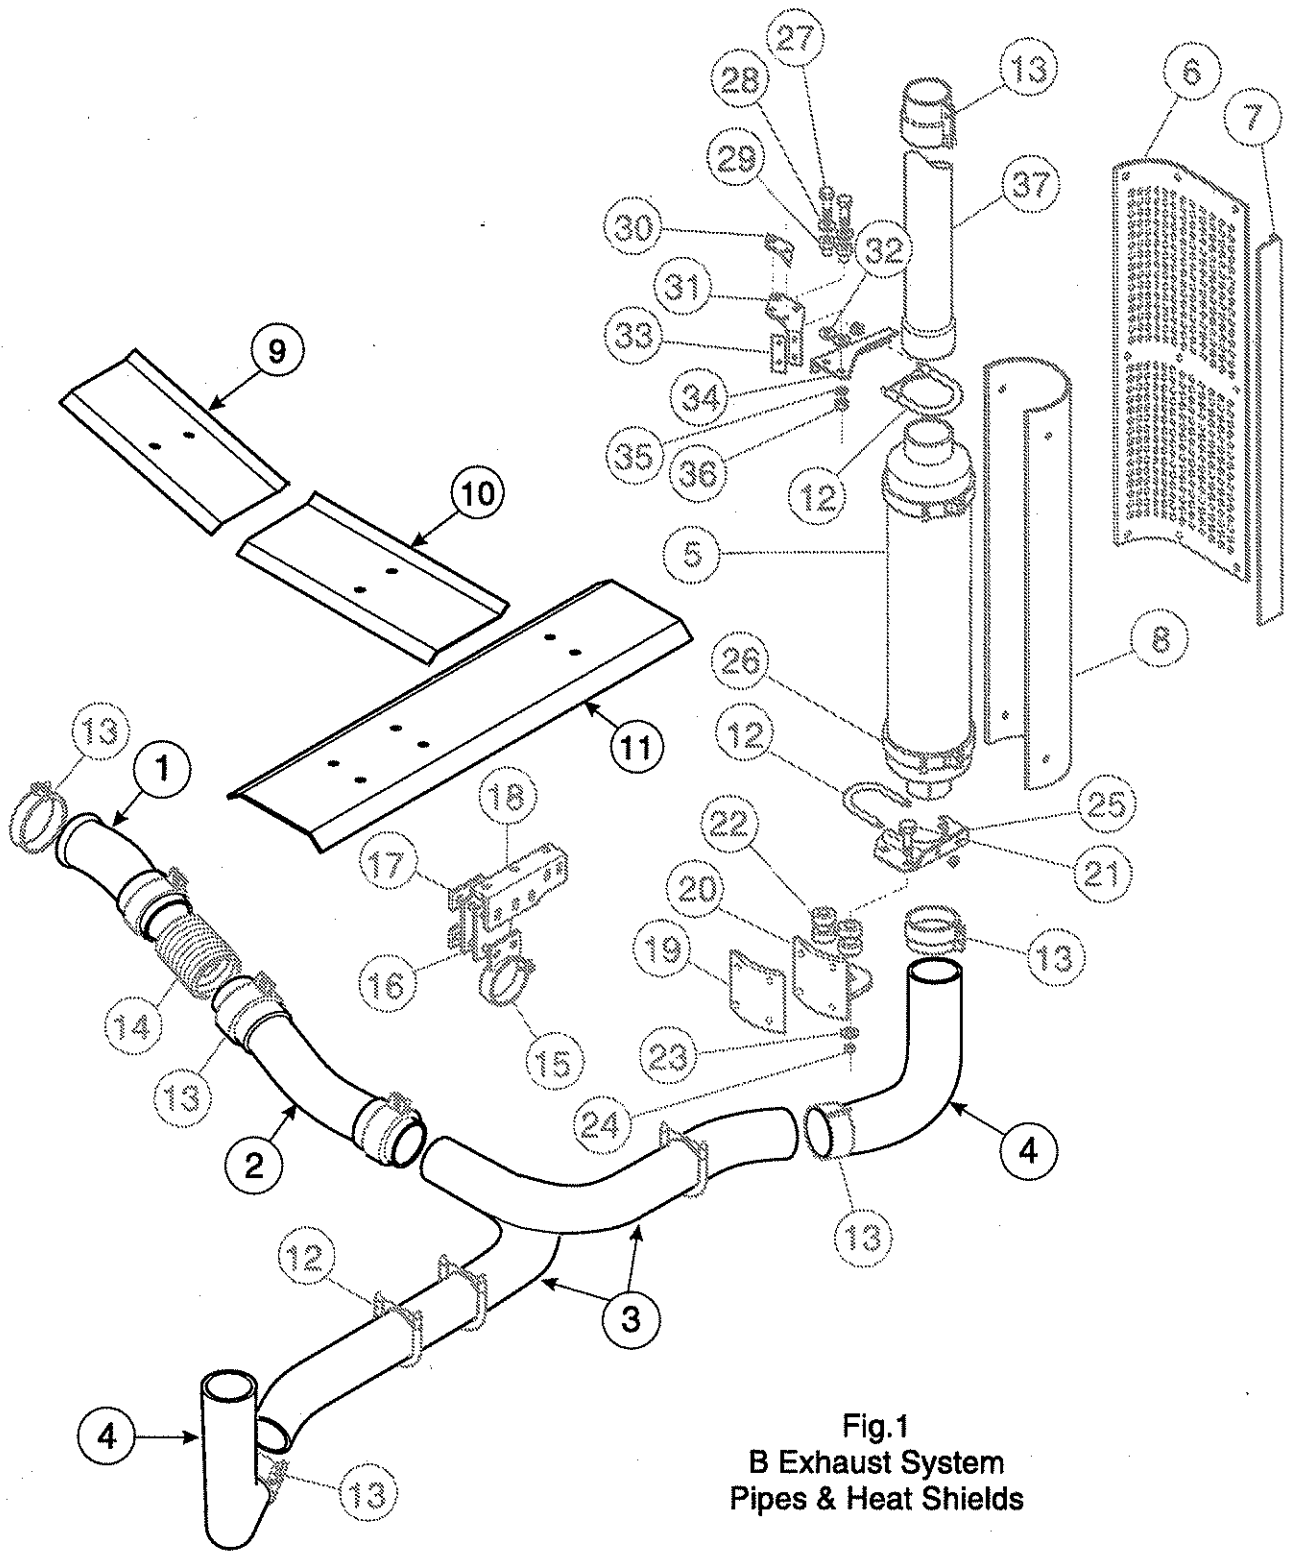

**TABLE 1B - See Figure 1
TURBO PIPES - CUMMINS ENGINES - B SYSTEM EXHAUST**

Fig.1
B Exhaust System
Pipes & Heat Shields