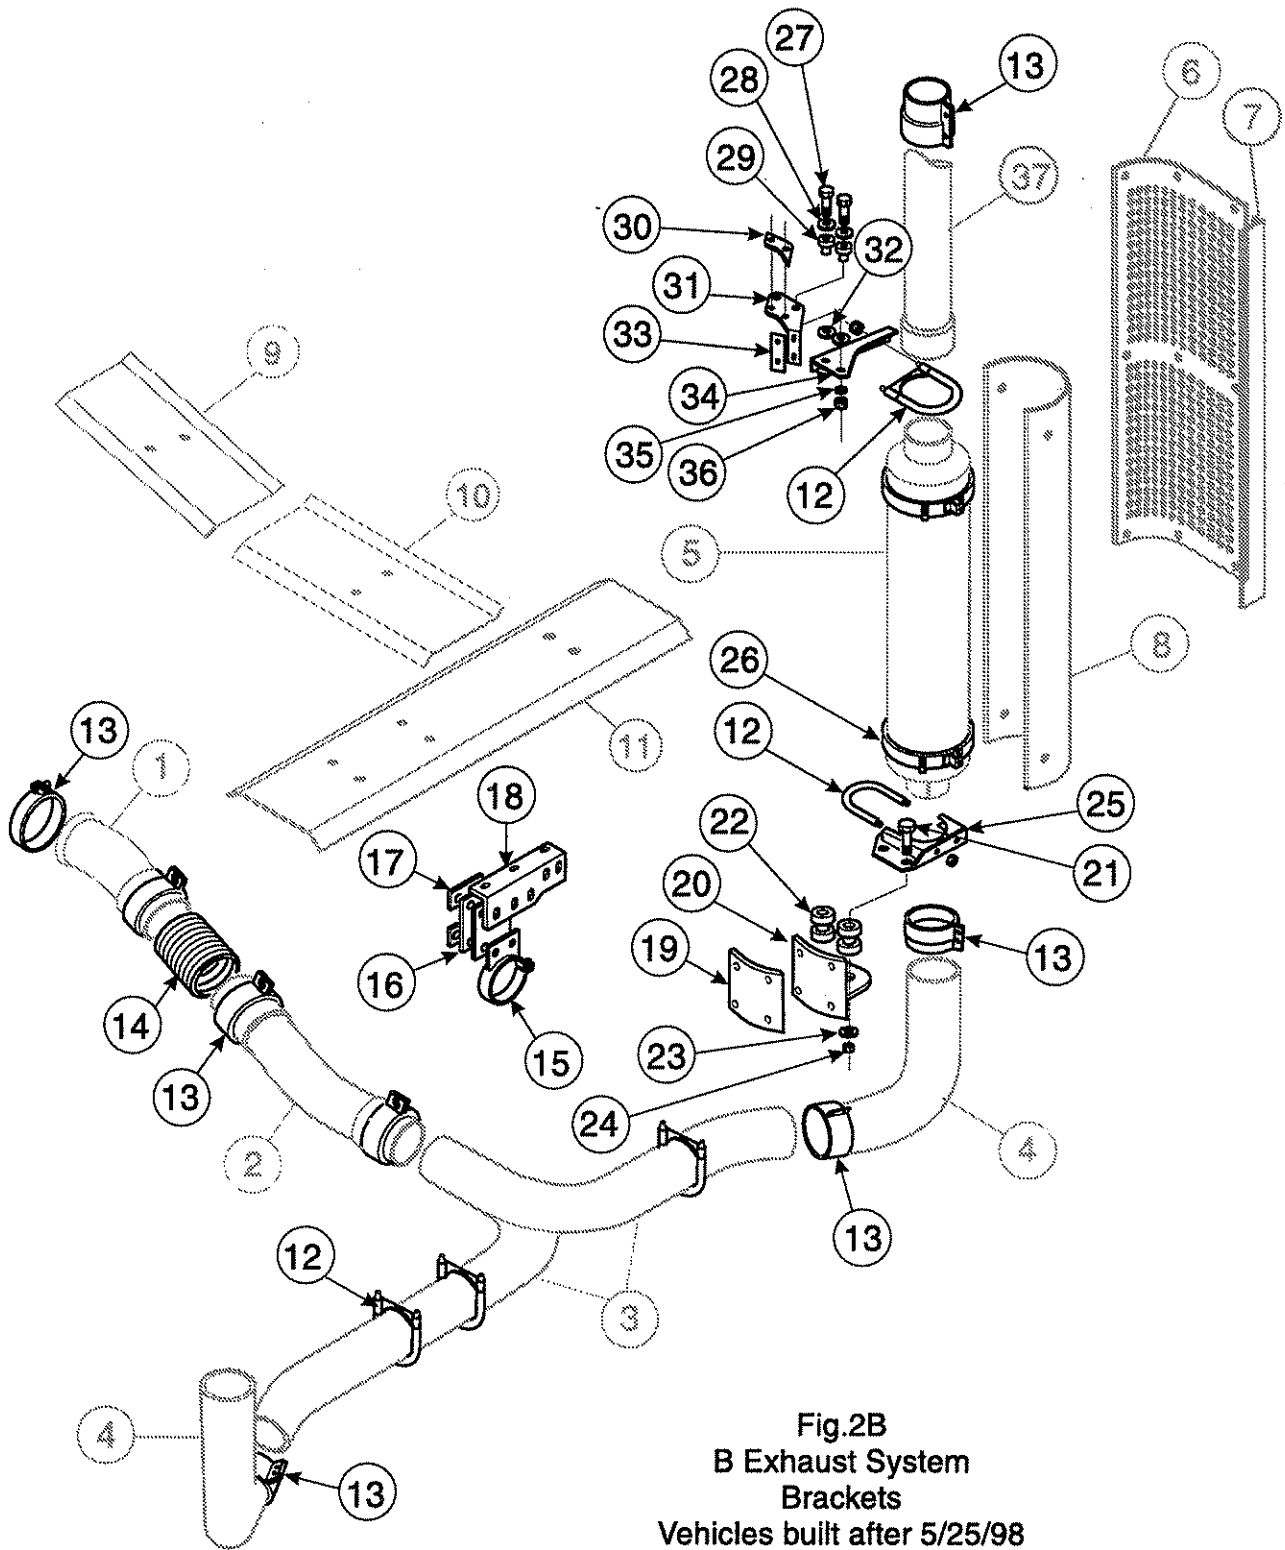

**TABLE 2B - See Figure 2B
SUPPORT BRACKETS, B SYSTEM EXHAUST**

Fig.2B
B Exhaust System
Brackets
Vehicles built after 5/25/98

**TABLE 2B - See Figure 2B
SUPPORT BRACKETS, B SYSTEM EXHAUST**

Item #	BOM 3108-003-01 3108-003-02 5" Exhaust Part Number	BOM 3108-003-03 3108-003-06 4" Exhaust Part Number	Description
12	519060	669724	U-Clamp Assembly
13	9045723	9045722	Seal Clamp
14	23518-3401-012	23518-3402-012	Flex Pipe
15	23504-3418	23504-3422	Exhaust Support Clamp
16	23603-3462	23603-3473	Strap
17	23504-3423	23504-3423	Clamp Plate
18	23513-3574	23513-3574	Turbo Pipe Hanger Bracket
19	23622-3415	23622-3415	Isolator, Lower Exhaust Bracket
20	23605-3424	23605-3411	Lower Exhaust Bracket
21	181649	181649	Bolt, Hex 52NC, .38-24x2.25
22	23622-3419	636353	Lower Isolator, Exhaust Bracket
23	23622-3420	23622-3420	Washer, Exhaust Isolator
24	656312	656312	Nut, Elastic Stop CAD, .38-24
25	23603-3497	23603-3491	Bracket, B Exhaust Clamp, Lower
26	23103-3411	23103-3411	Clamp, Round Muffler shield
26	23103-3412	23103-3412	Clamp, Swept Back Muffler Shield, Composite Sleeper
26	23103-3406	23103-3406	Clamp, Swept Back Muffler Shield, Alum or Steel Sleeper
27	4001-3425	4001-3425	Bolt, Hex, SS .38-16x2.0
28	4002-3408	4002-3408	Washer, SST 1.25x.41x.078
29	23622-3414	23622-3414	Isolator, Exhaust Bracket, Upper
30	23622-3417	23622-3417	Isolator, Exhaust Bracket, Upper
31	23605-3409	23605-3409	Bracket, B Exhaust, Upper Cab, RH
31	23605-3410	23605-3410	Bracket, B Exhaust, Upper Cab, LH
32	4002-3402	4002-3408	Flat Washer, SS .38 Std.
33	23622-3416	23622-3416	Isolator, Upper Exhaust Bracket
34	23605-3417	23605-3417	Support, Exhaust, Upper Muffler
35	4002-3402	4002-3402	Flat Washer, SS .38 Std.
36	4003-3402	4003-3402	Locknut, SS Nylock, .38-16

Note: Vehicles built After 5/25/1998 only

Specific BOMs listed: 3108-003-01/02, 3108-003-03, 3108-003-06