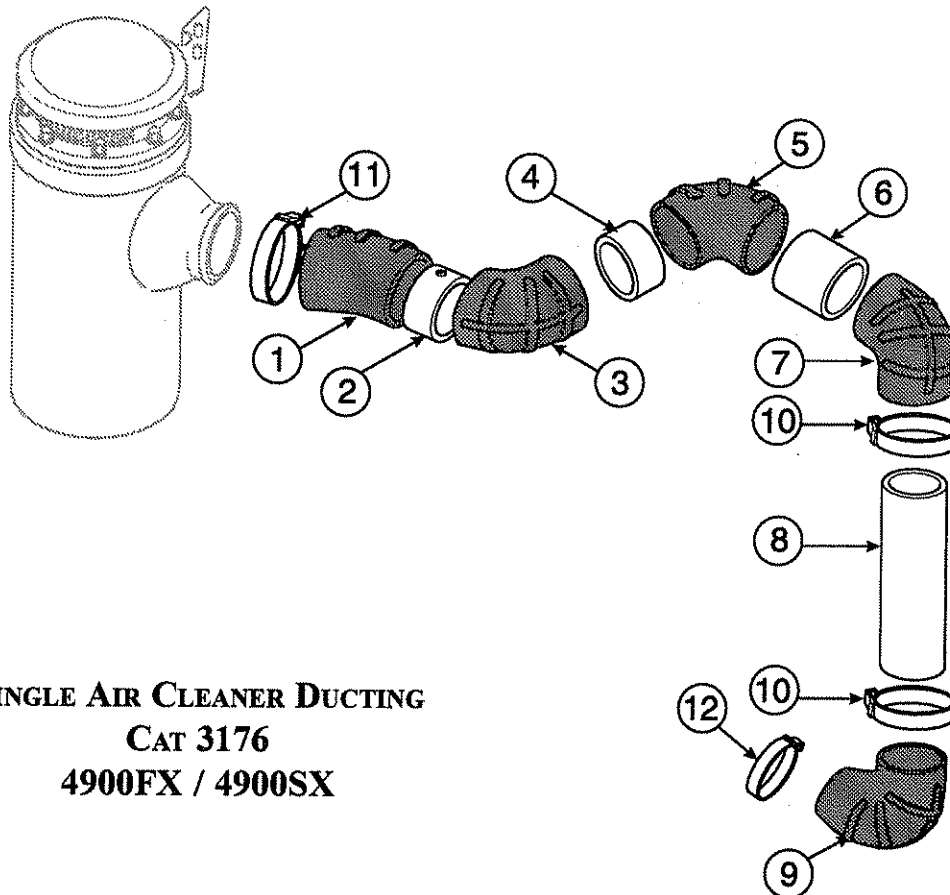

SINGLE COWL MOUNTED AIR CLEANER DUCTING

SINGLE AIR CLEANER DUCTING - CAT 3176 - 4900FX & 4900SX

Item	Description	Part Number	Qty
1	Elbow, 54 Deg Rubber 6" ID	04-9038089	1
2	Pipe, 6" OD with Boss	22301-3551-4.0	1
3	Elbow, 69 Deg Rubber 6" ID	22305-3462	1
4	Pipe 6" OD x 4.0"	22301-3550-004	1
5	Elbow, 90 Deg. Rubber 6" ID	04-9038092	1
6	Pipe, 6" OD x 7"	22301-3550-007	1
7	Elbow, 90 Deg. Reducer 6" - 5" ID	22305-3444	1
8	Connector, Aluminum 5" OD	22301-3554-015	1
9	Elbow, 90 Deg. 5" - 4" ID	22305-3470	1
10	Clamp, Breeze T-Bolt 5.25	20427-3436	2
11	Clamp, Hose 5.75 - 6.62 HT	22302-3405	7
12	Clamp, T Bolt 4"	04-9048280	1

SINGLE AIR CLEANER DUCTING
CAT 3176
4900FX / 4900SX

Specific BOMs listed: 3028-003-09