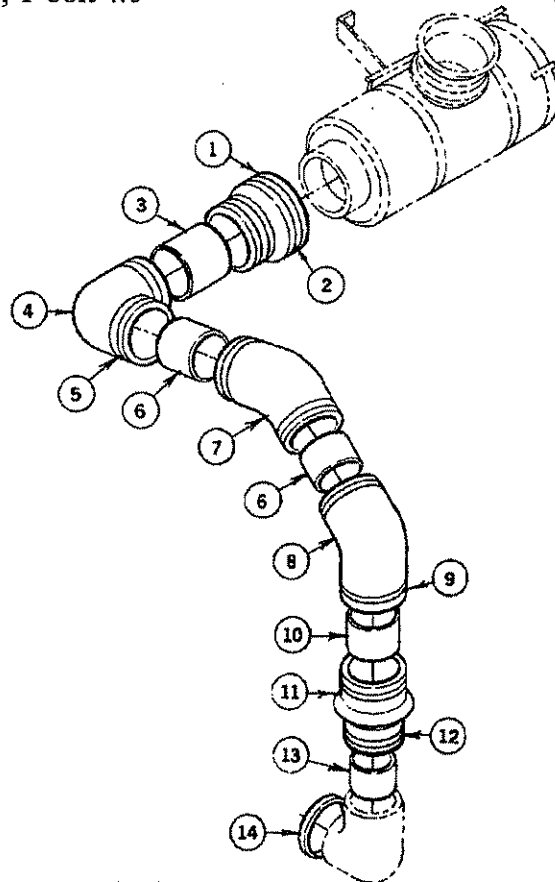

UNDER HOOD AIR CLEANER DUCTING

5900 MODEL WITH CUMMINS L10/M11 ENGINE

Item	Description	Part Number	Qty
1	Reducer 7.0-6.0	22305-3473	1
2	Clamp, T-bolt 7.0	04-9036387	1
3	Pipe, 6.0 OD x 6.0 long	22301-3550-006	1
4	Elbow, 90 Degree Rubber 6.0 Dia.	04-9036165	1
5	Clamp, Hose 5.75-6.62	22302-3405	6
6	Pipe, 4.0 OD x 4.0 long	22301-3553-004	2
7	Elbow, 45 Degree Rubber 6.0 Dia.	04-9036166	1
8	Elbow, 45 Degree Reducing 6.0-5.0 Dia.	04-9040701	1
9	Clamp, Hose 4.75-5.62	22302-3406	2
10	Pipe, 5.0 OD x 3.0 long	22301-3554-003	1
11	Hump Hose, Reducing 5.0-4.0	22305-3471	1
12	Clamp, Breeze T-bolt 5.25	20427-3436	2
13	Pipe, 6.0 OD x 4.0 long	22301-3550-004	2
14	Clamp, T-bolt 4.0	04-9048280	1

Specific BOMs listed: 3028-001-04