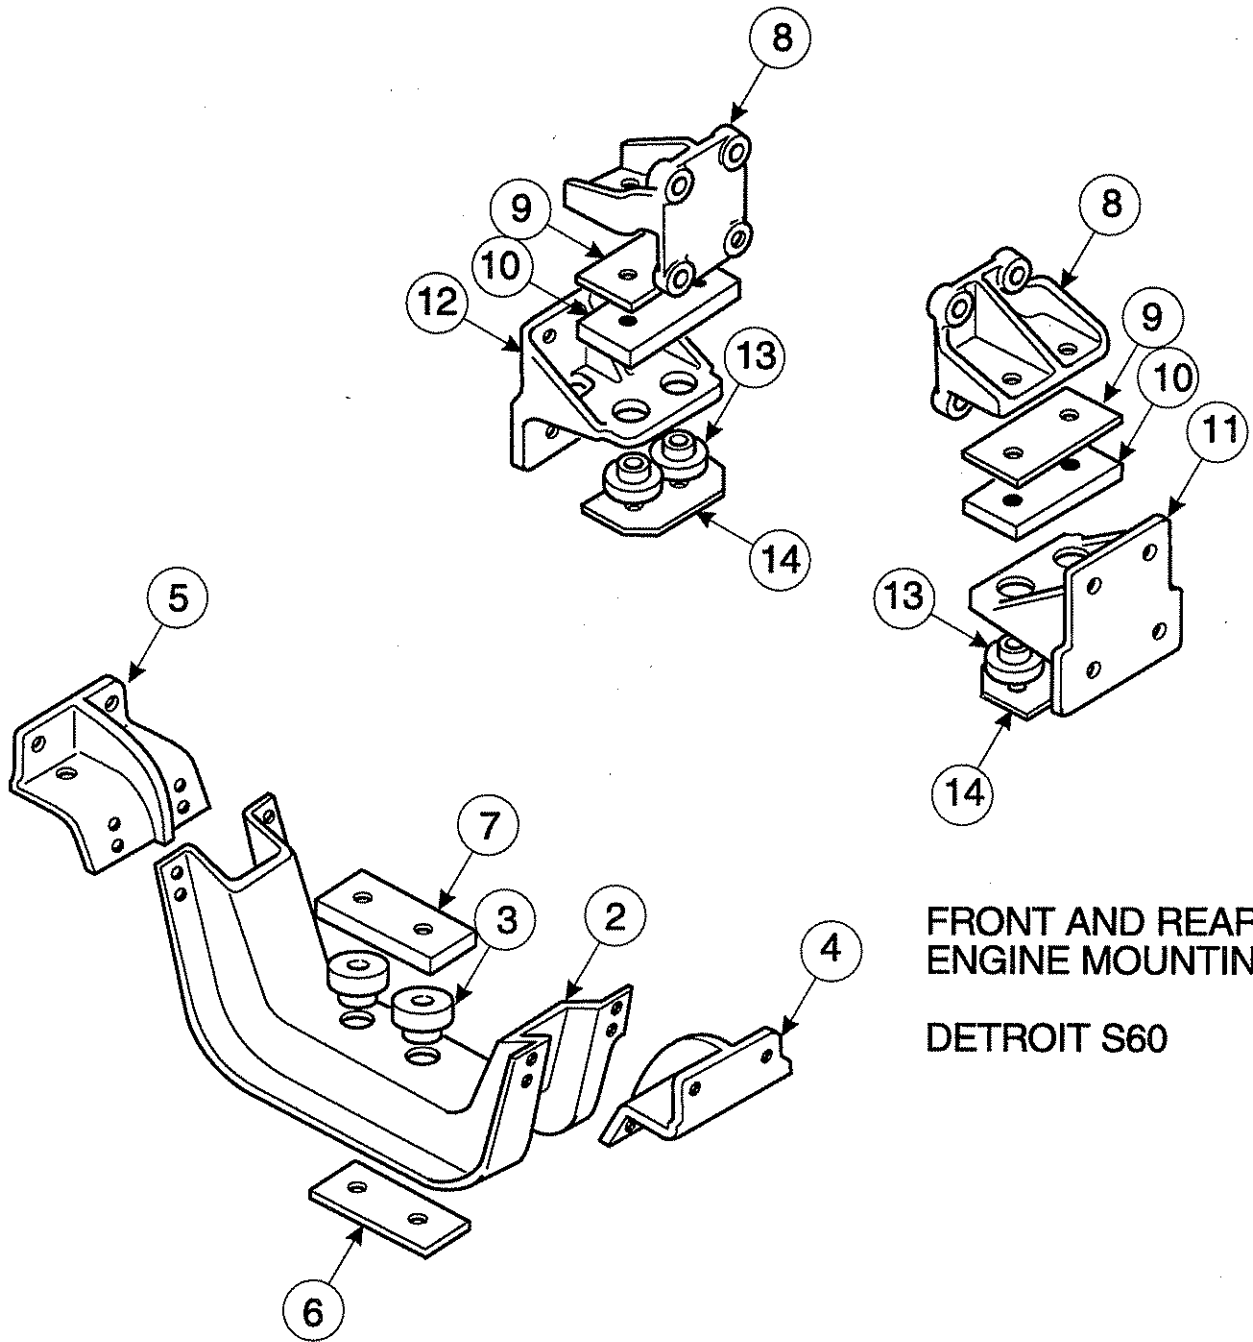

FRONT AND REAR
ENGINE MOUNTING
DETROIT S60

ENGINE MOUNTING - DETROIT DIESEL SERIES 60

ENGINE MOUNTING - DETROIT DIESEL SERIES 60

Item	Description	Part Number	Qty
2	Engine Crossmember	12016-3401	1
3	Engine Mount	12005-3403	2
-	Bolt (Engine Mount) 8ZNC .75-16 x 4.00	223833	2
-	Nut, Elastic Stop	657946	2
4	Crossmember Support LH	12001-3434	1
5	Crossmember Support RH	12001-3439	1
6	Plate, Lower	04-9016901	1
7	Spacer, Front Engine Mount	12012-3436	2
8	Bracket, Transmission Nodal Mount	04-9047488	2
9	Spacer, .31	12012-3422	2
10	Rubber Mount, Upper	12004-3402	2
11	Bracket, Frame LH, Fuller/Rockwell Trans	12002-3541	1
12	Bracket, Frame RH, Fuller/Rockwell Trans	12002-3542	1
11	Bracket, Frame LH, Spicer Transmission	12009-3420	1
12	Bracket, Frame RH, Spicer Transmission	12009-3421	1
13	Rubber Mount - Lower	12004-3401	4
14	Plate	04-9016904	2

Specific BOMs listed: 1018-010-01, 1018-030-01/07, 2058-001-06