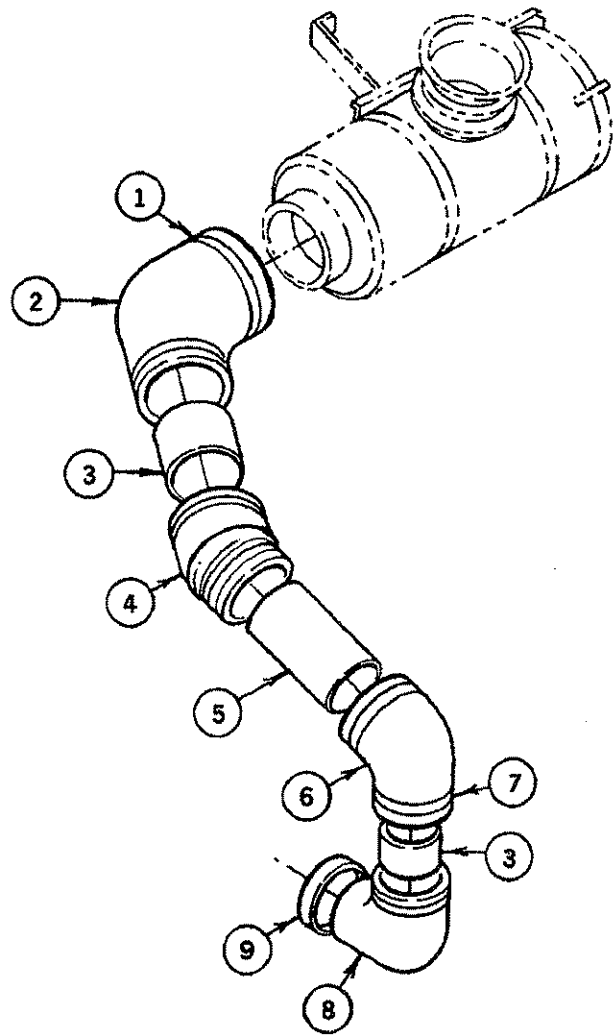

5900 MODEL WITH DETROIT DIESEL SERIES 60 ENGINE

Item	Description	Part Number	Qty
1	Clamp, T-bolt 7.0	04-9036387	1
2	Elbow, 45 Degree Reducing 7.0-6.0	04-9053557	1
3	Pipe, 6.0 OD x 6.0 long	22301-3550-006	2
4	Elbow, 36 Degree 6.0 ID with Hump	22305-3478	1
5	Pipe, 6.0 OD x 8.5 long	22301-3550-8.5	1
6	Elbow, 69 Degree 6.0 ID Rubber	22305-3462	1
7	Clamp, Hose 5.75-6.62	22302-3405	6
8	Elbow, 90 Degree Rubber 6.0-5.0	22305-3463	1
9	Clamp, Breeze T-bolt 5.25	20427-3436	1

Specific BOMs listed: 3028-001-05