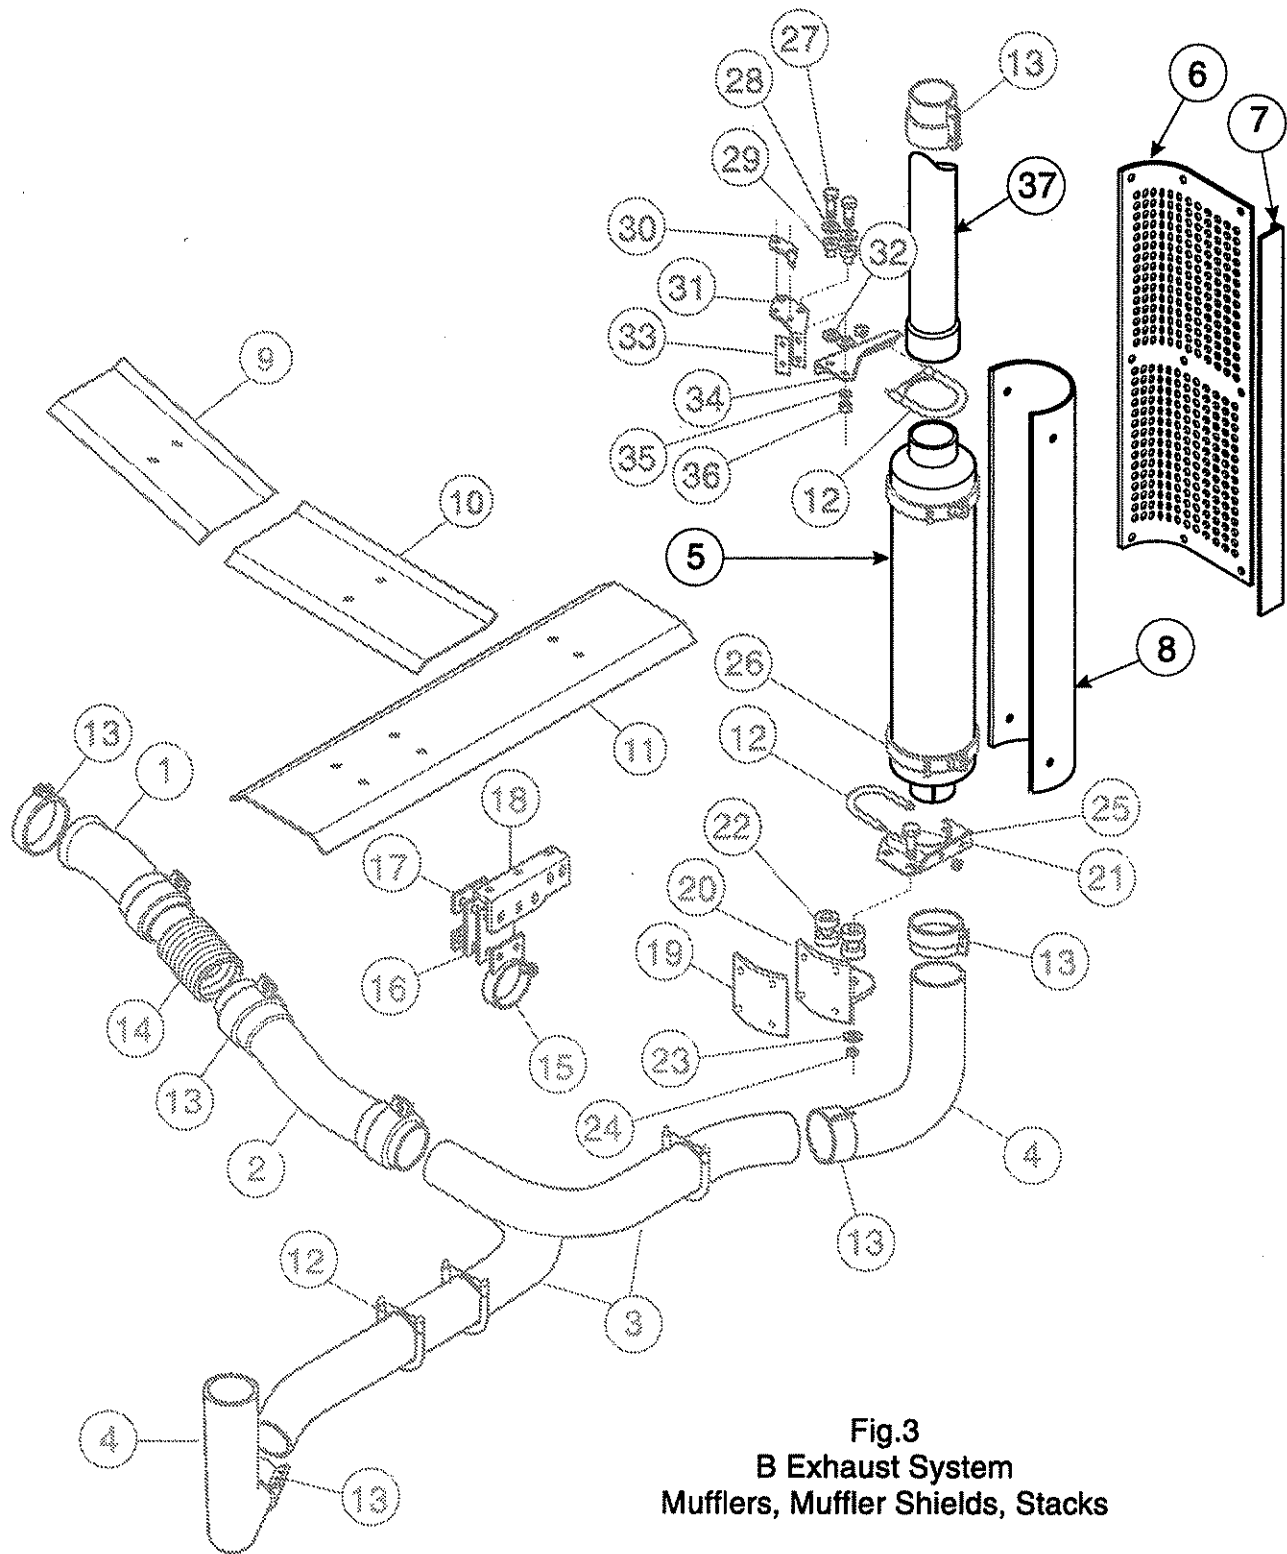

**TABLE 3B - See Figure 3
MUFFLER SHIELDS - B SYSTEM EXHAUST**

Fig.3
B Exhaust System
Mufflers, Muffer Shields, Stacks

**TABLE 3B - See Figure 3
MUFFLER SHIELDS - B SYSTEM EXHAUST**

BOM	ITEM #	MUFFLER SHIELD	DESCRIPTION	SLEEPER MODEL	LH/RH EXHAUST
3108-030-08	6	23101-3444	Solid Steel Swept Back Style Reinforcement	Alum/Steel	RH
	7	23101-3447			
3108-030-09	6	23101-3443	Solid Steel Swept Back Style Reinforcement	Alum/Steel	LH
	7	23101-3447			
3108-030-10	6	23101-3446	Perforated Steel Swept Back Style Reinforcement	Alum/Steel	RH
	7	23101-3447			
3108-030-11	6	23101-3445	Perforated Steel Swept Back Style Reinforcement	Alum/Steel	LH
	7	23101-3447			
3108-030-14	8	23101-3439	Solid Steel Round Style	Alum	LH/RH
3108-030-15	8	23101-3424	Perforated Steel Round Style	Alum	LH/RH
3108-030-16	8	23101-3458	Perforated Aluminum Round Style	Alum	LH/RH
3108-030-27	6	23101-3473	Perforated Steel Swept Back Style Dense Hole Pattern Reinforcement	Composite	RH
	7	23101-3474			
3108-030-28	6	23101-3472	Perforated Steel Swept Back Style Dense Hole Pattern Reinforcement	Composite	LH
	7	23101-3474			

Specific BOMs listed: 3108-030-08/11, 3108-030-14/16, 3108-030-27/28