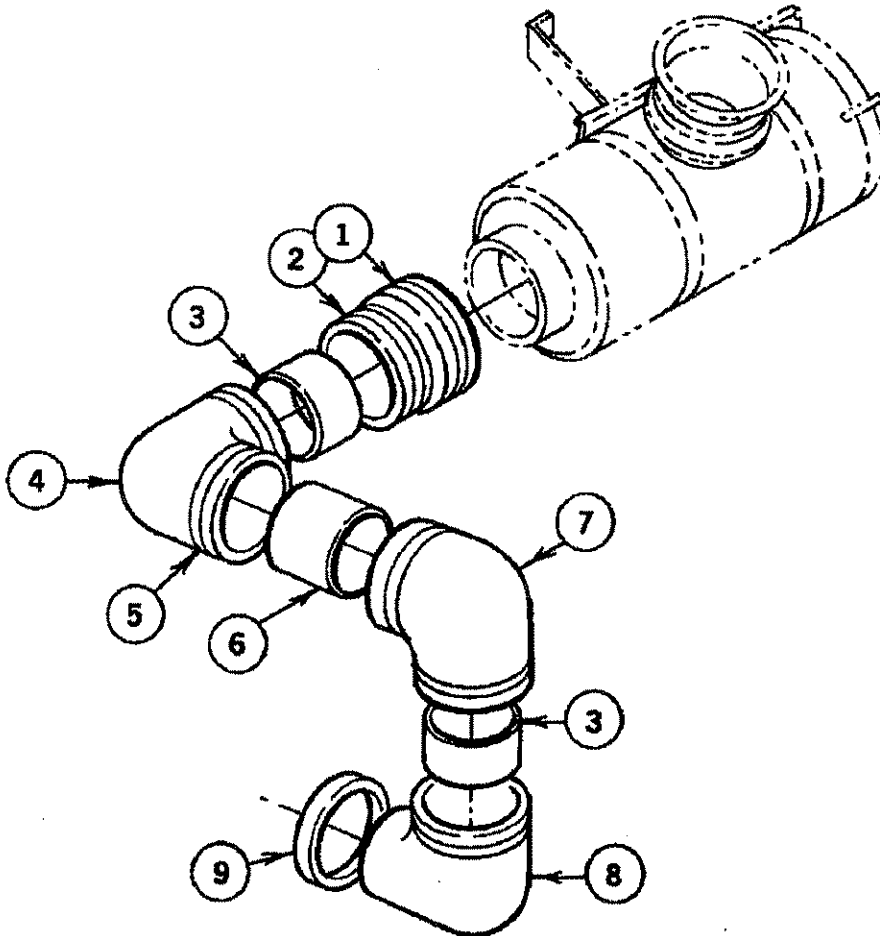

5800 MODEL WITH CAT 3306C ENGINE

Item	Description	Part Number	Qty
1	Clamp, T-bolt 7.0	04-9036387	1
2	Reducer, 7.0-6.0	22305-3473	1
3	Pipe, 6.0 OD x 3.0 long	22301-3550-003	2
4	Elbow, 90 Degree Rubber 6.0 Dia.	04-9038092	1
5	Clamp, Hose 5.75-6.62	22302-3405	6
6	Pipe, 6.0 OD x 4.5 long	22301-3550-4.5	1
7	Elbow, 90 Degree Rubber 6.0 Dia.	22305-3474	1
8	Elbow, 90 Degree 6.0-5.0	22305-3464	1
9	Clamp, Breeze T-bolt 5.25	20427-3436	1

Specific BOMs listed: 3028-001-07