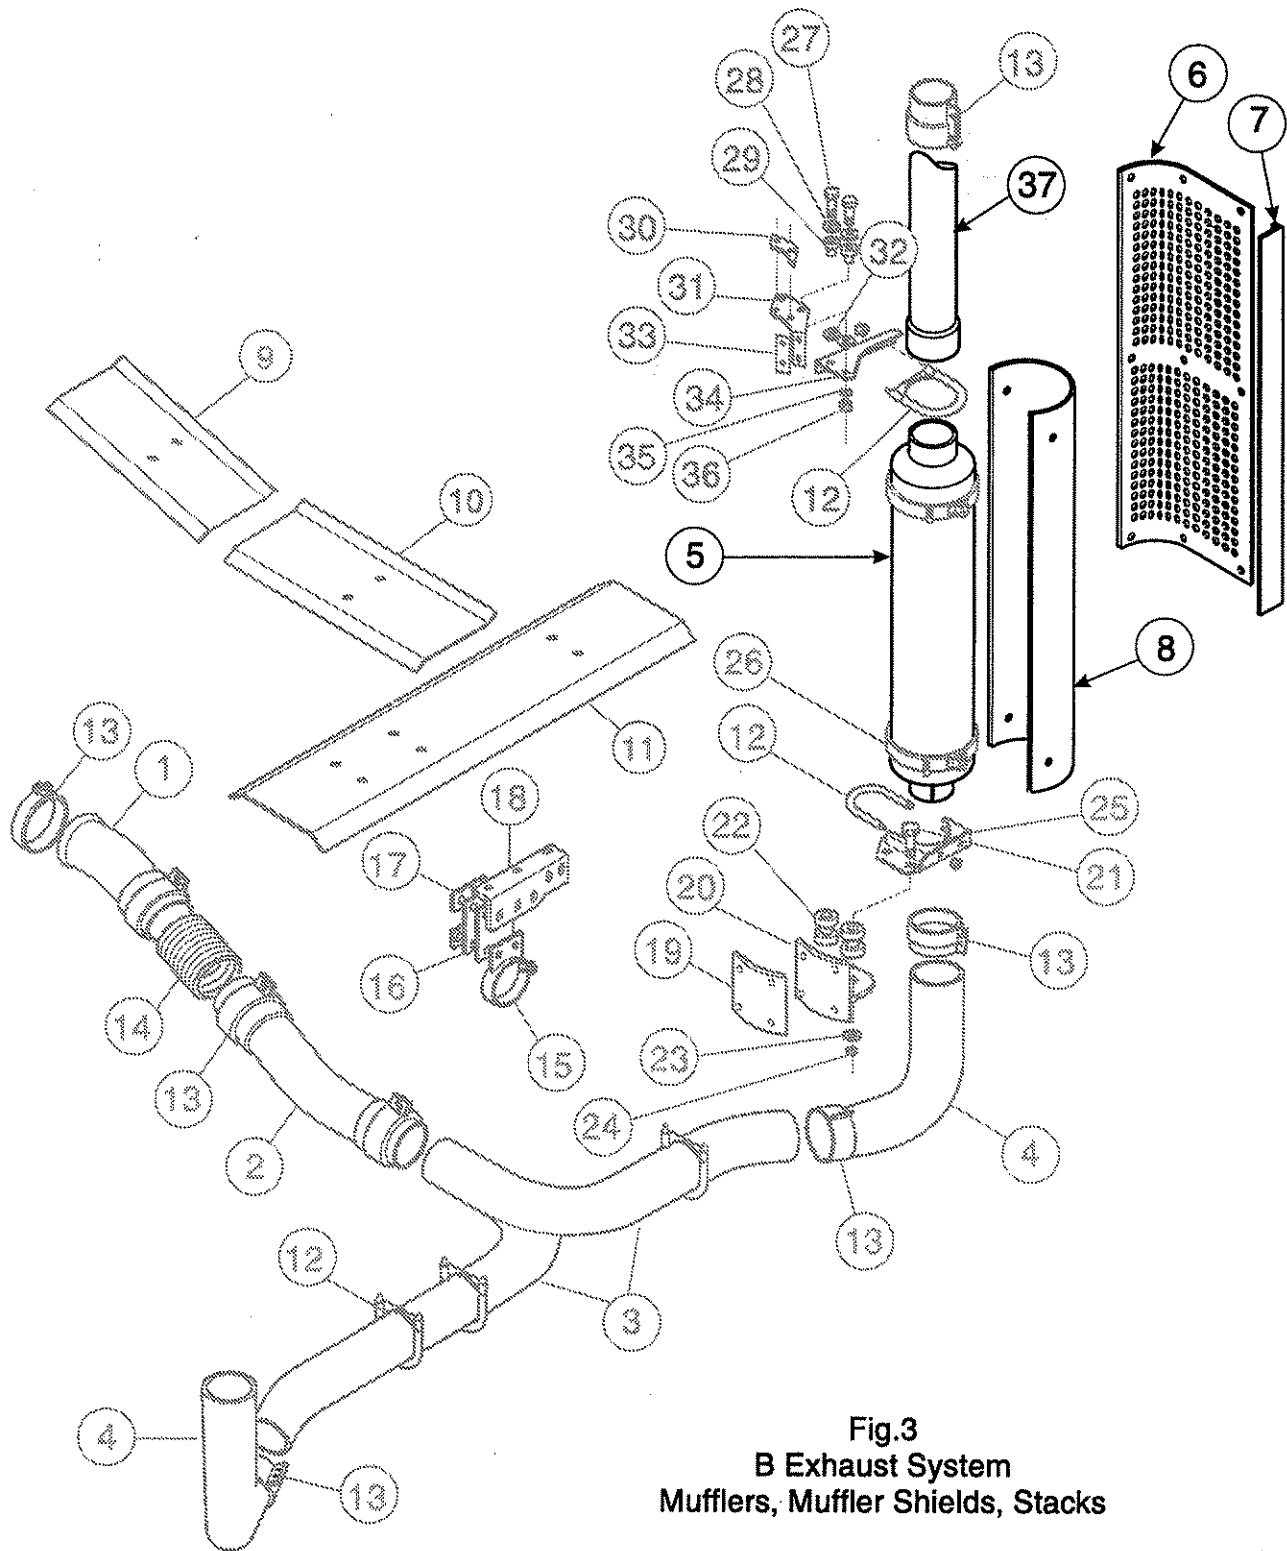

**TABLE 3B - See Figure 3
MUFFLER SHIELDS - B SYSTEM EXHAUST**

BOM	ITEM #	MUFFLER SHIELD	DESCRIPTION	SLEEPER MODEL	LH/RH EXHAUST
3108-030-08	6	23101-3444	Solid Steel Swept Back Style Reinforcement	Alum/Steel	RH
	7	23101-3447			
3108-030-09	6	23101-3443	Solid Steel Swept Back Style Reinforcement	Alum/Steel	LH
	7	23101-3447			
3108-030-10	6	23101-3446	Perforated Steel Swept Back Style Reinforcement	Alum/Steel	RH
	7	23101-3447			
3108-030-11	6	23101-3445	Perforated Steel Swept Back Style Reinforcement	Alum/Steel	LH
	7	23101-3447			
3108-030-14	8	23101-3439	Solid Steel Round Style	Alum	LH/RH
3108-030-15	8	23101-3424	Perforated Steel Round Style	Alum	LH/RH
3108-030-16	8	23101-3458	Perforated Aluminum Round Style	Alum	LH/RH
3108-030-27	6	23101-3473	Perforated Steel Swept Back Style Dense Hole Pattern Reinforcement	Composite	RH
	7	23101-3474			
3108-030-28	6	23101-3472	Perforated Steel Swept Back Style Dense Hole Pattern Reinforcement	Composite	LH
	7	23101-3474			

Specific BOMs listed: 3108-030-08/11, 3108-030-14/16, 3108-030-27/28

TABLE 3C - See Figure 3

Fig.3
B Exhaust System
Mufflers, Muffler Shields, Stacks