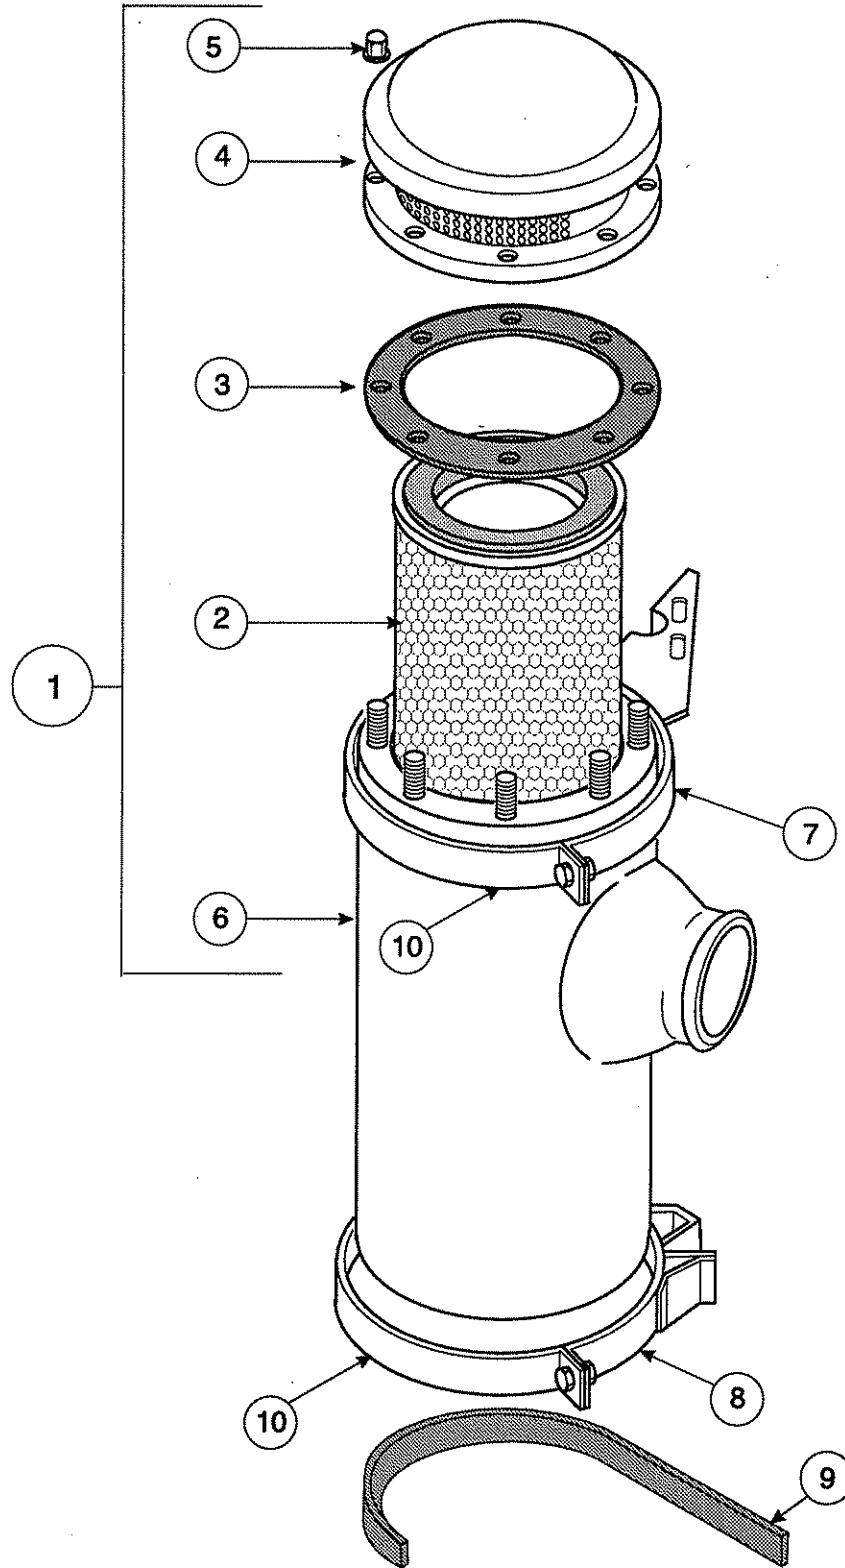

ENGINE

COWL MOUNTED AIR CLEANERS

1.6.1

Item	Description	Part Number	Qty
1	RH Air Cleaner Assy, Painted Body & Cap	22001-3448	1
1	RH Air Cleaner Assy, Painted Body, Stainless Steel Cap	22001-3446	1
1	RH Air Cleaner Assy, Stainless Steel Body & Cap	22001-3444	1
1	LH Air Cleaner Assy, Painted Body & Cap	22001-3447	1
1	LH Air Cleaner Assy, Painted Body, Stainless Steel Cap	22001-3445	1
1	LH Air Cleaner Assy, Stainless Steel Body & Cap	22001-3443	1
<i>Note: Items 2-6 part of Air Cleaner Assembly breakdown.</i>			
2	- Replacement Element	70076N	1
3	- Gasket	22002-5002	1
4	- RH Cap, Painted	Q80773	1
4	- RH Cap, Stainless Steel	Q80774	1
4	- LH Cap, Painted	Q80775	1
4	- LH Cap, Stainless Steel	Q80776	1
5	- Nylon Capnut	Q01368	8
6	- Cannister, Prime Painted	Q01131	1
6	- Cannister, Stainless Steel	Q512673	1
7	LH Upper Mounting Band, Painted	22414F3428	1
7	RH Upper Mounting Band, Painted	22414F3424	1
7	LH Upper Mounting Band, Stainless Steel	22414S3428	1
7	RH Upper Mounting Band, Stainless Steel	22414S3424	1
8	Lower Mounting Band, Painted	22414F3425	1
8	Lower Mounting Band, Stainless Steel	22414S3425	1
9	Tape	22009-3420	AR
10	Clamp, Painted	22414F3426	2
10	Clamp, Stainless Steel	22414S3426	2

Specific BOMs listed: 3018-001-01/06

ENGINE 1