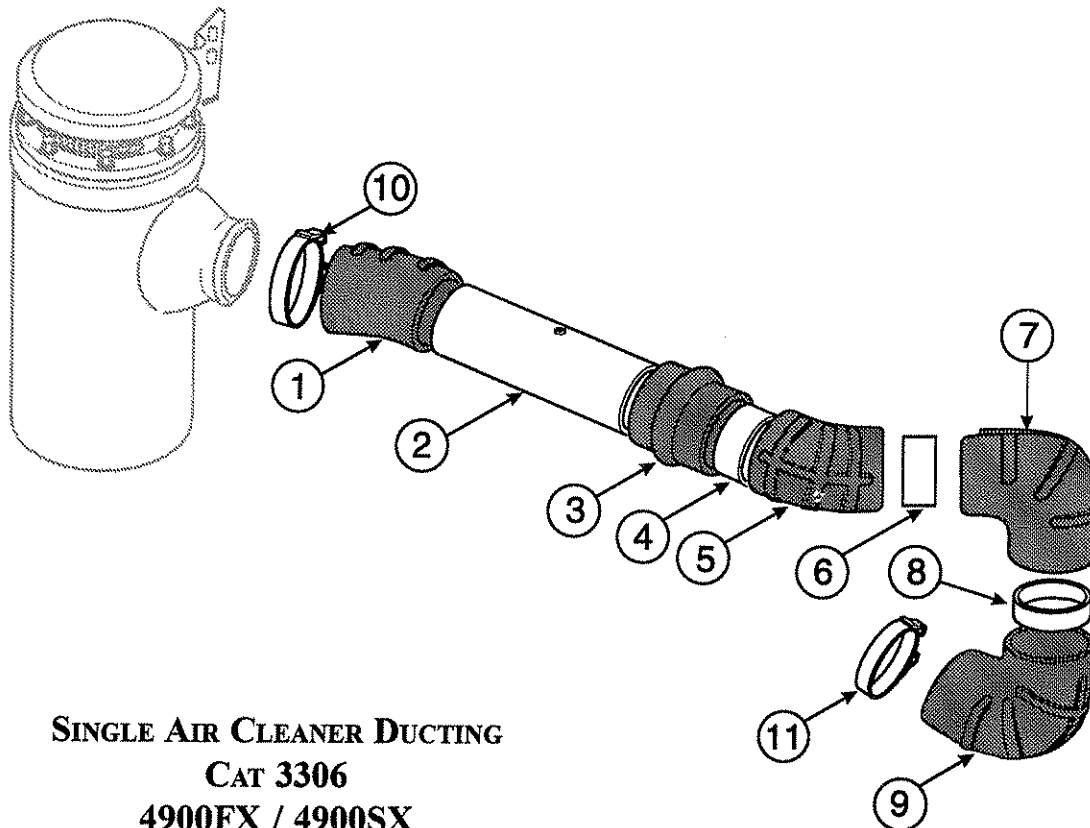

SINGLE COWL MOUNTED AIR CLEANER DUCTING

SINGLE AIR CLEANER DUCTING - CAT 3306 - 4900FX & 4900SX

Item	Description	Part Number	Qty
1	Elbow, 45 Deg Rubber 6" ID	04-9036166	1
2	Pipe, 6" OD with Boss	22301-3551-016	1
3	Hump Hose 6" ID x 7" long	22315-3415	1
4	Pipe 6" OD x 6"	22301-3550-006	1
5	Elbow, 22 Deg. Rubber 6" ID	04-9038090	1
6	Pipe, 6" OD x 4"	22301-3550-004	1
7	Elbow, 90 Deg. Rubber 6" ID	04-9038092	1
8	Pipe 6" OD x 3"	22301-3550-003	
9	Elbow, 90 Deg. Reducer 6" - 5" ID	22305-3464	1
10	Clamp, Hose 5.75 - 6.62 HT	22302-3405	9
11	Clamp, Breeze T-Bolt 5.25	20427-3436	1

**SINGLE AIR CLEANER DUCTING
CAT 3306
4900FX / 4900SX**

Specific BOMs listed: 3028-003-08