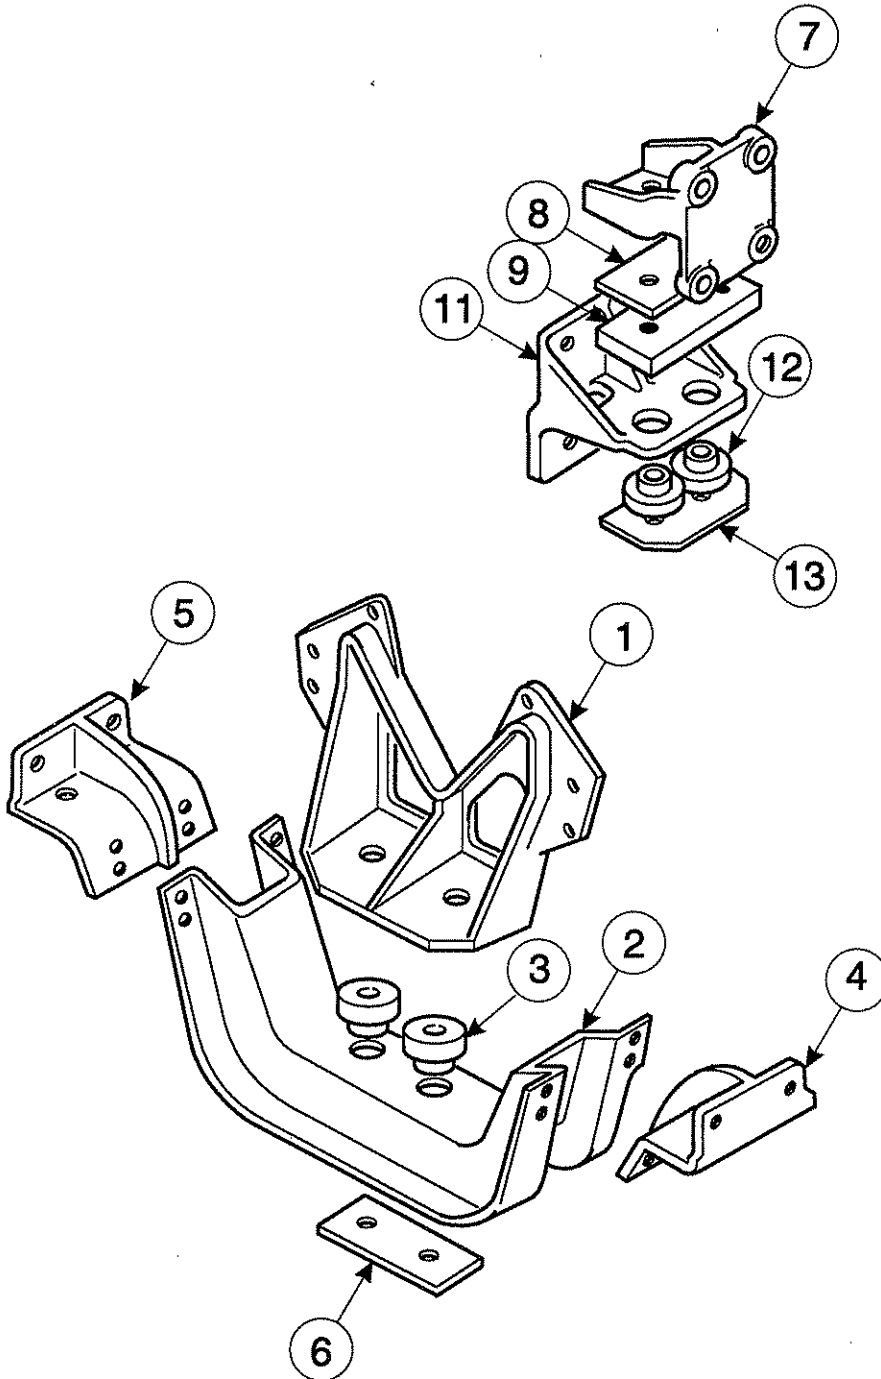

FRONT AND REAR
ENGINE MOUNTING

CUMMINS N14E

ENGINE MOUNTING - CUMMINS N14E

Item	Description	Part Number	Qty
1	Engine Support	12001-3460	1
2	Engine Crossmember	12016-3401	1
3	Engine Mount	12005-3403	2
-	Bolt (Engine Mount) 8ZNC .75-16 x 4.00	223833	2
-	Nut, Elastic Stop	657946	2
4	Crossmember Support LH	12001-3434	1
5	Crossmember Support RH	12001-3439	1
6	Plate, Lower	04-9016901	1
7	Bracket, Transmission Nodal Mount, Iron	04-9047488	2
8	Spacer	12012-3425	2
9	Rubber Mount, Upper	12004-3402	2
10	Bracket, Frame LH, Fuller/Rockwell Trans	12002-3541	1
11	Bracket, Frame RH, Fuller/Rockwell Trans	12002-3542	1
10	Bracket, Frame LH, Spicer Transmission	12009-3420	1
11	Bracket, Frame RH, Spicer Transmission	12009-3421	1
12	Rubber Mount - Lower	12004-3401	4
13	Plate	04-9016904	2

Specific BOMs listed: 1018-005-01, 1018-025-01/03, 1018-025-09, 2058-001-05