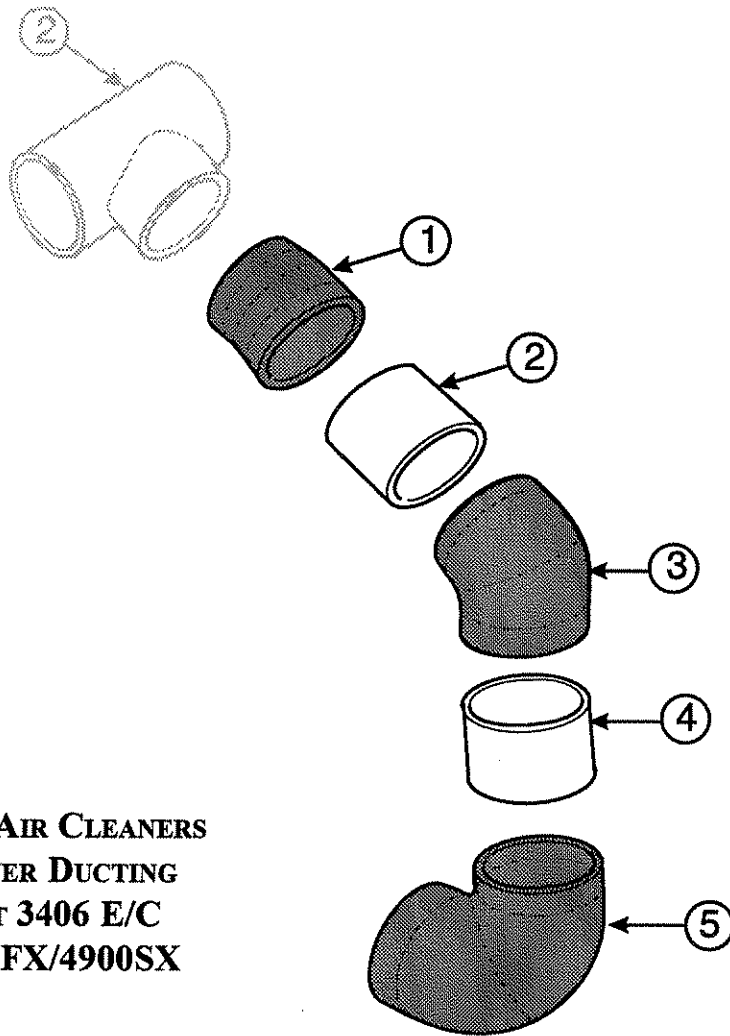

DUAL AIR CLEANERS - LOWER DUCTING - CAT 3406 E/C - 4900FX & 4900SX

Item	Description	Part Number	Qty
1	Elbow, 22 Deg. Rubber 6" ID	04-9038090	1
2	Pipe, Aluminum 6" OD x 7" long	22301-3550-007	1
3	Elbow, 54 Deg. Rubber 6" ID	04-9038089	1
4	Pipe, Aluminum 6" OD x 4" long	22301-3550-004	1
5	Elbow, 90 . Rubber 6" ID	04-9038092	1
-	Hose Clamp 5.75 - 6.62 HT	22302-3405	As Required

**DUAL AIR CLEANERS
LOWER DUCTING
CAT 3406 E/C
4900FX/4900SX**

Specific BOMs listed: 3028-004-04