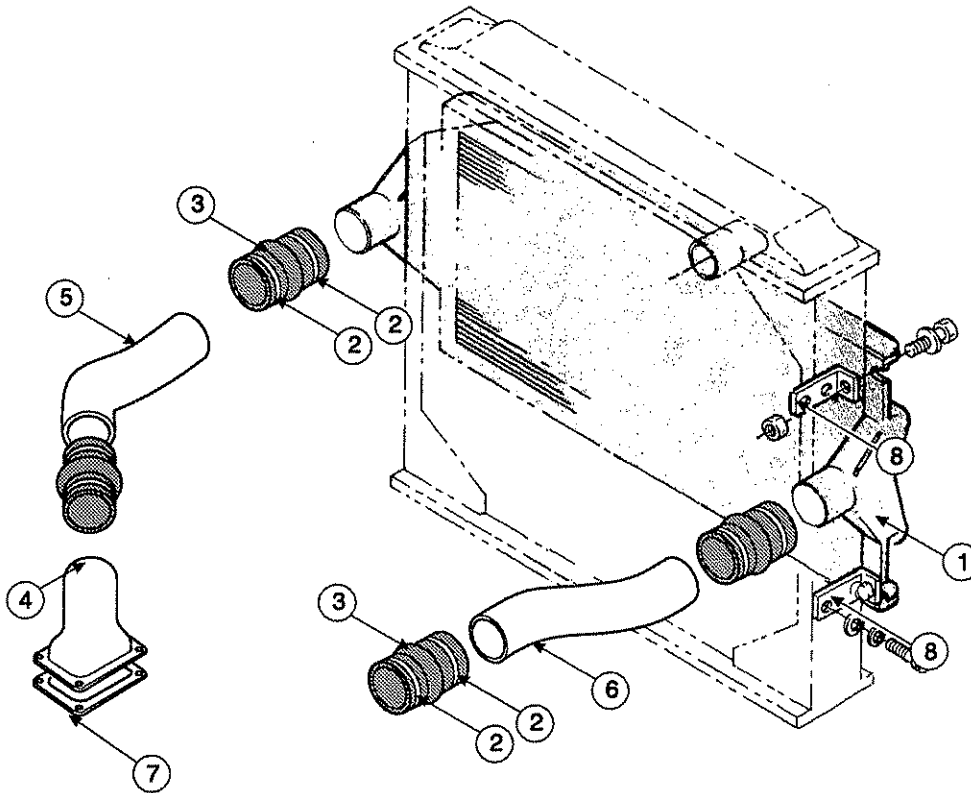

CHARGE AIR COOLER AND DUCTING - CUMMINS N14

Item	Description	Part Number	Qty
1	Charge Air Cooler	22227-3409	1
2	Clamp, T Bolt HD, 4.06 - 4.3	20427-3431	8
3	Hump Hose with Reinforcing Rings	22315-3423	4
4	Adaptor, Manifold	22303-3404	1
5	Tube, CAC LHS	22303-3493	1
6	Tube, CAC RHS	22303-3494	1
7	<i>Not Required</i>		
8	Bracket, CAC Support	22228-3412	4

**CHARGE AIR COOLER AND DUCTING
CUMMINS N14**