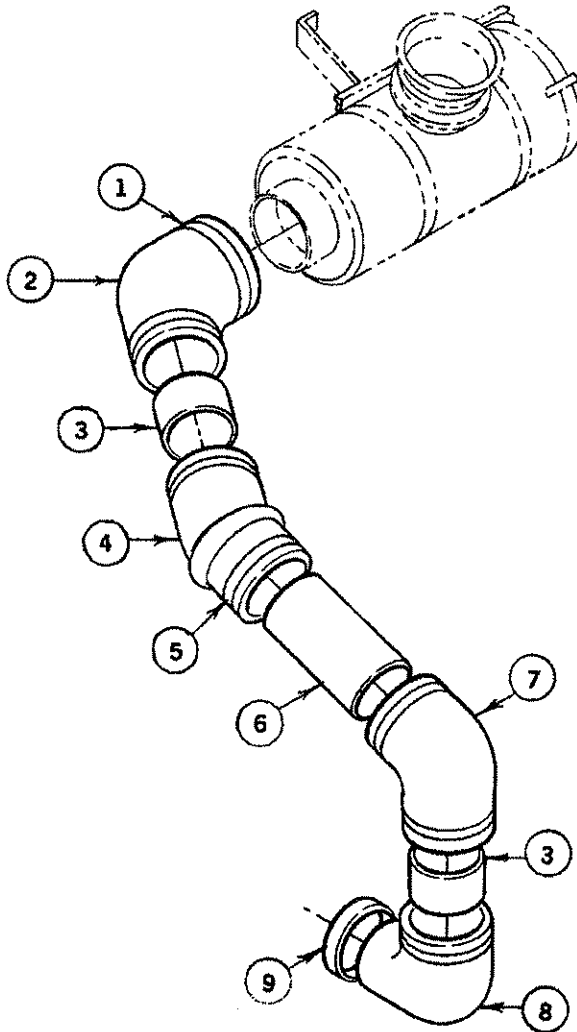

5900 MODEL WITH CUMMINS N14E ENGINE

Item	Description	Part Number	Qty
1	Clamp, T-bolt 7.0 Duct	04-9036387	1
2	Elbow, 45 Degree Reducing 6.0-7.0	04-9053557	1
3	Pipe, 6.0 OD x 3.0 long	22301-3550-003	2
4	Elbow, 36 Degree with Hump 6.0 ID	22305-3478	1
5	Clamp, Hose 5.75 - 6.62	22302-3405	7
6	Pipe, 6.0 OD x 10.0 long	22301-3550-010	1
7	Elbow, 69 Degree Rubber 6.0 ID	22305-3462	1
8	Elbow, 90 Degree Reducing 6.0-5.5 ID	04-9037183	1
9	Clamp, Breeze T-bolt 5.25	20427-3436	1

Specific BOMs listed: 3028-001-03