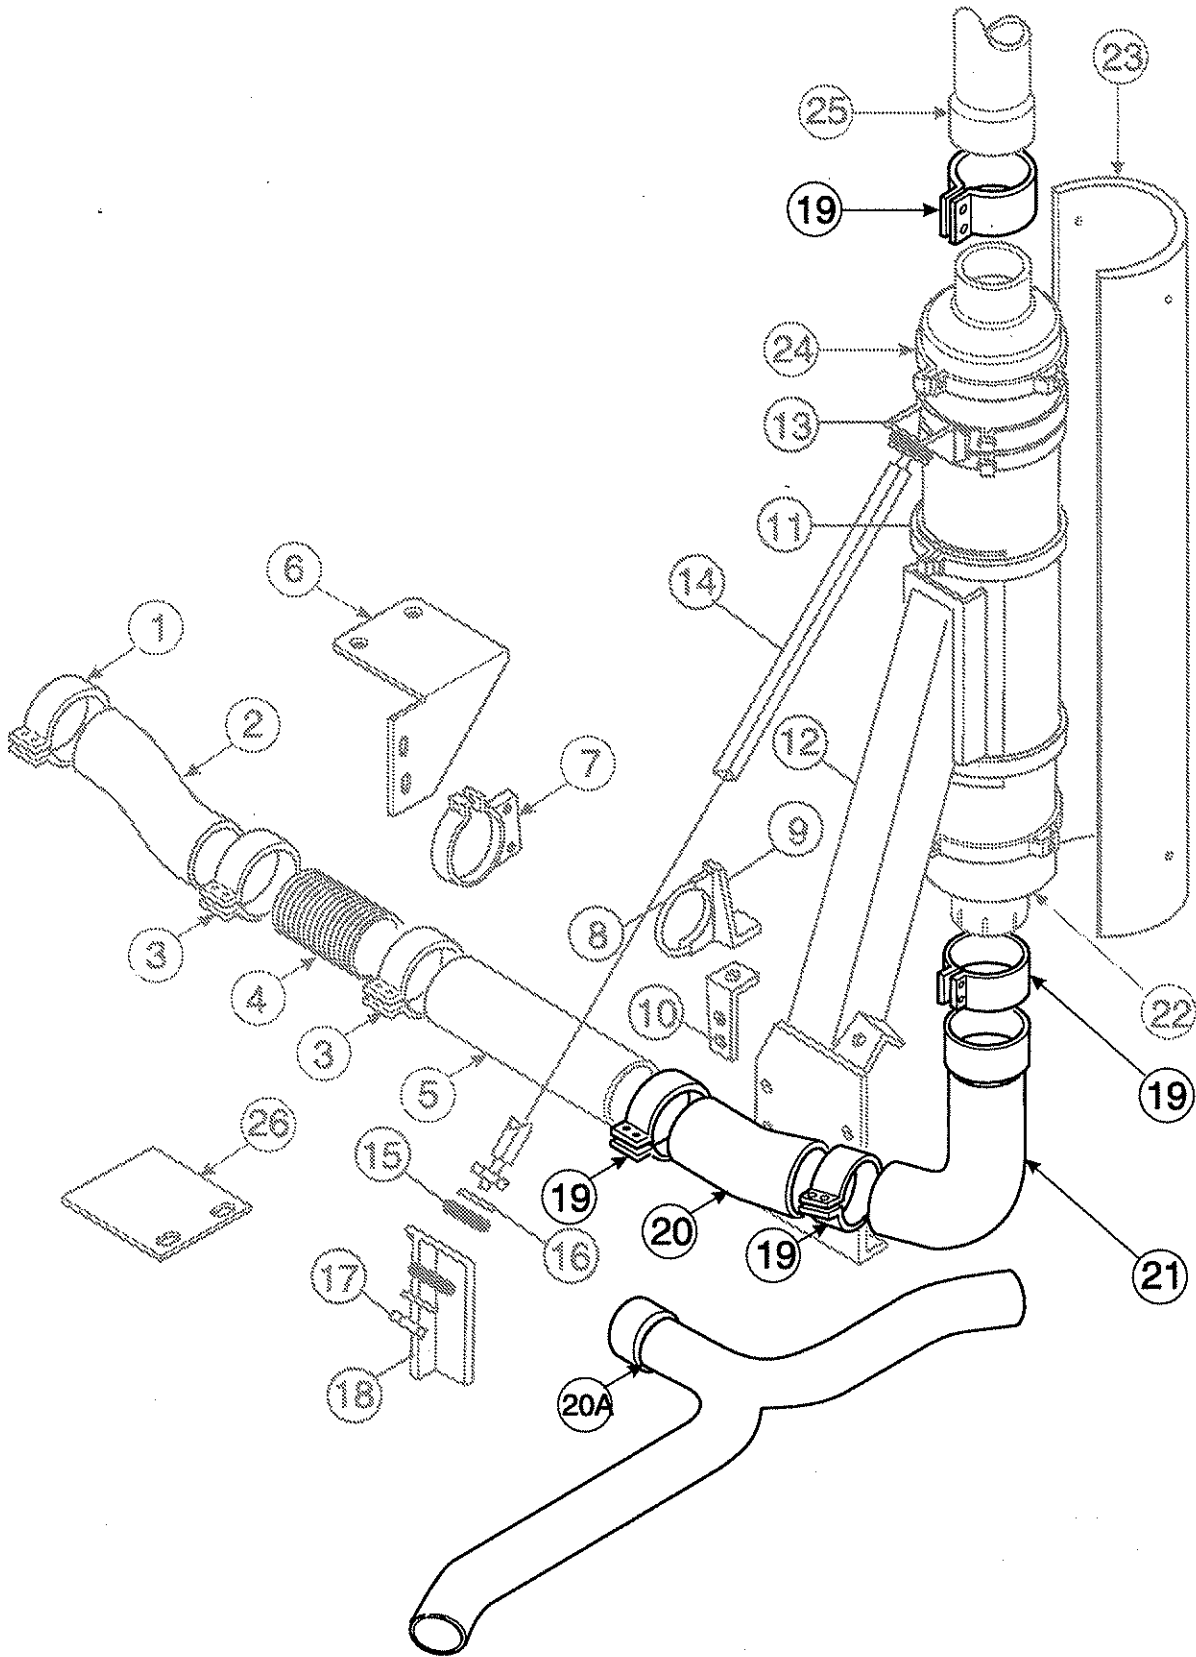

ENGINE 'FVB' SYSTEM EXHAUST

1.7.2

3108-002-01 SINGLE EXHAUST PIPES, PAINTED

Item	Description	Part Number	Qty
19	Seal Clamp, 5" Preformed	9045723	3
20	Rear Pipe FVB Single Painted	23529-3545	1
21	BOC Pipe, Single Exhaust, Painted	23529B3543	1

3108-002-02 SINGLE EXHAUST PIPES, CHROME

Item	Description	Part Number	Qty
19	Seal Clamp, 5" Preformed	9045723	5
20	Rear Pipe FVB Single Painted	23529-3545	1
21	BOC Pipe, Single Exhaust, Chrome	23529C3543	1

3108-002-03 DUAL EXHAUST PIPES, PAINTED

Item	Description	Part Number	Qty
19	Seal Clamp, 5" Preformed	9045723	3
20A	Rear Wye Pipe FVB Dual Painted	23529-3548	1
21	BOC Pipe, Dual Exhaust, Painted	23529B3543	1

3108-002-04 DUAL EXHAUST PIPES, CHROME

Item	Description	Part Number	Qty
19	Seal Clamp, 5" Preformed	9045723	5
20A	Rear Wye Pipe FVB Dual Painted	23529-3548	1
21	BOC Pipe, Dual Exhaust, Chrome	23529C3543	1

Specific BOMs listed: 3108-002-01, 3108-002-02, 3108-002-03, 3108-002-04

ENGINE 1