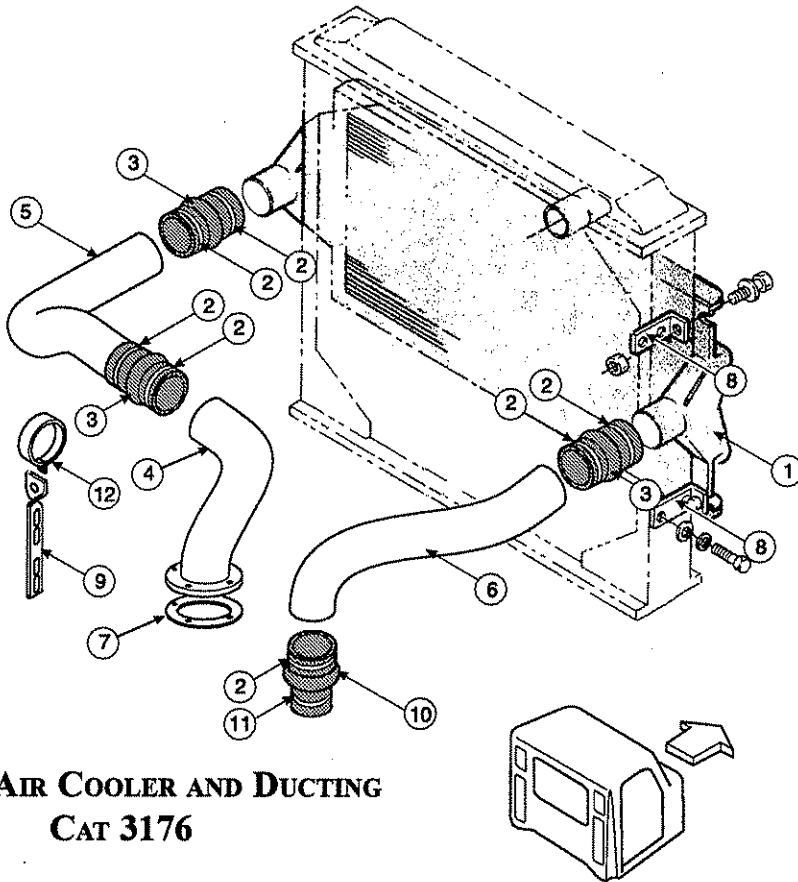

CHARGE AIR COOLER AND DUCTING - CAT 3176

Item	Description	Part Number	Qty
1	Charge Air Cooler	22227-3409	1
2	Clamp, T Bolt HD, 4.06 - 4.3	20427-3431	7
3	Hump Hose with Reinforcing Rings	22315-3423	3
4	Tube, CAC, Adaptor	22301-3569	1
5	Tube, CAC 3176 LHS	22303-3498	1
6	Tube, CAC 3176 RHS	22303-3499	1
7	Gasket, Intake Manifold, 3176	22319-3403	1
8	Bracket, CAC Support	22228-3412	4
9	Bracket, Manifold (LH Tube)	04-9040707	1
10	Hose, 3 - 4" Adapter, with Reinforcing	22315-3424	1
11	Clamp, Constant Torque, 2.75 - 3	20427-3431	1
12	Clamp, 4" Spring Bolt	22302-3403	1

CHARGE AIR COOLER AND DUCTING
CAT 3176

Specific BOMs listed: 3028-002-08