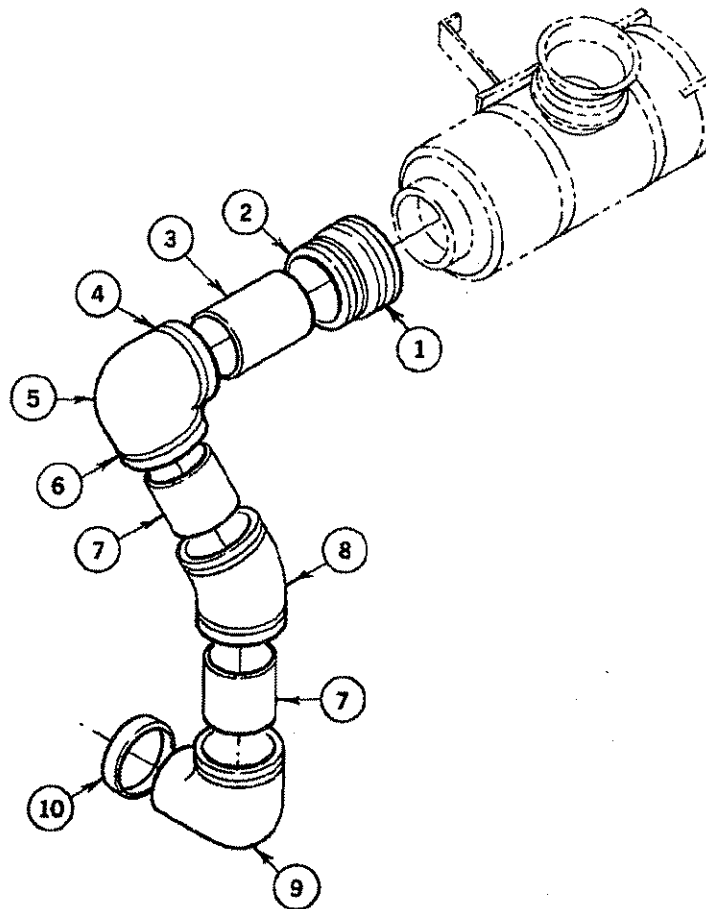

UNDER HOOD AIR CLEANER DUCTING

5800 MODEL WITH CAT 3176B ENGINE

Item	Description	Part Number	Qty
1	Clamp, T-bolt 7.0	04-9036387	1
2	Hump Hose, Reducing 7.0-6.0	02-7107361	1
3	Pipe, 6.0 OD x 6.5 long with Boss	22301-3551-6.5	1
-	Connector, #4 x 1/4 NPT	459421	1
-	Elbow, 90 Degree #4 x 1/4 NPT	459425	1
-	Hose Assembly, #4 Wire Braid	5730-33.0	1
4	Clamp, Hose 5.75-6.62	22302-3405	2
5	Elbow, 90 Degree Reducing 6.0-5.0 Dia.	22305-3444	1
6	Clamp, Hose 4.75-5.62	22302-3406	4
7	Pipe, 5.0 OD x 5.5 long	22301-3554-5.5	2
8	Elbow, 37 Degree 5.0	22305-3472	1
9	Elbow, 90 Degree Reducing 5.0-4.0	22305-3470	1
10	Clamp, T-bolt 4.0	04-9048280	1

Specific BOMs listed: 3028-001-08