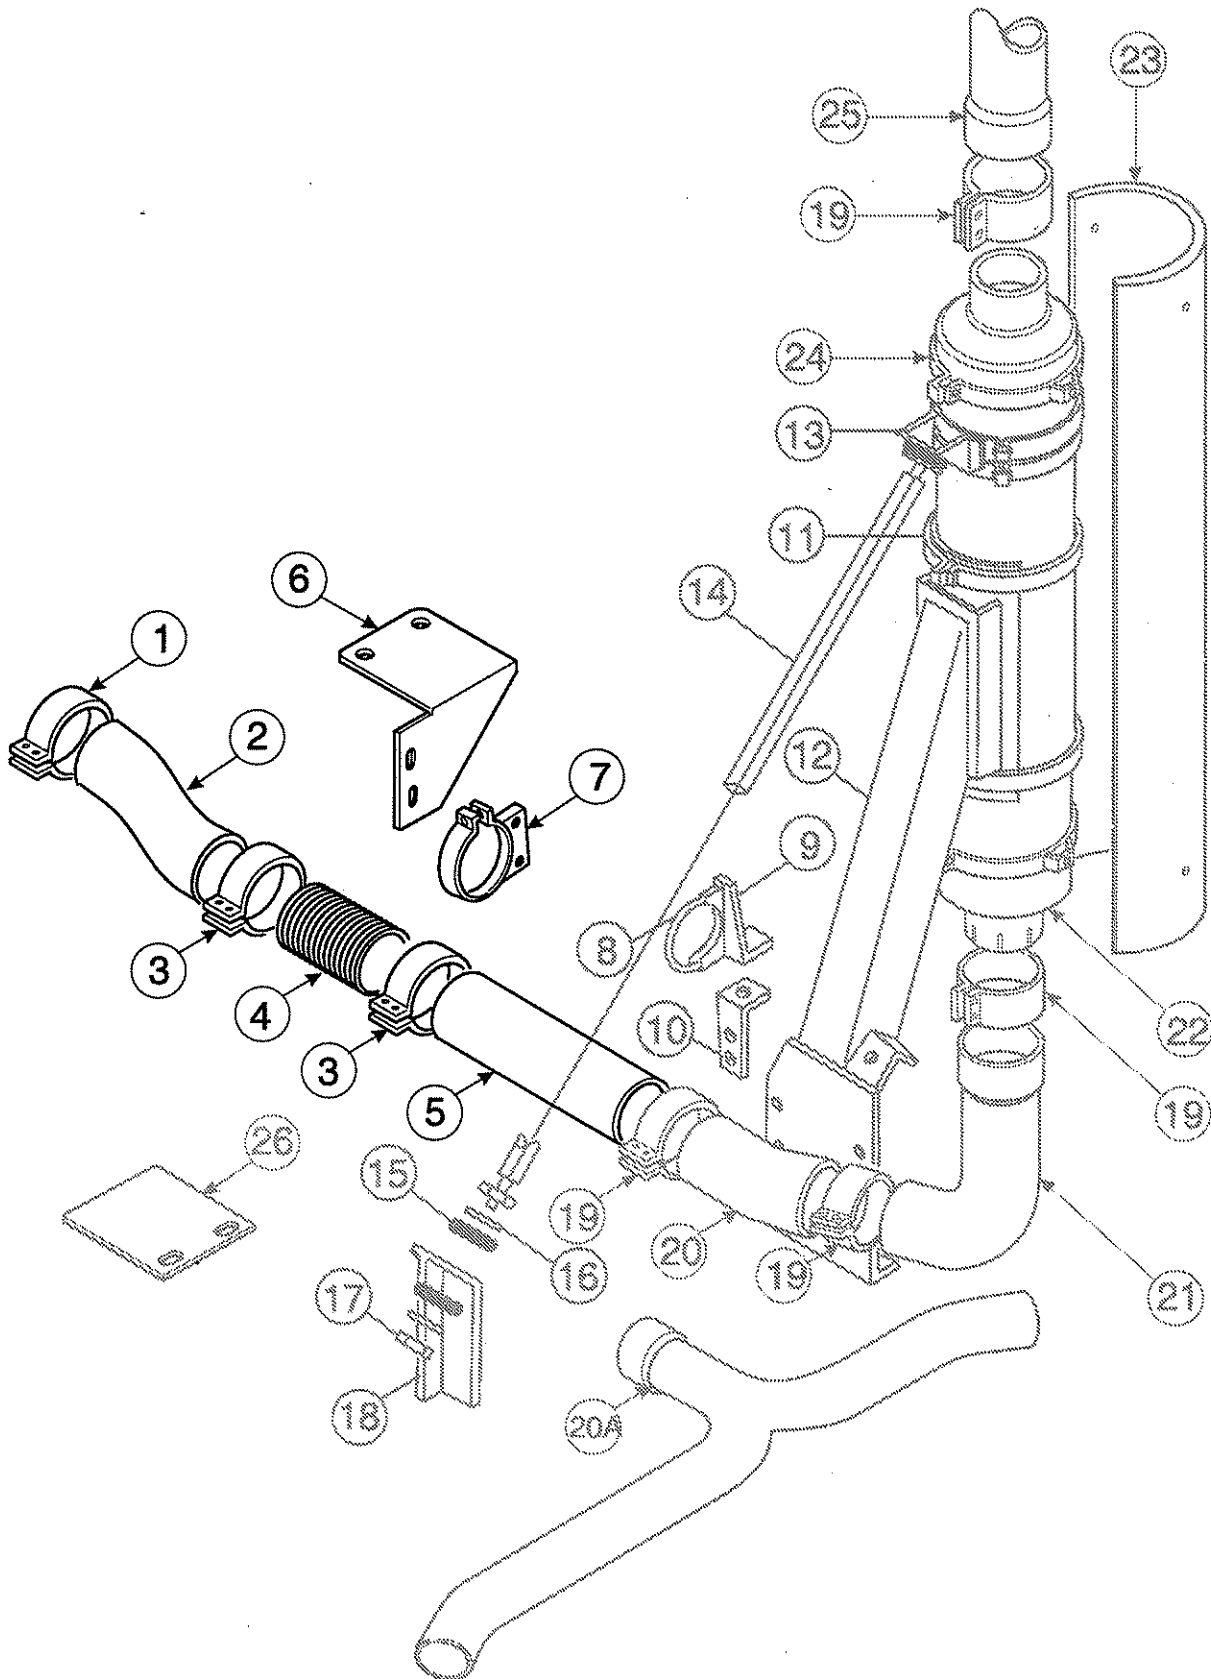

3109-003-06 CAT TURBO PIPES 3406C - 49EX

Item	Description	Part Number	Qty
1	V-Band Clamp 5"	543871	1
2	Pipe, Upper Turbo 3406 EX	23530-3485	1
3	Seal Clamp 4" Preformed	9045723	2
4	Flexpipe 5" Dia	23518-3401-012	1
5	Pipe, Lower Turbo 3406C 49EX	23530-3561	1
6	Bracket, Turbo Pipe Support	23513-3549	1
7	Bracket, Exhaust Clamp	23504-3411	1

3109-004-05 CAT TURBO PIPES 3406E - 49FX/SX, & 59SS

Item	Description	Part Number	Qty
1	V-Band Clamp 5"	543871	1
2	Pipe, Upper Turbo 3406E	23530-3478	1
3	Seal Clamp 4" Preformed	9045723	2
4	Flexpipe 5" Dia	23518-3401-012	1
5	Pipe, Lower Turbo 3406C/E	23530-3479	1
6	Bracket, Turbo Pipe Support	23513-3549	1
7	Bracket, Exhaust Clamp	23504-3411	1

3109-004-06 CAT TURBO PIPES 3406E - 49EX

Item	Description	Part Number	Qty
1	V-Band Clamp 5"	543871	1
2	Pipe, Upper Turbo 3406E 49 EX	23530-3478	1
3	Seal Clamp 4" Preformed	9045723	2
4	Flexpipe 5" Dia	23518-3401-012	1
5	Pipe, Lower Turbo 3406 49EX	23530-3561	1
6	Bracket, Turbo Pipe Support	23513-3549	1
7	Bracket, Exhaust Clamp	23504-3411	1

3109-005-05 CUMMINS TURBO PIPES M11/L10 49FX/SX, & 59SS

Item	Description	Part Number	Qty
1	V-Band Clamp 5"	543871	1
2	Pipe, Upper Turbo M11/L10	23530-3484	1
3	Seal Clamp 4" Preformed	9045723	2
4	Flexpipe 5" Dia	23518-3401-012	1
5	Pipe, Lower Turbo M11/L10	23530-3488	1
6	Bracket, Turbo Pipe Support	23513-3549	1
7	Bracket, Exhaust Clamp	23504-3411	1

Specific BOMs listed: 3109-003-06, 3109-004-05, 3109-004-06, 3109-005-05