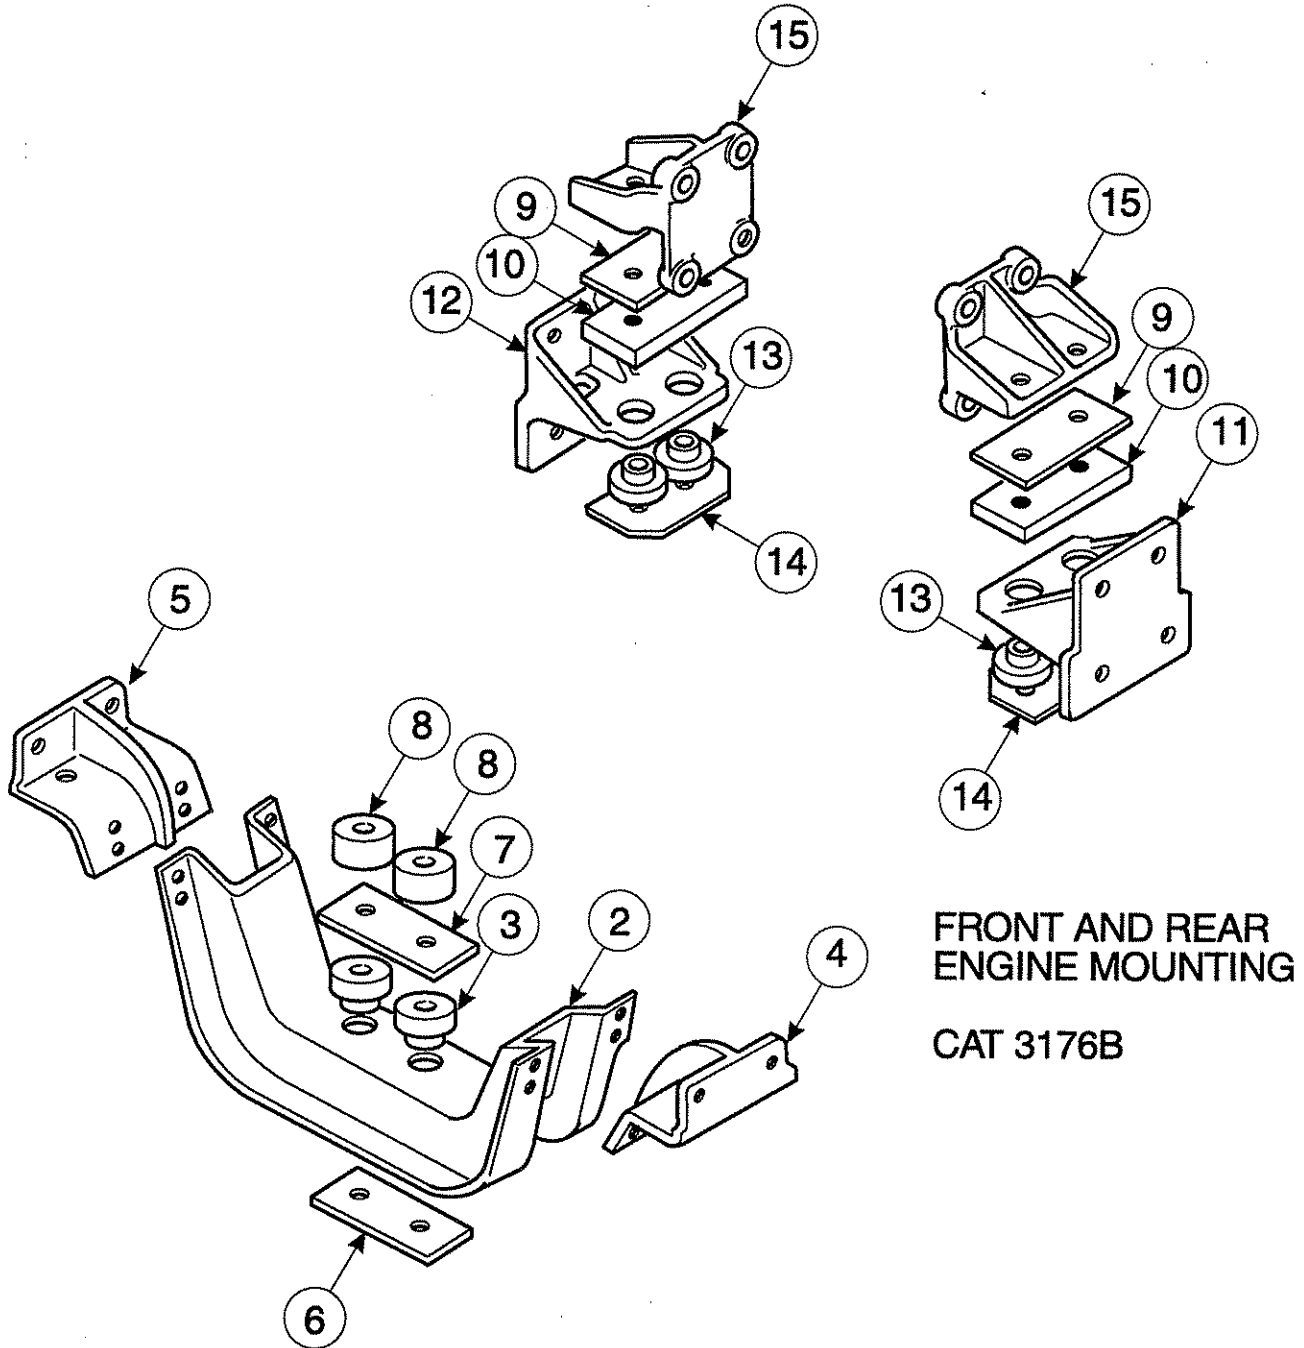

FRONT AND REAR
ENGINE MOUNTING

CAT 3176B

ENGINE

ENGINE MOUNTING - CATERPILLAR 3176B

1.4.3

ENGINE MOUNTING - CAT 3176B

Item	Description	Part Number	Qty
2	Engine Crossmember	12016-3401	1
3	Engine Mount	12005-3403	2
-	Bolt (Engine Mount) 8ZNC .75-16 x 6.5	4019-3411-6.50	2
-	Locknut	4012-3422	2
4	Crossmember Support LH	12001-3440	1
5	Crossmember Support RH	12001-3441	1
6	Plate, Lower	04-9016901	1
7	Plate, Upper	04-9016900	1
8	Spacer	12012-3430	2
10	Rubber Mount, Upper	12004-3402	2
11	Bracket, Frame LH, Fuller Transmission	12009-3462	1
12	Bracket, Frame RH, Fuller Transmission	12009-3463	1
11	Bracket, Frame LH, Spicer Transmission	12009-3545	1
12	Bracket, Frame RH, Spicer Transmission	12009-3546	1
11	Bracket, Frame LH, Auto Transmission	12009-3496	1
12	Bracket, Frame RH, Auto Transmission	12009-3497	1
13	Rubber Mount, Lower	12004-3401	4
14	Plate	04-9016904	2
15	Bracket, Transmission Nodal Mount, Iron	04-9047488	2

Specific BOMs listed: 1018-001-11, 1018-020-12, 1018-020-14, 2058-001-01

ENGINE 1