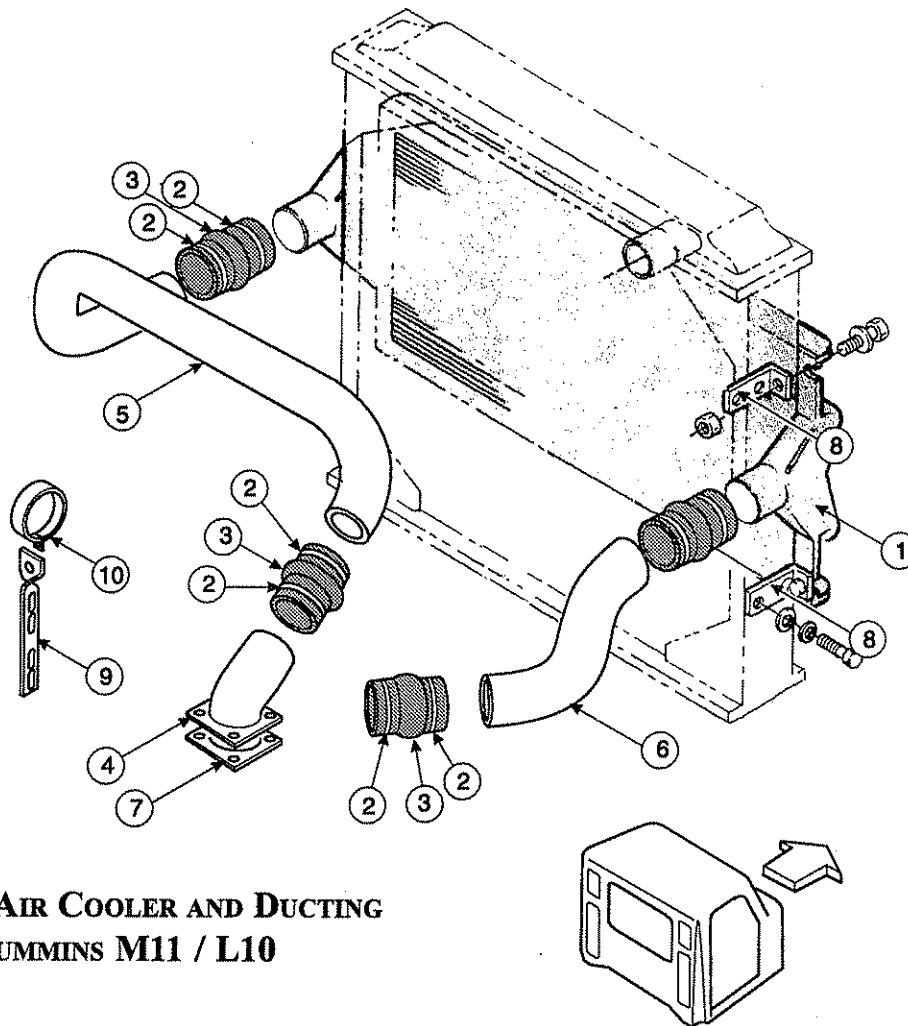

### CHARGE AIR COOLER AND DUCTING - CUMMINS M11 / L10

Item	Description	Part Number	Qty
1	Charge Air Cooler	22227-3409	1
2	Clamp, T Bolt HD, 4.06 - 4.3	20427-3431	8
3	Hump Hose with Reinforcing Rings	22315-3423	4
4	Adaptor, Manifold	22303-3465	1
5	Tube, CAC LHS	22303-3496	1
6	Tube, CAC RHS	22303-3497	1
7	Gasket, Intake Manifold	22319-3405	1
8	Bracket, CAC Support	22228-3412	4