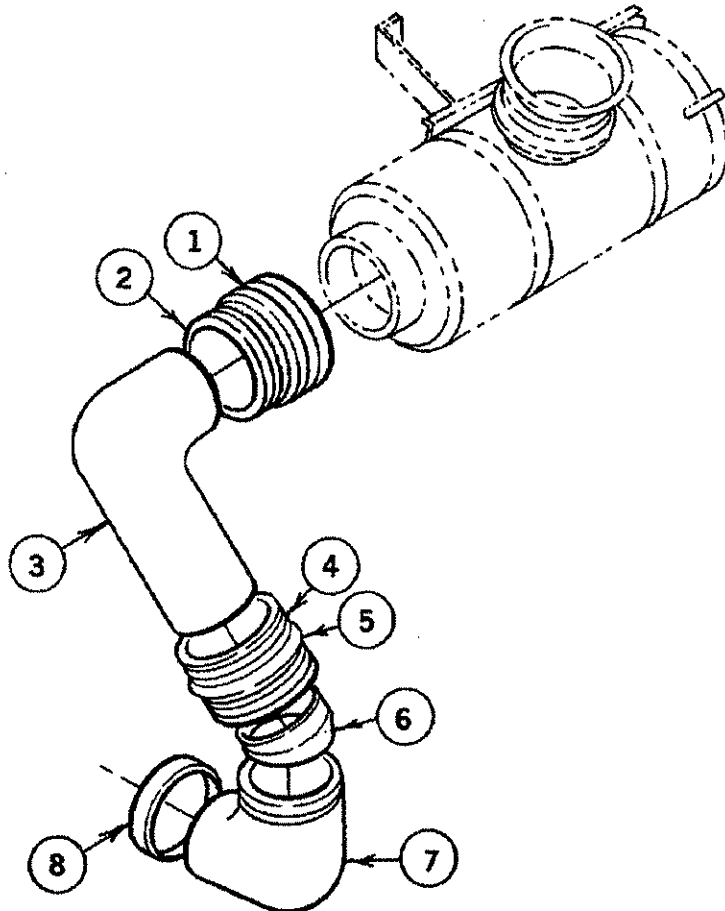

5800 MODEL WITH CUMMINS N14E ENGINE

Item	Description	Part Number	Qty
1	Clamp, T-bolt 7.0	04-9036387	1
2	Reducer, 7.0-6.0	22305-3473	1
3	Elbow, Single Air Duct	22301-3497	1
4	Elbow, 36 Degree 6.0 ID with Hump	22305-3478	1
5	Pipe, 6.0 OD x 4.5 long	22301-3550-4.5	1
6	Clamp, Hose 5.75-6.62	22302-3405	4
7	Elbow, 90 Degree Reducer 6.0-5.5	04-9037183	1
8	Clamp, Breeze T-bolt 5.25	20427-3436	1

Specific BOMs listed: 3028-001-09