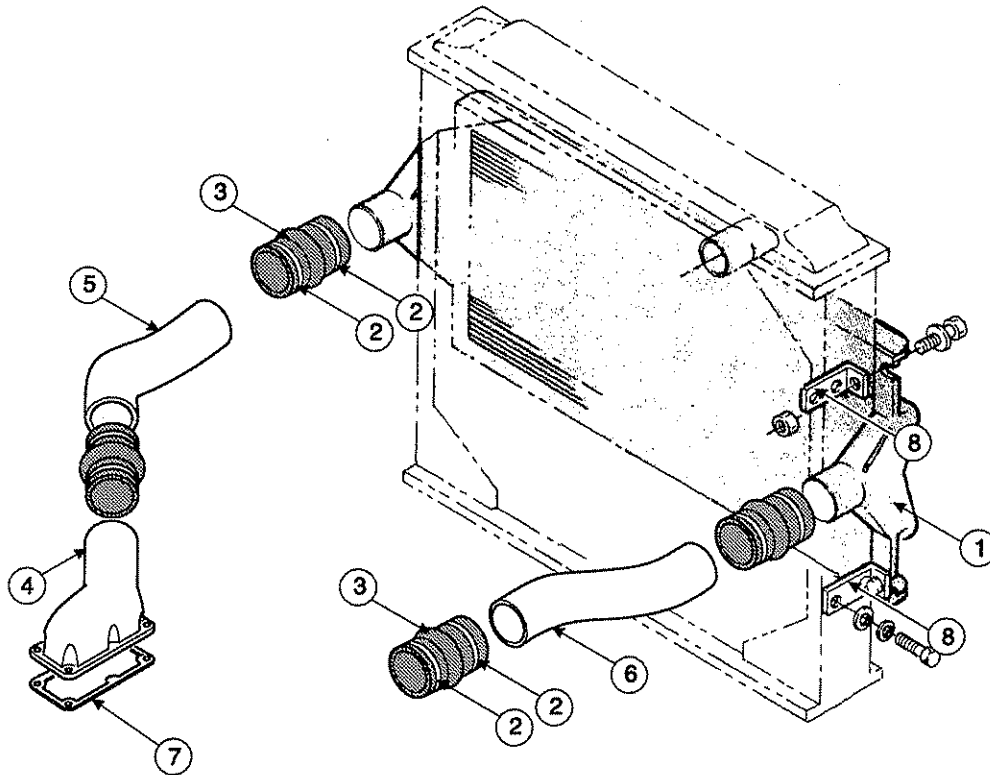

CHARGE AIR COOLER AND DUCTING - CAT 3406C

Item	Description	Part Number	Qty
1	Charge Air Cooler	22227-3409	1
2	Clamp, T Bolt HD, 4.06 - 4.3	20427-3431	8
3	Hump Hose with Reinforcing Rings	22315-3423	4
4	CAC, Adaptor	22301-3484	1
5	Tube, CAC LHS	22303-3490	1
6	Tube, CAC RHS	22303-3495	1
7	Gasket, Intake Manifold	22319-3401	1
8	Bracket, CAC Support	22228-3412	4

**CHARGE AIR COOLER AND DUCTING
CAT 3406C**