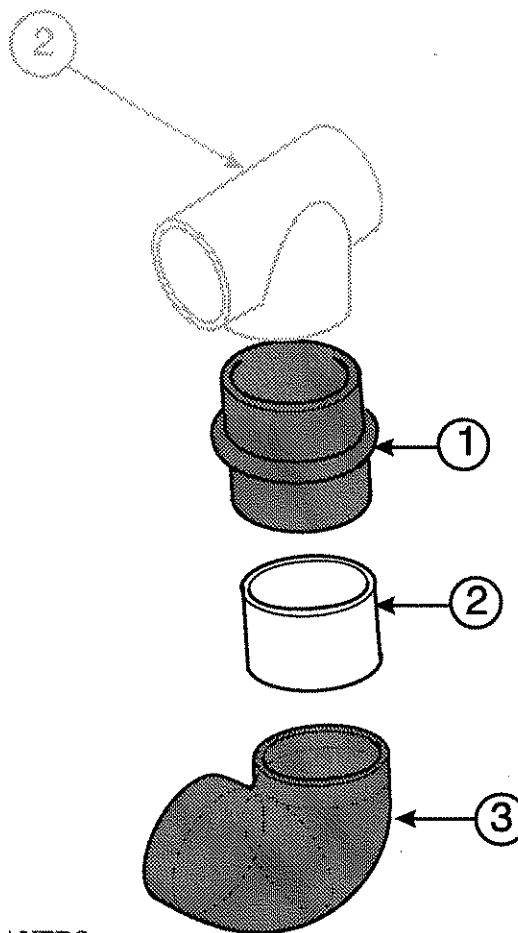

DUAL COWL MOUNTED AIR CLEANER DUCTING

DUAL AIR CLEANERS - LOWER DUCTING - CAT 3406 E/C - 4800/5800

Item	Description	Part Number	Qty
1	Hump Hose 6" ID x 7" long	22315-3415	1
2	Pipe 6" OD x 6" long	22301-3550-006	1
3	Elbow, 90 Deg. Rubber 6" ID	04-9038092	1
-	Hose Clamp 5.75 - 6.62 HT	22302-3405	As Required

**DUAL AIR CLEANERS
LOWER DUCTING
CAT 3406 E/C
4800/5800**

Specific BOMs listed: 3028-004-01