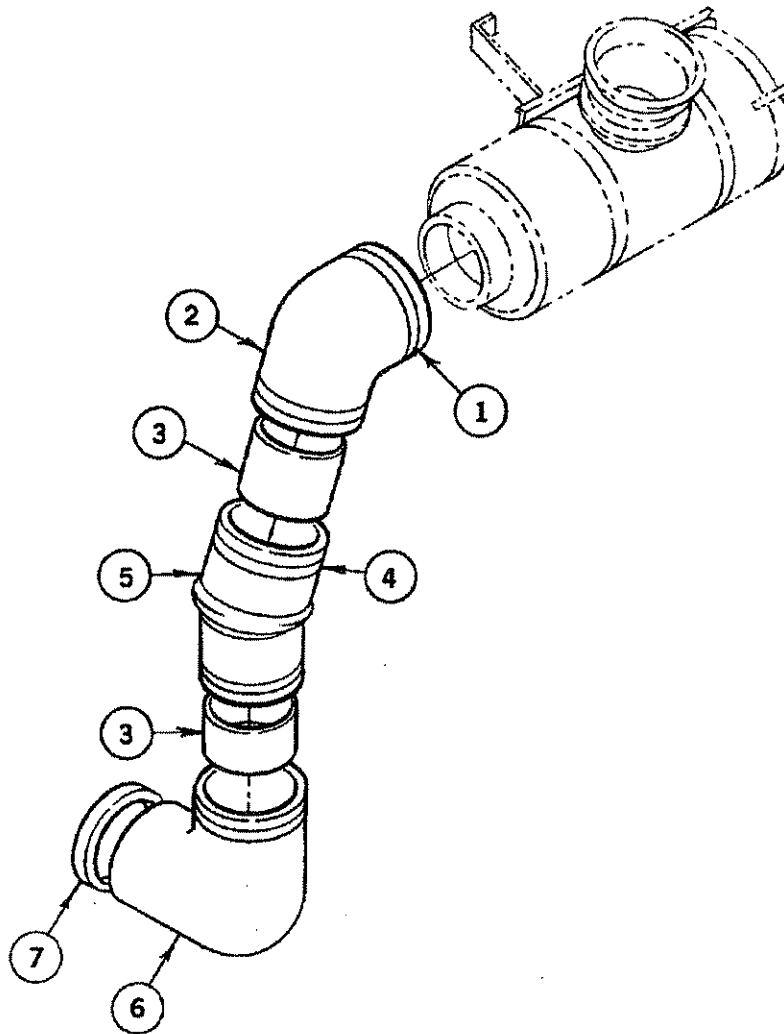

UNDER HOOD AIR CLEANER DUCTING

5800 MODEL WITH CAT 3406E ENGINE

Item	Description	Part Number	Qty
1	Clamp, T-bolt 7.0	04-9036387	1
2	Elbow, 45 Degree Reducing 7.0-6.0	04-9053557	1
3	Pipe, 6.0 OD x 6.0 long	22301-3550-006	2
4	Clamp, Hose 5.75-6.62	22302-3405	4
5	Elbow, 36 Degree 6.0 ID with Hump	22305-3478	1
6	Elbow, 90 Degree Rubber 6.0 Dia.	22305-3474	1
7	Clamp, T-bolt 6.0	04-9037027	1

Specific BOMs listed: 3028-001-06