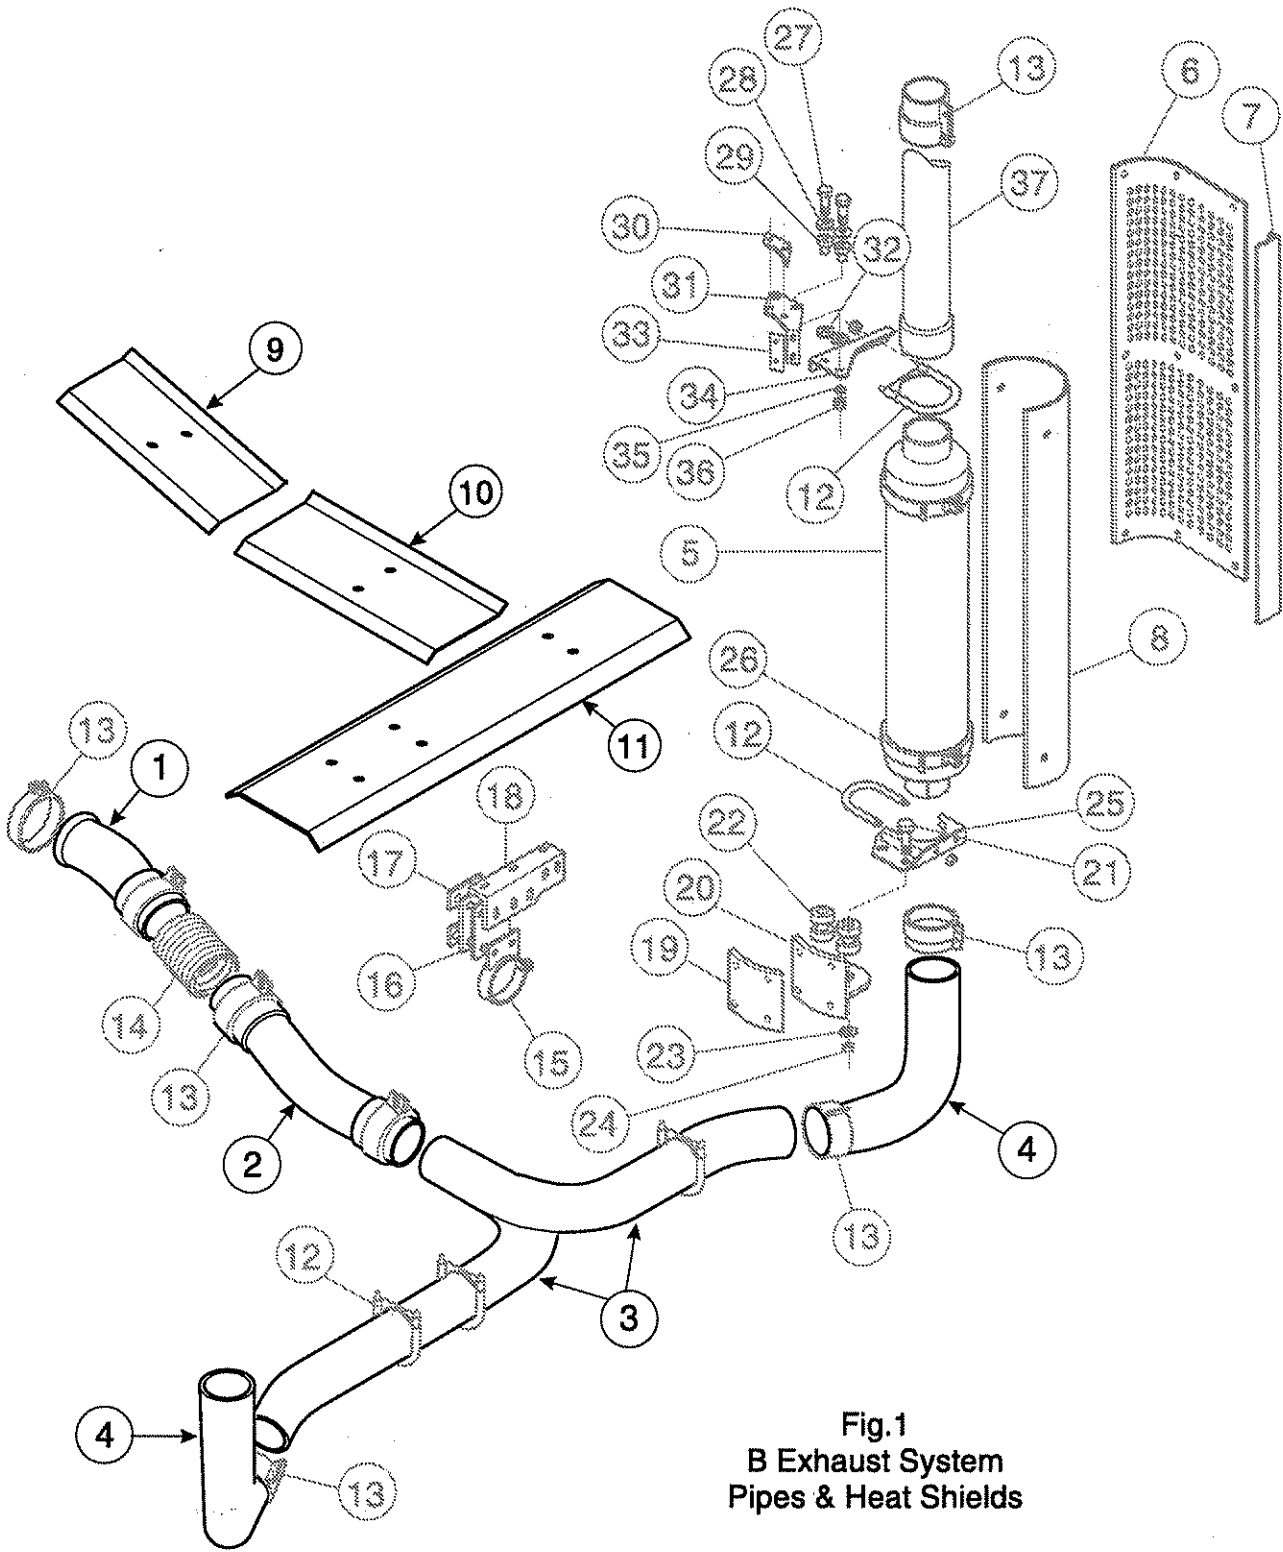

**TABLE 1A - See Fig. 1
TURBO PIPES - CAT ENGINES - B SYSTEM EXHAUST**

Fig.1
B Exhaust System
Pipes & Heat Shields