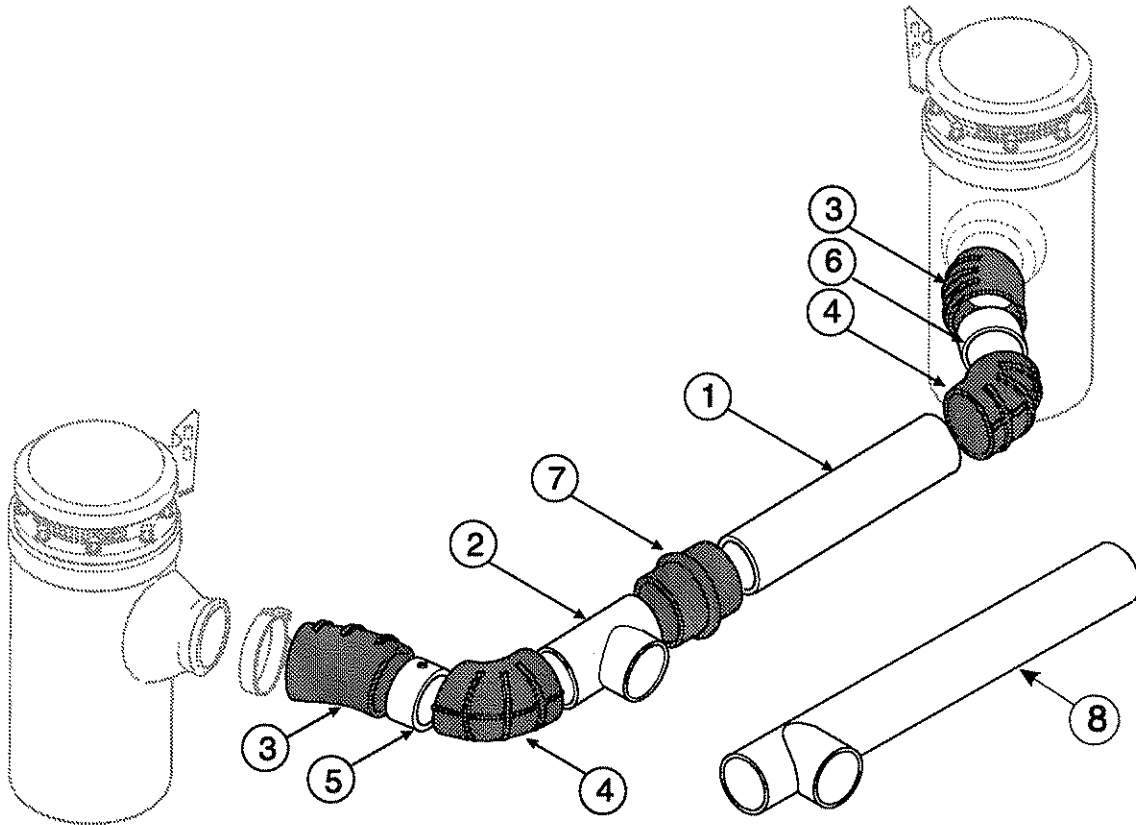

DUAL AIR CLEANERS UPPER DUCTING - ALL INSTALLATIONS

Item	Description	Part Number	Qty
3	Elbow, 54 Deg. Rubber 6" ID	04-9038089	2
4	Elbow, 69 Deg. Rubber 6" ID	22305-3462	2
5	Pipe, 6" OD with Boss 4" long	22301-3551-4.0	1
6	Pipe, 6" OD x 3" long Aluminum	22301-3550-003	1
-	Hose Clamp 5.75 - 6.62 HT	22302-3405	As Required

Before Feb 8, 1996

1	Pipe, 6"OD x 27" Aluminum	22301-3550-027	1
2	Wye Pipe 6"OD	22301-3537	1
7	Hump Hose 6" ID x 7" long	22305-3415	1

After Feb 8, 1996

8	Wye Pipe 6"OD	22303-3523	1

Specific BOMs listed: 3028-005-01