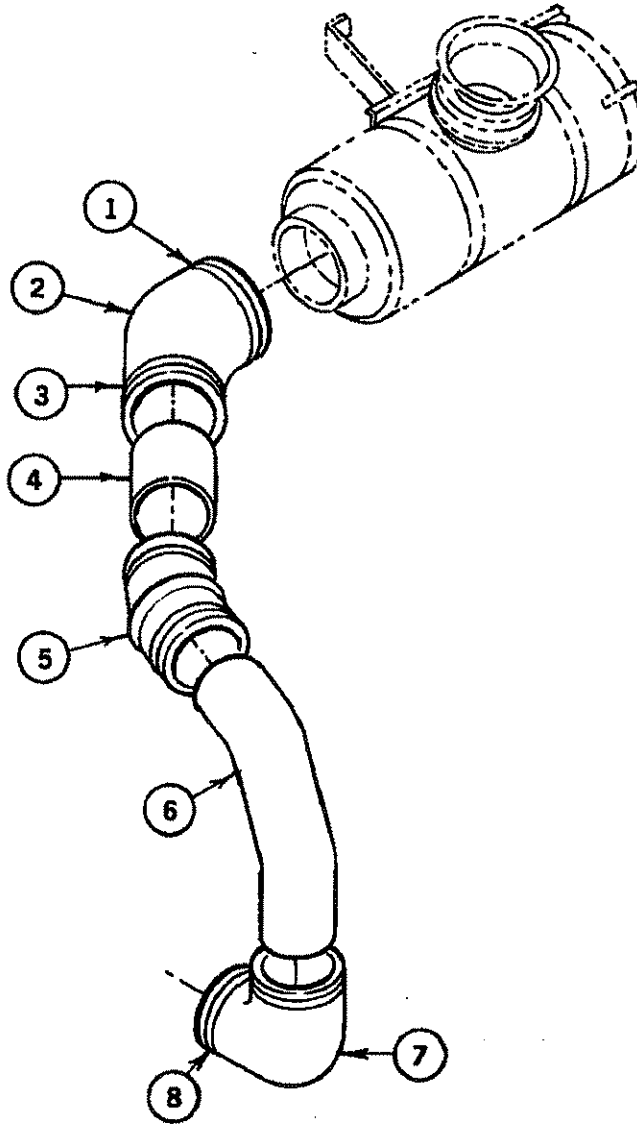

**5900 MODEL WITH CAT 3406E ENGINE**

Item	Description	Part Number	Qty
1	Clamp, T-bolt 7.0 Duct	04-9036387	1
2	Elbow, 45 Degree Rubber Reducing 7.0-6.0	04-9053557	1
3	Clamp, Hose 5.75-6.62	22302-3405	4
4	Pipe, 6.0 OD x 5.0 long	22301-3550-005	1
6	Elbow, Double Bend	22301-3496	1
5	Elbow, 36 Degree 6.0 ID with Hump	22305-3478	1
7	Elbow, 90 Degree Rubber 6.0 Dia.	04-9038092	1
8	Clamp, T-bolt 6.0	04-9037027	1