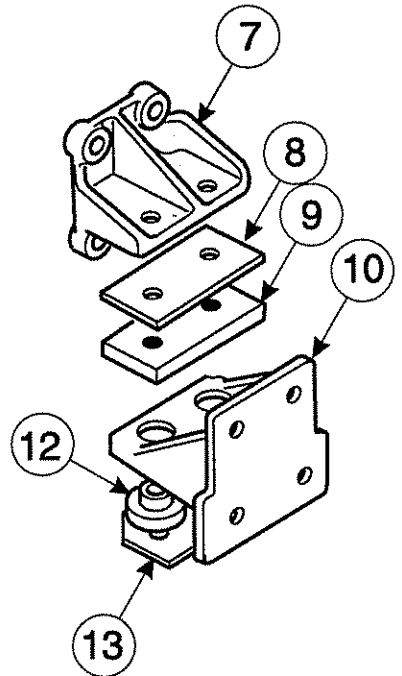

**FRONT AND REAR
ENGINE MOUNTING**

CUMMINS L10 / M11

ENGINE MOUNTING - CUMMINS L10 & M11

ENGINE MOUNTING - CUMMINS L10 & M11

Item	Description	Part Number	Qty
1	Engine Support	12001-3462	1
2	Engine Crossmember	12016-3401	1
3	Engine Mount	12005-3403	2
-	Bolt (Engine Mount) 8ZNC .75-16 x 4.00	223833	2
-	Nut, Elastic Stop	657946	2
4	Crossmember Support LH	12001-3440	1
5	Crossmember Support RH	12001-3441	1
6	Plate, Lower	04-9016901	1
7	Bracket, Transmission Nodal Mount, Iron	04-9047488	2
8	Spacer	12012-3425	2
9	Rubber Mount, Upper	12004-3402	2
10	Bracket, Frame LH	12002-3547	1
11	Bracket, Frame RH	12002-3548	1
12	Rubber Mount - Lower	12004-3401	4
13	Plate	04-9016904	2

Specific BOMs listed: 1018-005-02, 1018-025-07/08, 2058-001-04