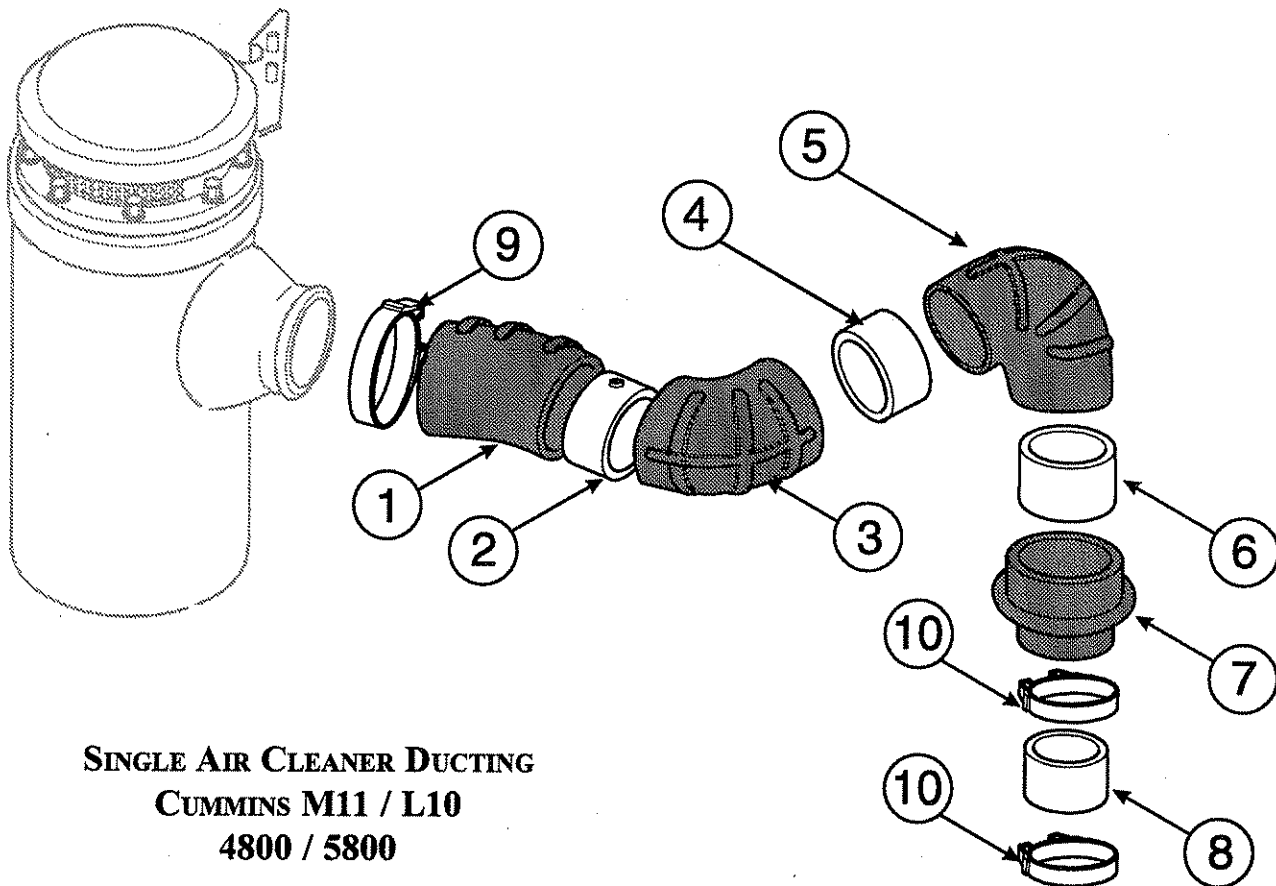

SINGLE AIR CLEANER DUCTING - CUMMINS M11 / L10 - 4800 & 5800

Item	Description	Part Number	Qty
1	Elbow, 54 Deg Rubber 6" ID	04-9038089	1
2	Pipe 6" OD x 4" with Boss	22301-3551-4.0	1
3	Elbow, 69 Deg Rubber 6" ID	22305-3462	1
4	Pipe, 6" OD x 3"	22301-3550-003	1
5	Elbow, 90 Deg. Reducer 6"-5.5"	04-9037183	1
6	Pipe 5.5" OD x 6"	22301-3555-006	1
7	Hump Hose Reducer 5.5" - 4"	04-9034624	1
8	Pipe, 4" OD x 4"	22301-3553-004	1
9	Clamp, Hose 5.75 - 6.62 HT	22302-3405	7
10	T-Bolt Clamp, 4.0"	04-9048280	2

SINGLE AIR CLEANER DUCTING
CUMMINS M11 / L10
4800 / 5800

Specific BOMs listed: 3028-003-05