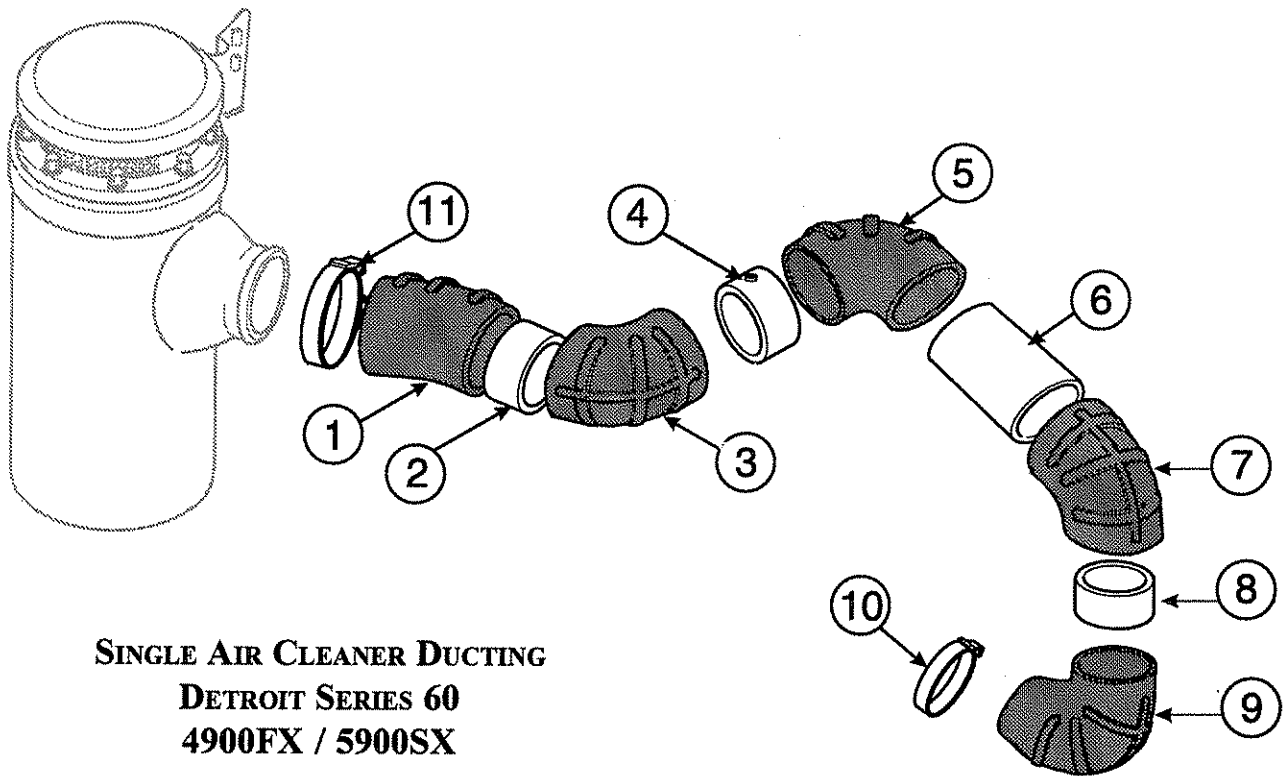

SINGLE COWL MOUNTED AIR CLEANER DUCTING

SINGLE AIR CLEANER DUCTING - DETROIT SERIES 60 - 4900FX / 5900SX

Item	Description	Part Number	Qty
1	Elbow, 54 Deg Rubber 6" ID	04-9038089	1
2	Pipe 6" OD x 3"	22301-3550-003	1
3	Elbow, 69 Deg Rubber 6" ID	22305-3462	1
4	Pipe, 6" OD x 4" with Boss	22301-3551-4.0	1
5	Elbow, 90 Deg. Rubber 6" ID	04-9038092	1
6	Pipe 6" OD x 9"	22301-3550-009	1
7	Elbow, 69 Deg Rubber 6" ID	22305-3462	1
8	Pipe 6" OD x 5"	22301-3550-005	1
9	Elbow, 90 Deg Reducer 6" - 5"	22305-3463	1
10	Clamp, Breeze T Bolt 5.25	20427-3436	1
11	Clamp, Hose 5.75 - 6.62 HT	22302-3405	9

**SINGLE AIR CLEANER DUCTING
DETROIT SERIES 60
4900FX / 5900SX**

Specific BOMs listed: 3028-003-12