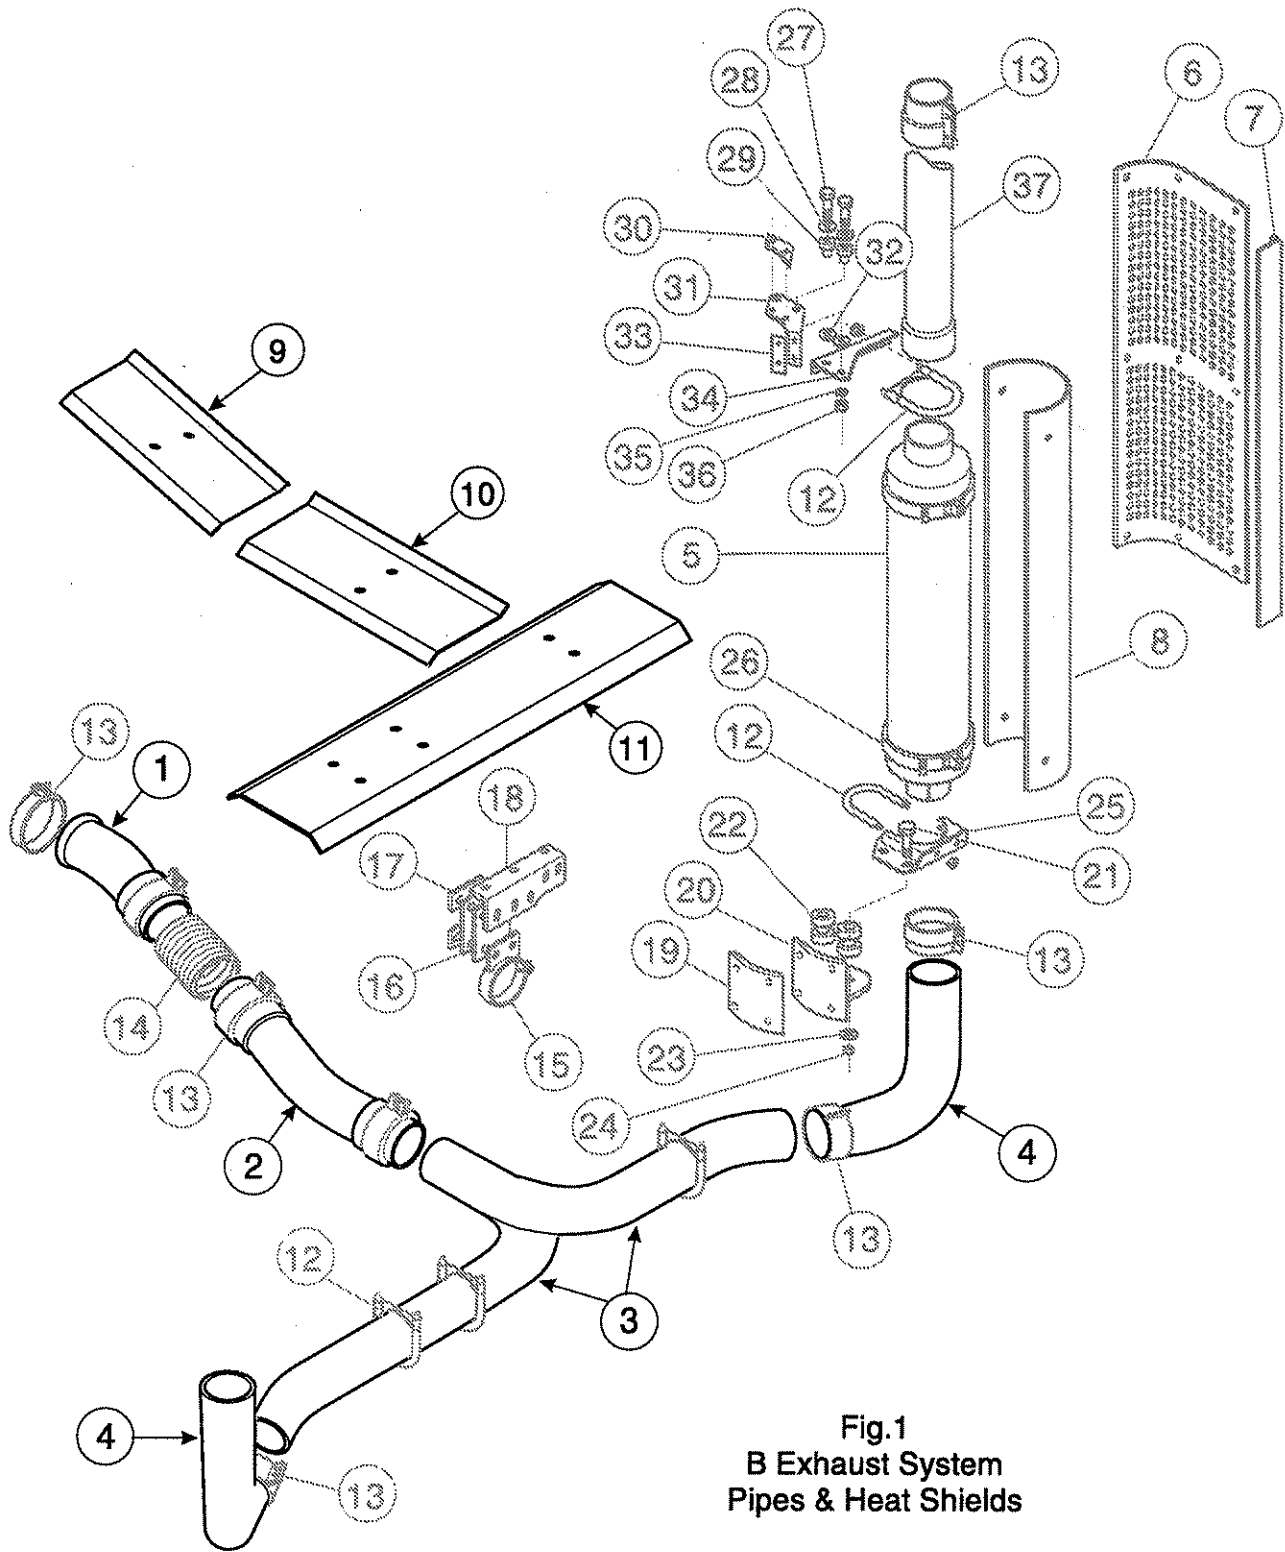

**TABLE 1C - See Figure 1
TURBO PIPES - DETROIT DIESEL ENGINES - B SYSTEM EXHAUST**

Fig.1
B Exhaust System
Pipes & Heat Shields