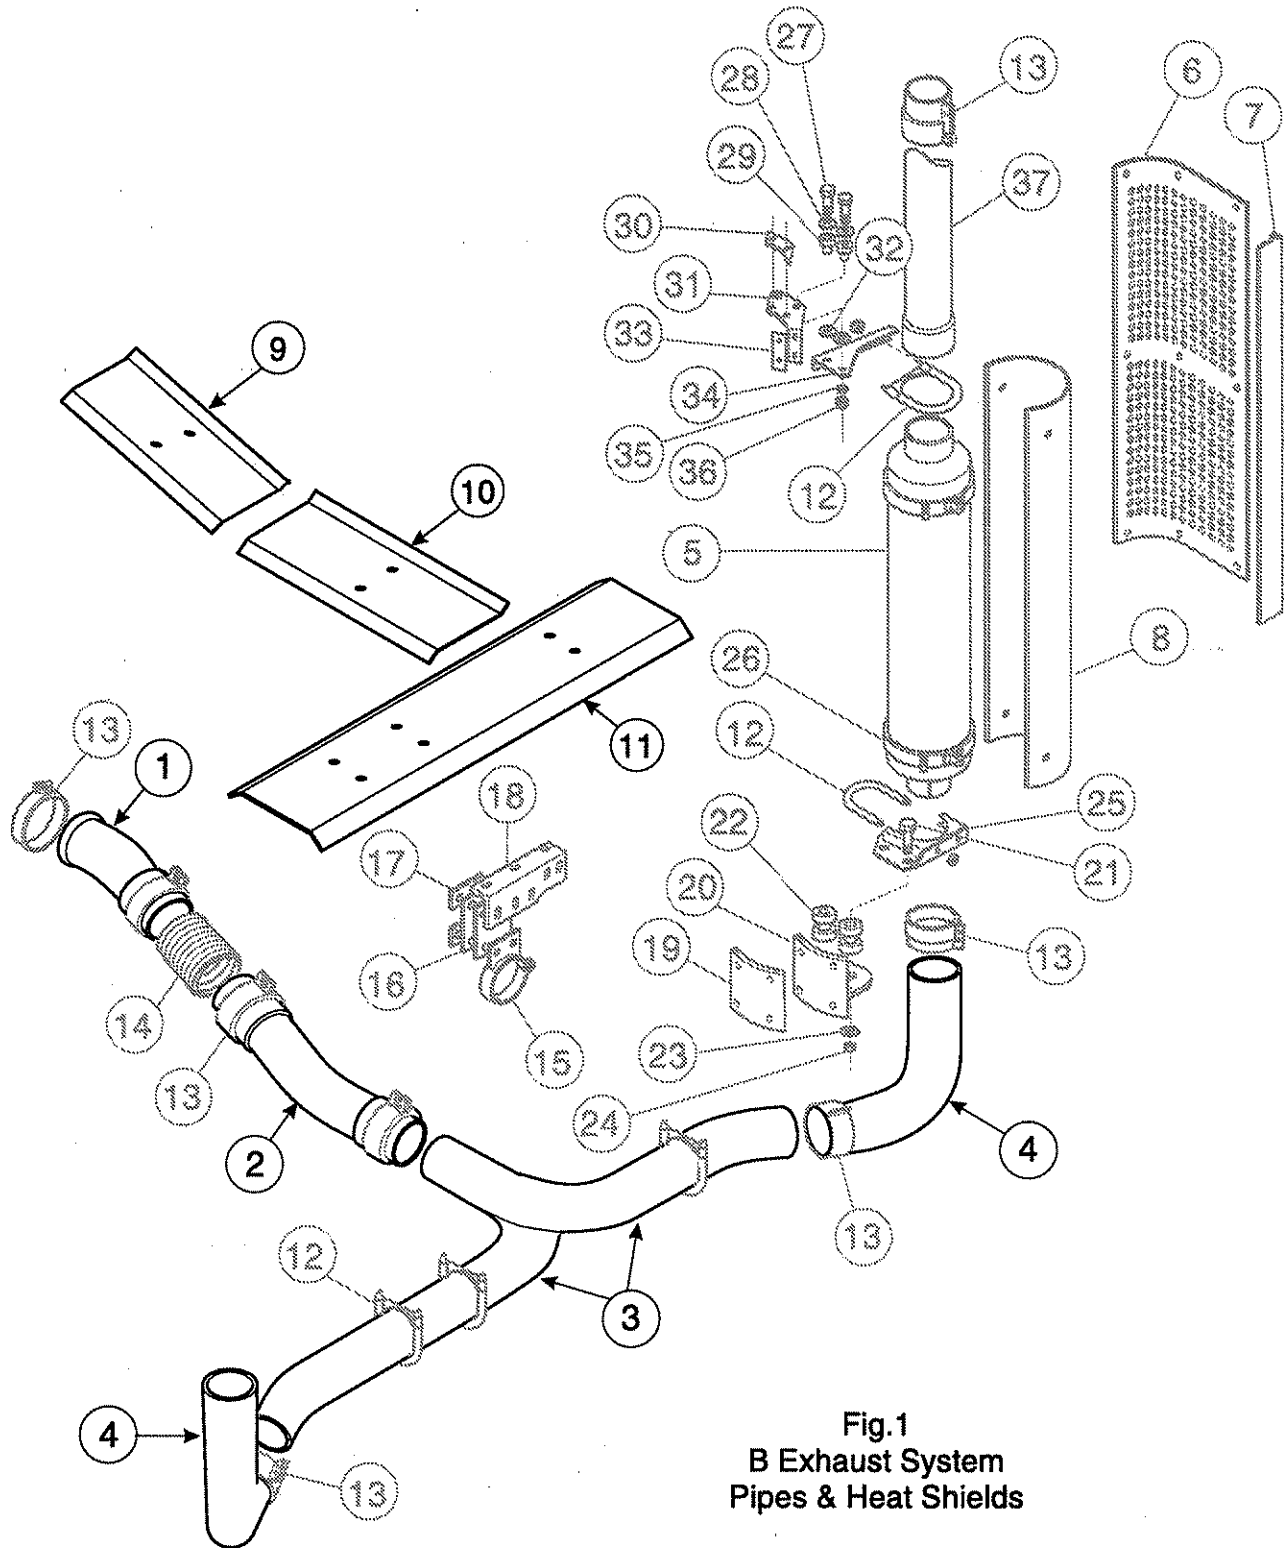

**TABLE 1D - See Figure 1
EXHAUST PIPES - B SYSTEM**

Fig.1
B Exhaust System
Pipes & Heat Shields

**TABLE 1D - See Figure 1
EXHAUST PIPES - B SYSTEM**

BOM	ITEM #3	ITEM #4	SINGLE/DUAL	FINISH
	REAR PIPE	BOC PIPE(S)		
3108-001-01	23529-3541	23529B3540	Single Exhaust	Painted
3108-001-02	23529-3541	23529C3540	Single Exhaust	Chrome
3108-001-03	23529-3542	23529B3540(QTY.2)	Dual Exhaust	Painted
3108-001-04	23529-3542	23529C3540(QTY.2)	Dual Exhaust	Chrome
3108-001-05	23529-3564	23529B3563	Single 4" Pipes	Painted
3108-001-06	23529-3541	23529B3569	Single Exhaust	Painted
3108-001-07	23529-3541	23529C3569	Single Exhaust	Chrome
3108-001-08	23529-3542	23529B3569(QTY.2)	Dual Exhaust	Painted
3108-001-09	23529-3542	23529C3569(QTY.2)	Dual Exhaust	Chrome
3108-001-11	23529-3579	23529B3563	Single 4" Pipes	Painted
3108-001-12	23529-3579	23529C3563	Single 4" Pipes	Chrome
3108-001-13	23529-3584	23529C3569	Single Exhaust	Chrome
3108-001-16	23529-3587	23529C3540	Single Exhaust	Chrome
3108-001-18	23531-3520	23529C3540	Single Exhaust	Chrome
3108-001-19	23529-3584	23529B3540	Single Exhaust	Painted

TABLE 1E - See Figure 1

BOM 3109-014-00	Heat Shield, Composite Sleeper, Dual B System	
Item #	Part Number	Description
9	23102-3447	Heat Shield, Upper Turbo Pipe
10	23102-3445	Heat Shield, Lower Turbo Pipe
11	23102-3446	Heat Shield, Wye Pipe
BOM 3109-014-01	Heat Shield, Composite Sleeper, Single B System, RHS	
Item #	Part Number	Description
9	23102-3447	Heat Shield, Upper Turbo Pipe
10	23102-3445	Heat Shield, Lower Turbo Pipe
11	23102-3448	Heat Shield, Rear Pipe
BOM 3109-014-02	Heat Shield, Composite Sleeper, Single B System, LHS	
Item #	Part Number	Description
9	23102-3447	Heat Shield, Upper Turbo Pipe
10	23102-3445	Heat Shield, Lower Turbo Pipe
11	23102-3449	Heat Shield, Rear Pipe

Specific BOMs listed: 3108-001-01/19, 3109-014-00/02