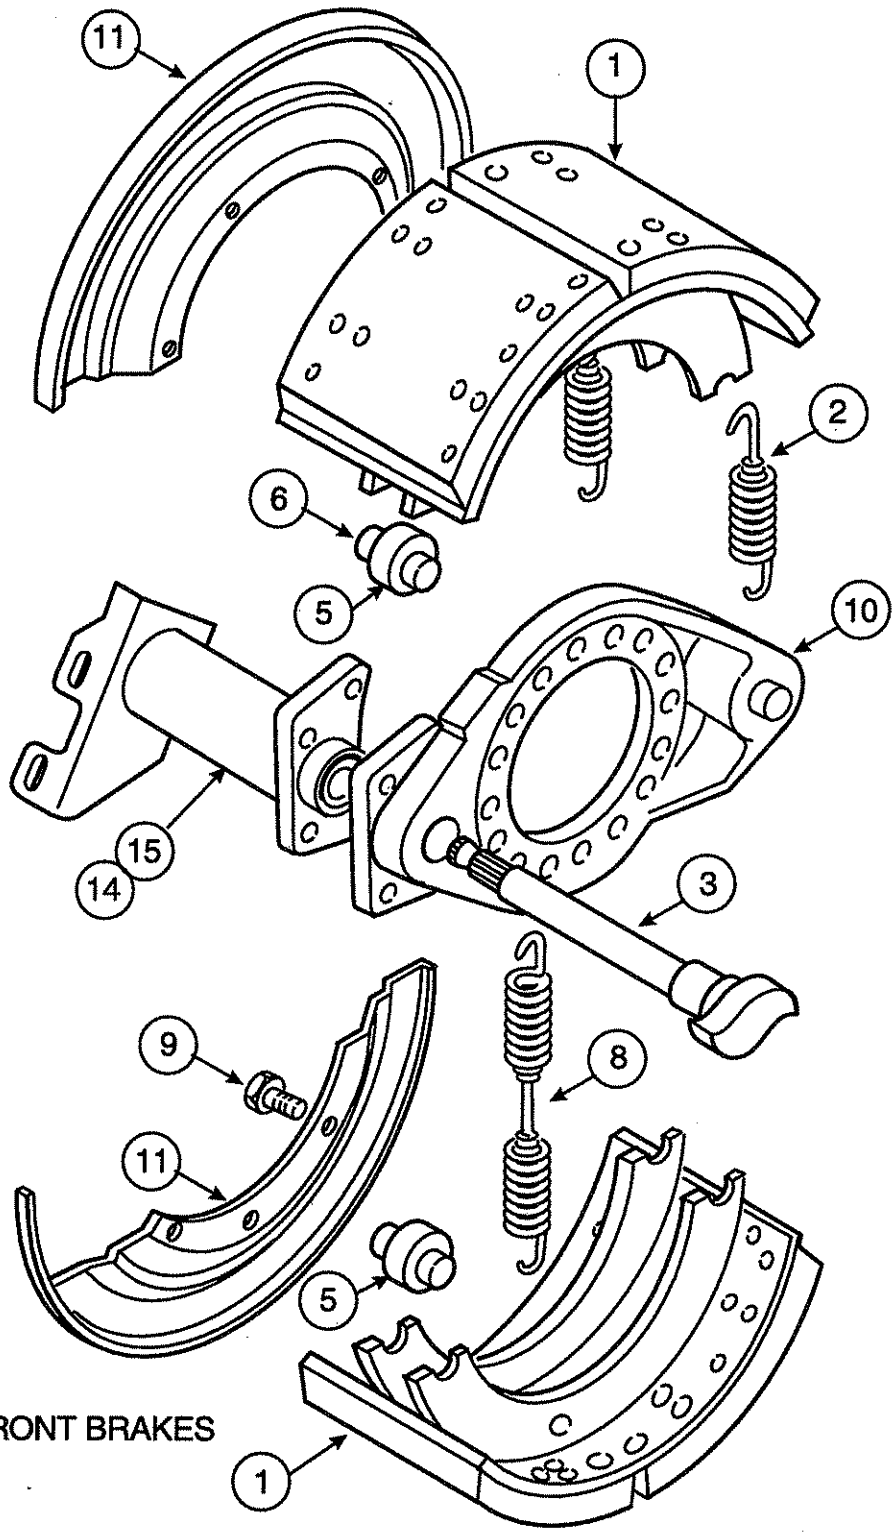

EATON 165 FRONT BRAKES

16.5 x 6 ES STANDARD BRAKE ASSEMBLIES

Brake Assembly	(3) Camshaft	(15) Bracket	(10) Spider Assy	Assy* Shoe/Lining
75104-3483	816966	818978	813826	818212
75104-3484	816967	818979	813827	818212
75104-3487	818964	818982	813826	818212
75104-3488	818965	818983	813827	818212
75104-3491	816966	818978	813826	818298
75104-3492	816967	818979	813827	818298
75104-3495	818964	818982	813826	818298
75104-3496	818965	818983	813827	818298

* Note: Two shoe and lining assemblies are required per brake.

16.5 x 6 ES BRAKES COMMON PARTS

Item	Description	Eaton Part No.	Qty Per Brake Assy
1	Brake Shoe & Lining	See assemblies	2
2	Retainer Spring (Orange)	70326	2
3	Camshaft	See assemblies	1
5	Cam Roller	806234	2
8	Shoe Release Spring (Red)	817017	2
9	Brkt. Mounting Stud	804703	4
10	Spider Assy	See assemblies	1
11	Dustshield	813663	1
14	Camshaft Bushing	1000035	2
15	Camshaft Bracket	See assemblies	1

Camshaft Bushing Kit

127808

Services 2 Brake Assemblies

Note: *Overhaul kits not available for Eaton 16.5 x 6 ES brakes at time of publication.*