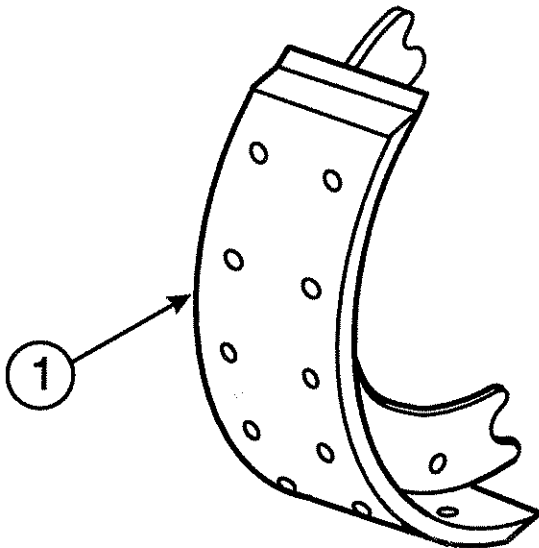

SHOE & LINING ASSY - 807684
2 required per brake
(includes shoe, lining, & rivets assembled.)