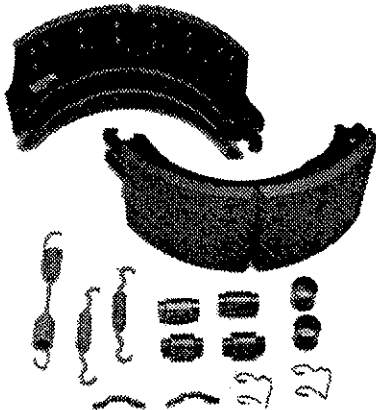

ROCKWELL Q & Q PLUS BRAKES

SERVICE KITS - 16.5 X 7 Q PLUS BRAKES

BRAKE OVERHAUL KIT - KSR202 4707QP

For Shoe/Lining Assembly A33222D2006

Servics 1 brake assembly.

Includes:

Item Description	Part Number	Qty
9 Pin, Brake Shoe Anchor	1259N274	2
10 Anchor Pin Bushing	1225B496	2
11 Retaining Spring	2258Q615	2
12 Return Spring	2258W803	1
13 Return Spring Pin	1218G85	2
14 Roller	1779R18	2
15 Shoe and Lining	A33222D206	2
18 Roller Retainer	3105B210	

BRAKE OVERHAUL KIT - KSR302 4707QP

For Shoe/Lining Assembly A73222D2006

Servics 1 brake assembly.

Includes:

Item Description	Part Number	Qty
9 Pin, Brake Shoe Anchor	1259N274	2
10 Anchor Pin Bushing	1225B496	2
11 Retaining Spring	2258Q615	2
12 Return Spring	2258W803	1
13 Return Spring Pin	1218G85	2
14 Roller	1779R18	2
15 Shoe and Lining	A73222D206	2
18 Roller Retainer	3105B210	

BRAKE OVERHAUL KIT - KSR403 4707QP

For Shoe/Lining Assembly A233222D2006

Servics 1 brake assembly.

Includes:

Item Description	Part Number	Qty
9 Pin, Brake Shoe Anchor	1259N274	2
10 Anchor Pin Bushing	1225B496	2
11 Retaining Spring	2258Q615	2
12 Return Spring	2258W803	1
13 Return Spring Pin	1218G85	2
14 Roller	1779R18	2
15 Shoe and Lining	A233222D206	2
18 Roller Retainer	3105B210