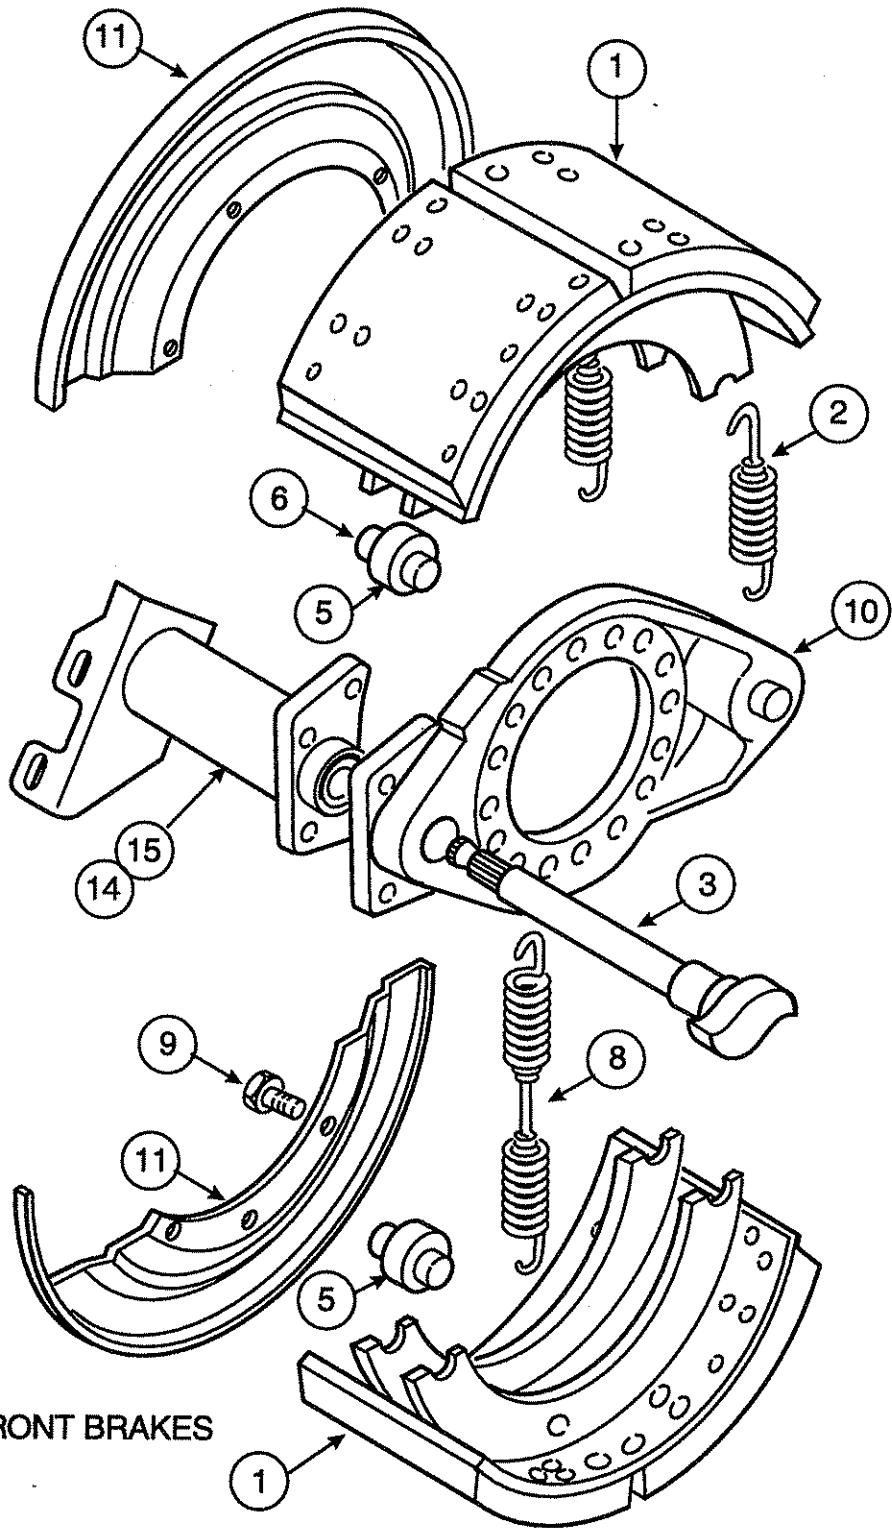

EATON 165 FRONT BRAKES

16.5 x 6 ES HEAVY DUTY BRAKE ASSEMBLIES

Brake Assembly	(3) Camshaft	(15) Bracket	(10) Spider Assy	Assy* Shoe/Lining
75104-3493	816966	818972	817779	818298
75104-3494	816967	818973	817778	818298
75104-3497	818964	816642	817779	818298
75104-3498	818965	816643	817778	818298
75104-3485	816966	818972	817779	818212
75104-3486	816967	818973	817778	818212
75104-3489	818964	816642	817779	818212
75104-3490	818965	816643	817778	818212
75104-3503	818964	818974	817779	818298
75104-3504	818965	818975	817778	818298
75104-3501	818964	818974	817779	818212
75104-3502	818965	818975	917778	818212

* Note: Two shoe and lining assemblies are required per brake.

COMMON PARTS 16.5 x 6 ES HEAVY DUTY BRAKES

Item	Description	Eaton Part No.	Qty Per Brake Assy
1	Brake Shoe & Lining	See assemblies	2
2	Retainer Spring (Orange)	070326	2
3	Camshaft	See assemblies	1
5	Cam Roller	806234	2
8	Shoe Release Spring	817017	2
9	Brkt. Mounting Stud	804703	4
10	Spider Assy	See assemblies	1
11	Dustshield	See assemblies	1
14	Camshaft Bushing	1000035	2
15	Camshaft Bracket	See assemblies	1

Camshaft Bushing Kit

127808

Services 2 Brake Assemblies

Note: *Overhaul kits not available for Eaton 16.5 x 6 ES brakes at time of publication.*