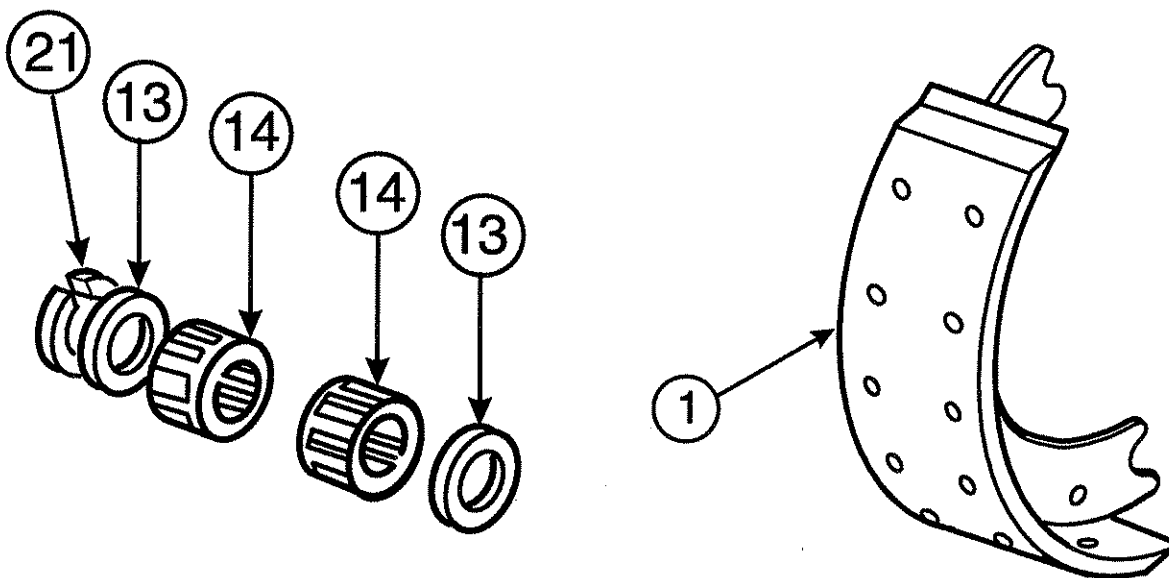

CAMSHAFT BUSHING KIT - 127808
Services 2 brake assemblies
(includes 13,14,21)

SHOE & LINING ASSY - 805714
2 required per brake
(includes Shoe, Lining, & rivets assembled.)