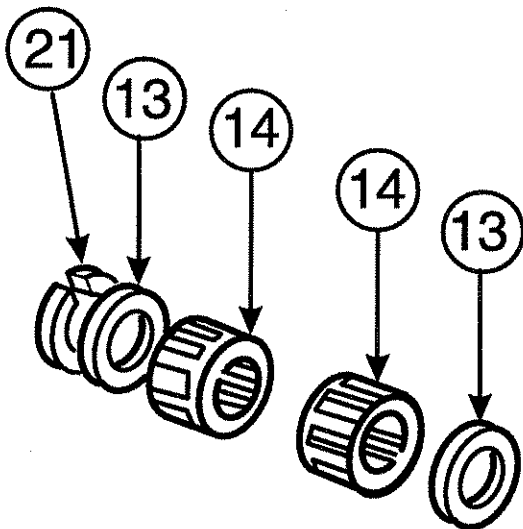

SERVICE KITS 16.5 x 6 EB EATON BRAKE ASSEMBLIES

MAJOR OVERHAUL KIT - 1008507

*Services 1 brake assembly
(includes 2, 5, 6, 8, and two shoe & lining assemblies
p/n 805721)*

MAJOR OVERHAUL KIT - 808630

*Services 1 brake assembly
(includes 2, 5, 6, 8, and two shoe & lining assemblies
p/n 808465)*

CAMSHAFT BUSHING KIT - 127808

Services 2 brake assemblies