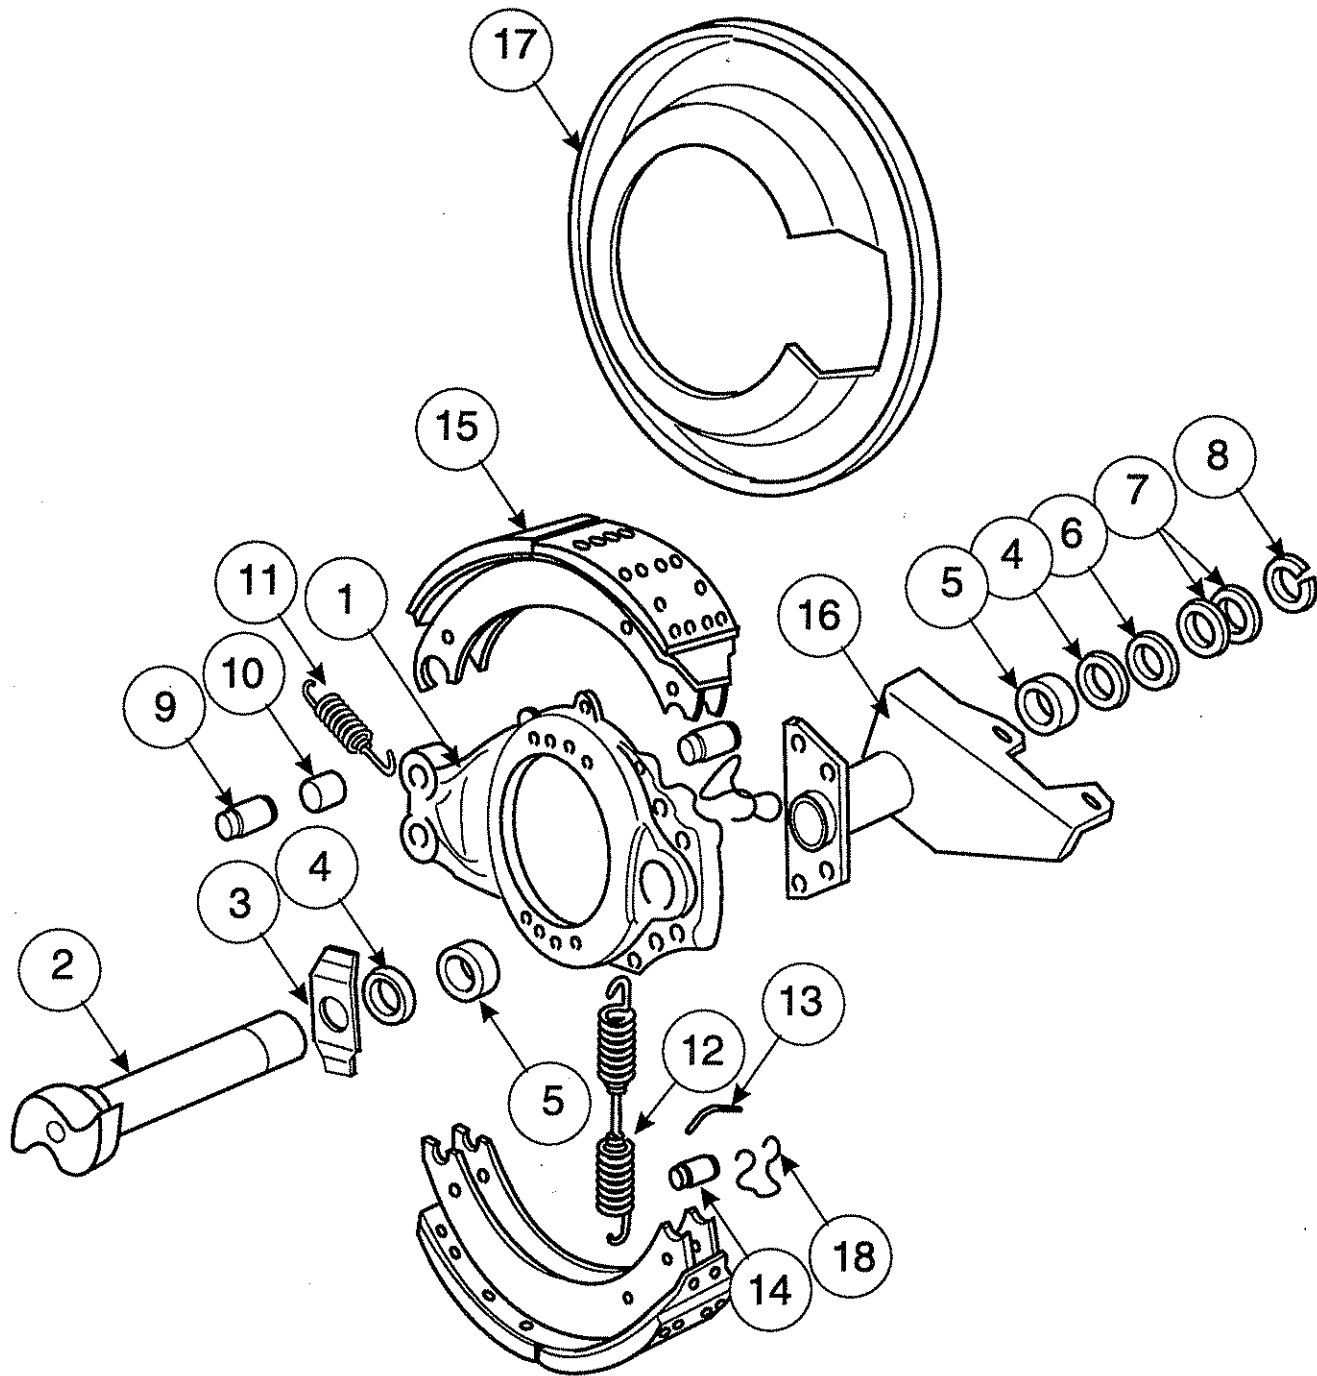

ROCKWELL 15 X 4 Q-PLUS BRAKE

ROCKWELL 15 X 4 Q PLUS BRAKES

Brake Assy	(1) Spider	(2) Camshaft	(16) Cam Bracket	(17) Dustshield	(15) Shoe/Lining
75101-3594	A3211B5462	2210E7467	C903299U5195	A3264U1139	A203222C2109
75101-3593	A3211C5463	2210D7466	C903299V5196	A3264U1139	A203222C2109
75104-3405	A3211E5907	2210D7466	A73299Z6786	~~3299R1292~~	A43222G2165
75104-3406	A3211F5908	2210E7467	A732999A6787	~~3299R1292~~	A43222G2165
75104-3439	A3211D5724	2210T7564	A223299Z6786	~~3299R1292~~	A43222G2165
75104-3440	A3211C5723	2210U7535	A223299A6787	~~3299R1292~~	A43222G2165
				3264 R1292	

COMMON PARTS:

Item	Description	Rockwell No.	Qty Per Brake Assy.
3	Washer, special	1229N2250	1
4	Camshaft Seal	A1205V1556	2
5	Cam Bushing	1225L1208	2
6	Washer, Spacer, Outer	1229S2697	1
7	Washer, Spacer Inner	1229J3130	2
8	Snap Ring	1229D2942	1
9	Pin, Brake Shoe Anchor	1259N274	2
10	Anchor Pin Bushing	1225B496	2
11	Retaining Spring	2258Q615	2
12	Return Spring	2258L1234	1
13	Pin, Brake Spring	1218G85	2
14	Roller	1779R18	2
18	Roller Retainer	3105B210	2