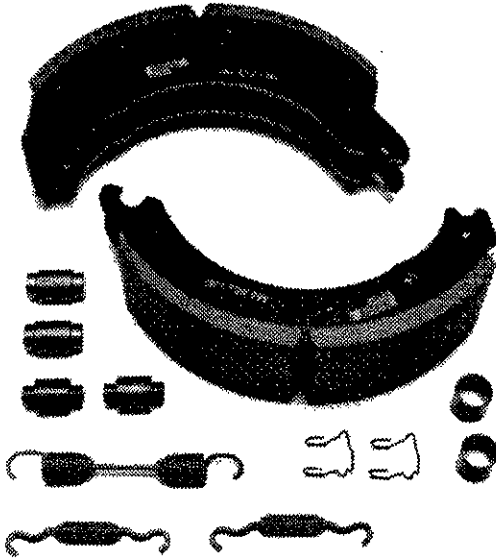

SERVICE KITS - 16.5 X 5 Q BRAKES

BRAKE OVERHAUL KIT - KSR301 4524Q

Servises 1 brake assembly.

Includes:

<u>Item Description</u>	<u>Part Number</u>	<u>Qty</u>
9 Pin, Brake Shoe Anchor	1259N274	2
10 Anchor Pin Bushing	1225B496	2
11 Retaining Spring	2258Q615	2
12 Return Spring	2258U619	1
13 Pin, Brake Spring	1218G85	2
14 Roller	1779R18	2
15 Shoe and Lining	SR3014524Q	2
18 Roller Retainer	3105B210	2