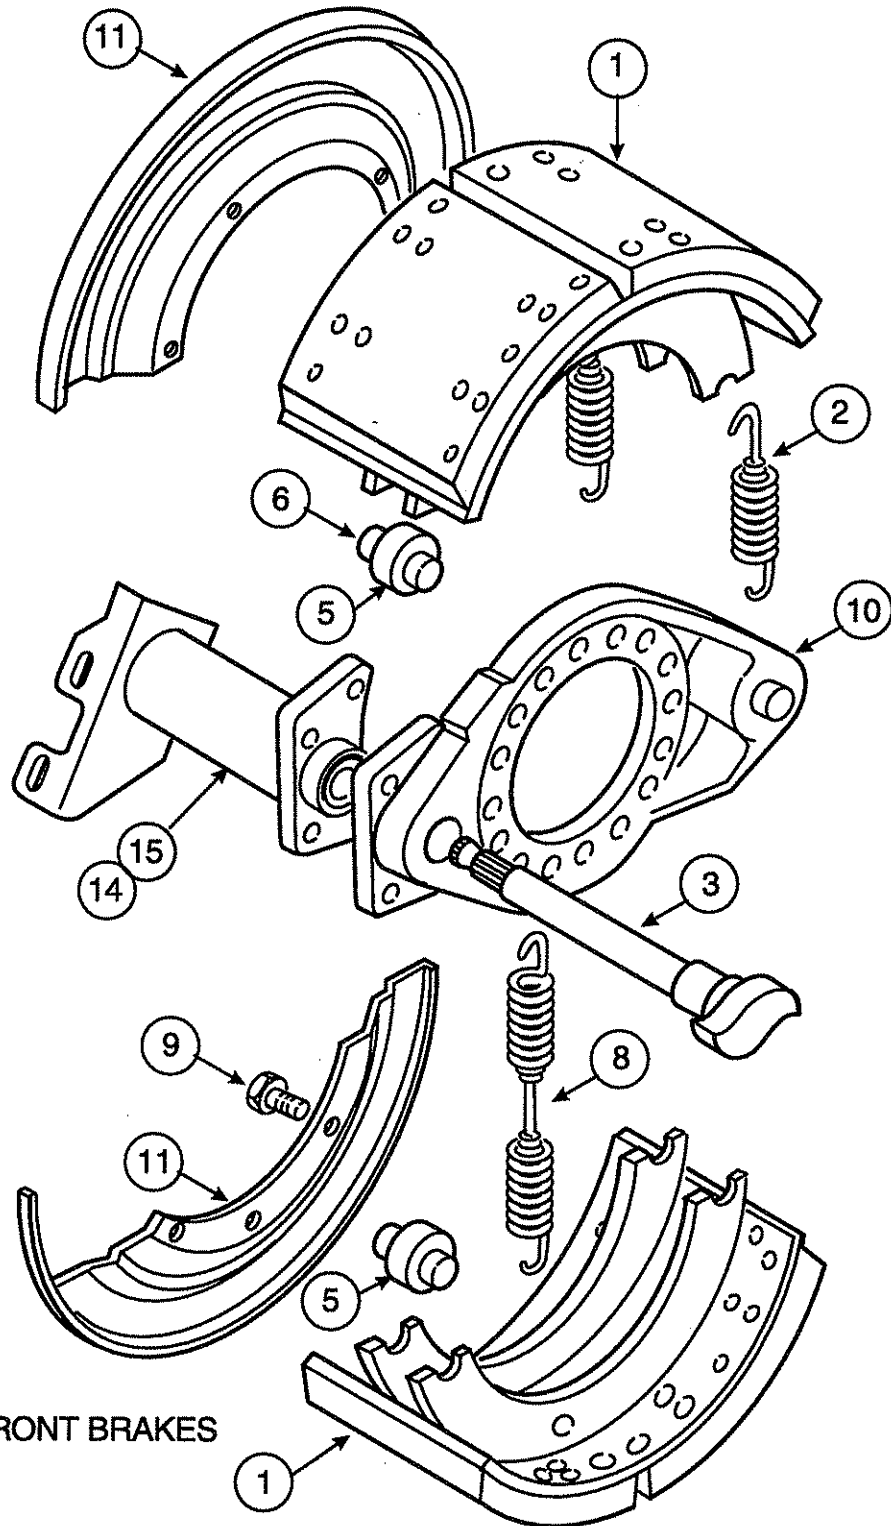

EATON 165 FRONT BRAKES

EATON 16.5 X 5 EB BRAKE ASSEMBLIES

Brake Assembly	(3) Camshaft	(15) Bracket	(11) Dustshield	(10) Spider	Shoe&Lining
75101-3440	071306	816642	813453	811753	805714
75101-3441	071307	816643	813453	811752	805714
75101-3444	071306	816642	813453	816733	805714
75101-3445	071307	816643	813453	816732	805714
75101-3515	808794	809480	1000693	807497	805714
75101-3516	808795	809481	1000693	807496	805714
75101-3517	1000087	808994	1000693	807497	805714
75101-3518	1000088	808995	1000693	807496	805714

EATON 16.5 X 5 EB BRAKES - COMMON PARTS

Item	Description	Eaton Part No.	Qty Per Brake Assy
1	Brake Shoe	805677	2
2	Retainer Spring (Orange)	70326	2
3	Camshaft	See assemblies	1
5	Cam Roller	39074	2
6	Cam Roller Pin	39075	2
8	Shoe Release Spring (Red)	1000406	1
9	Brkt. Mounting Stud	38540	4
10	Spider	See assemblies	1
11	Dustshield	See assemblies	1
12	Dustshield Screw	804023	6
13	Grease Seal	79903	2
14	Camshaft Bushing	1000035	2
15	Camshaft Bracket	See assemblies	1