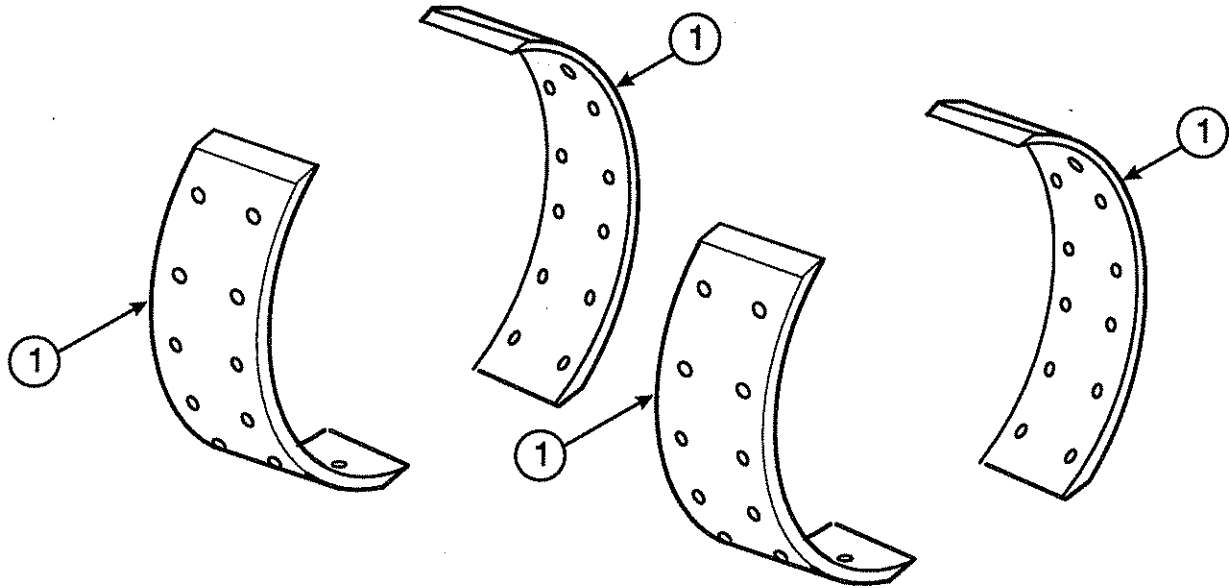

SERVICE KITS - 15 x 4 ES Brakes

BRAKE LINING KIT - 811907

*Services 2 brake assemblies
(includes linings, & rivets)*