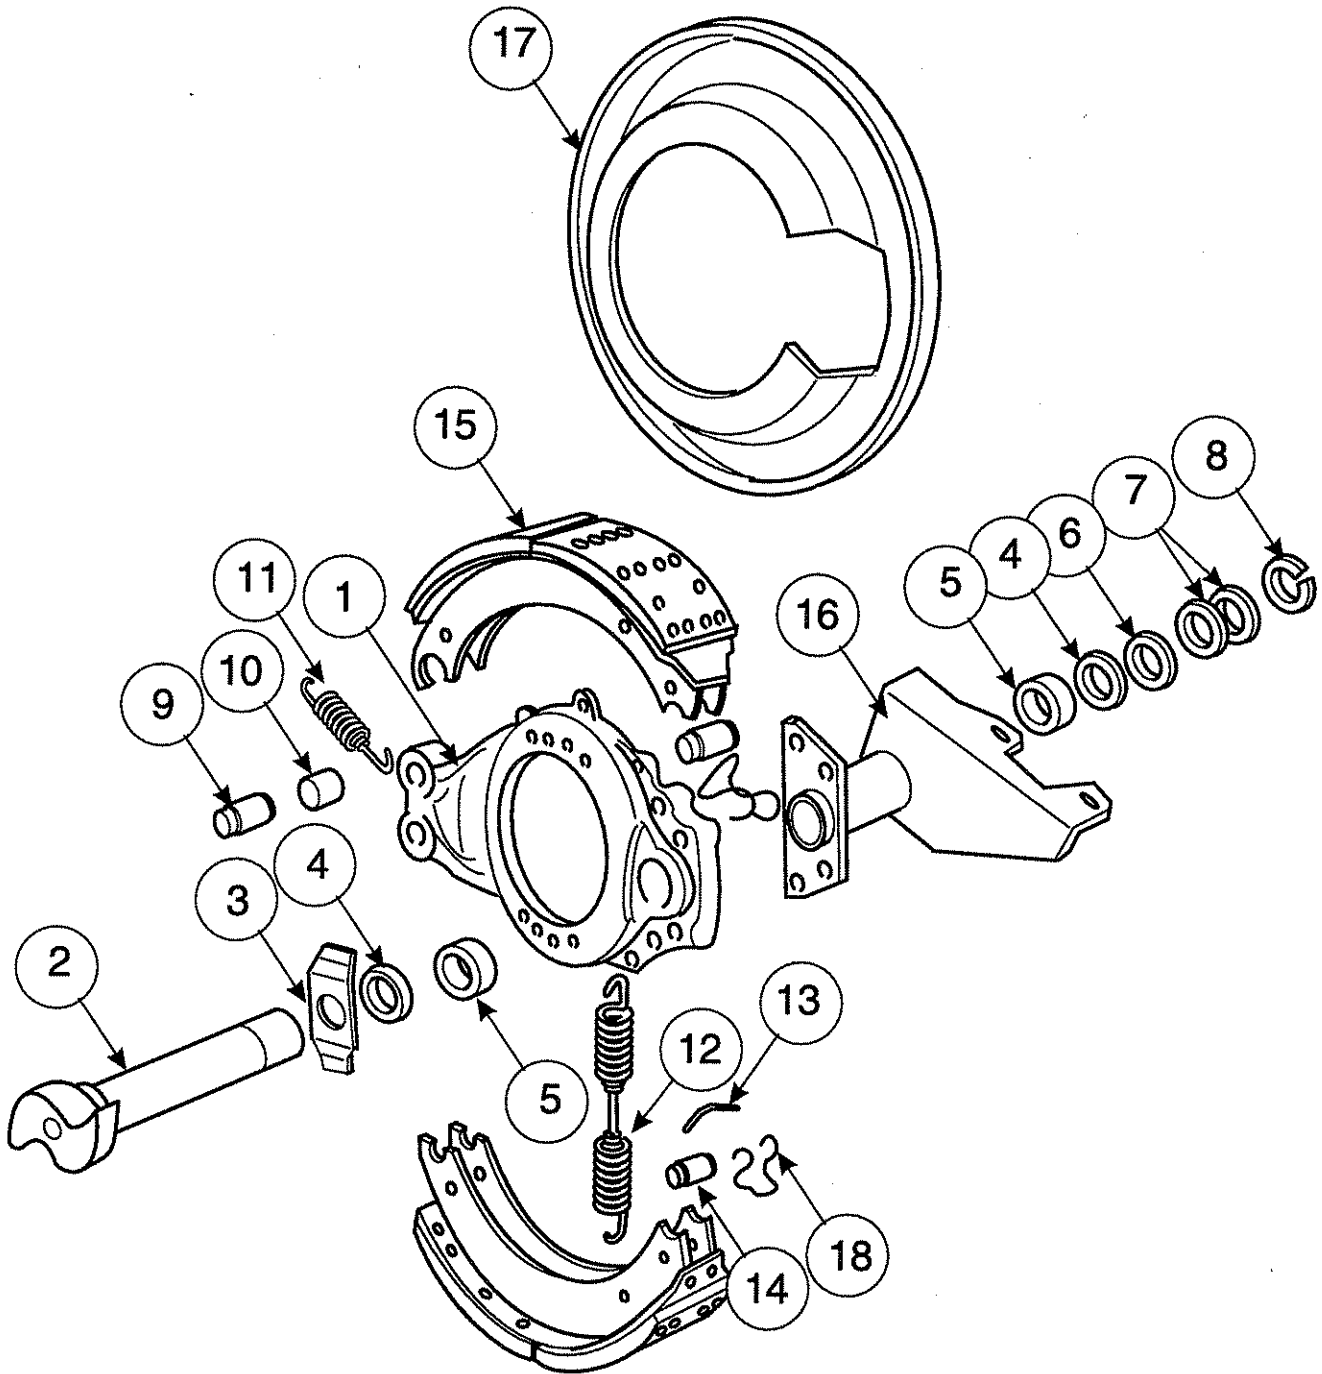

ROCKWELL 16.5 x 6 Q BRAKE

16.5 X 6 Q BRAKES (CONTINUED)

COMMON PARTS:

Item	Description	Rockwell No.	Qty Per Brake Assy.
3	Washer, special	1229N2250	1
4	Camshaft Seal	A1205V1556	2
5	Cam Bushing	1225L1208	2
6	Washer, Spacer, Outer	1229S2697	1
7	Washer, Spacer Inner	1229G2971	2
8	Snap Ring	1229D2942	1
9	Pin, Brake Shoe Anchor	1259N274	2
10	Anchor Pin Bushing	1225B496	2
11	Retaining Spring	2258Q615	2
12	Return Spring	2258Y1273	1
13	Pin, Brake Spring	1218G85	2
14	Roller	1779R18	2
18	Roller Retainer	3105B210	2

SERVICE KITS - 16.5 X 6 Q BRAKES

CAMSHAFT BUSHING REPAIR KIT - KIT8042

Services two brakes.

Includes: