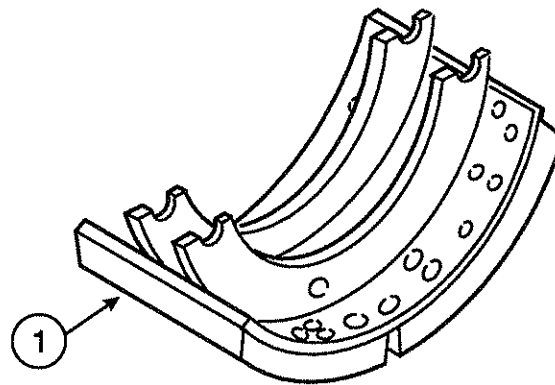

SHOE/LINING KIT - 805721

SHOE/LINING KIT - 808465

*Two required per brake.
Check assembly breakdown for
proper shoe and lining.*