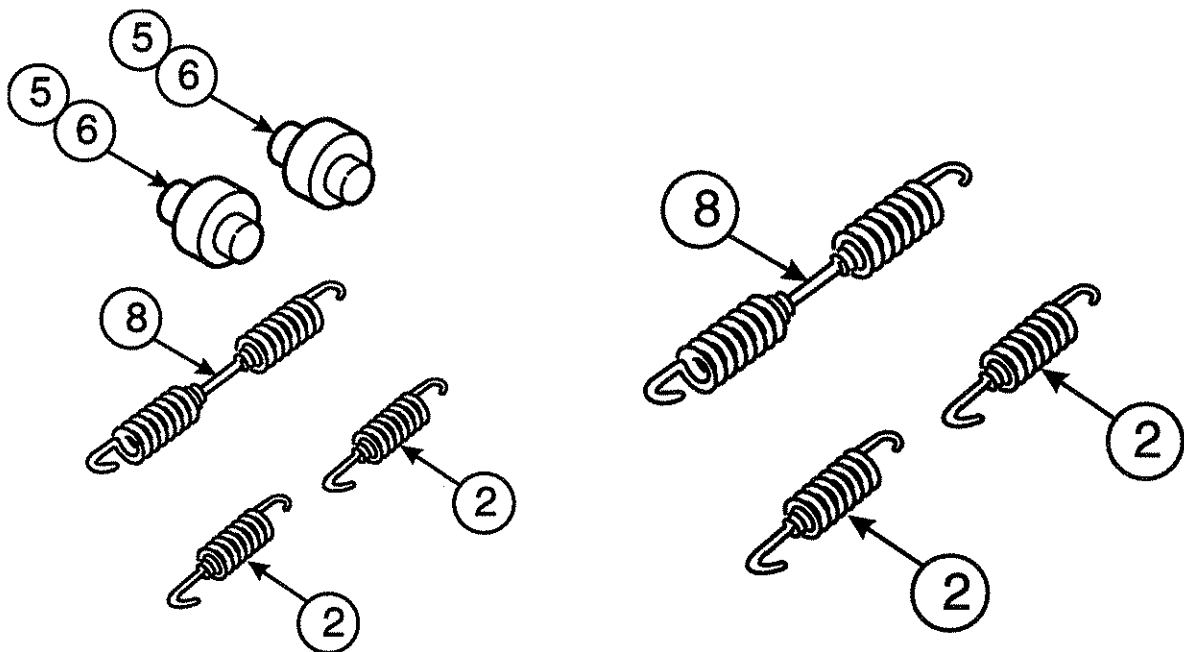

MINOR OVERHAUL KIT - 1005003

Services 1 brake assembly

SPRING KIT - 1008403

Services 1 brake assembly