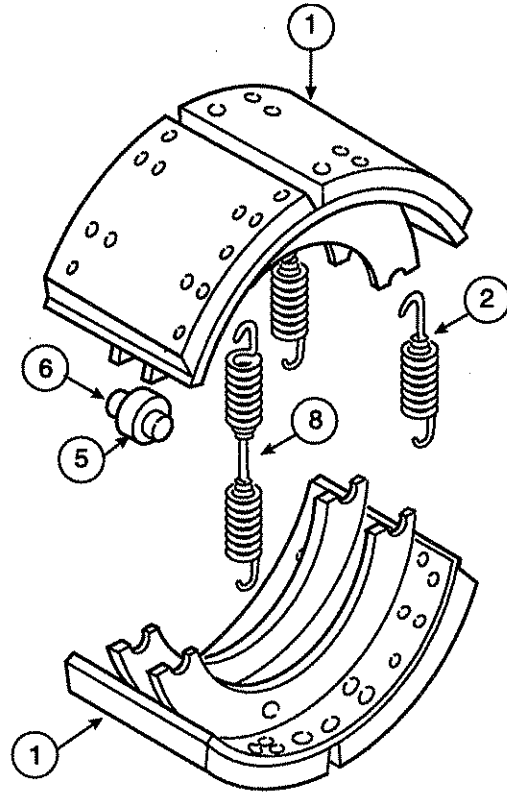

SERVICE KITS 16.5 x 6 EB EATON BRAKE ASSEMBLIES

MAJOR OVERHAUL KIT - 1008507

*Services 1 brake assembly
(includes 2, 5, 6, 8, and two shoe & lining assemblies
p/n 805721)*

MAJOR OVERHAUL KIT - 808630

*Services 1 brake assembly
(includes 2, 5, 6, 8, and two shoe & lining assemblies
p/n 808465)*

CAMSHAFT BUSHING KIT - 127808

Services 2 brake assemblies