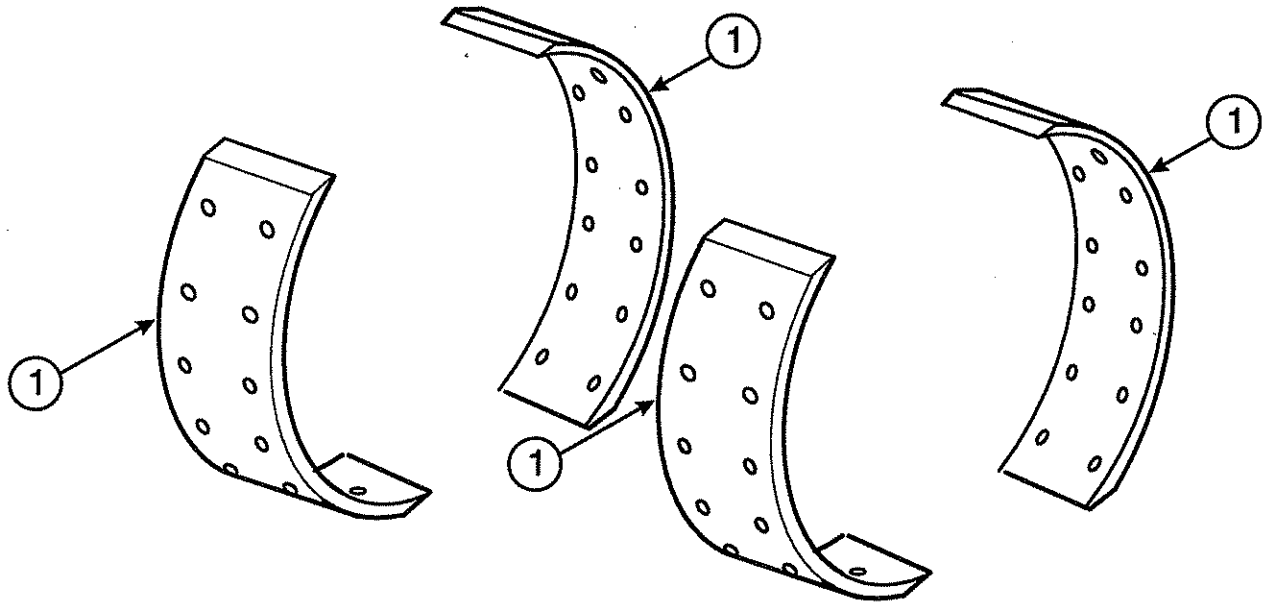

SERVICE KITS 16.5 x 5 EB BRAKES:

BRAKE LINING KIT - 1008523
Services 2 brake assemblies
(includes lining, & rivets)