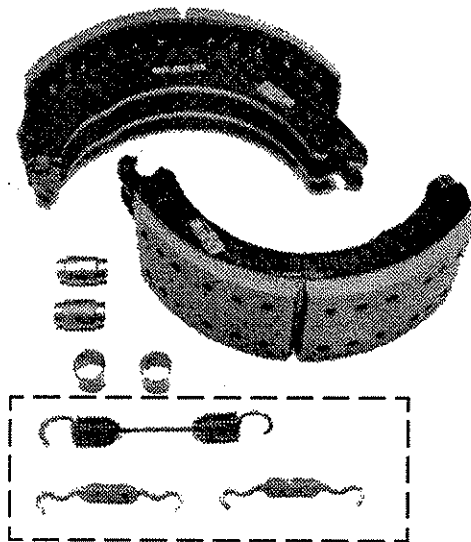

SERVICE KITS - 16.5 X 6 Q BRAKES

KIT 8028

BRAKE OVERHAUL KIT - KIT8280CGG

For Shoe/Lining Assembly A26-3222V1348

Services 1 brake assembly.

Includes:

Item Description	Part Number	Qty
9 Pin, Brake Shoe Anchor	1259N274	2
10 Anchor Pin Bushing	1225B496	2
11 Retaining Spring	2258R642	2
12 Return Spring	2258Q615	1
15 Shoe and Lining	A263222V1348	2