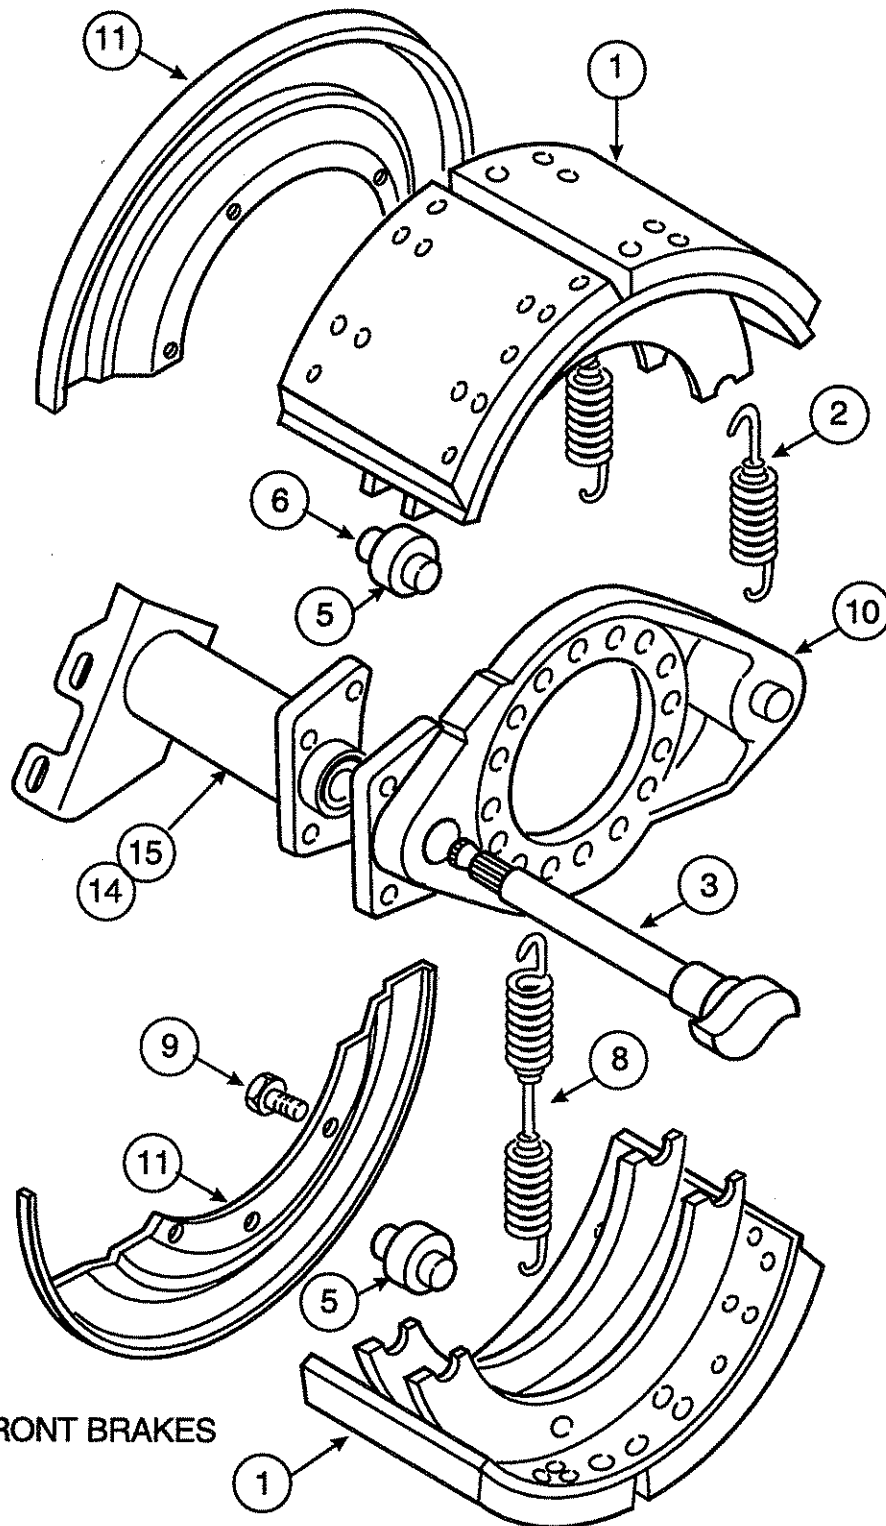

EATON 165 FRONT BRAKES