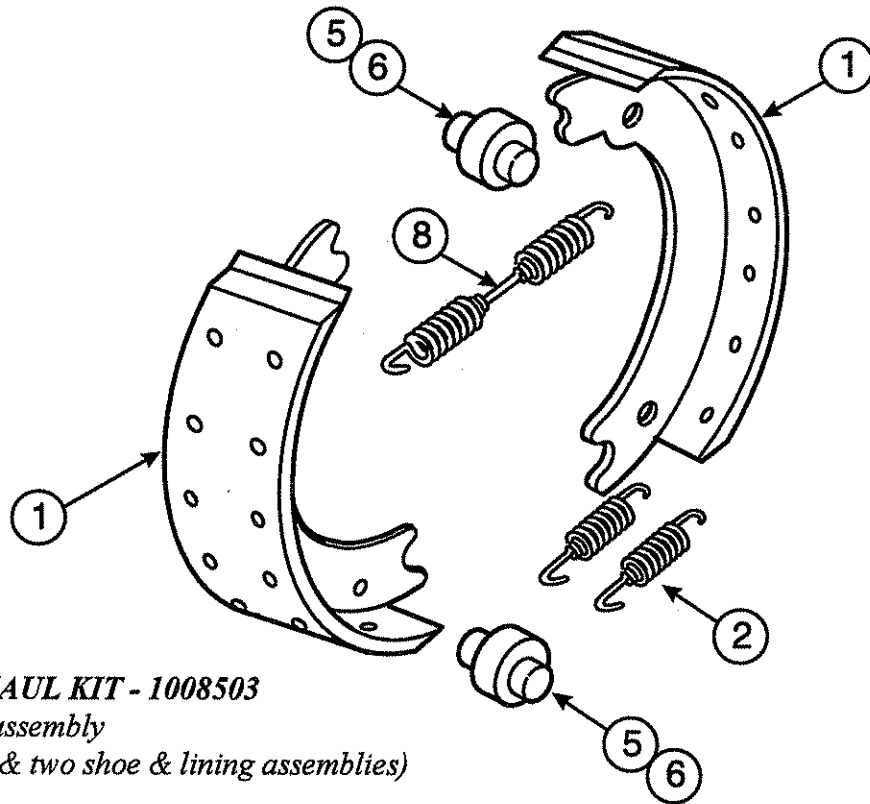

SERVICE KITS 16.5 x 5 EB BRAKES:

MAJOR OVERHAUL KIT - 1008503
Services 1 brake assembly
(includes 2,5,6,8, & two shoe & lining assemblies)