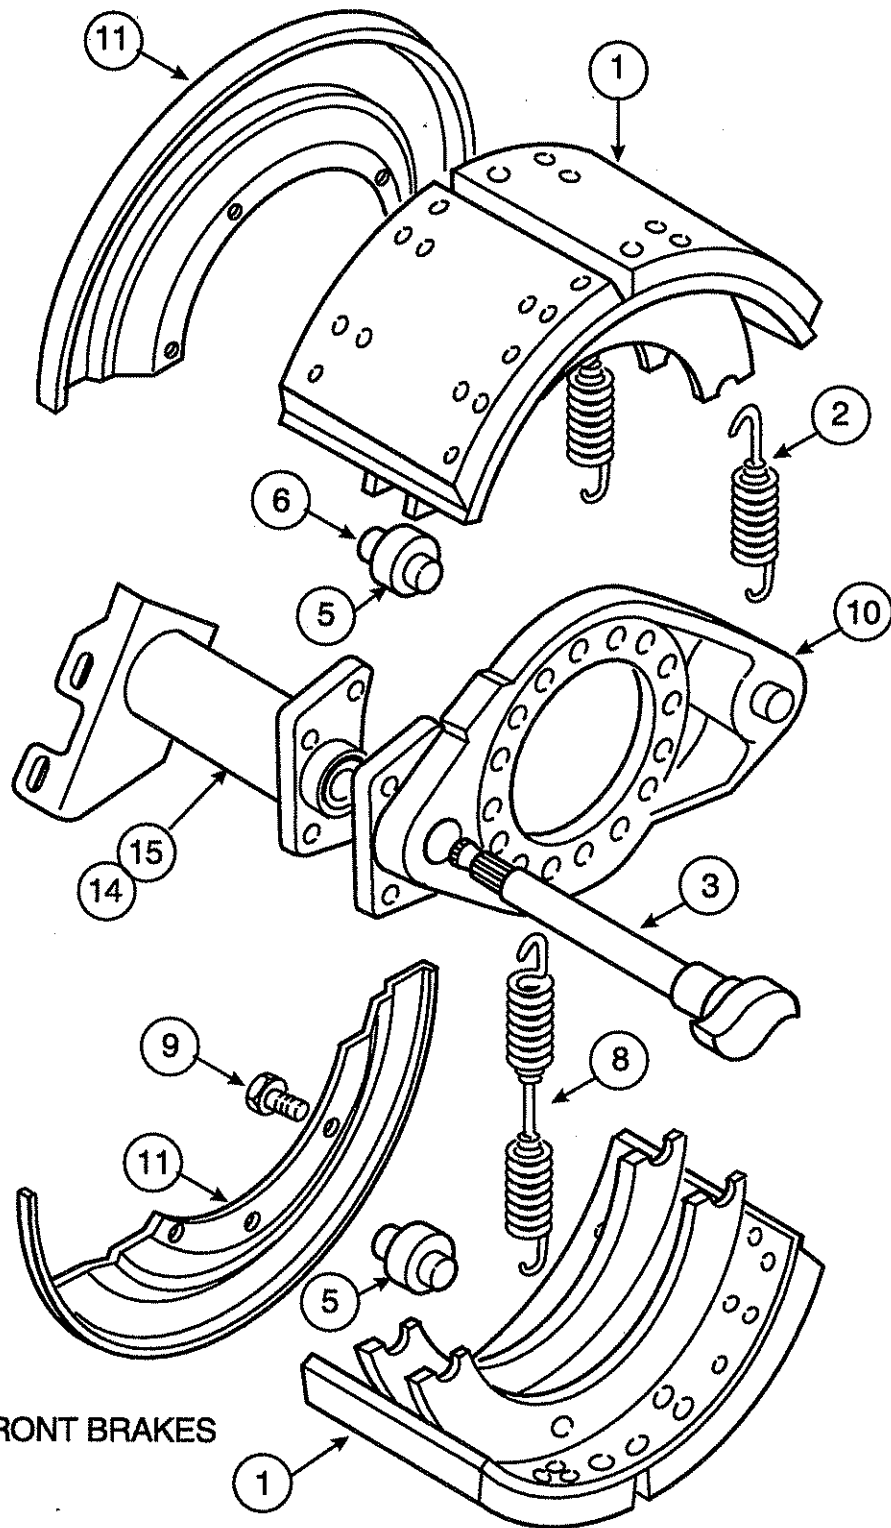

COMMON PARTS - 15 x 4 ES BRAKES

Item	Description	Eaton Part No.	Qty Per Brake Assy
1	Brake Shoe	807685	2
2	Retainer Spring (Black)	1003999	1
3	Cam Pin/Roller	1005204	2
4	Spider	See assemblies	1
5	Camshaft	See assemblies	1
6	Capscrew	1006540	2
7	Shoe Hold-Down Spring	1006500	2
10	Shoe Release Spring (Blue)	1006562	1
11	Nut	1006541	2
12	Flat Washer	1006531	1
13	Lockwasher	90421	2
14	Hex Nut	691005	1
-	Inspection Plug	804286	2
-	Screw	804703	4
17	Dustshield	See assemblies	1
18	Grease Seal	1005846	2
19	Camshaft Bushing	1008220	2
20	Camshaft Bracket	See assemblies	1
21	Stabilizing Screw	1006533	1
22	Lock Collar	1006563	1
23	Bracket Mounting Stud	804008	2
-	Mounting Nut	804024	2
-	Mounting Lockwasher	90414	2
24	Slack Inner Lockwasher	1005202	2
25	Camshaft Ret. Snap Ring	804017	1
26	Camshaft Shim Washer	1005203	AR

EATON 16.5 X 5 EB BRAKES - COMMON PARTS

Item	Description	Eaton Part No.	Qty Per Brake Assy
1	Brake Shoe	805677	2
2	Retainer Spring (Orange)	70326	2
3	Camshaft	See assemblies	1
5	Cam Roller	39074	2
6	Cam Roller Pin	39075	2
8	Shoe Release Spring (Red)	1000406	1
9	Brkt. Mounting Stud	38540	4
10	Spider	See assemblies	1
11	Dustshield	See assemblies	1
12	Dustshield Screw	804023	6
13	Grease Seal	79903	2
14	Camshaft Bushing	1000035	2
15	Camshaft Bracket	See assemblies	1

* Note: Two shoe and lining assemblies are required per brake.

EATON 165 FRONT BRAKES

EATON 16.5 X 5 ES BRAKE ASSEMBLIES - COMMON PARTS

Item	Description	Eaton P/N	Qty (per 1 brake)
1	Brake Shoe	See assemblies	2
2	Retainer Spring (orange)	070326	2
3	Camshaft	See assemblies	1
5	Cam Roller	806234	2
6	Cam Roller Pin	included with #5	2
8	Shoe Release Spring (red)	818278	1
9	Mounting Stud, Bracket	1000406	4
10	Spider	See assemblies	1
11	Dustshield	See assemblies	1
12	Dustshield Screw	804703	6
13	Grease Seal	79903	2
14	Camshaft Bushing	1000035	2
15	Camshaft Bracket	See assemblies	1