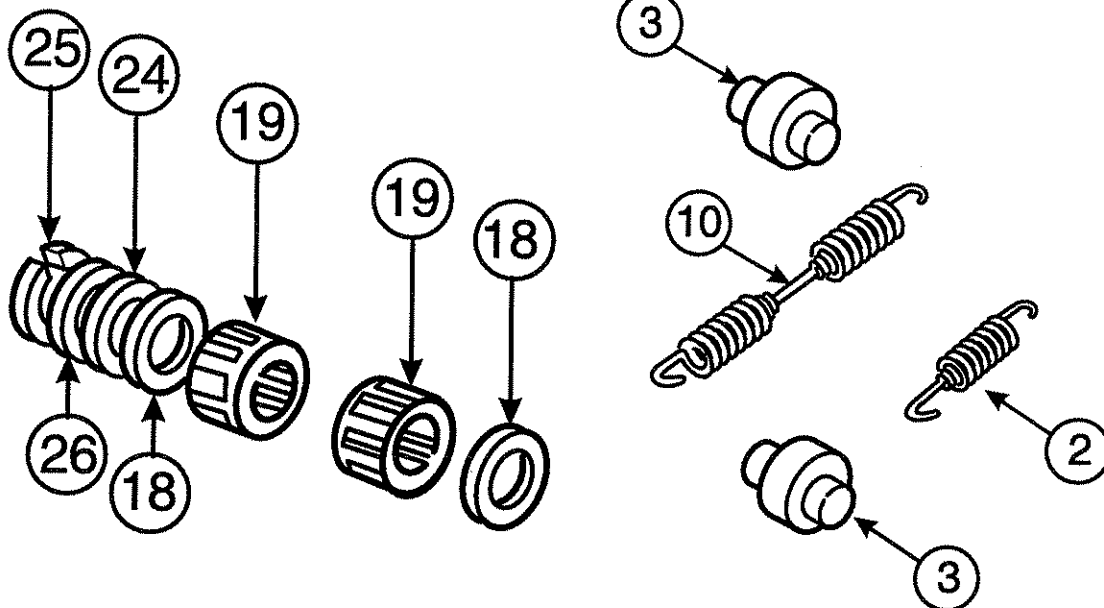

CAMSHAFT BUSHING KIT - 1008325

*Services 2 brake assemblies
(includes 18-19 & 24-26)*

MINOR OVERHAUL KIT - 1008306

*Services 1 brake assembly
(includes 2, 3, & 10)*