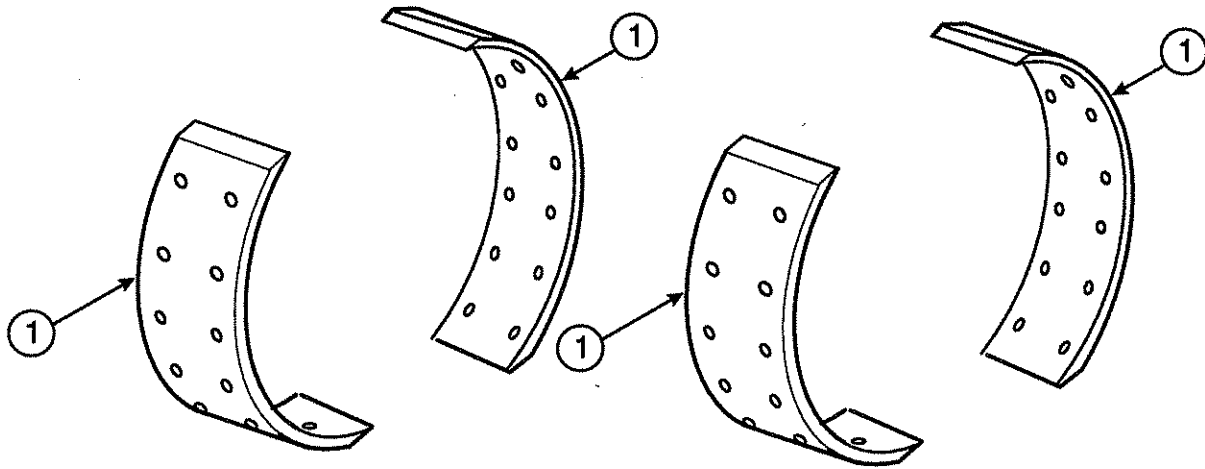

CAMSHAFT BUSHING KIT - 127808

Services 2 brake assemblies

SHOE/LINING KIT - 805721

SHOE/LINING KIT - 808465

*Two required per brake.
 Check assembly breakdown for
 proper shoe and lining.*

SERVICE KITS 16.5 x 6 EB EATON BRAKE ASSEMBLIES