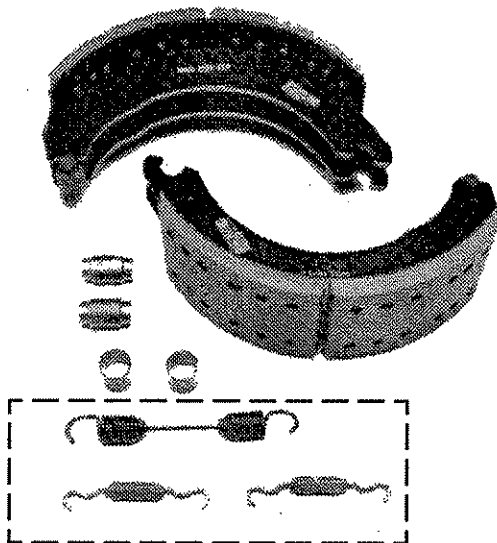

SERVICE KITS - 16.5 X 6 Q BRAKES

KIT 8028

BRAKE OVERHAUL KIT - KIT8280CGG

For Shoe/Lining Assembly A26-3222V1348

Services 1 brake assembly.

Includes:

Item Description	Part Number	Qty
9 Pin, Brake Shoe Anchor	1259N274	2
10 Anchor Pin Bushing	1225B496	2
11 Retaining Spring	2258R642	2
12 Return Spring	2258Q615	1
15 Shoe and Lining	A263222V1348	2