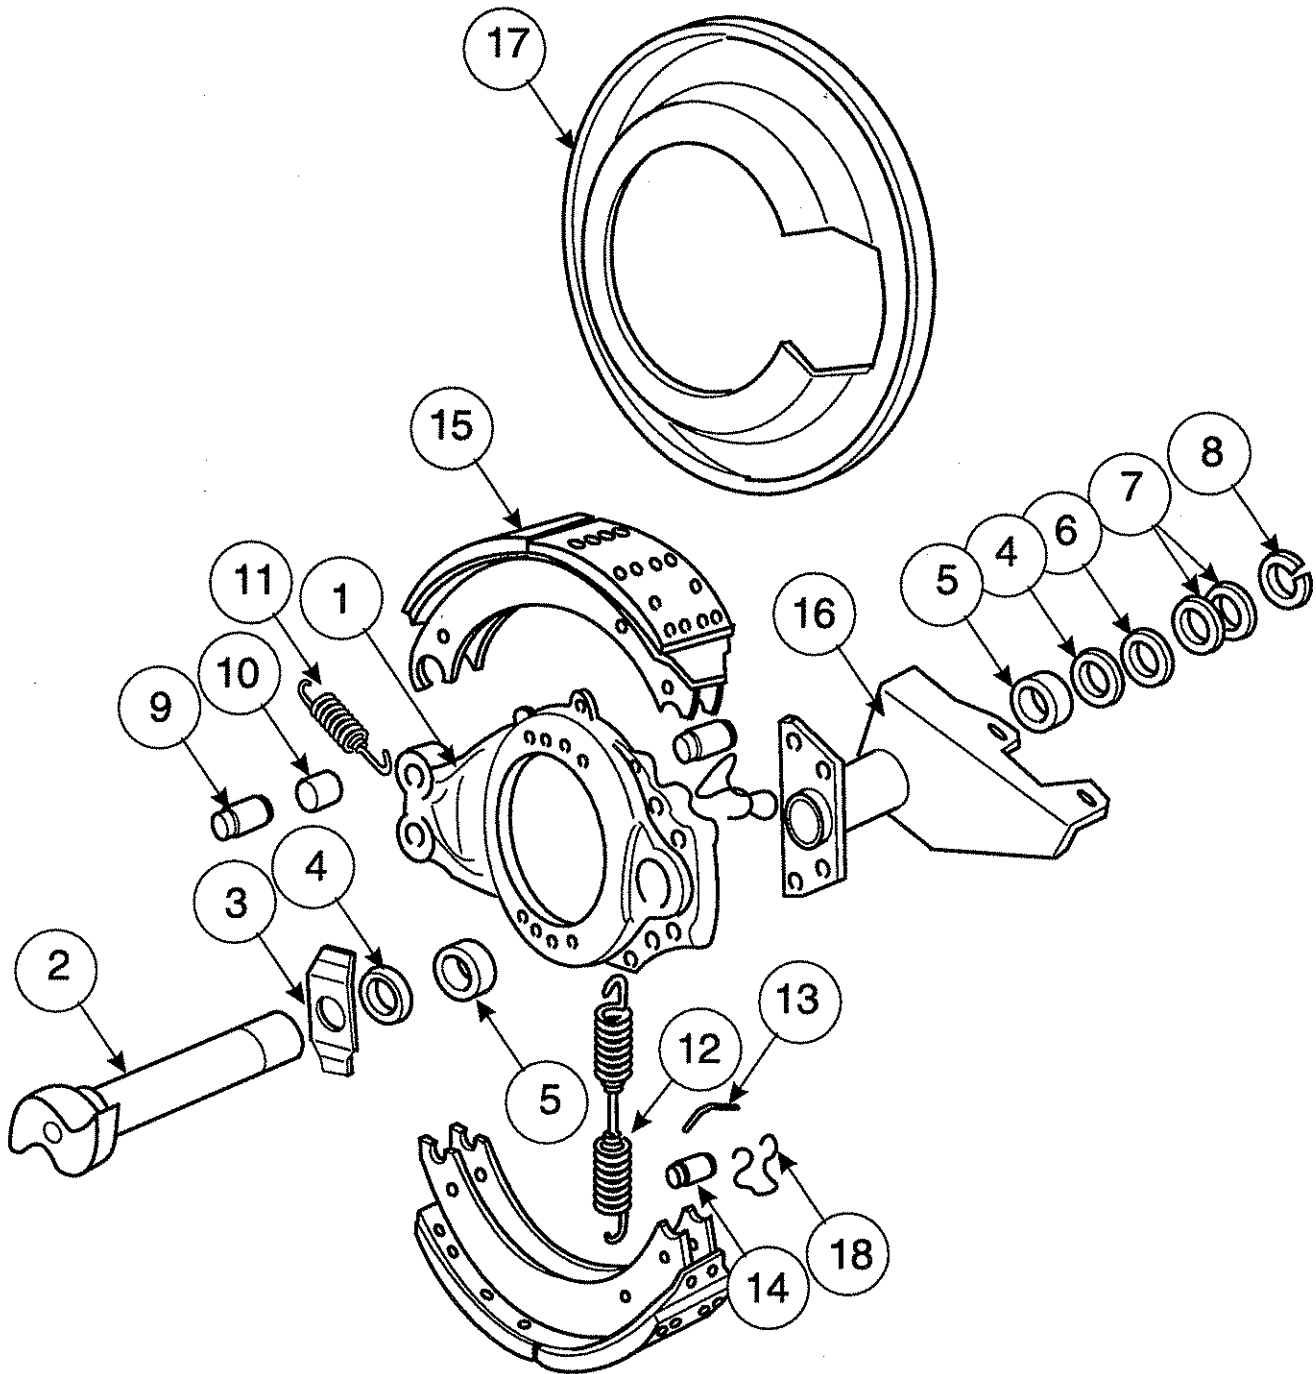

ROCKWELL 16.5 x 6 Q BRAKE