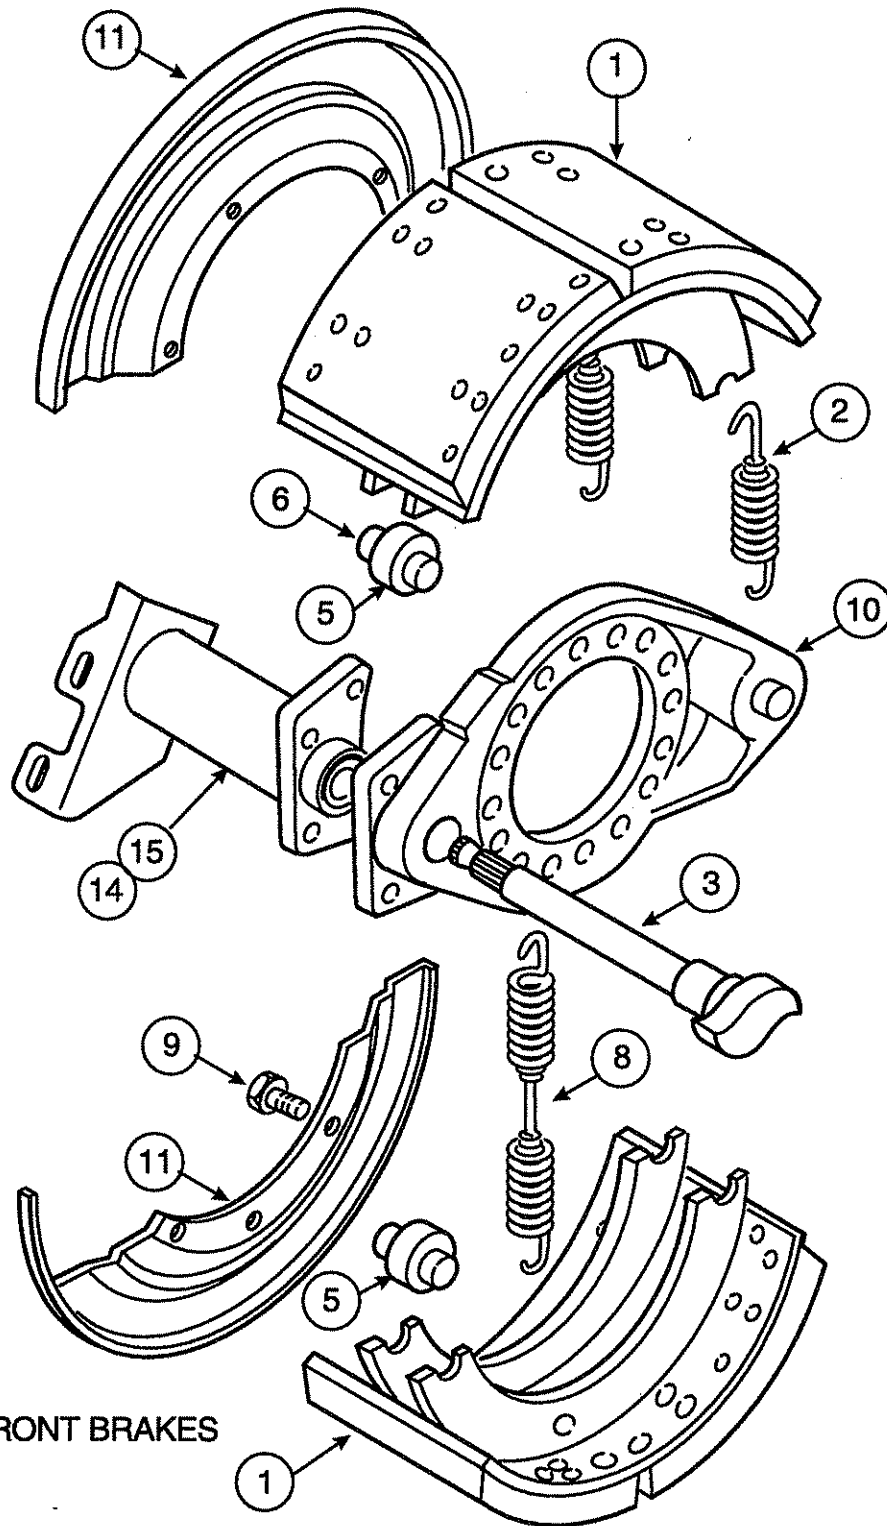

EATON 165 FRONT BRAKES

16.5 x 6 EB BRAKE ASSEMBLIES

Brake Assembly	(3) Camshaft	(15) Bracket	(10) Spider Assy Overhaul	Assy* Shoe/Lining	Kit** Major
75101-3525	808794	809484	806785	808465	808630
75101-3526	808795	809485	806784	808465	808630
75101-3527	076293	809486	806785	808465	808630
75101-3528	076294	809487	806784	808465	808630
75101-3529	071306	809482	806785	808465	808630
75101-3530	071307	809483	806784	808465	808630
75101-3549	808794	809484	806785	805721	1008507
75101-3550	808795	809485	806784	805721	1008507
75101-3551	076293	809486	806785	805721	1008507
75101-3552	076294	809487	806784	805721	1008507
75101-3553	071306	809482	806785	805721	1008507
75101-3554	071307	809483	806784	805721	1008507

* Note: Two shoe and lining assemblies are required per brake.

**Note: Major overhaul kit services one brake assembly. Includes items 2, 5, 6, 8, plus two shoe & lining assemblies.

EATON 16.5 X 6 EB BRAKES - COMMON PARTS

Item	Description	Eaton Part No.	Qty Per Brake Assy
1	Brake Shoe 16.5 x 6	805679	2
2	Retainer Spring (Orange)	70326	2
3	Camshaft	See assemblies	1
5	Cam Roller	39074	2
6	Camshaft Roller Pin (not illustrated)	39075	2
8	Shoe Release Spring (Red)	1000406	1
9	Brkt. Mounting Stud	38540	4
10	Spider Assy	See assemblies	1
11	Dustshield	1000693	1
14	Camshaft Bushing	1000035	2
15	Camshaft Bracket	See assemblies	1