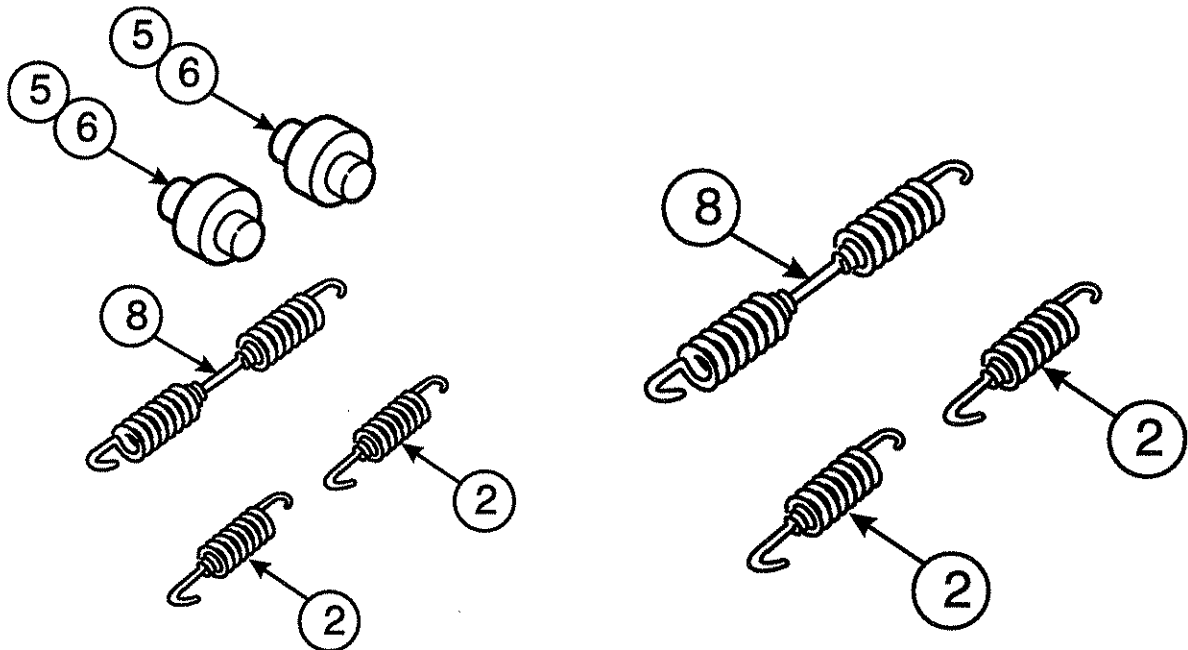

EATON 16.5 X 5 EB BRAKES - COMMON PARTS

Item	Description	Eaton Part No.	Qty Per Brake Assy
1	Brake Shoe	805677	2
2	Retainer Spring (Orange)	70326	2
3	Camshaft	See assemblies	1
5	Cam Roller	39074	2
6	Cam Roller Pin	39075	2
8	Shoe Release Spring (Red)	1000406	1
9	Brkt. Mounting Stud	38540	4
10	Spider	See assemblies	1
11	Dustshield	See assemblies	1
12	Dustshield Screw	804023	6
13	Grease Seal	79903	2
14	Camshaft Bushing	1000035	2
15	Camshaft Bracket	See assemblies	1

SERVICE KITS 16.5 x 5 EB BRAKES:

MAJOR OVERHAUL KIT - 1008503
 Services 1 brake assembly
 (includes 2,5,6,8, & two shoe & lining assemblies)

CAMSHAFT BUSHING KIT - 127808
 Services 2 brake assemblies
 (includes 13,14,21)

SHOE & LINING ASSY - 805714
 2 required per brake
 (includes Shoe, Lining, & rivets assembled.)

SERVICE KITS 16.5 x 5 EB BRAKES:

BRAKE LINING KIT - 1008523
Services 2 brake assemblies
(includes lining, & rivets)