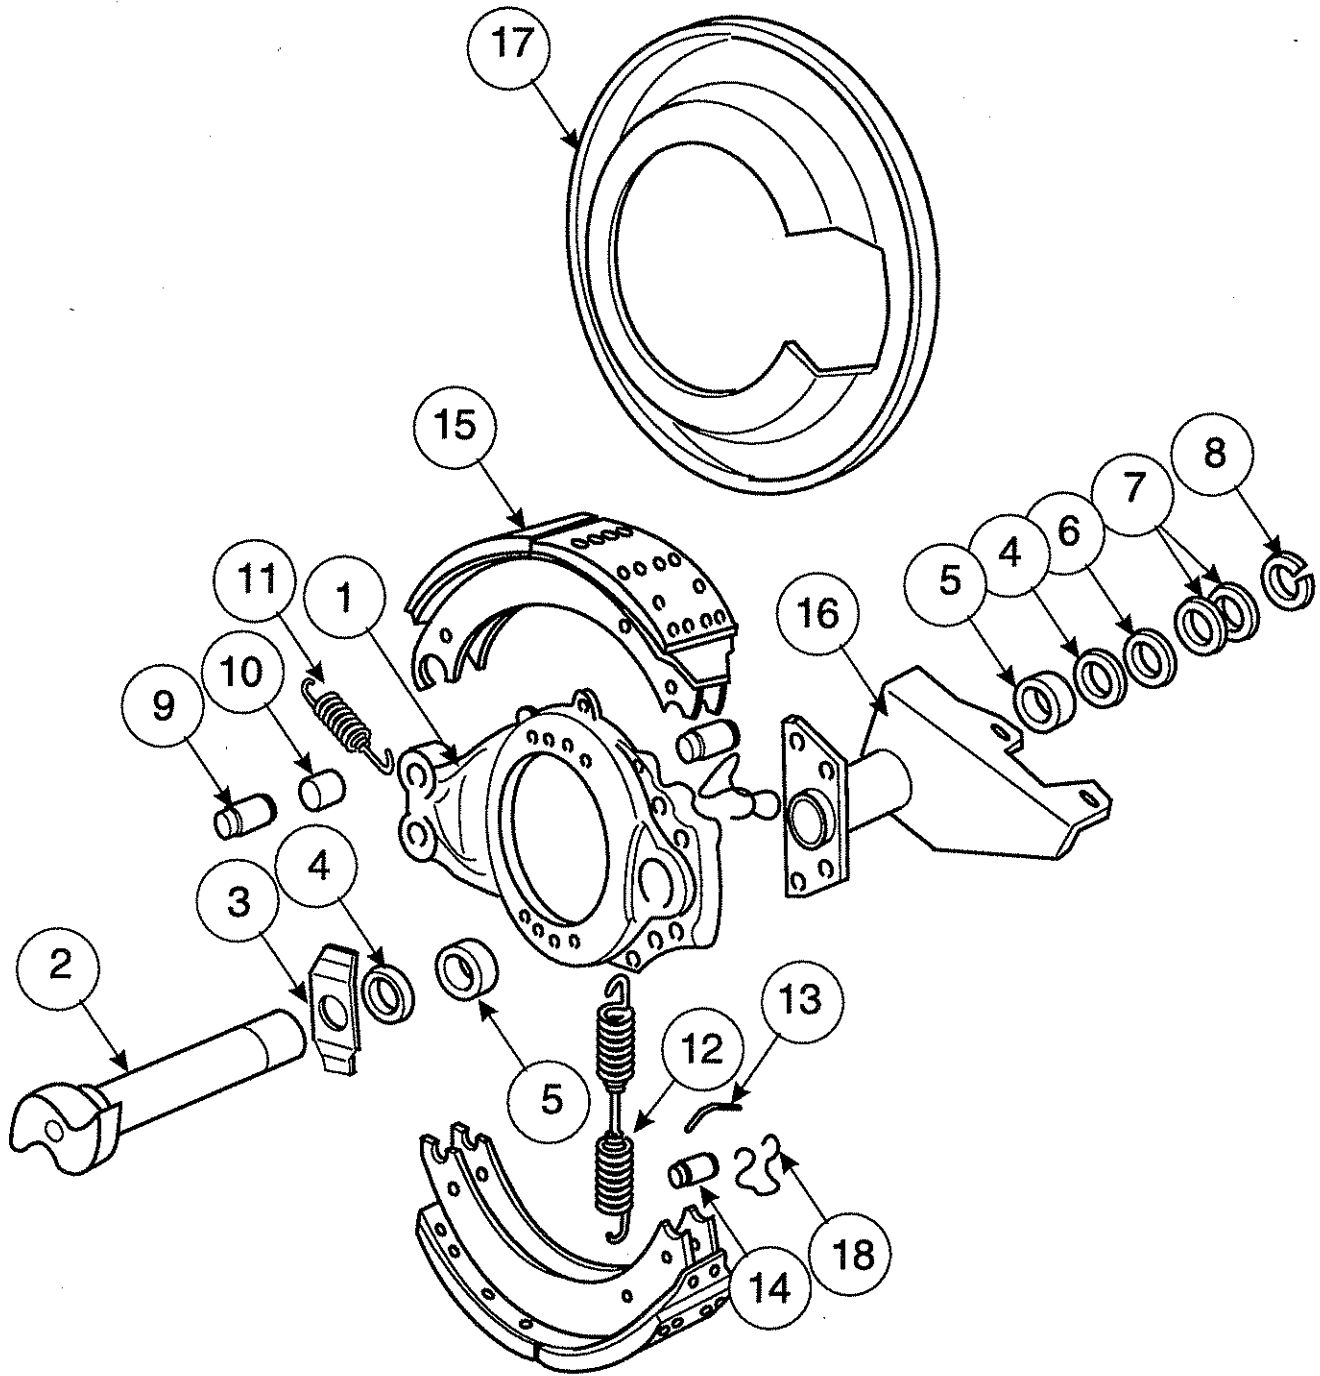

ROCKWELL 16.5 x 5 Q BRAKE

ROCKWELL 16.5 X 5 Q BRAKES

Brake Assy	(1) Spider	(2) Camshaft	(16) Cam Bracket	(17) Dustshield	(15) Shoe/Lining
75101-3513	A3211A5071	2210T5506	C193299V5196	A3236L1936	A283222E1383
75101-3514	A3211Z5070	2210S5505	C193299U5195	A3236L1936	A283222E1383
75101-3537	A3211A5071	2210X5328	C213299V5196	A3236L1936	A283222E1383
75101-3538	A3211Z5070	2210W5327	C213299U5195	A3236L1936	A283222E1383
75101-3559	A3211A5071	2210X5328	C313299V5196	A3236L1936	A283222E1383
75101-3560	A3211Z5070	2210W5327	C313299U5195	A3236L1936	A283222E1383

COMMON PARTS:

Item	Description	Rockwell No.	Qty Per Brake Assy.
3	Washer, special	1229N2250	1
4	Camshaft Seal	A1205V1556	2
5	Cam Bushing	1225L1208	2
6	Washer, Spacer, Outer	1229S2697	1
7	Washer, Spacer Inner	1229G2971	2
8	Snap Ring	1229D2942	1
9	Pin, Brake Shoe Anchor	1259N274	2
10	Anchor Pin Bushing	1225B496	2
11	Retaining Spring	2258Q615	2
12	Return Spring	2258U619	1
13	Pin, Brake Spring	1218G85	2
14	Roller	1779R18	2
18	Roller Retainer	3105B210	2