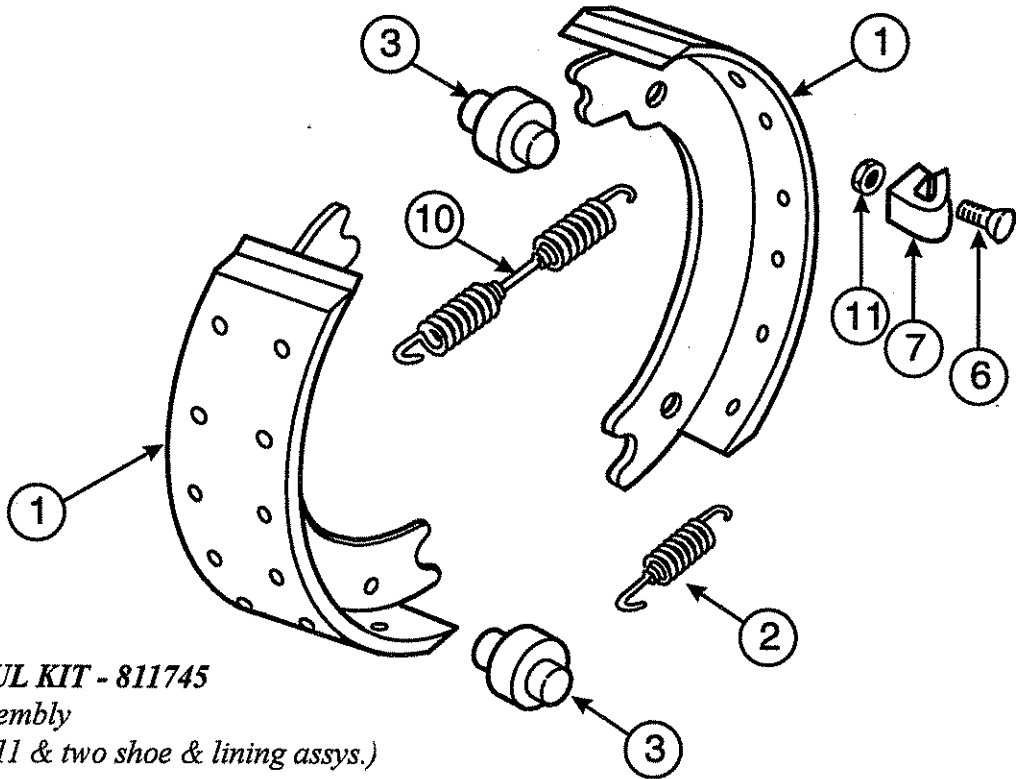

SERVICE KITS - 15 x 4 ES Brakes

MAJOR OVERHAUL KIT - 811745
Services 1 brake assembly
(includes 2-3, 6, 10-11 & two shoe & lining assys.)