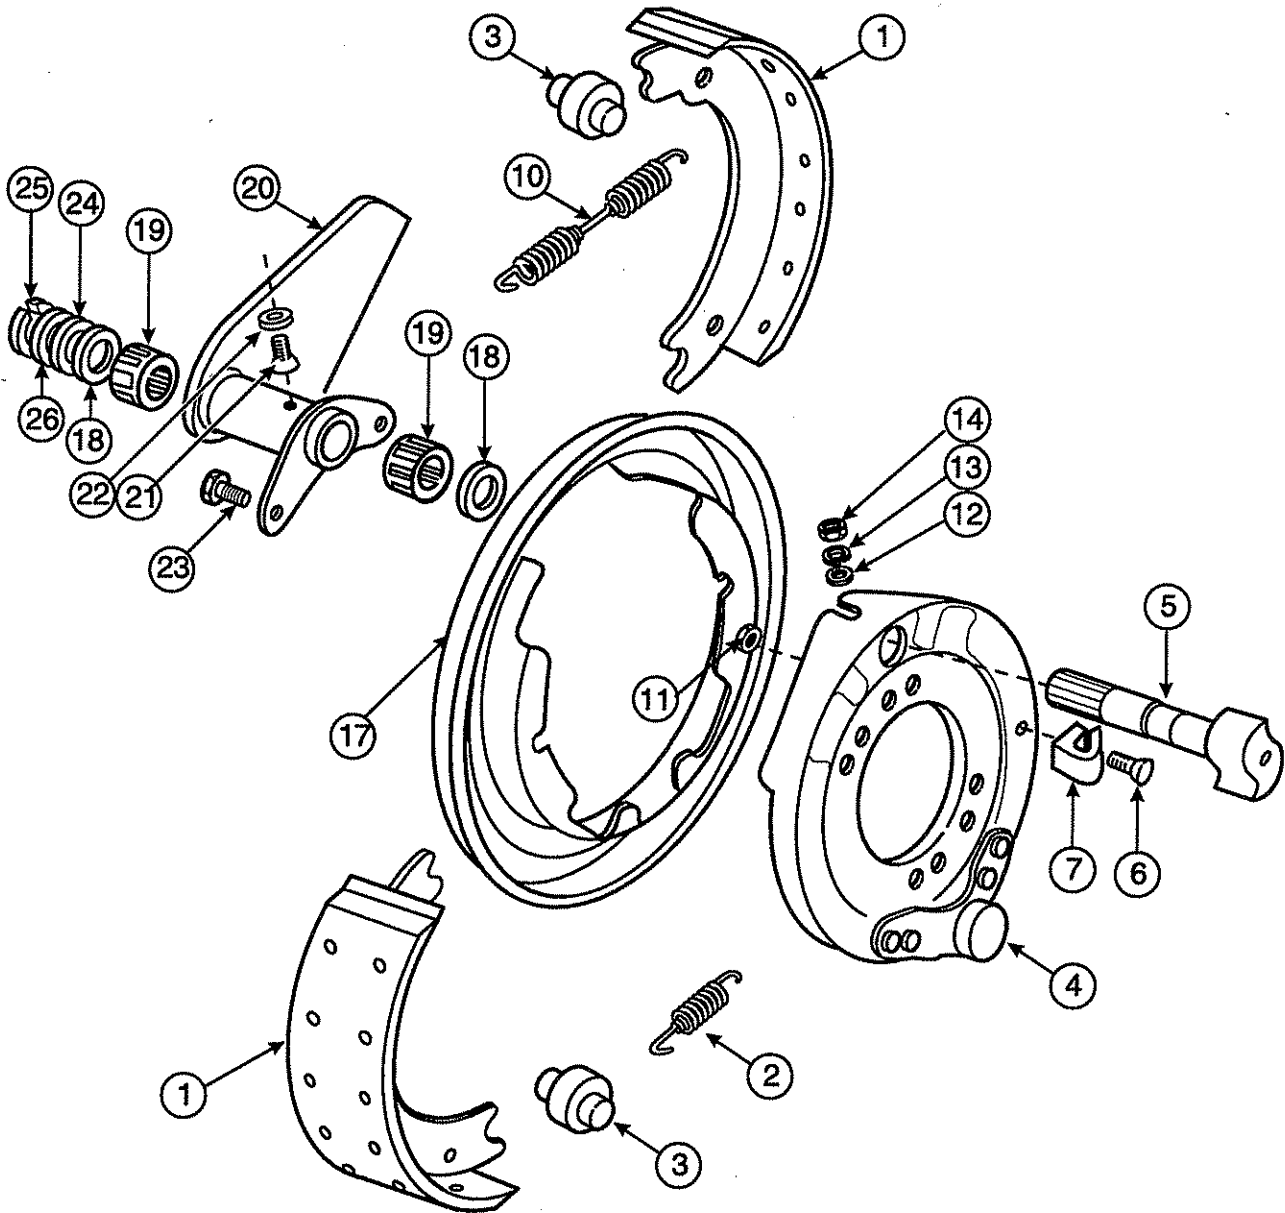

EATON 150 FRONT BRAKES

EATON 15 x 4 ES BRAKES

Brake Assembly	(5)Camshaft	(20)Bracket	(17)Dustshield	(4)Spider	Shoe&Lining
75101-3565	813484	811954	813449	812456	807684
75101-3566	813485	811955	813449	812457	807684
75101-3579	813494	809476	1008079	812456	807684
75101-3580	813495	809477	1008079	812457	807684
75101-3591	813494	809476	813449	810480	807684
75101-3592	813495	809477	813449	810481	807684

COMMON PARTS - 15 x 4 ES BRAKES

Item	Description	Eaton Part No.	Qty Per Brake Assy
1	Brake Shoe	807685	2
2	Retainer Spring (Black)	1003999	1
3	Cam Pin/Roller	1005204	2
4	Spider	See assemblies	1
5	Camshaft	See assemblies	1
6	Capscrew	1006540	2
7	Shoe Hold-Down Spring	1006500	2
10	Shoe Release Spring (Blue)	1006562	1
11	Nut	1006541	2
12	Flat Washer	1006531	1
13	Lockwasher	90421	2
14	Hex Nut	691005	1
-	Inspection Plug	804286	2
-	Screw	804703	4
17	Dustshield	See assemblies	1
18	Grease Seal	1005846	2
19	Camshaft Bushing	1008220	2
20	Camshaft Bracket	See assemblies	1
21	Stabilizing Screw	1006533	1
22	Lock Collar	1006563	1
23	Bracket Mounting Stud	804008	2
-	Mounting Nut	804024	2
-	Mounting Lockwasher	90414	2
24	Slack Inner Lockwasher	1005202	2
25	Camshaft Ret. Snap Ring	804017	1
26	Camshaft Shim Washer	1005203	AR