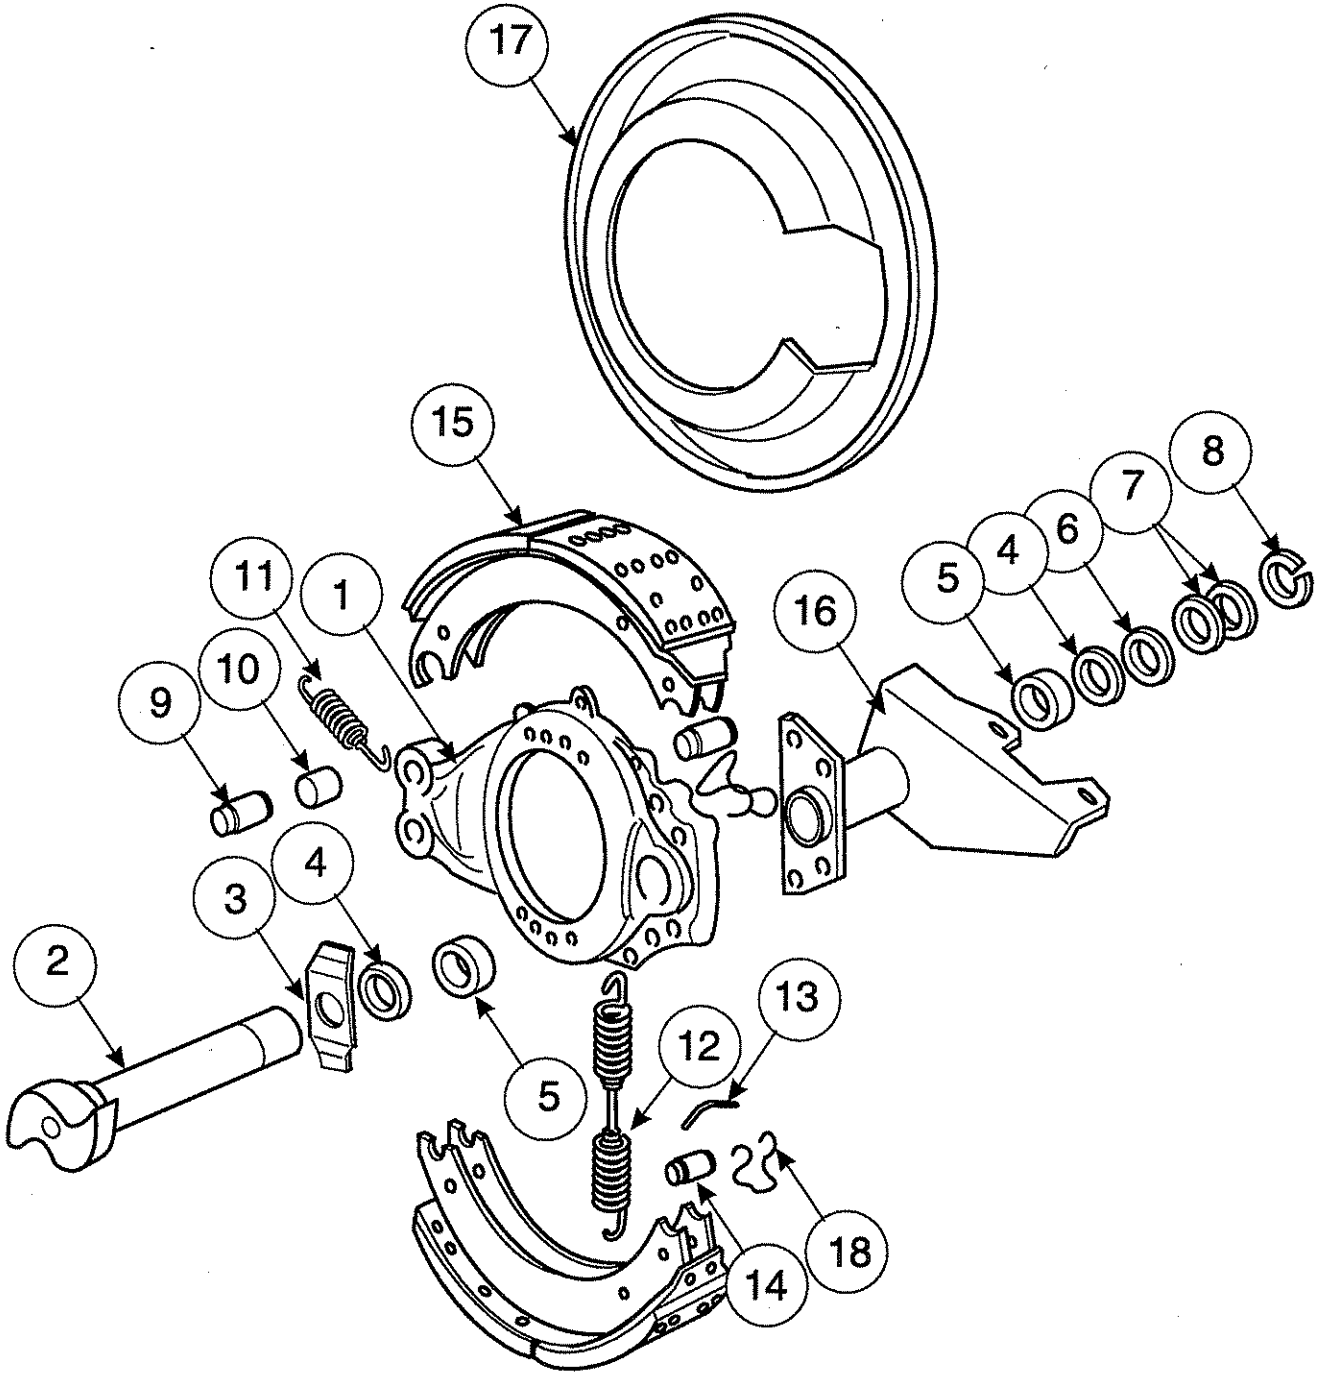

COMMON PARTS - 16.5 X 7 Q PLUS BRAKES:

Item	Description	Rockwell No.	Qty Per Brake Assy.
3	Washer, special	1229N2250	1
4	Camshaft Seal	A1205V1556	2
5	Cam Bushing	1225L1208	2
6	Washer, Spacer, Outer	1229S2697	1
7	Washer, Spacer Inner	1229J3130	2
8	Snap Ring	1229D2942	1
9	Pin, Brake Shoe Anchor	1259N274	2
10	Anchor Pin Bushing	1225B496	2
11	Retaining Spring	2258Q615	2
12	Return Spring	2258W803	1
13	Pin, Brake Spring	1218G85	2
14	Roller	1779R18	2
18	Roller Retainer	3105B210	2

SERVICE KITS - 16.5 X 7 Q PLUS BRAKES