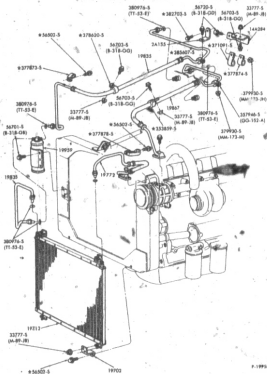

GEN INFO	
CHASSIS ALPHA	
TRANS #1	
ALPHA INDEXES	
BODY-571.....01	
ALY-START-BUS	
10000.....01	
10890.....02	
12000.....03	
ILLUS.....03	
L-TRM-NETING	
17000.....04	
13415.....05	
14405.....06	
ILLUS.....07	
FENDER-6000	
16000.....08	
ILLUS.....08	
SPEEDO-BUMPER	
17000.....08	
17294.....09	
GEARS.....09	
17601.....10	
ILLUS.....10	
HYD-RADIO-A/C	
18000.....11	
19C706-8.....12	
ILLUS.....12	
BODY-57H	
00000.....13	
00006.....14	
40252.....15	
ILLUS.....18	
SOFT TRIM	
1980-81.....16	
1982-84.....16	
1985-88.....17	
ILLUS.....18	
FIN ILLUS.....18	
350 SECTION	
GEN INFO.....20	
CROSS REF.....20	
PARTS LIST.....20	
CROSS REF	
VENDOR-FORD	
INDEX.....23	
FORD-VENDOR	
1000.....25	
3106.....26	
4561.....27	

1980/  
TRUCK SERIES 800/900

JULY 1987 CHANGE 2 OR MAY 87  
ILLUSTRATION  
SECTION 187 18

AIR CONDITIONER CONDENSER, DEHYDRATOR and RELATED PARTS  
1987/ L-LN-LNT-LS-LT-LTS800 - 6 CYL. 401 (6.6L) and 474 (7.8L) DIESEL

JULY 1987

CHANGE 2

ROW 13	HYD-RADIO-A/C-Cont'd		BODY PARTS		
	ILLUSTRATION - INDEX...12-01	BODY TEXT ALPHA INDEX ROW 01	BODY CABS ORDERING INSTRUCTIONS...59 PAINTS...59	SERIES C-CT...60 CF...61 CL-CL...62	00006 ROW 14