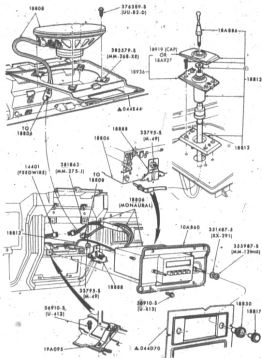

GEN INFO	
CHASSIS ALPHA	
TRANS #1	
ALPHA INDEXES	
8007/57	01
ALT-START-DIS	
10000	01
10894	02
12000	03
ILLUS	03
LAMP-WIRING	
13000	04
13415	05
14405	06
ILLUS	07
FENDER-HOOD	
16000	08
ILLUS	08
SPEED-BUMPER	
17000	08
17294	09
68885	09
17801	10
ILLUS	10
HTR-RADIO-X/C	
18000	11
19C705-B	12
ILLUS	12
BODY-57M	
00000	13
00006	14
40252	15
ILLUS	18
SOFT TRIM	
1980-81	15
1982-84	16
1985-88	17
ILLUS	18
F7M ILLUS	
ISO SECTION	
GEN INFO	20
CROSS REF	20
PARTS LIST	20
CROSS REF	
VENDOR-FORD	
INDEX	23
FORD-VENDOR	
1000	24
3106	24
4561	27

ILLUSTRATION
SECTION 188

1980/
TRUCK SERIES 600/900

OCTOBER, 1988 CHANGE 3 16-OCT-88

REFER TO GROUP IN BODY SECTION

P-12487

RADIO, RECEIVER, SPEAKER AND RELATED PARTS
1980/ F-F7000/900

CI ROW	HTR-RADIO-X/C-Cont'd		BODY PARTS			
	ILLUSTRATION INDEX..12-01	BODY TEXT ALPHA INDEX ROW 01	BODY CARB ORDERING INSTRUCTIONS..58 PRINTS.....59	10A960	SERIES C-CT...60 CF.....61 CL-CLT.62	F..65 L..67